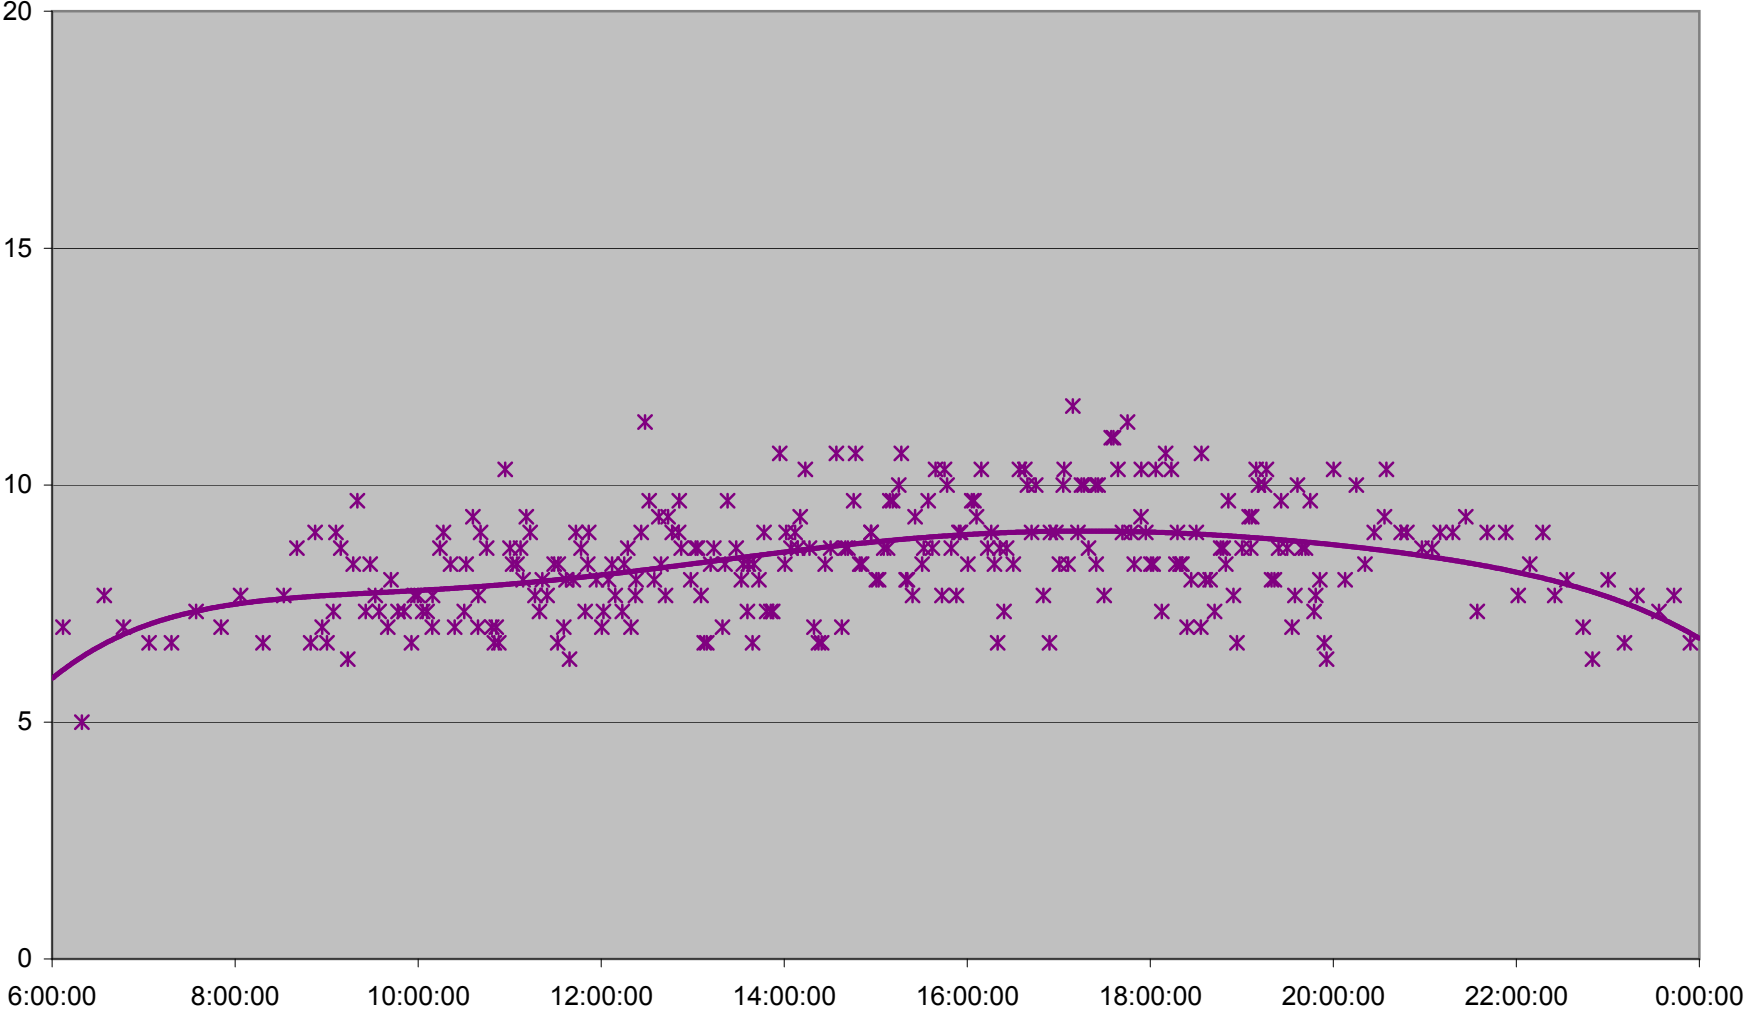

SPADINA Up from South of Queen to North of Harbord

x Mon.25.Dec Poly. (Mon.25.Dec)