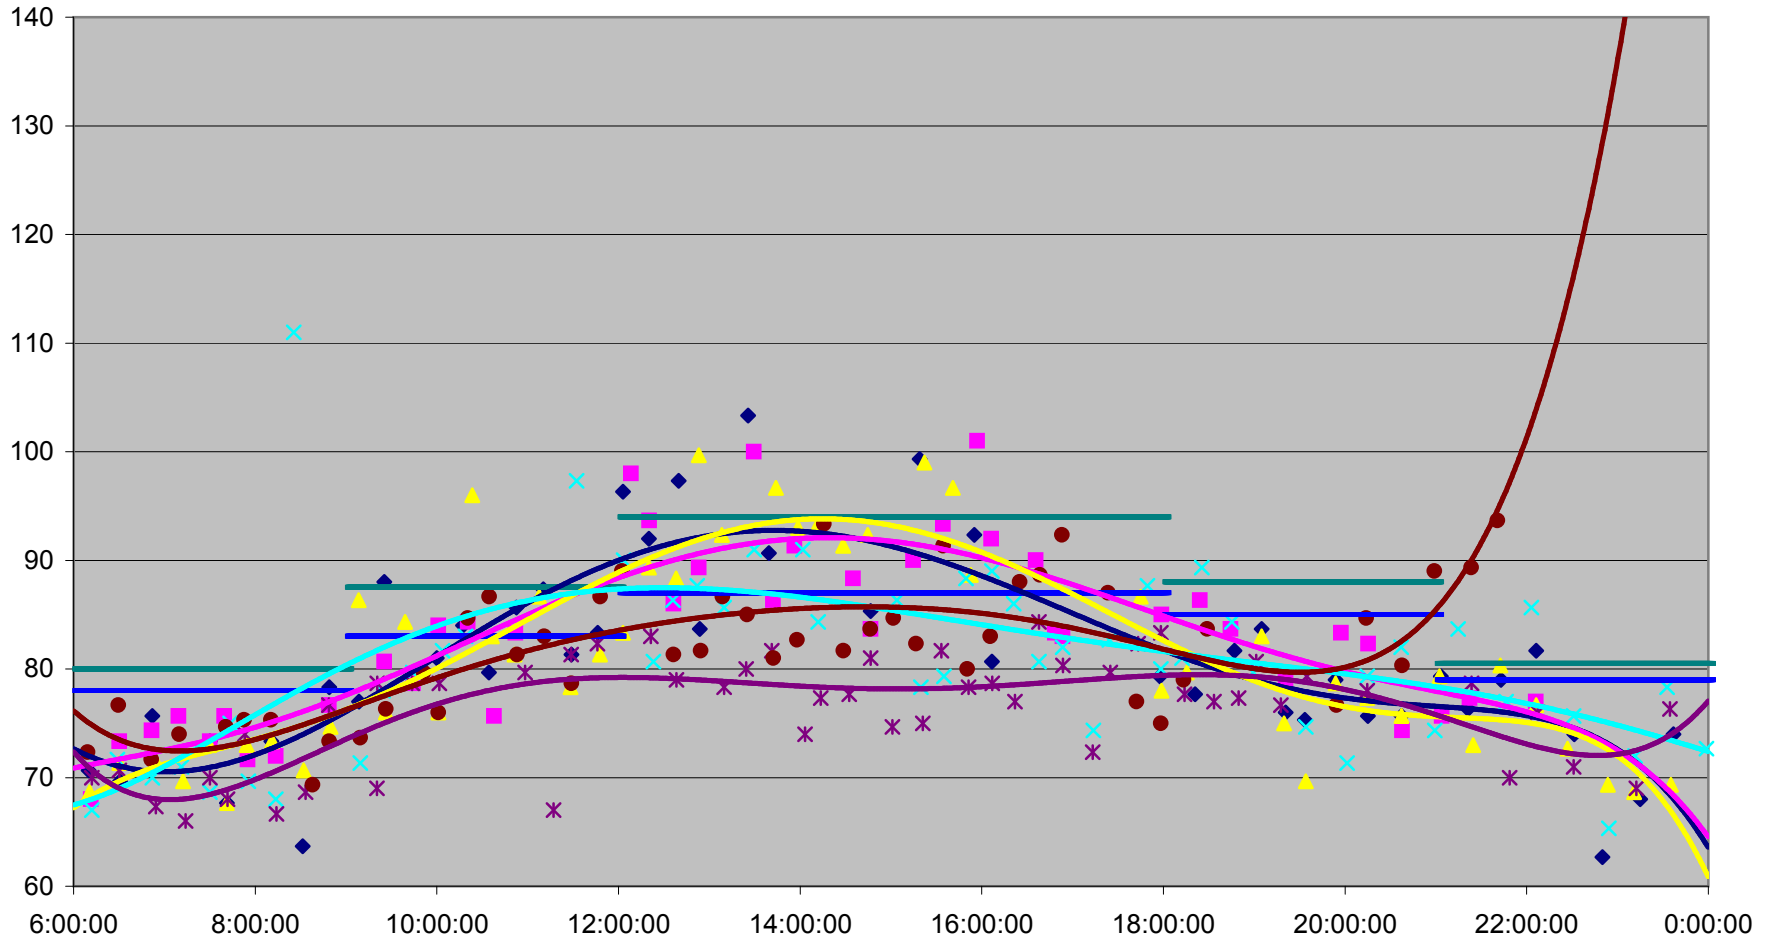

QUEEN Up from Neville Loop to Long Branch Loop

QUEEN Up from Neville Loop to Long Branch Loop

QUEEN Up from Neville Loop to Long Branch Loop

QUEEN Up from Neville Loop to Long Branch Loop

QUEEN Up from Neville Loop to Long Branch Loop

QUEEN Up from Neville Loop to Long Branch Loop

QUEEN Up from Neville Loop to Long Branch Loop

| | | | | |
|----------------------|----------------------|------------------------|----------------------|----------------------|
| ◆ Sun.3.Dec | ■ Sun.10.Dec | ▲ Sun.17.Dec | ✕ Sun.24.Dec | ✱ Mon.25.Dec |
| ● Sun.31.Dec | - Sched Trip | - Sched Trip + Layover | - Poly. (Sun.3.Dec) | - Poly. (Sun.10.Dec) |
| - Poly. (Sun.17.Dec) | - Poly. (Sun.24.Dec) | - Poly. (Mon.25.Dec) | - Poly. (Sun.31.Dec) | |