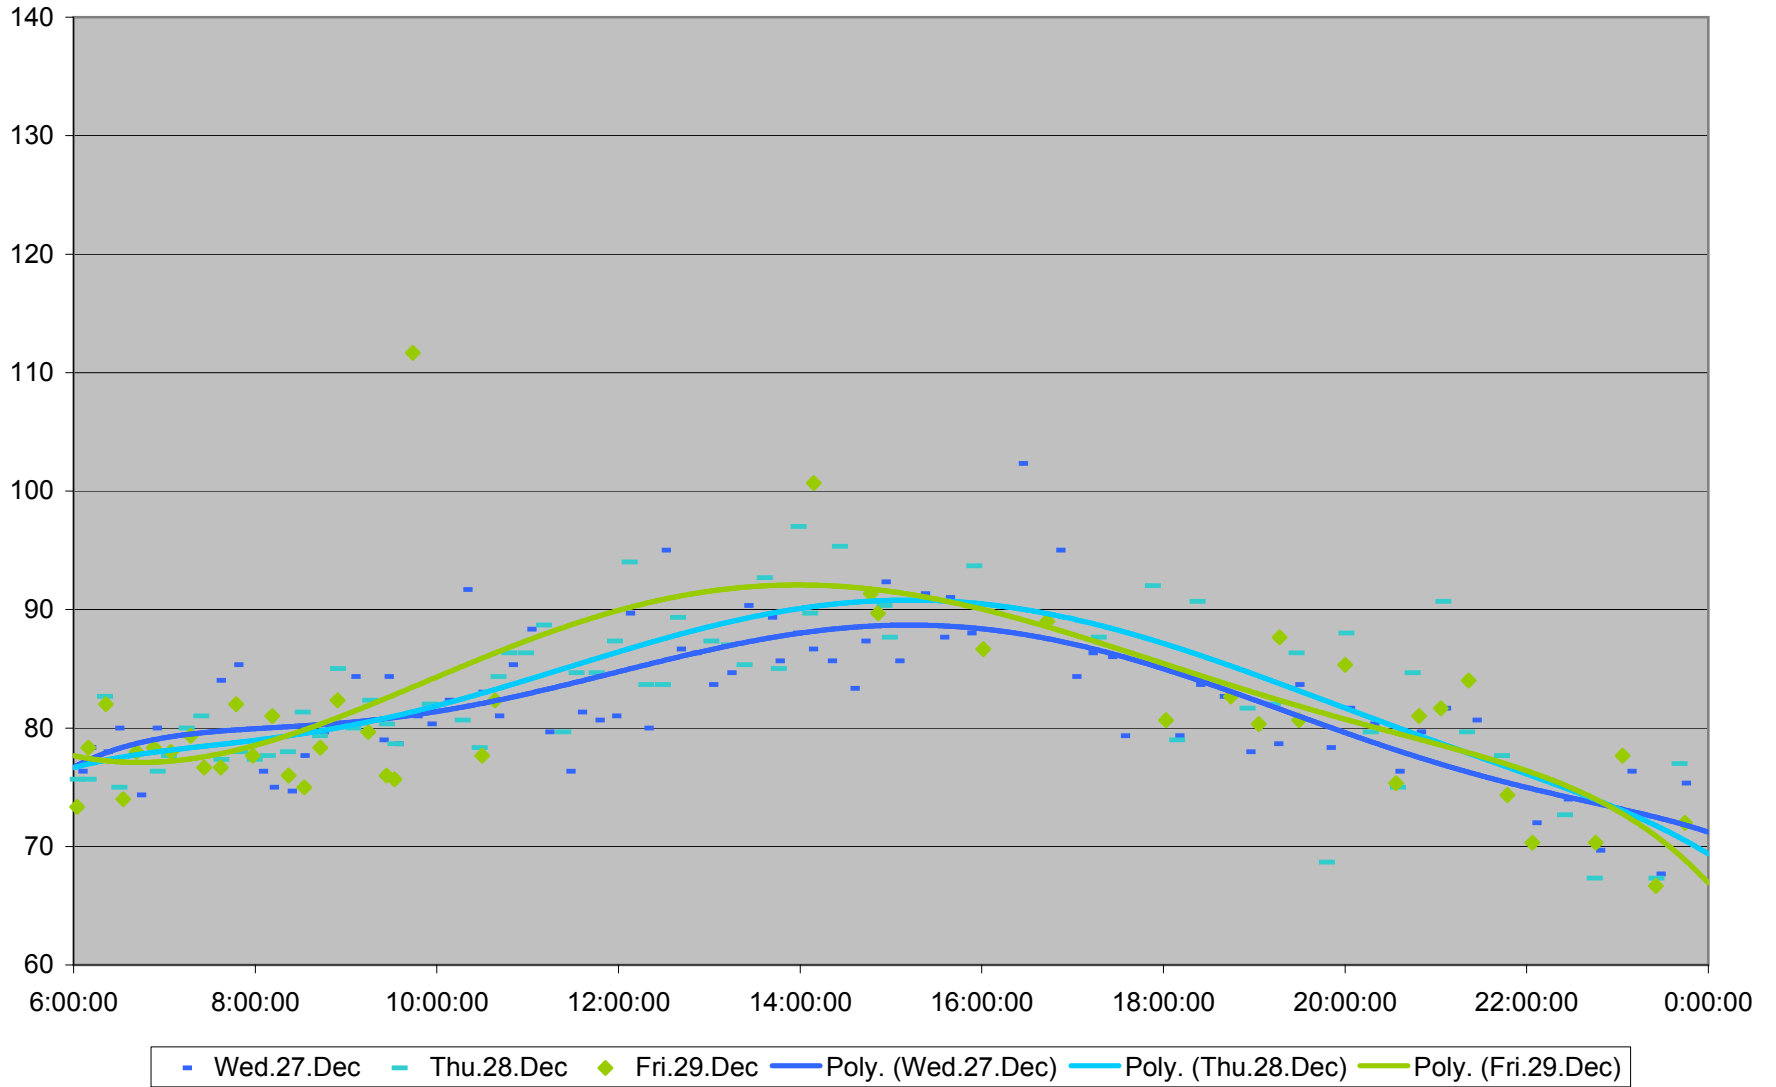

QUEEN Up from Neville Loop to Long Branch Loop

QUEEN Up from Neville Loop to Long Branch Loop

QUEEN Up from Neville Loop to Long Branch Loop

QUEEN Up from Neville Loop to Long Branch Loop

QUEEN Up from Neville Loop to Long Branch Loop

QUEEN Up from Neville Loop to Long Branch Loop

QUEEN Up from Neville Loop to Long Branch Loop

| | | | | |
|----------------------|----------------------|------------------------|----------------------|----------------------|
| ◆ Sun.3.Dec | ■ Sun.10.Dec | ▲ Sun.17.Dec | ✕ Sun.24.Dec | ✱ Mon.25.Dec |
| ● Sun.31.Dec | - Sched Trip | - Sched Trip + Layover | - Poly. (Sun.3.Dec) | - Poly. (Sun.10.Dec) |
| - Poly. (Sun.17.Dec) | - Poly. (Sun.24.Dec) | - Poly. (Mon.25.Dec) | - Poly. (Sun.31.Dec) | |