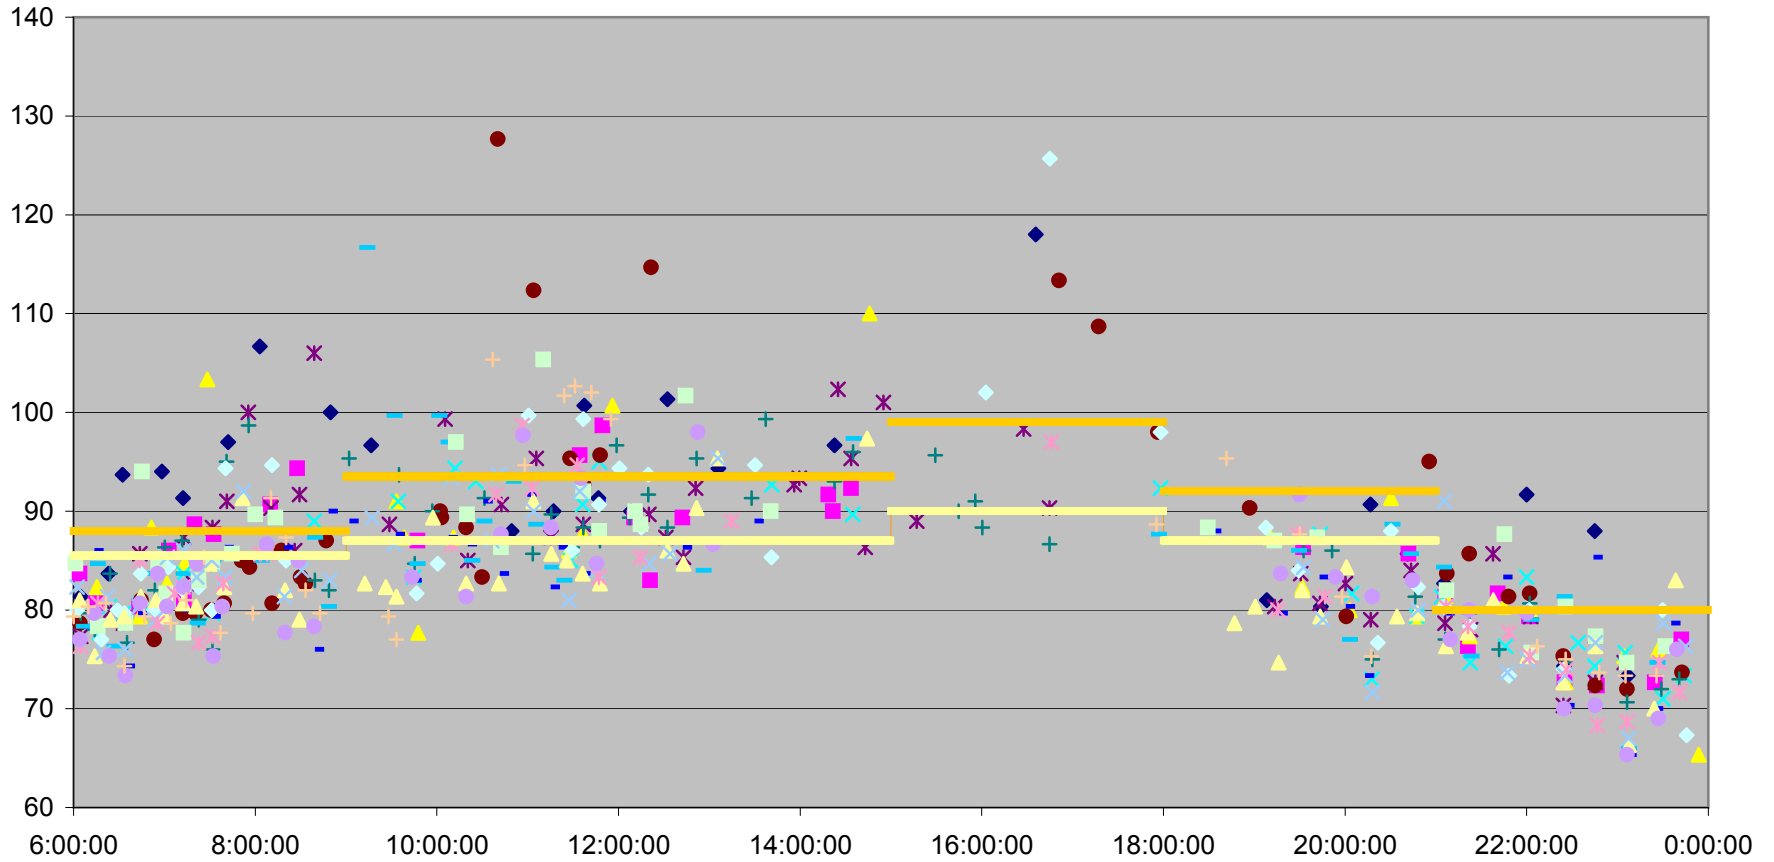

QUEEN Up from Neville Loop to Long Branch Loop

QUEEN Up from Neville Loop to Long Branch Loop

QUEEN Up from Neville Loop to Long Branch Loop

QUEEN Up from Neville Loop to Long Branch Loop

QUEEN Up from Neville Loop to Long Branch Loop

QUEEN Up from Neville Loop to Long Branch Loop

QUEEN Up from Neville Loop to Long Branch Loop

| | | | | |
|----------------------|----------------------|------------------------|----------------------|----------------------|
| ◆ Sun.3.Dec | ■ Sun.10.Dec | ▲ Sun.17.Dec | ✕ Sun.24.Dec | ✱ Mon.25.Dec |
| ● Sun.31.Dec | - Sched Trip | - Sched Trip + Layover | - Poly. (Sun.3.Dec) | - Poly. (Sun.10.Dec) |
| - Poly. (Sun.17.Dec) | - Poly. (Sun.24.Dec) | - Poly. (Mon.25.Dec) | - Poly. (Sun.31.Dec) | |