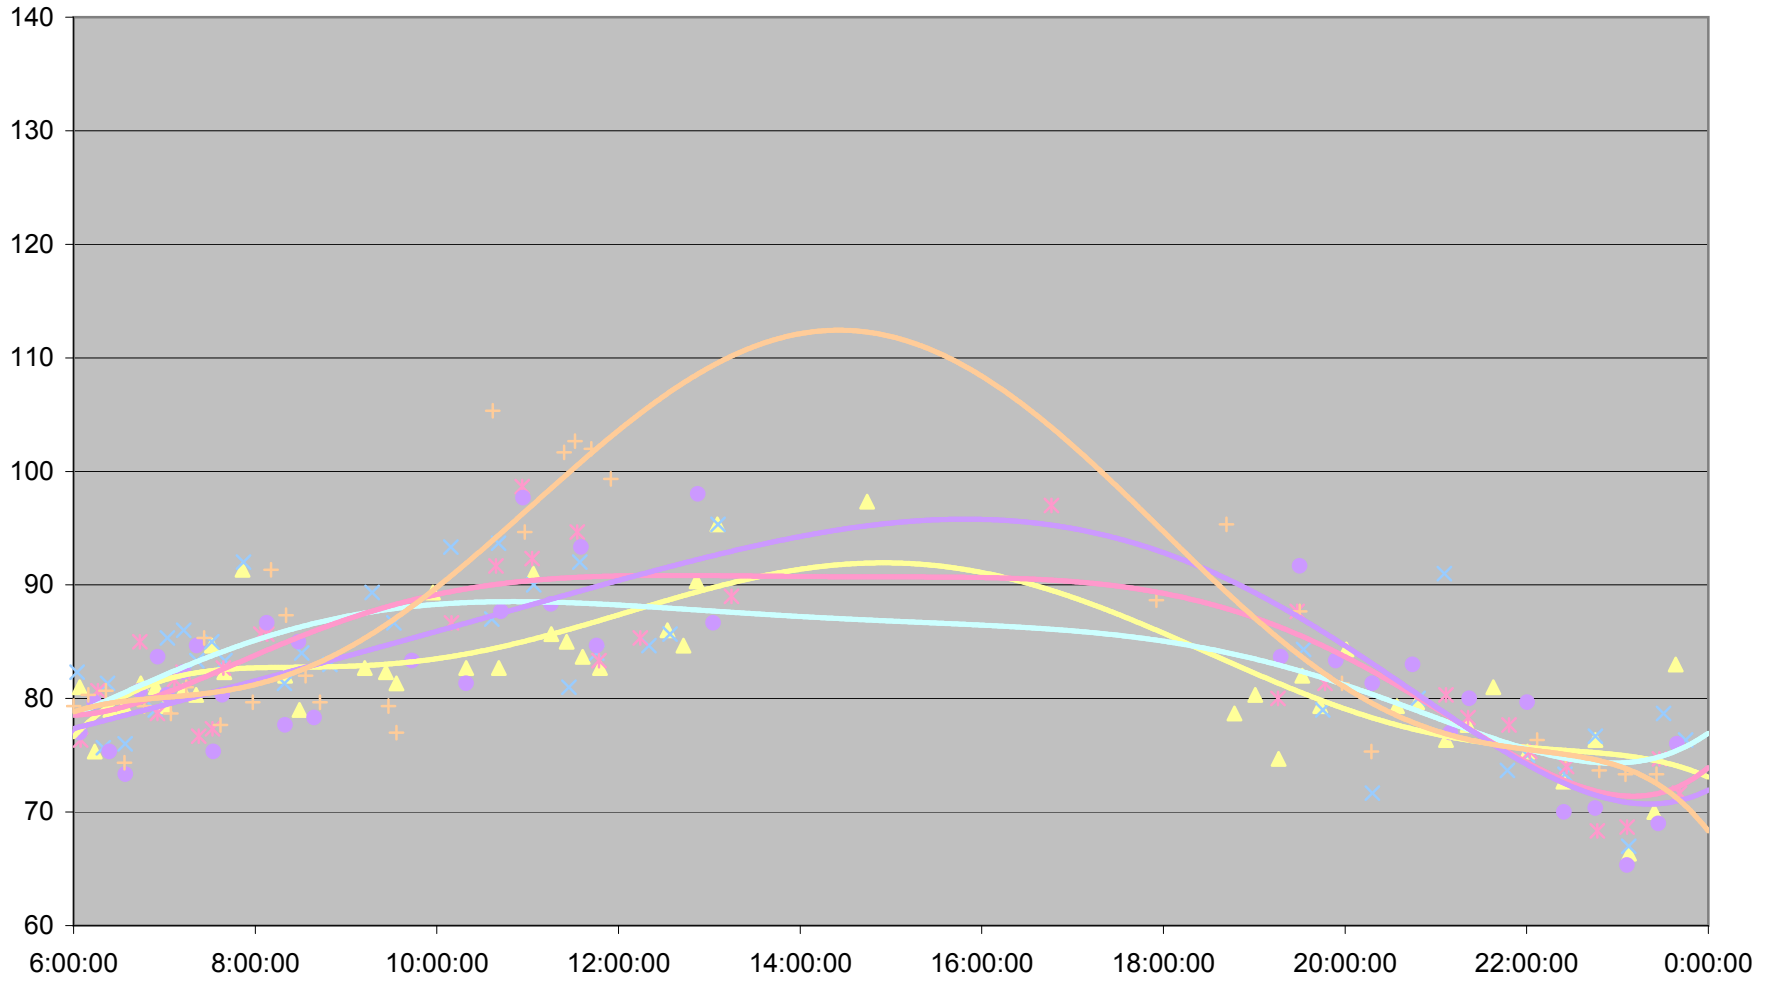

QUEEN Up from Neville Loop to Long Branch Loop

QUEEN Up from Neville Loop to Long Branch Loop

QUEEN Up from Neville Loop to Long Branch Loop

QUEEN Up from Neville Loop to Long Branch Loop

QUEEN Up from Neville Loop to Long Branch Loop

QUEEN Up from Neville Loop to Long Branch Loop

QUEEN Up from Neville Loop to Long Branch Loop

| | | | | |
|----------------------|----------------------|------------------------|----------------------|----------------------|
| ◆ Sun.3.Dec | ■ Sun.10.Dec | ▲ Sun.17.Dec | ✕ Sun.24.Dec | ✱ Mon.25.Dec |
| ● Sun.31.Dec | - Sched Trip | - Sched Trip + Layover | - Poly. (Sun.3.Dec) | - Poly. (Sun.10.Dec) |
| - Poly. (Sun.17.Dec) | - Poly. (Sun.24.Dec) | - Poly. (Mon.25.Dec) | - Poly. (Sun.31.Dec) | |