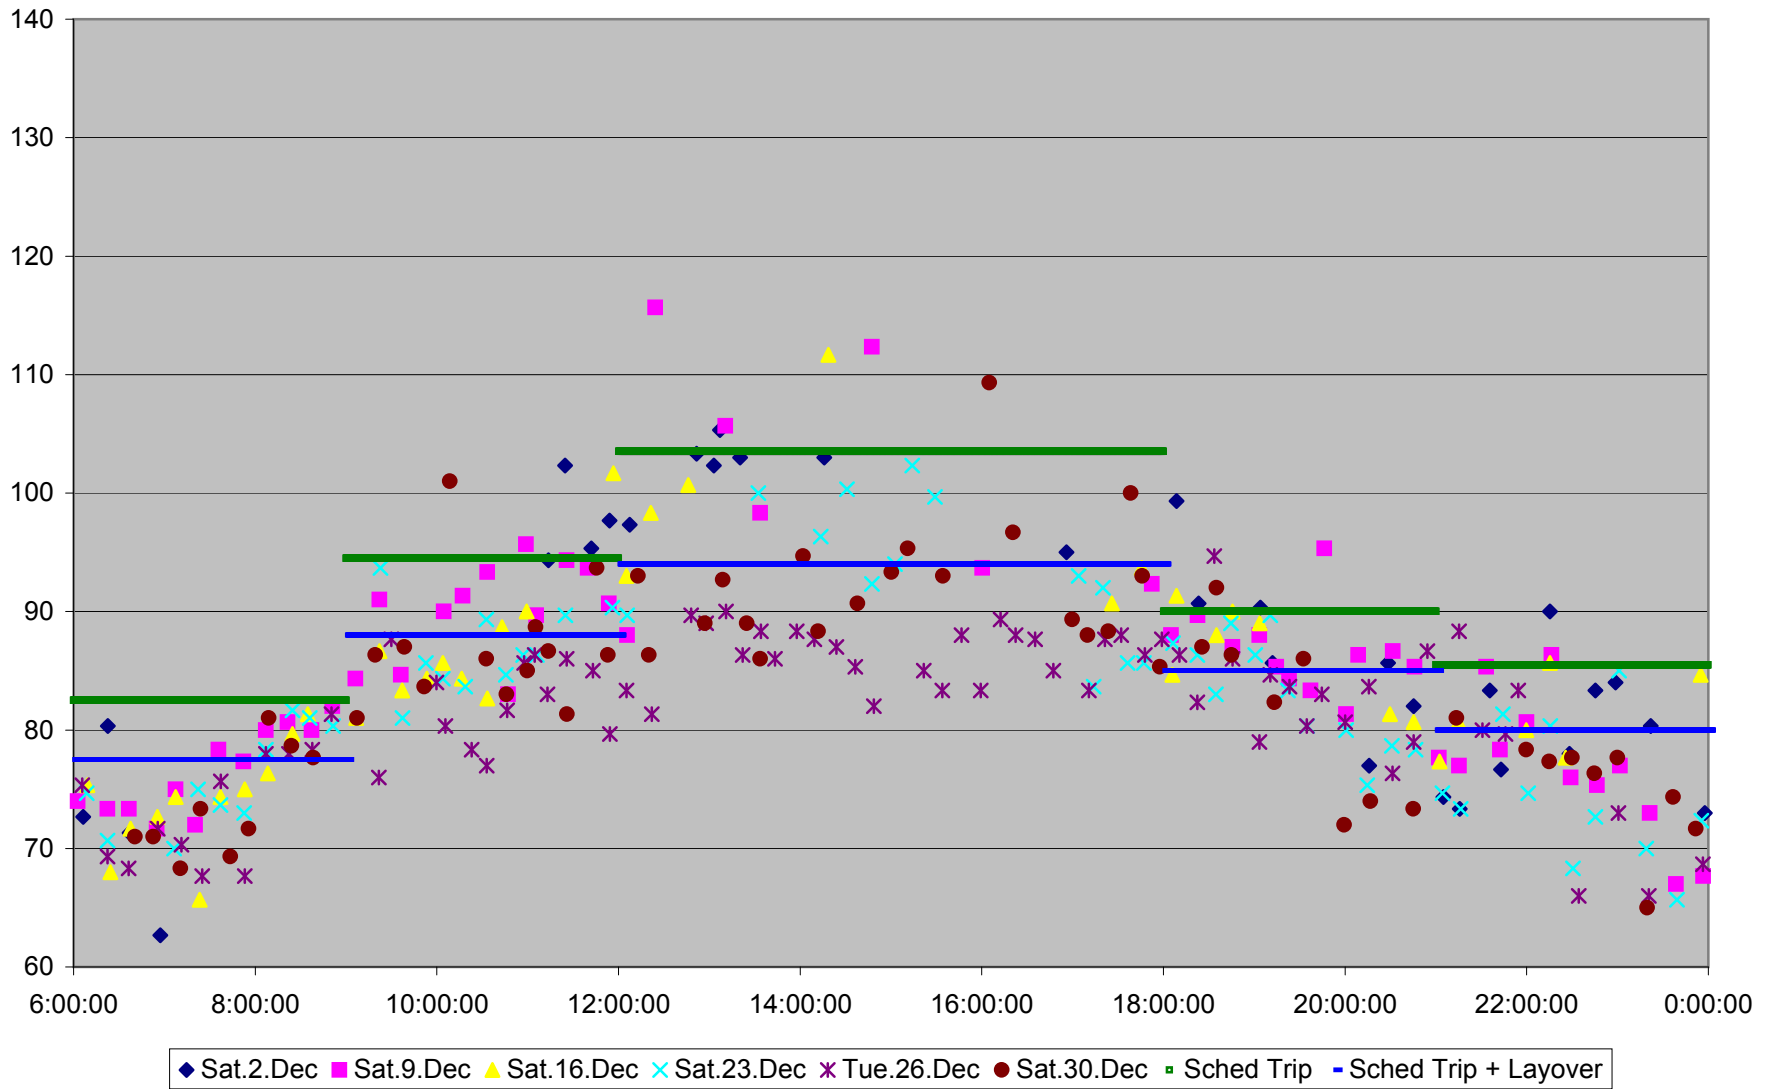

QUEEN Up from Neville Loop to Long Branch Loop

QUEEN Up from Neville Loop to Long Branch Loop

QUEEN Up from Neville Loop to Long Branch Loop

QUEEN Up from Neville Loop to Long Branch Loop

QUEEN Up from Neville Loop to Long Branch Loop

QUEEN Up from Neville Loop to Long Branch Loop

QUEEN Up from Neville Loop to Long Branch Loop

| | | | | |
|----------------------|----------------------|------------------------|----------------------|----------------------|
| ◆ Sun.3.Dec | ■ Sun.10.Dec | ▲ Sun.17.Dec | ✕ Sun.24.Dec | ✱ Mon.25.Dec |
| ● Sun.31.Dec | - Sched Trip | - Sched Trip + Layover | - Poly. (Sun.3.Dec) | - Poly. (Sun.10.Dec) |
| - Poly. (Sun.17.Dec) | - Poly. (Sun.24.Dec) | - Poly. (Mon.25.Dec) | - Poly. (Sun.31.Dec) | |