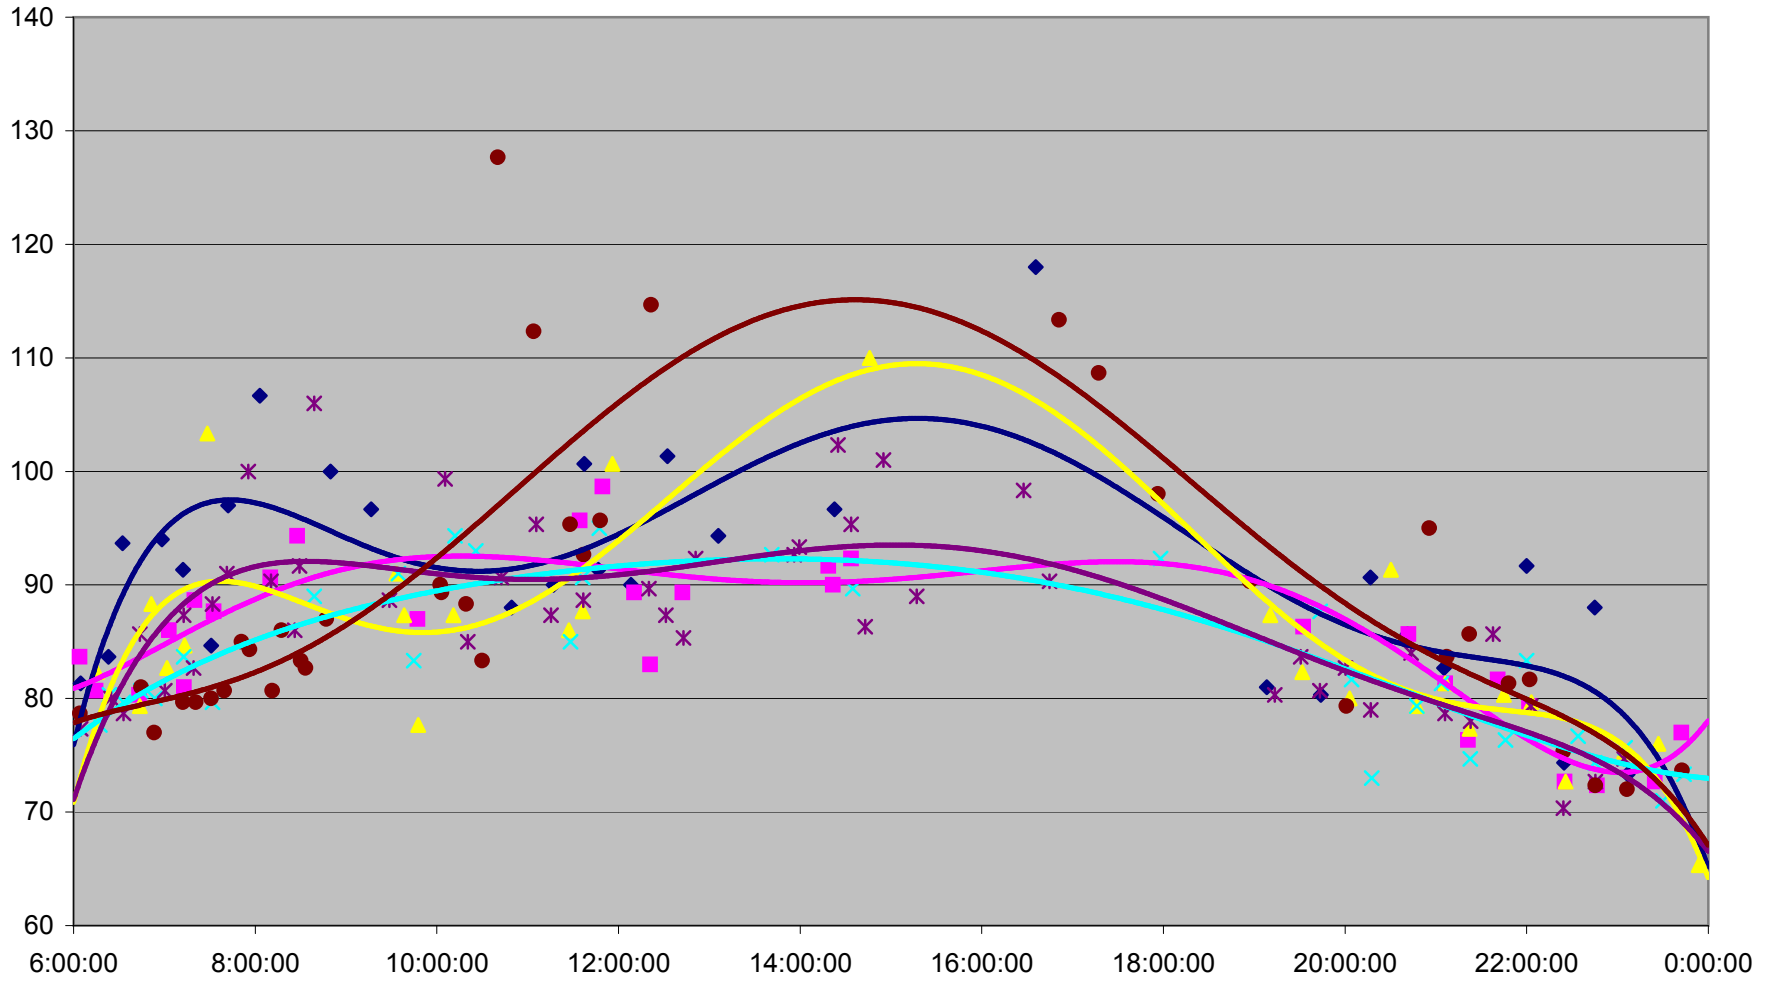

QUEEN Up from Neville Loop to Long Branch Loop

QUEEN Up from Neville Loop to Long Branch Loop

QUEEN Up from Neville Loop to Long Branch Loop

QUEEN Up from Neville Loop to Long Branch Loop

QUEEN Up from Neville Loop to Long Branch Loop

QUEEN Up from Neville Loop to Long Branch Loop

QUEEN Up from Neville Loop to Long Branch Loop

| | | | | |
|----------------------|----------------------|------------------------|----------------------|----------------------|
| ◆ Sun.3.Dec | ■ Sun.10.Dec | ▲ Sun.17.Dec | ✕ Sun.24.Dec | ✱ Mon.25.Dec |
| ● Sun.31.Dec | - Sched Trip | - Sched Trip + Layover | - Poly. (Sun.3.Dec) | - Poly. (Sun.10.Dec) |
| - Poly. (Sun.17.Dec) | - Poly. (Sun.24.Dec) | - Poly. (Mon.25.Dec) | - Poly. (Sun.31.Dec) | |