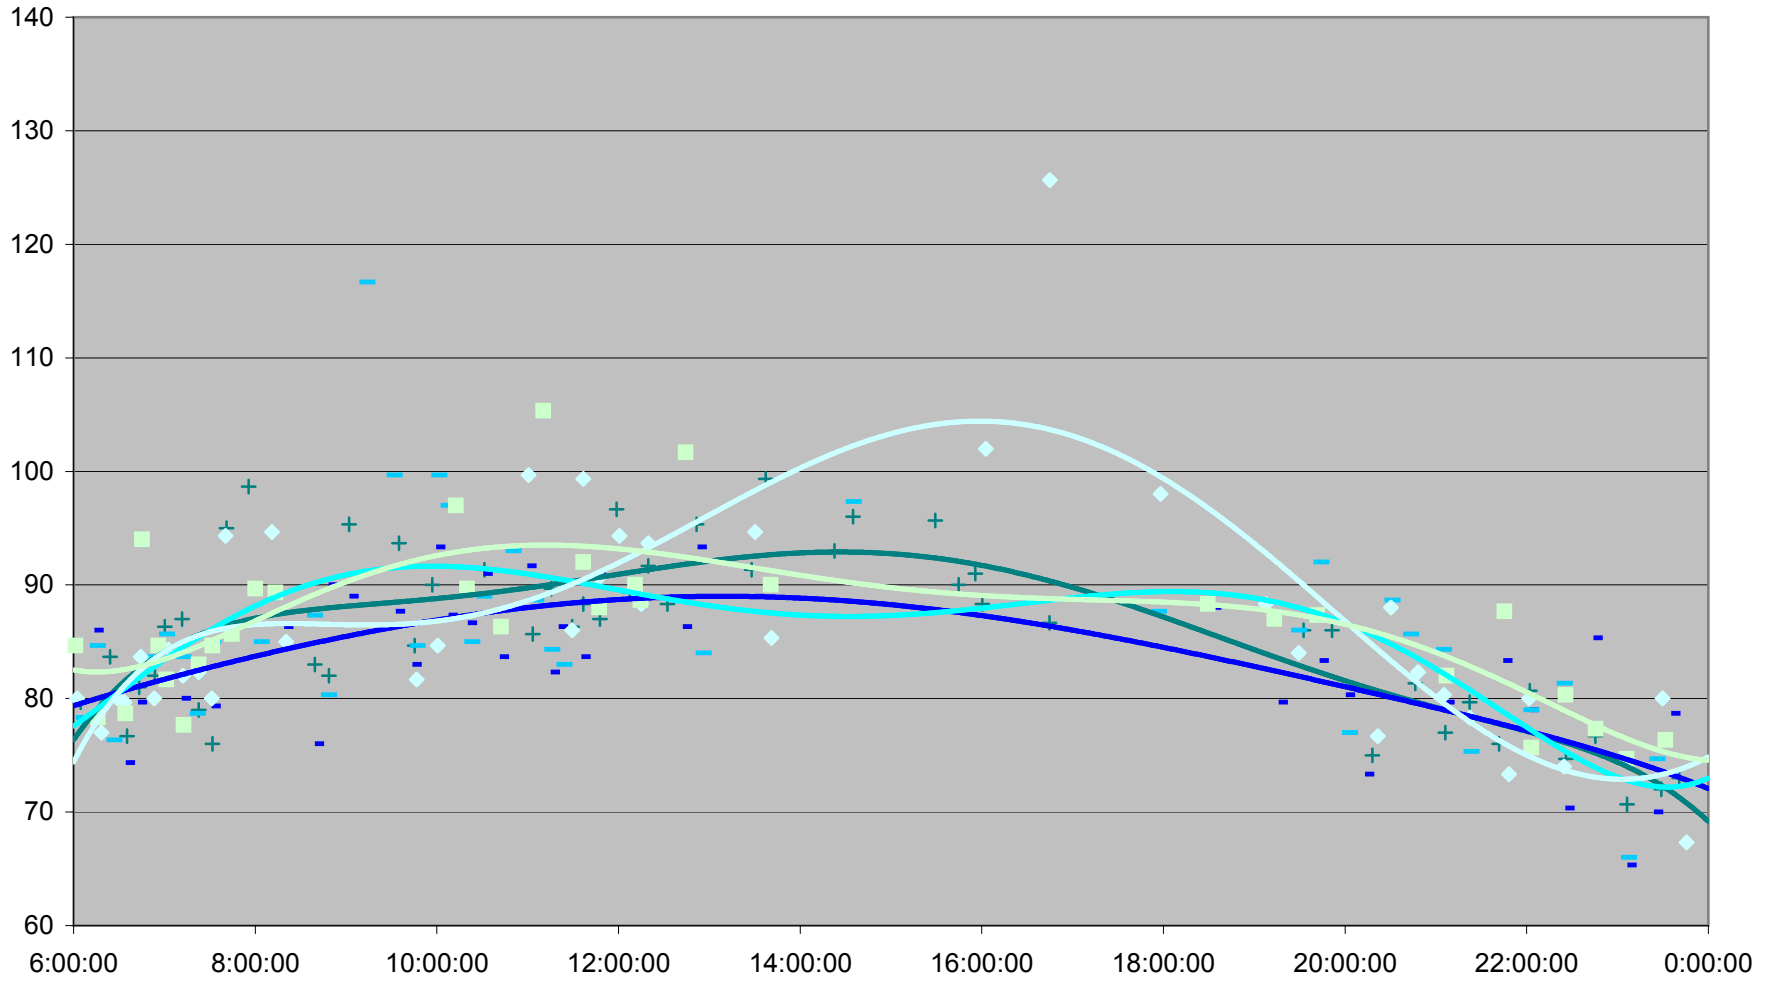

QUEEN Up from Neville Loop to Long Branch Loop

QUEEN Up from Neville Loop to Long Branch Loop

QUEEN Up from Neville Loop to Long Branch Loop

QUEEN Up from Neville Loop to Long Branch Loop

QUEEN Up from Neville Loop to Long Branch Loop

QUEEN Up from Neville Loop to Long Branch Loop

QUEEN Up from Neville Loop to Long Branch Loop

| | | | | |
|----------------------|----------------------|------------------------|----------------------|----------------------|
| ◆ Sun.3.Dec | ■ Sun.10.Dec | ▲ Sun.17.Dec | ✕ Sun.24.Dec | ✱ Mon.25.Dec |
| ● Sun.31.Dec | - Sched Trip | - Sched Trip + Layover | - Poly. (Sun.3.Dec) | - Poly. (Sun.10.Dec) |
| - Poly. (Sun.17.Dec) | - Poly. (Sun.24.Dec) | - Poly. (Mon.25.Dec) | - Poly. (Sun.31.Dec) | |