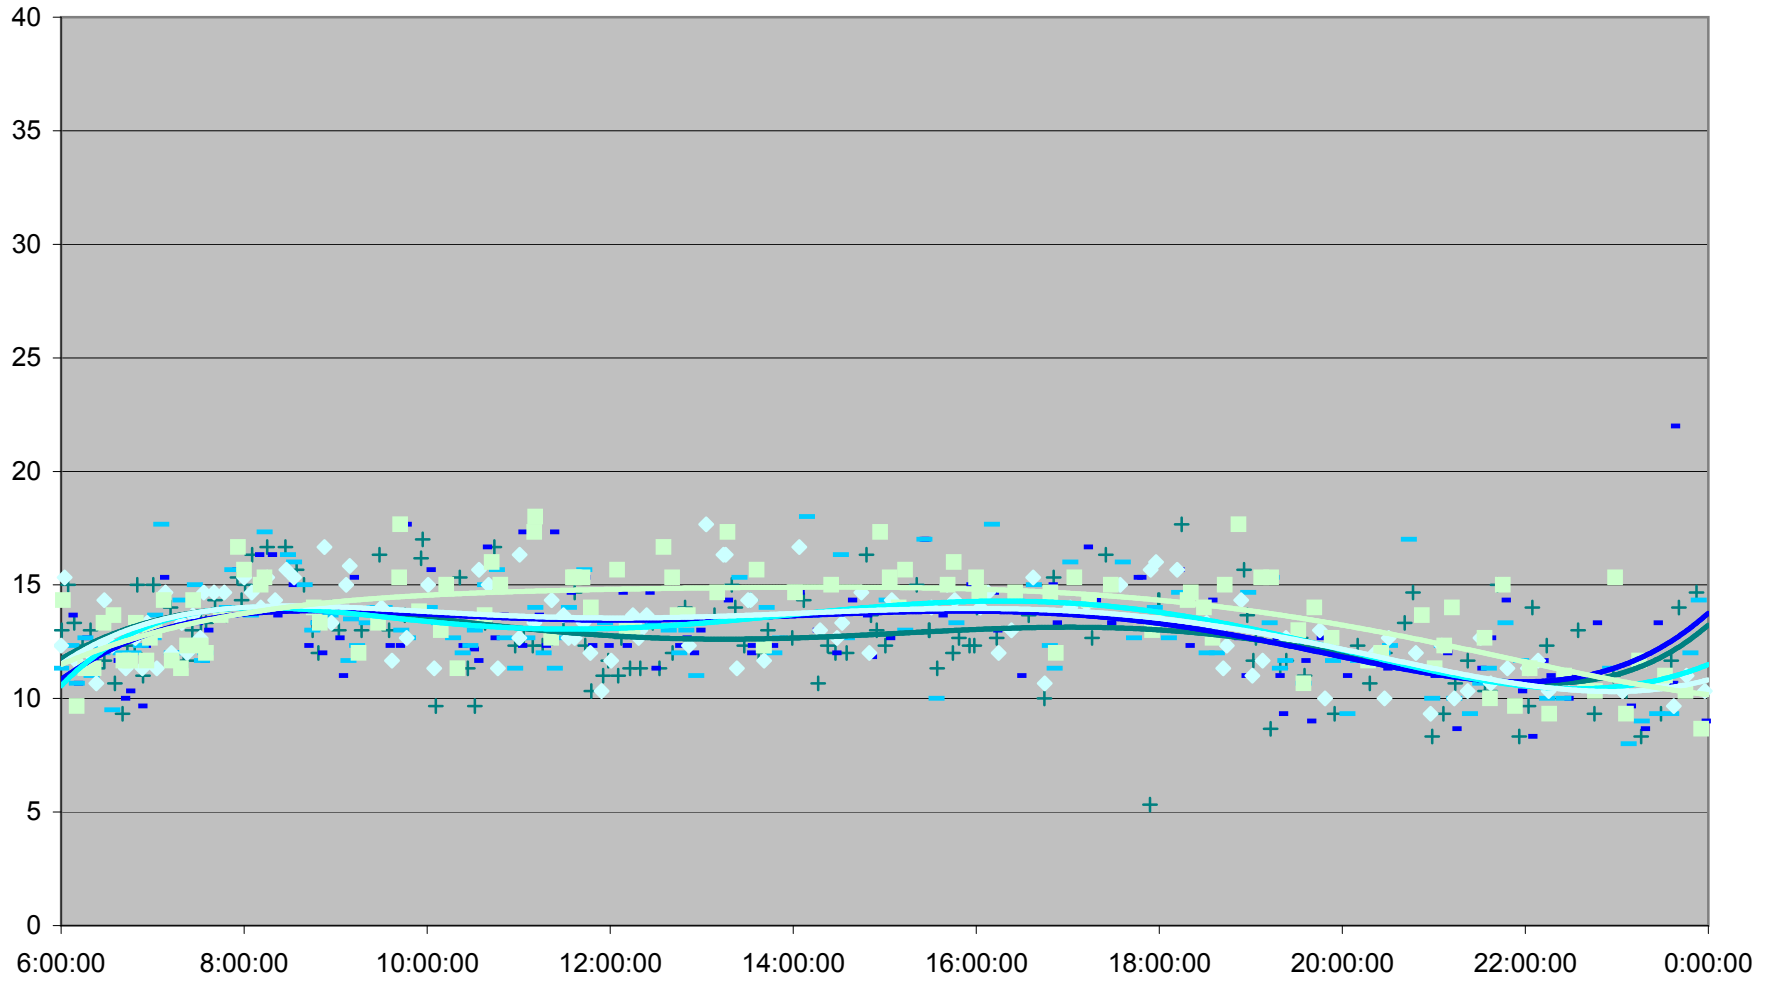

QUEEN Up from Neville Loop to Greenwood Ave.

QUEEN Up from Neville Loop to Greenwood Ave.

QUEEN Up from Neville Loop to Greenwood Ave.

QUEEN Up from Neville Loop to Greenwood Ave.

QUEEN Up from Neville Loop to Greenwood Ave.

QUEEN Up from Neville Loop to Greenwood Ave.

QUEEN Up from Neville Loop to Greenwood Ave.