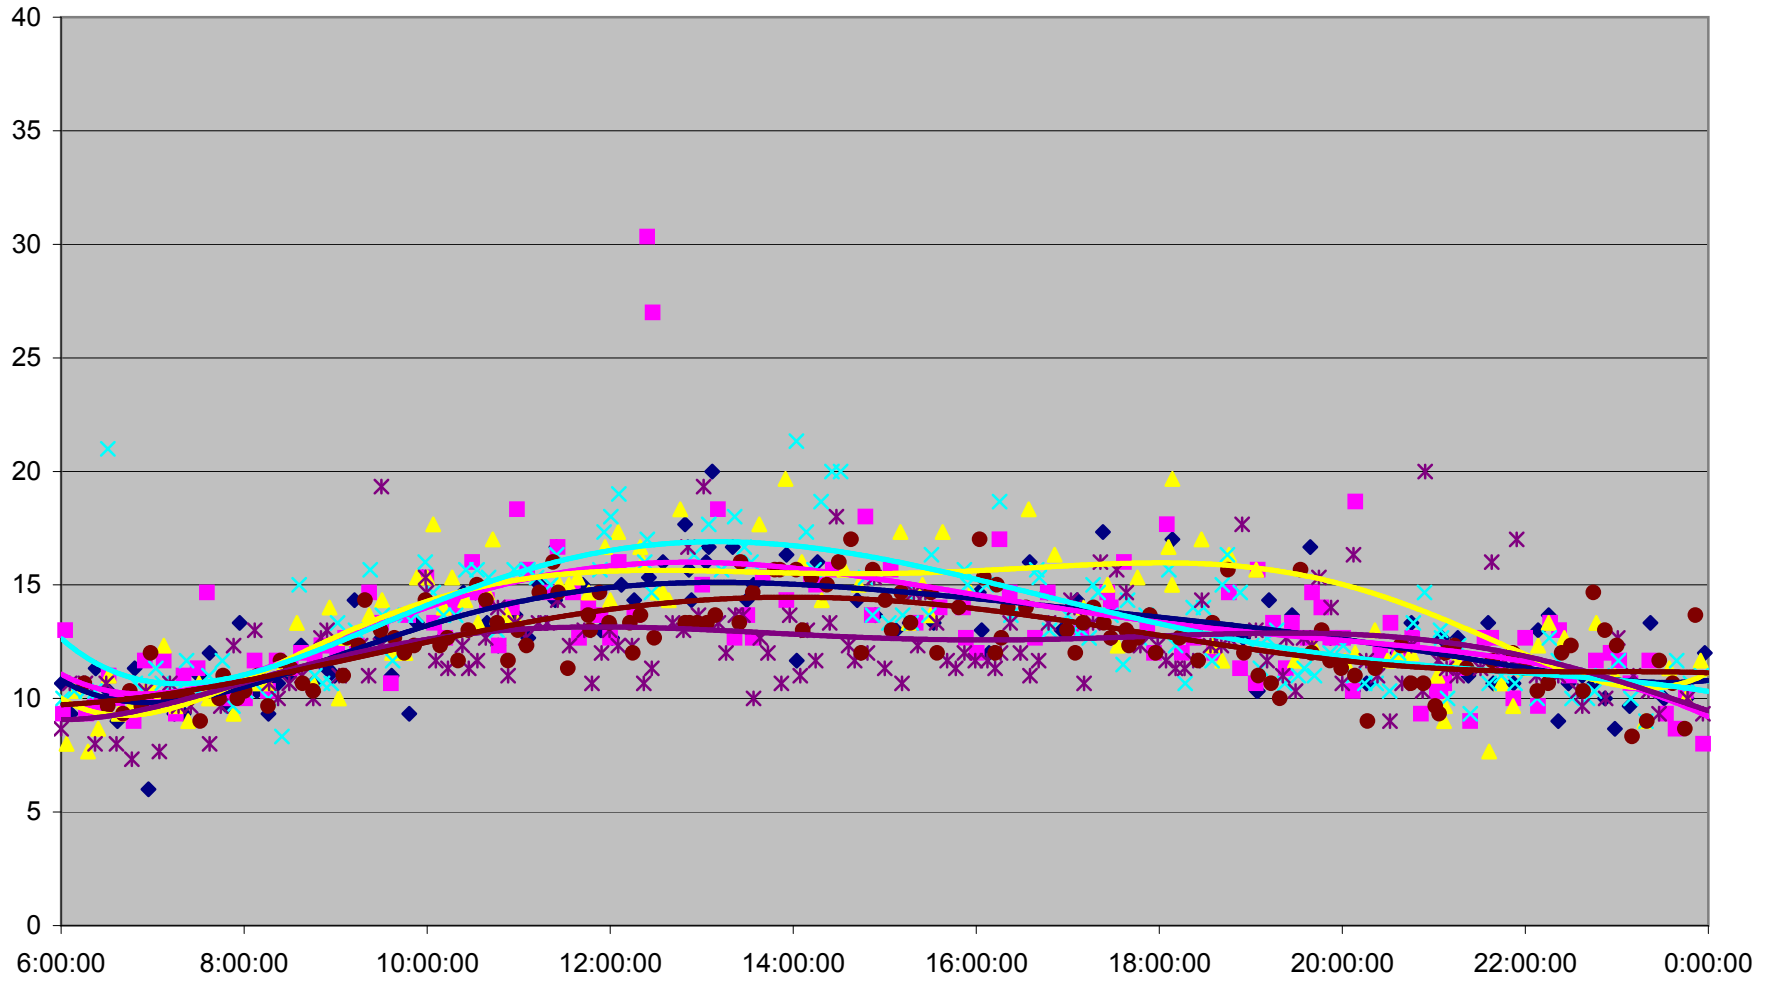

QUEEN Up from Neville Loop to Greenwood Ave.

QUEEN Up from Neville Loop to Greenwood Ave.

QUEEN Up from Neville Loop to Greenwood Ave.

QUEEN Up from Neville Loop to Greenwood Ave.

QUEEN Up from Neville Loop to Greenwood Ave.

QUEEN Up from Neville Loop to Greenwood Ave.

QUEEN Up from Neville Loop to Greenwood Ave.