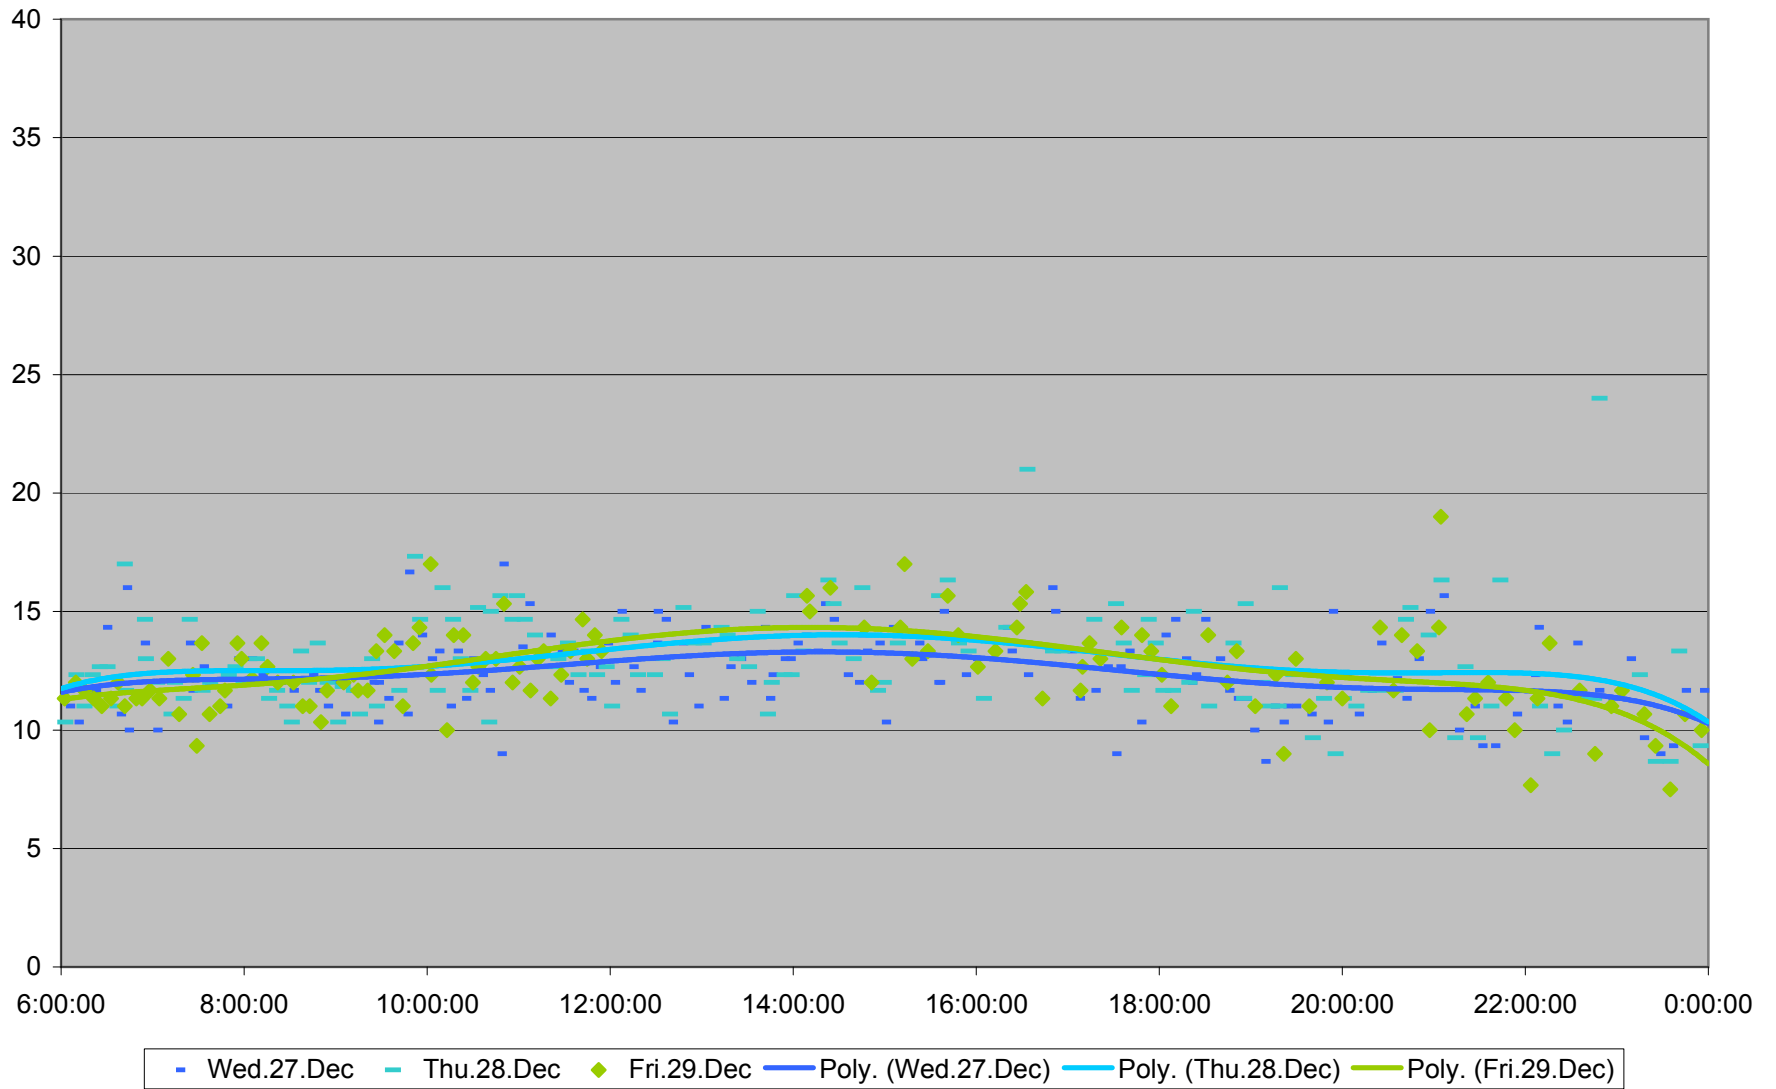

QUEEN Up from Neville Loop to Greenwood Ave.

QUEEN Up from Neville Loop to Greenwood Ave.

QUEEN Up from Neville Loop to Greenwood Ave.

QUEEN Up from Neville Loop to Greenwood Ave.

QUEEN Up from Neville Loop to Greenwood Ave.

QUEEN Up from Neville Loop to Greenwood Ave.

QUEEN Up from Neville Loop to Greenwood Ave.