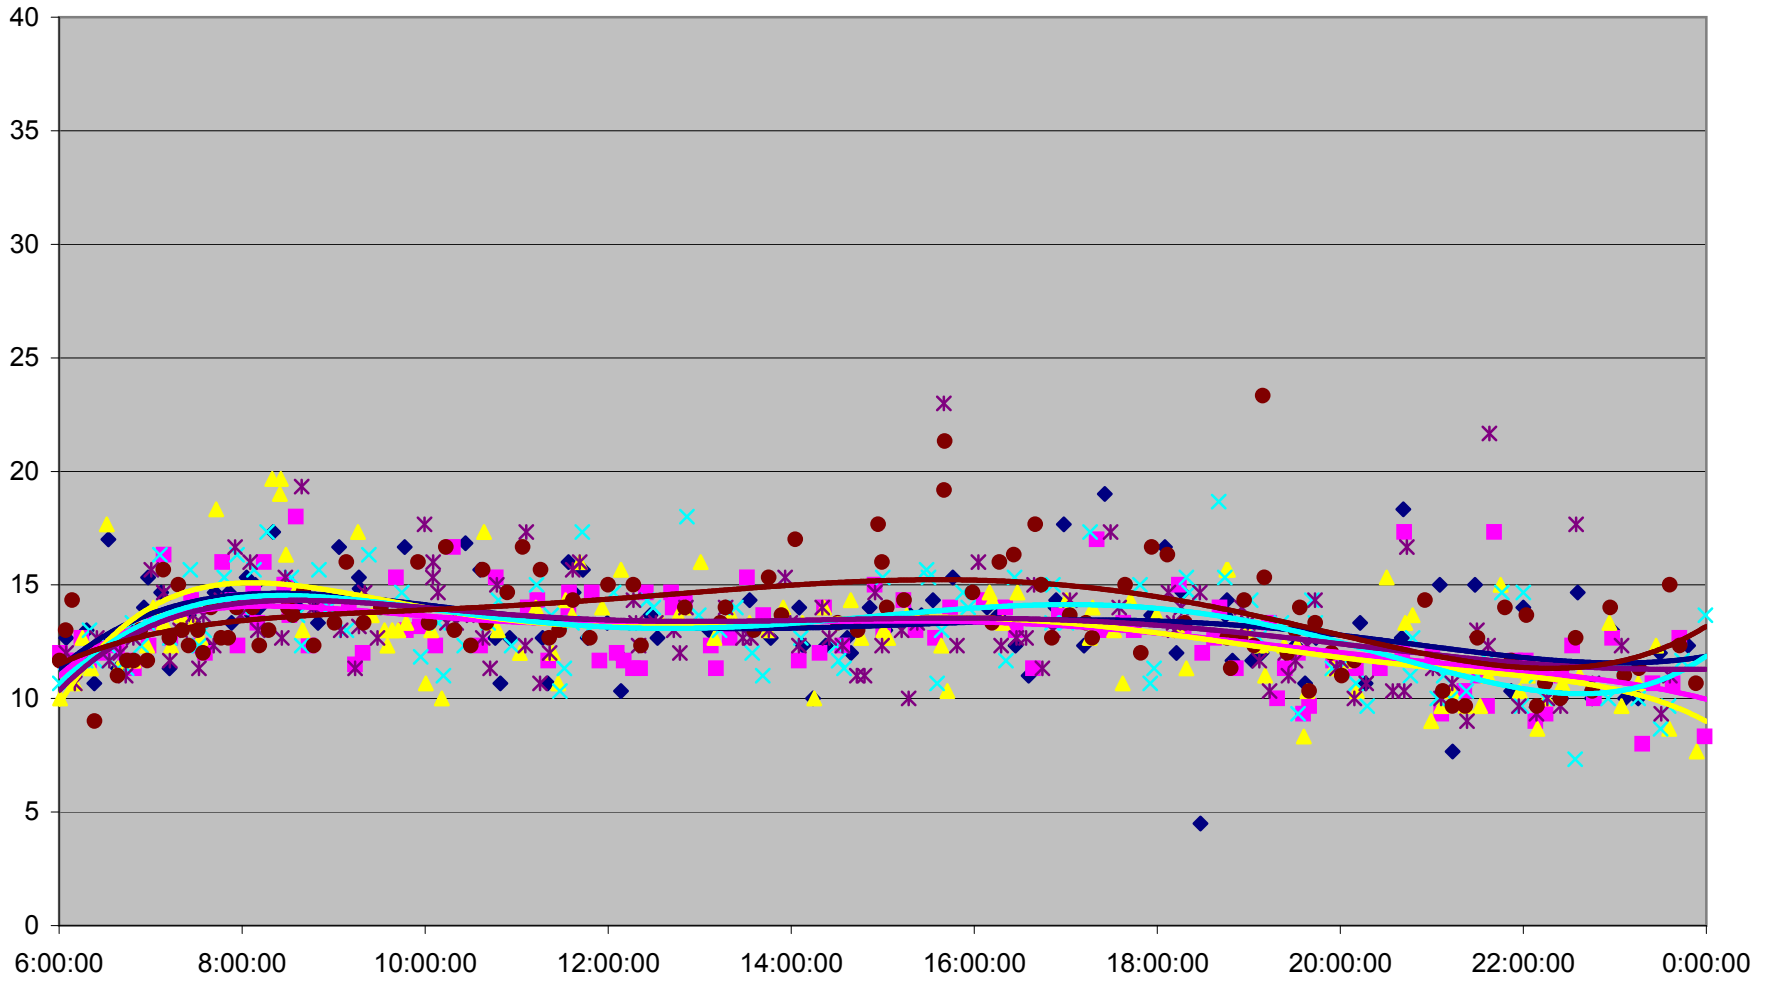

QUEEN Up from Neville Loop to Greenwood Ave.

QUEEN Up from Neville Loop to Greenwood Ave.

QUEEN Up from Neville Loop to Greenwood Ave.

QUEEN Up from Neville Loop to Greenwood Ave.

QUEEN Up from Neville Loop to Greenwood Ave.

QUEEN Up from Neville Loop to Greenwood Ave.

QUEEN Up from Neville Loop to Greenwood Ave.