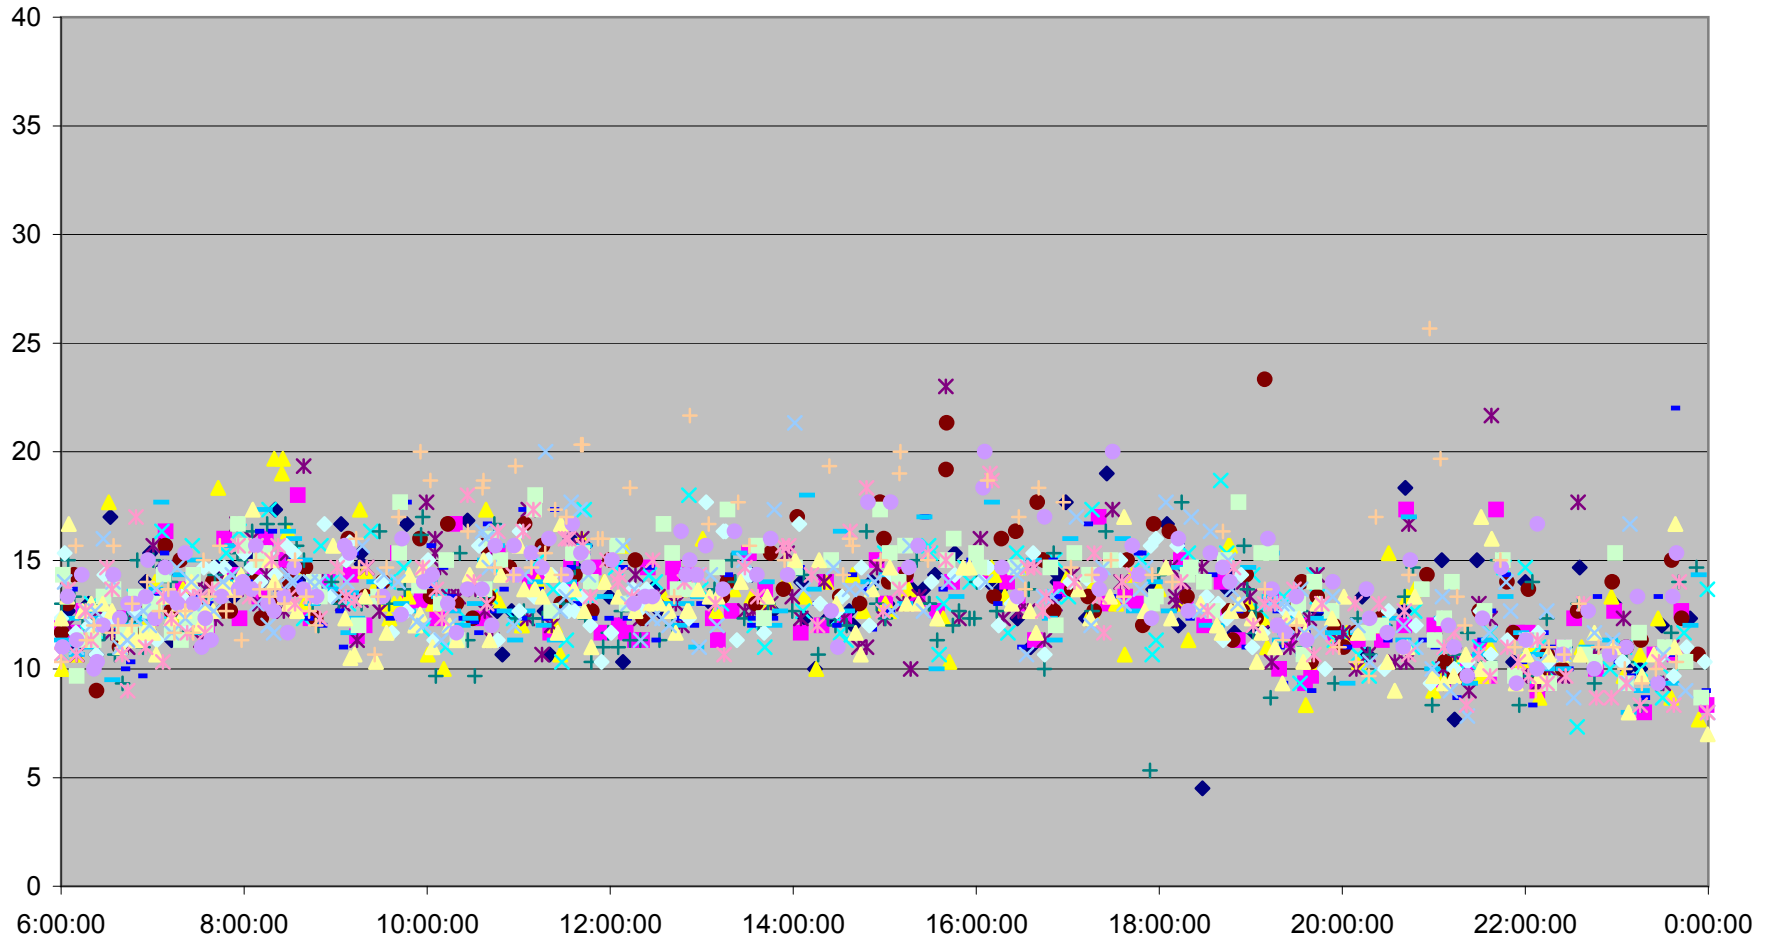

QUEEN Up from Neville Loop to Greenwood Ave.

QUEEN Up from Neville Loop to Greenwood Ave.

QUEEN Up from Neville Loop to Greenwood Ave.

QUEEN Up from Neville Loop to Greenwood Ave.

QUEEN Up from Neville Loop to Greenwood Ave.

QUEEN Up from Neville Loop to Greenwood Ave.

QUEEN Up from Neville Loop to Greenwood Ave.