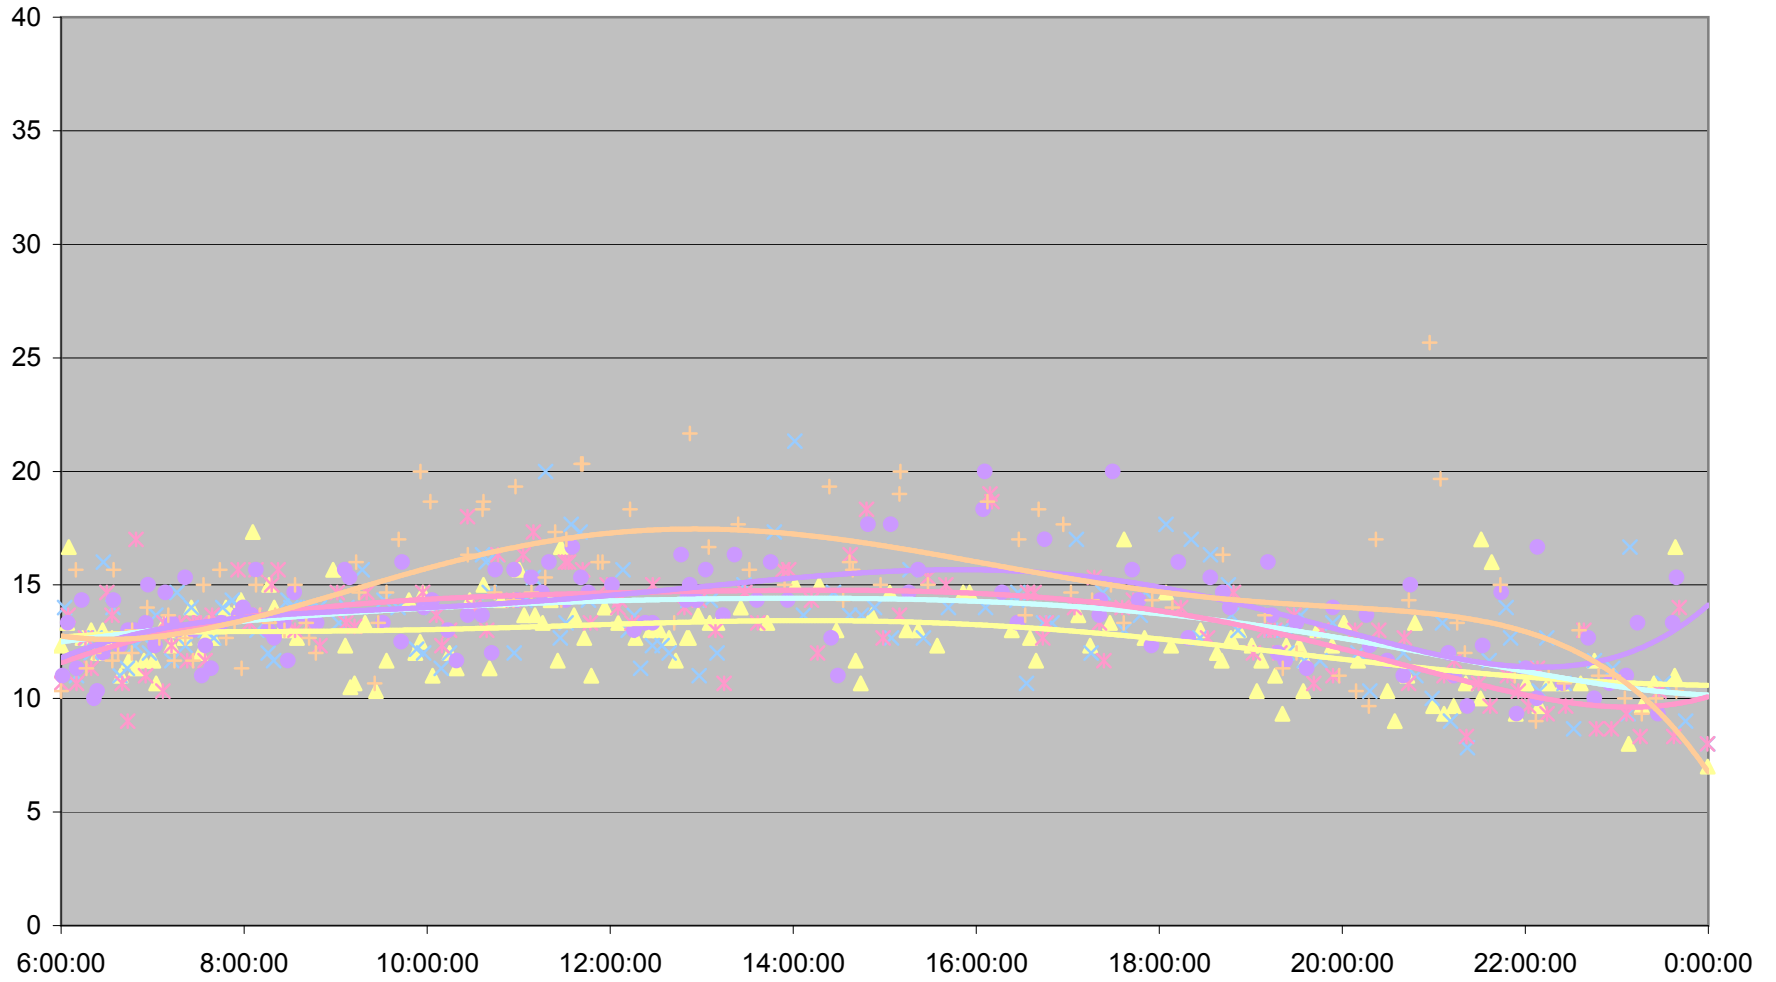

QUEEN Up from Neville Loop to Greenwood Ave.

QUEEN Up from Neville Loop to Greenwood Ave.

QUEEN Up from Neville Loop to Greenwood Ave.

QUEEN Up from Neville Loop to Greenwood Ave.

QUEEN Up from Neville Loop to Greenwood Ave.

QUEEN Up from Neville Loop to Greenwood Ave.

QUEEN Up from Neville Loop to Greenwood Ave.