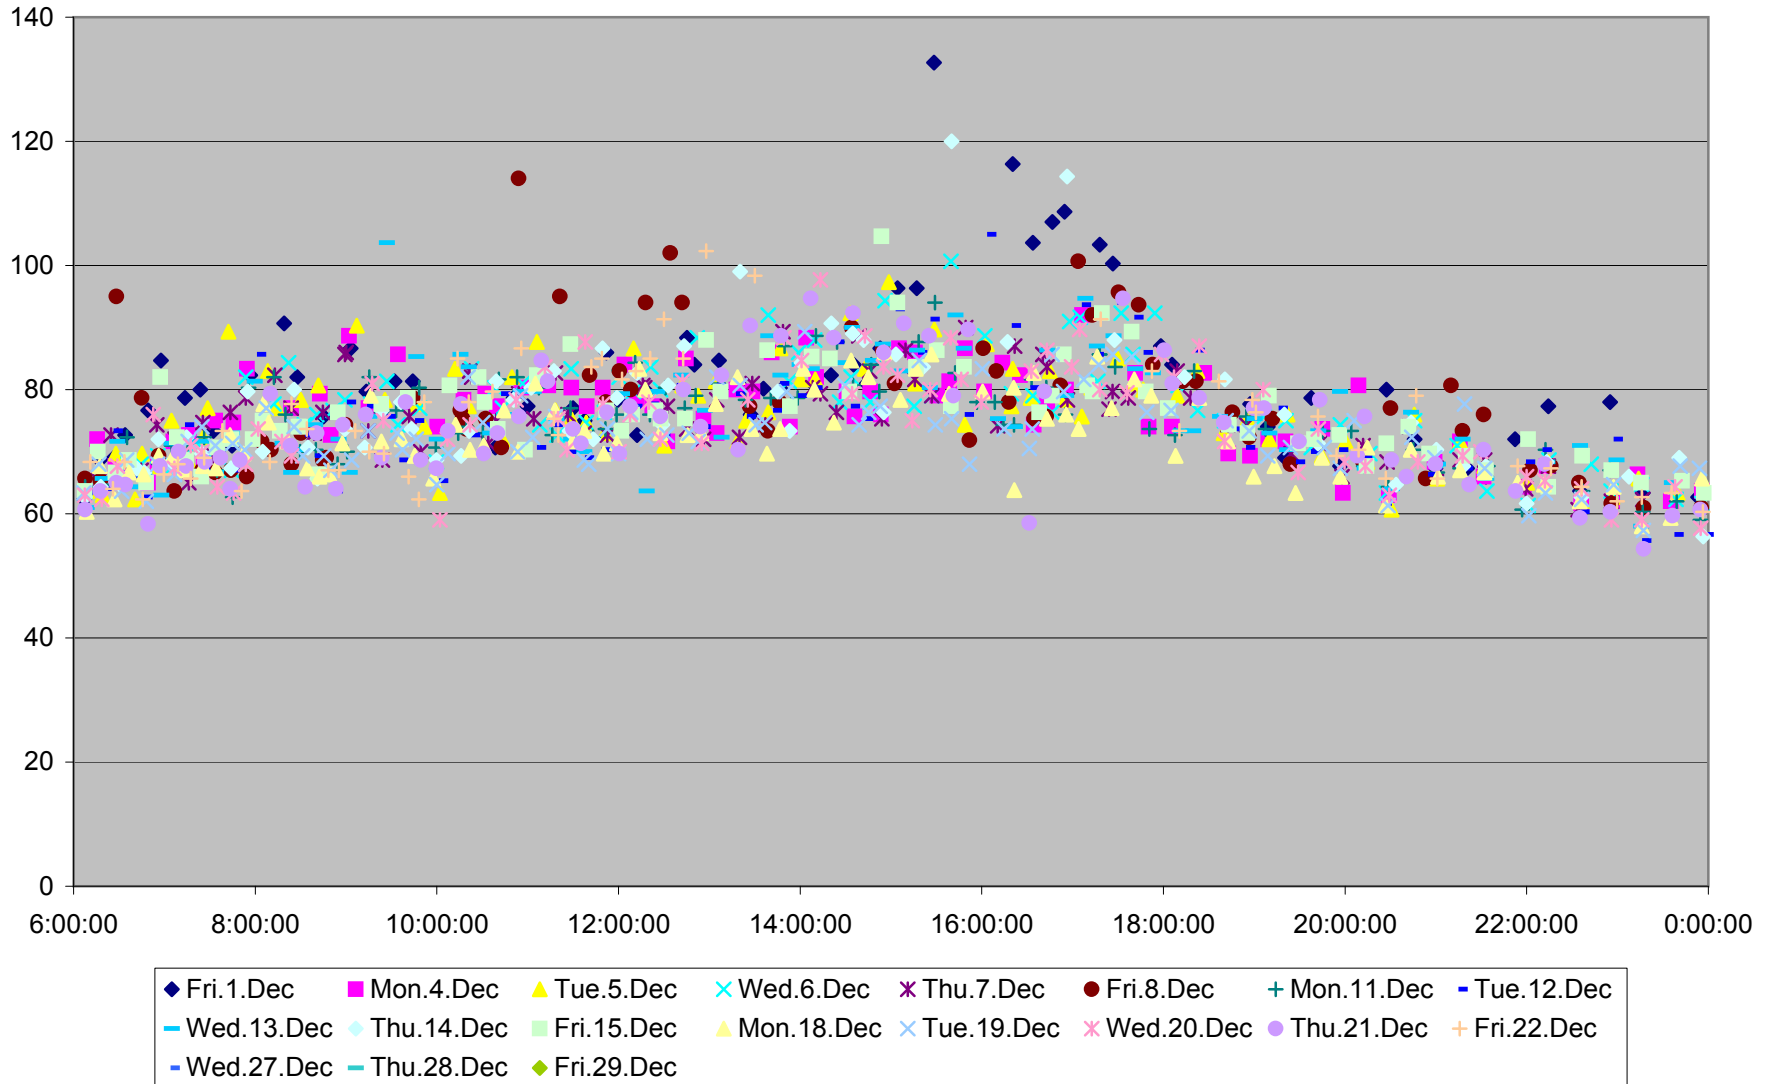

QUEEN Up from Greenwood Ave. to Long Branch Loop

QUEEN Up from Greenwood Ave. to Long Branch Loop

QUEEN Up from Greenwood Ave. to Long Branch Loop

QUEEN Up from Greenwood Ave. to Long Branch Loop

QUEEN Up from Greenwood Ave. to Long Branch Loop

QUEEN Up from Greenwood Ave. to Long Branch Loop

QUEEN Up from Greenwood Ave. to Long Branch Loop