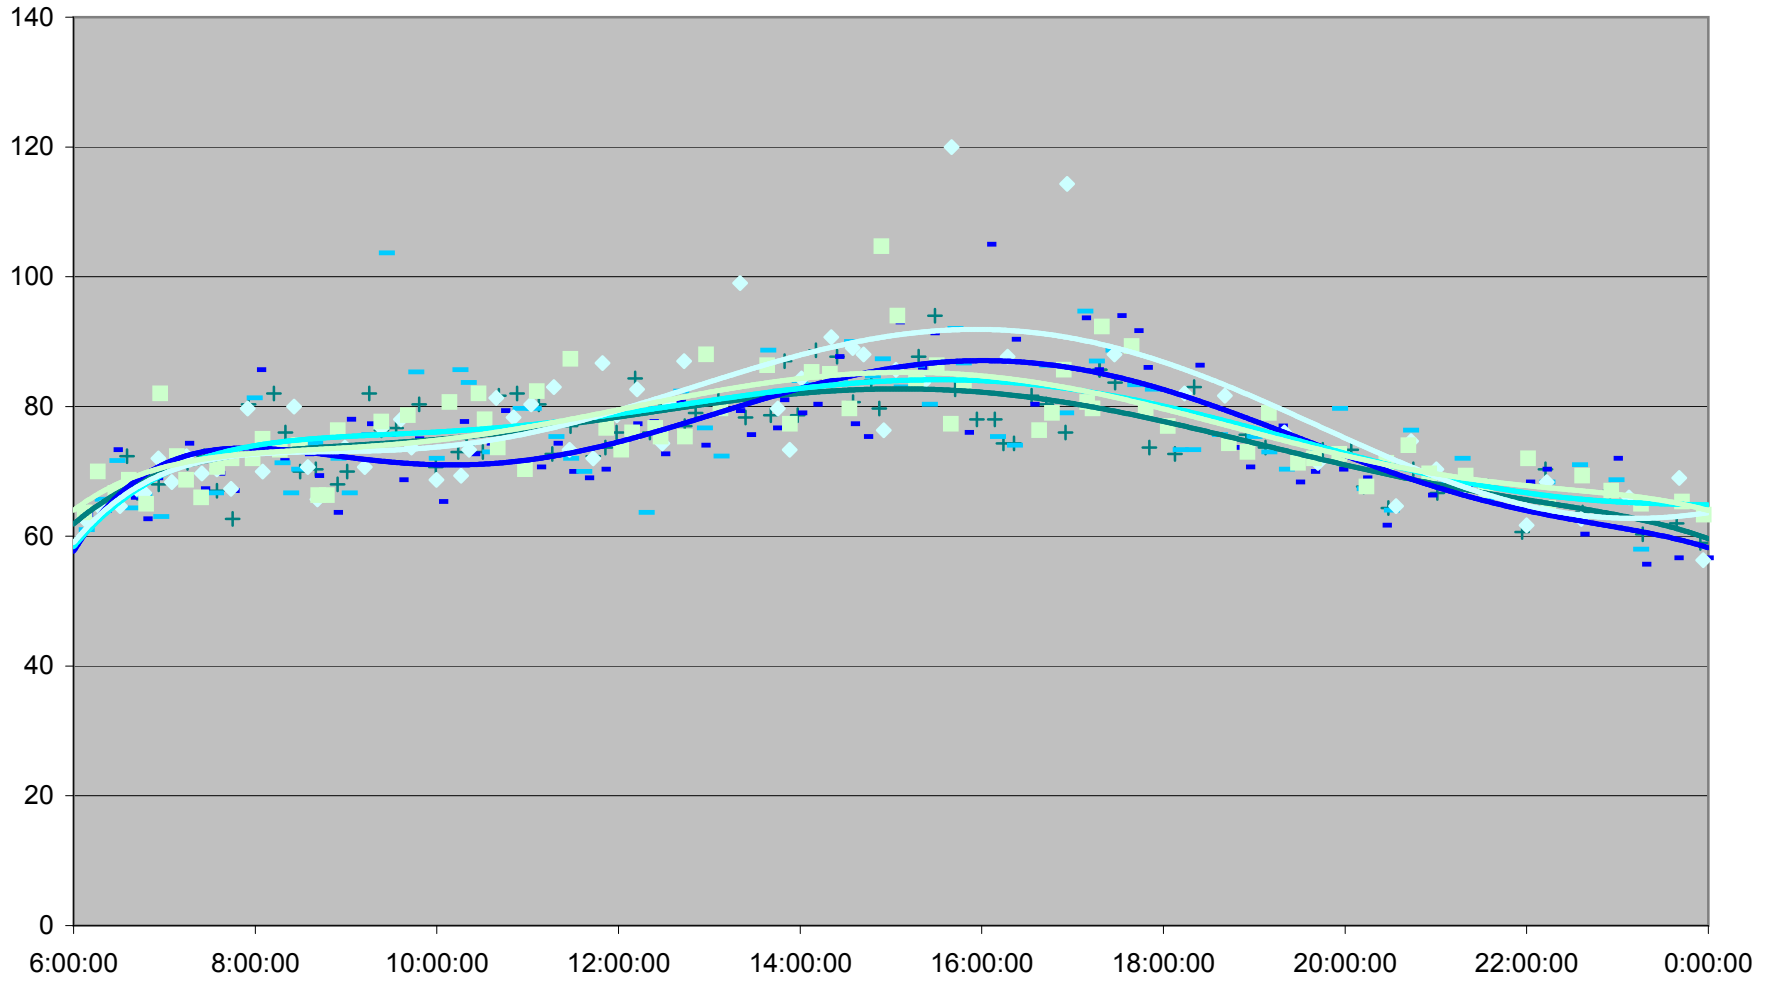

QUEEN Up from Greenwood Ave. to Long Branch Loop

QUEEN Up from Greenwood Ave. to Long Branch Loop

QUEEN Up from Greenwood Ave. to Long Branch Loop

QUEEN Up from Greenwood Ave. to Long Branch Loop

QUEEN Up from Greenwood Ave. to Long Branch Loop

QUEEN Up from Greenwood Ave. to Long Branch Loop

QUEEN Up from Greenwood Ave. to Long Branch Loop