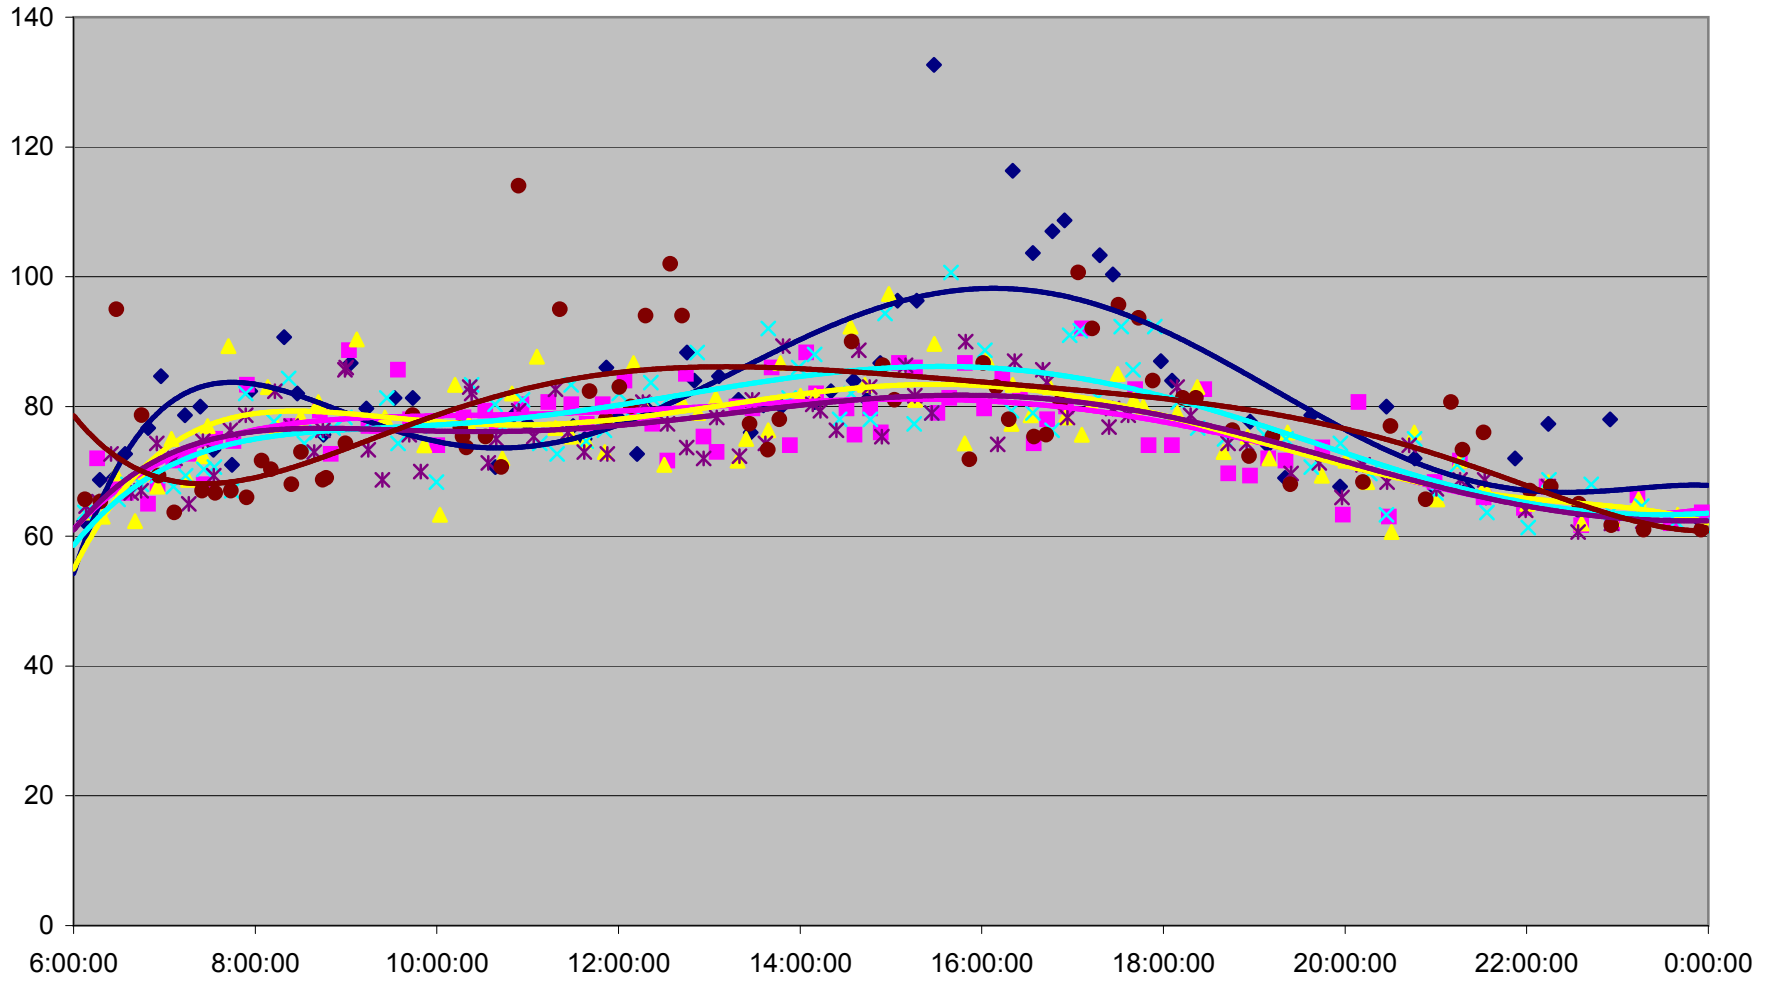

QUEEN Up from Greenwood Ave. to Long Branch Loop

QUEEN Up from Greenwood Ave. to Long Branch Loop

QUEEN Up from Greenwood Ave. to Long Branch Loop

QUEEN Up from Greenwood Ave. to Long Branch Loop

QUEEN Up from Greenwood Ave. to Long Branch Loop

QUEEN Up from Greenwood Ave. to Long Branch Loop

QUEEN Up from Greenwood Ave. to Long Branch Loop