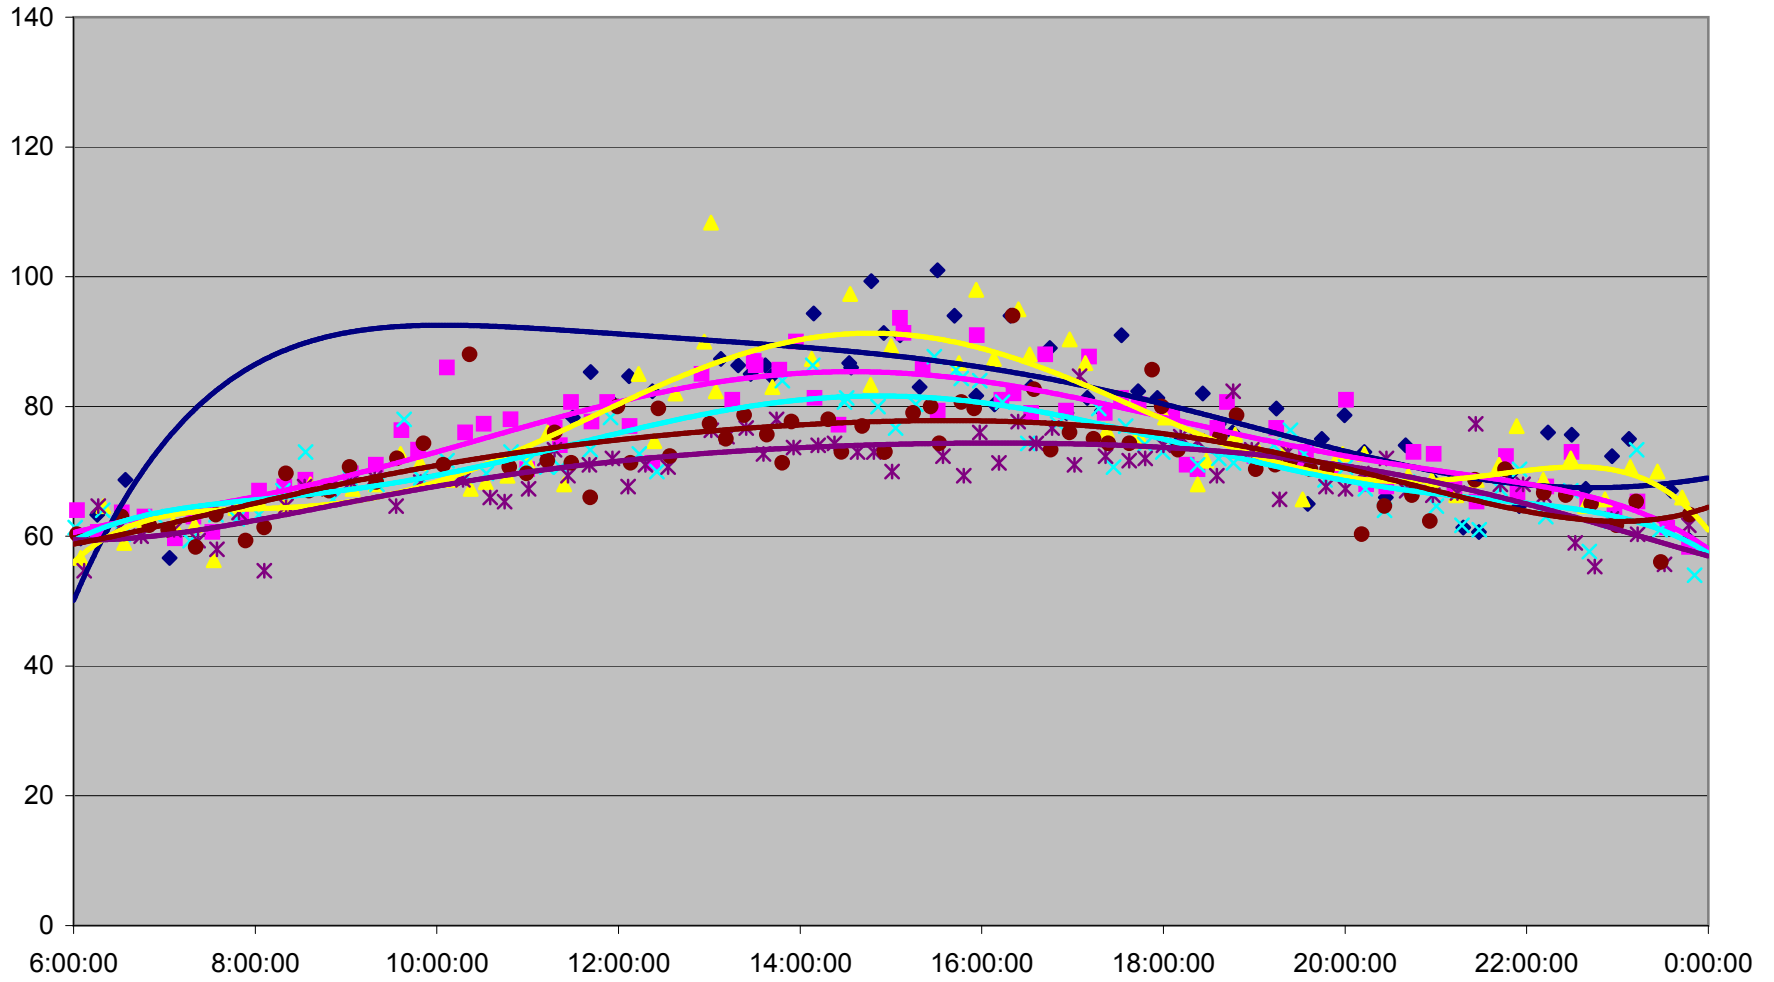

QUEEN Up from Greenwood Ave. to Long Branch Loop

QUEEN Up from Greenwood Ave. to Long Branch Loop

QUEEN Up from Greenwood Ave. to Long Branch Loop

QUEEN Up from Greenwood Ave. to Long Branch Loop

QUEEN Up from Greenwood Ave. to Long Branch Loop

QUEEN Up from Greenwood Ave. to Long Branch Loop

QUEEN Up from Greenwood Ave. to Long Branch Loop