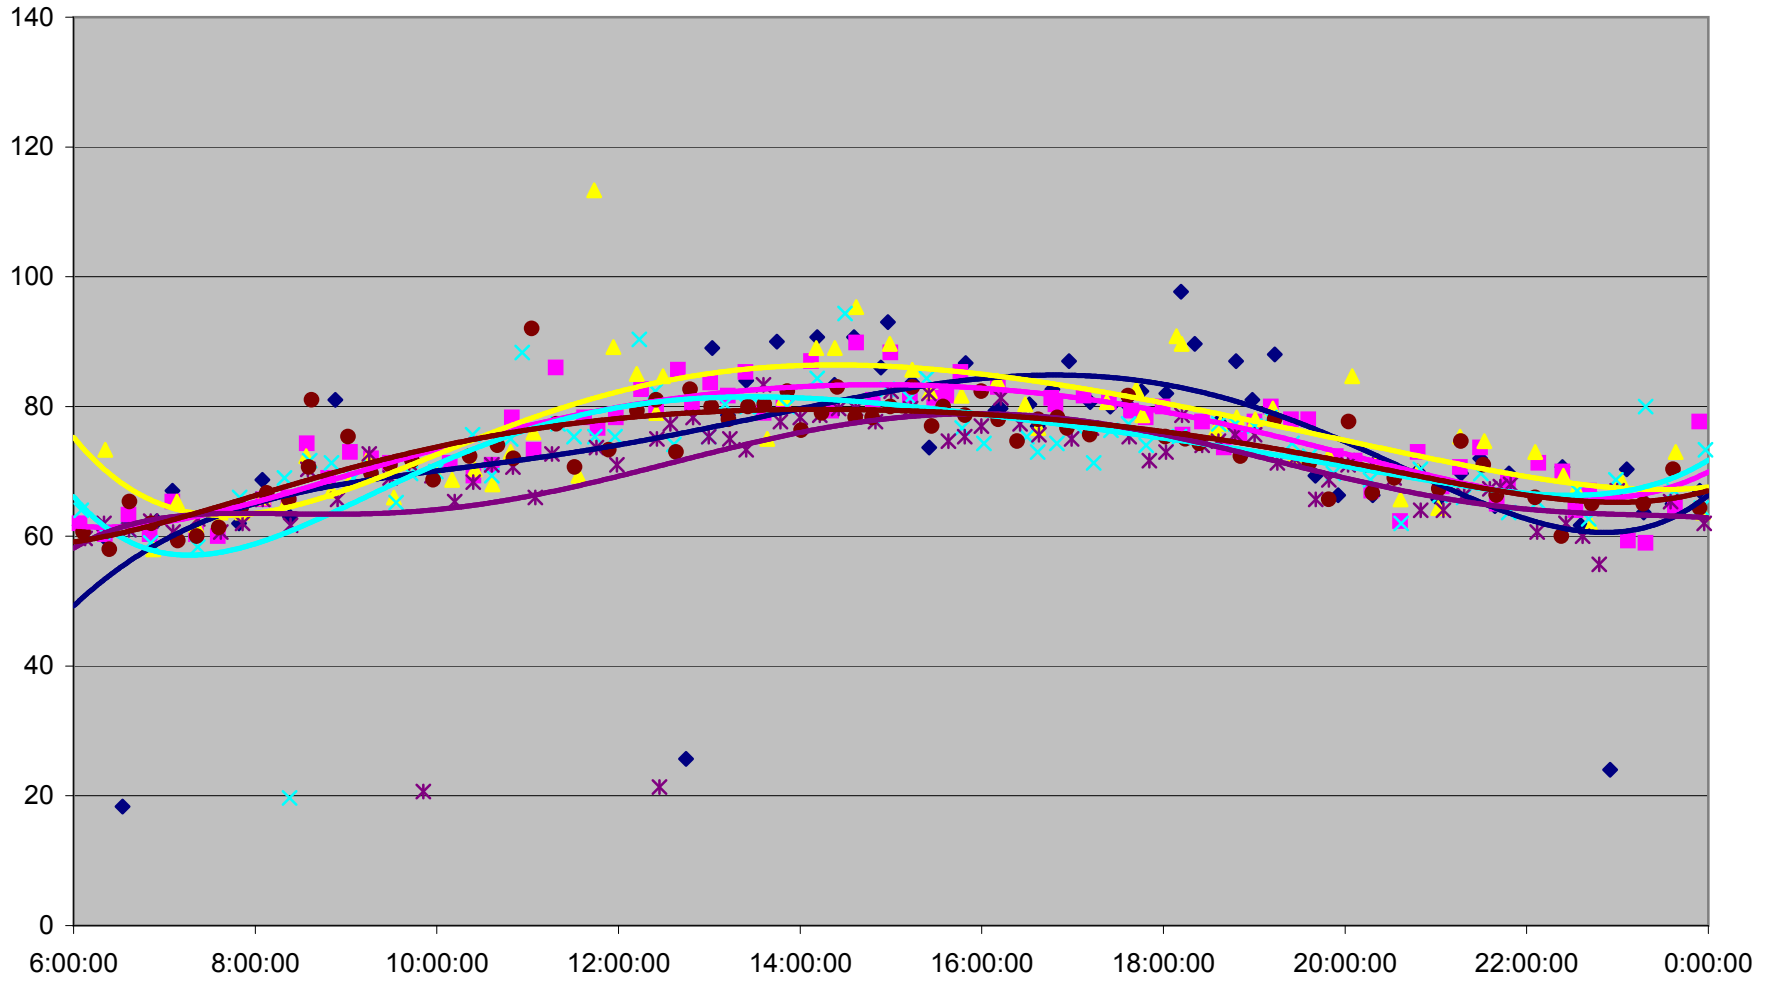

QUEEN Down from Long Branch Loop to Greenwood Ave.

QUEEN Down from Long Branch Loop to Greenwood Ave.

QUEEN Down from Long Branch Loop to Greenwood Ave.

QUEEN Down from Long Branch Loop to Greenwood Ave.

QUEEN Down from Long Branch Loop to Greenwood Ave.

- | | | | | | | | |
|--------------|--------------|--------------|--------------|--------------|--------------|--------------|--------------|
| ◆ Fri.1.Dec | ■ Mon.4.Dec | ▲ Tue.5.Dec | × Wed.6.Dec | × Thu.7.Dec | ● Fri.8.Dec | + Mon.11.Dec | - Tue.12.Dec |
| - Wed.13.Dec | ◆ Thu.14.Dec | ■ Fri.15.Dec | ▲ Mon.18.Dec | × Tue.19.Dec | × Wed.20.Dec | ● Thu.21.Dec | + Fri.22.Dec |
| - Wed.27.Dec | - Thu.28.Dec | ◆ Fri.29.Dec | | | | | |

QUEEN Down from Long Branch Loop to Greenwood Ave.

QUEEN Down from Long Branch Loop to Greenwood Ave.