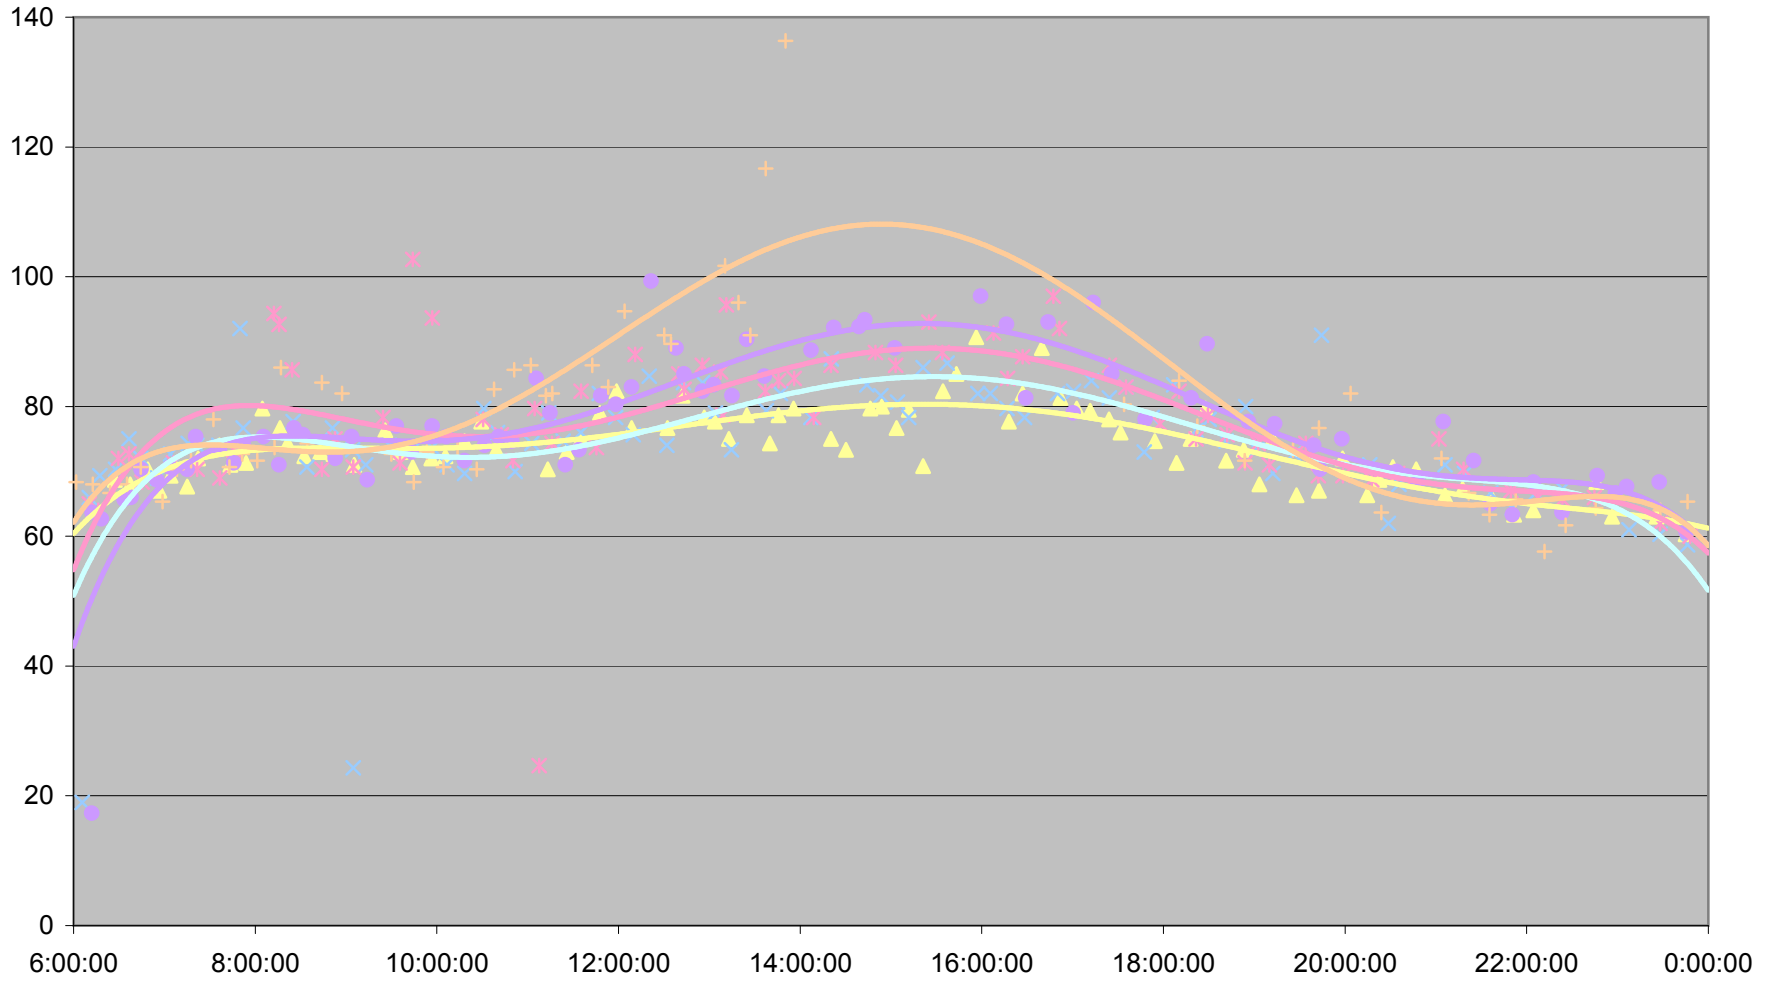

QUEEN Down from Long Branch Loop to Greenwood Ave.

QUEEN Down from Long Branch Loop to Greenwood Ave.

QUEEN Down from Long Branch Loop to Greenwood Ave.

QUEEN Down from Long Branch Loop to Greenwood Ave.

QUEEN Down from Long Branch Loop to Greenwood Ave.

- | | | | | | | | |
|--------------|--------------|--------------|--------------|--------------|--------------|--------------|--------------|
| ◆ Fri.1.Dec | ■ Mon.4.Dec | ▲ Tue.5.Dec | × Wed.6.Dec | × Thu.7.Dec | ● Fri.8.Dec | + Mon.11.Dec | - Tue.12.Dec |
| - Wed.13.Dec | ◆ Thu.14.Dec | ■ Fri.15.Dec | ▲ Mon.18.Dec | × Tue.19.Dec | × Wed.20.Dec | ● Thu.21.Dec | + Fri.22.Dec |
| - Wed.27.Dec | - Thu.28.Dec | ◆ Fri.29.Dec | | | | | |

QUEEN Down from Long Branch Loop to Greenwood Ave.

QUEEN Down from Long Branch Loop to Greenwood Ave.