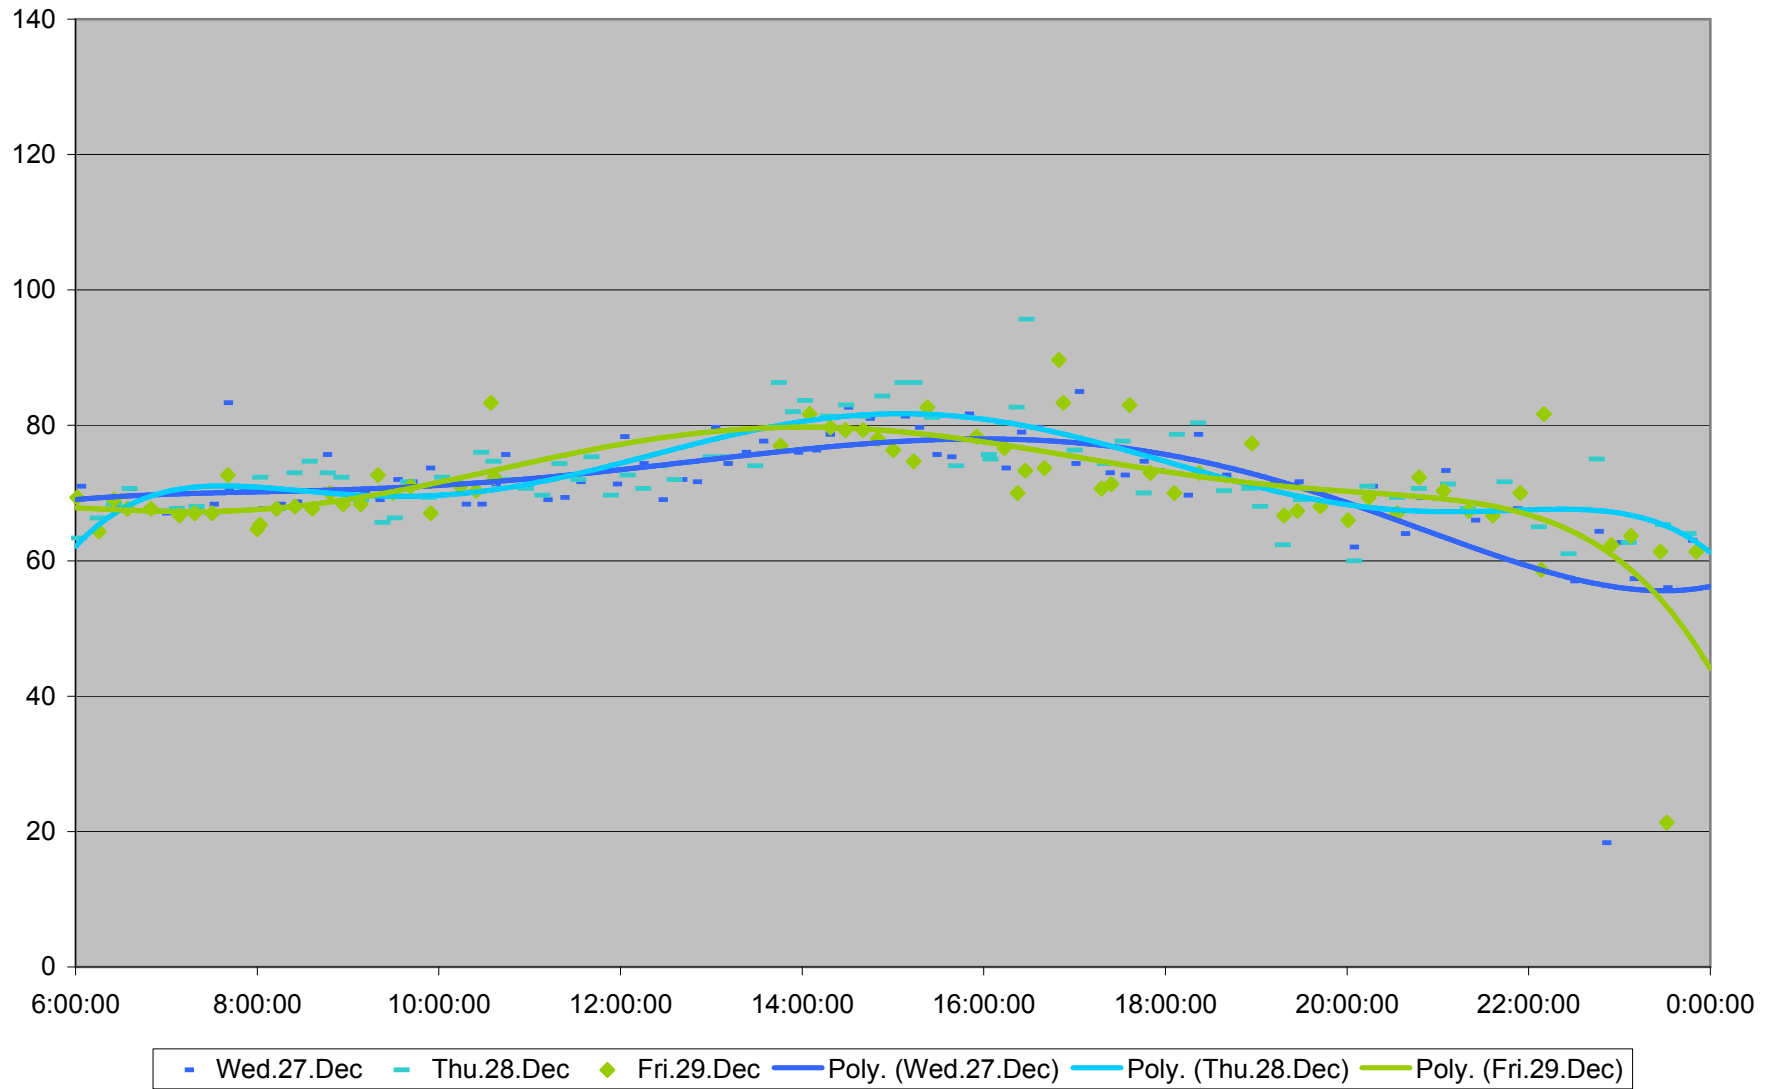

QUEEN Down from Long Branch Loop to Greenwood Ave.

QUEEN Down from Long Branch Loop to Greenwood Ave.

QUEEN Down from Long Branch Loop to Greenwood Ave.

QUEEN Down from Long Branch Loop to Greenwood Ave.

QUEEN Down from Long Branch Loop to Greenwood Ave.

- | | | | | | | | |
|--------------|--------------|--------------|--------------|--------------|--------------|--------------|--------------|
| ◆ Fri.1.Dec | ■ Mon.4.Dec | ▲ Tue.5.Dec | × Wed.6.Dec | × Thu.7.Dec | ● Fri.8.Dec | + Mon.11.Dec | - Tue.12.Dec |
| - Wed.13.Dec | ◆ Thu.14.Dec | ■ Fri.15.Dec | ▲ Mon.18.Dec | × Tue.19.Dec | × Wed.20.Dec | ● Thu.21.Dec | + Fri.22.Dec |
| - Wed.27.Dec | - Thu.28.Dec | ◆ Fri.29.Dec | | | | | |

QUEEN Down from Long Branch Loop to Greenwood Ave.

QUEEN Down from Long Branch Loop to Greenwood Ave.