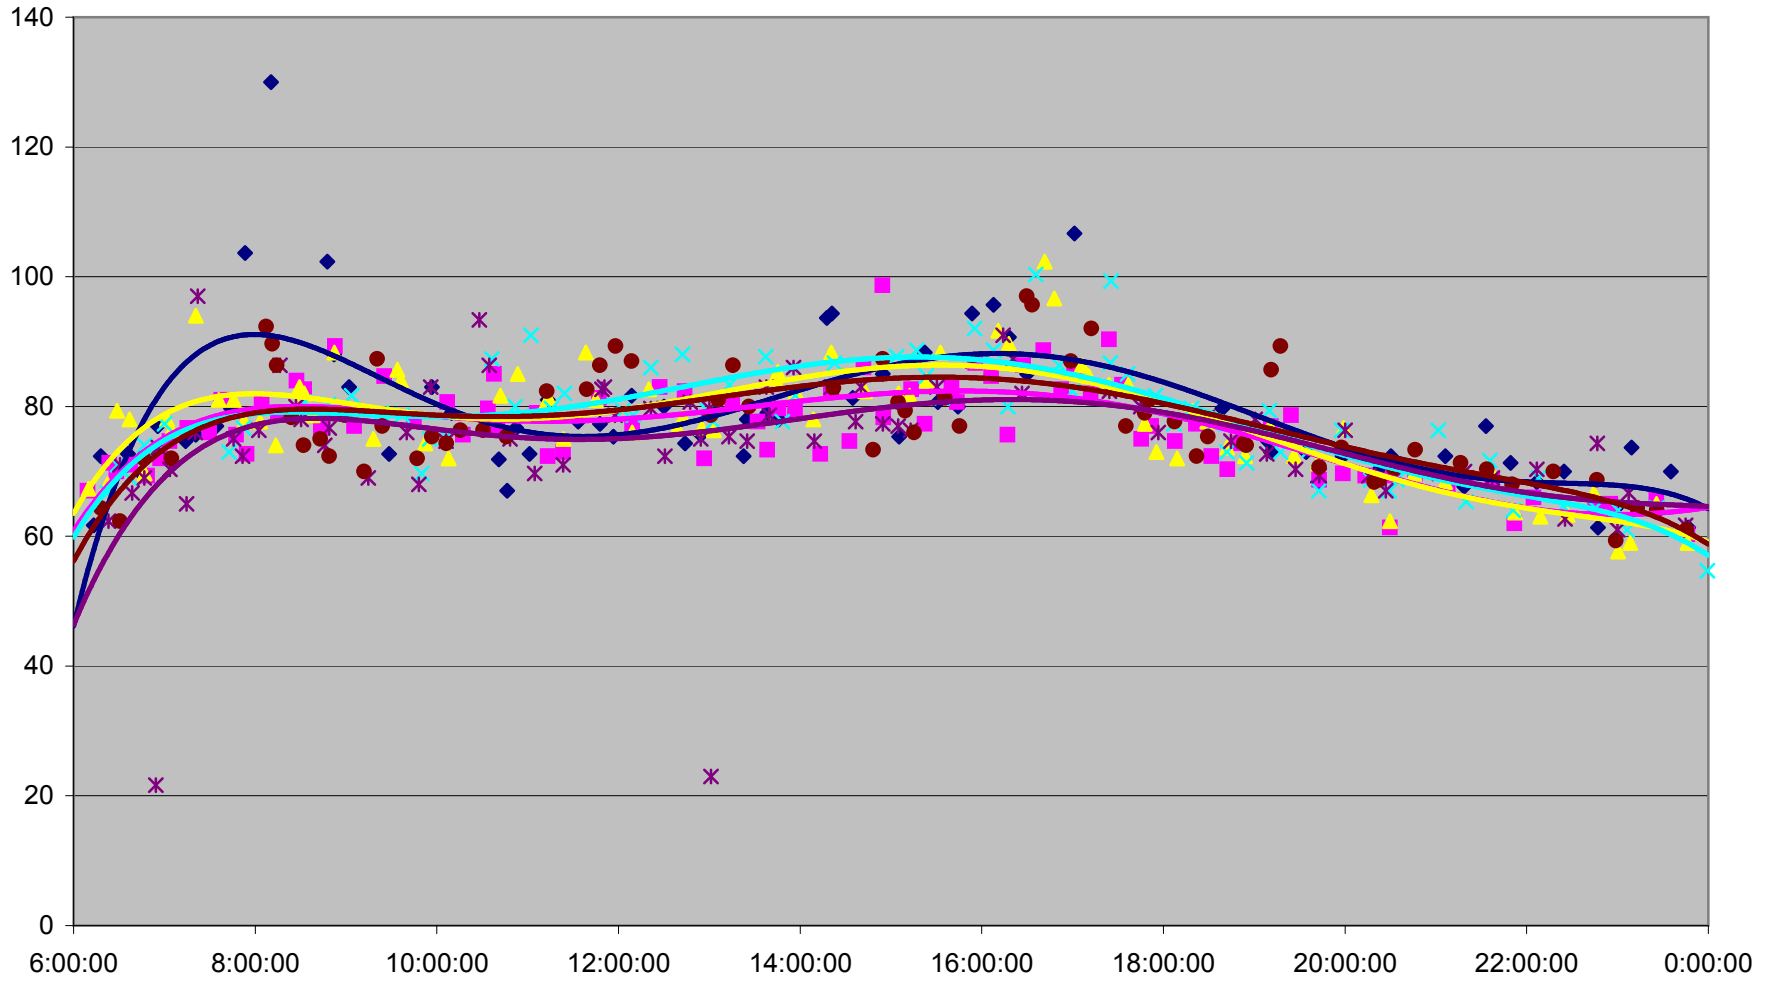

QUEEN Down from Long Branch Loop to Greenwood Ave.

QUEEN Down from Long Branch Loop to Greenwood Ave.

QUEEN Down from Long Branch Loop to Greenwood Ave.

QUEEN Down from Long Branch Loop to Greenwood Ave.

QUEEN Down from Long Branch Loop to Greenwood Ave.

- | | | | | | | | |
|--------------|--------------|--------------|--------------|--------------|--------------|--------------|--------------|
| ◆ Fri.1.Dec | ■ Mon.4.Dec | ▲ Tue.5.Dec | × Wed.6.Dec | × Thu.7.Dec | ● Fri.8.Dec | + Mon.11.Dec | - Tue.12.Dec |
| - Wed.13.Dec | ◆ Thu.14.Dec | ■ Fri.15.Dec | ▲ Mon.18.Dec | × Tue.19.Dec | × Wed.20.Dec | ● Thu.21.Dec | + Fri.22.Dec |
| - Wed.27.Dec | - Thu.28.Dec | ◆ Fri.29.Dec | | | | | |

QUEEN Down from Long Branch Loop to Greenwood Ave.

QUEEN Down from Long Branch Loop to Greenwood Ave.