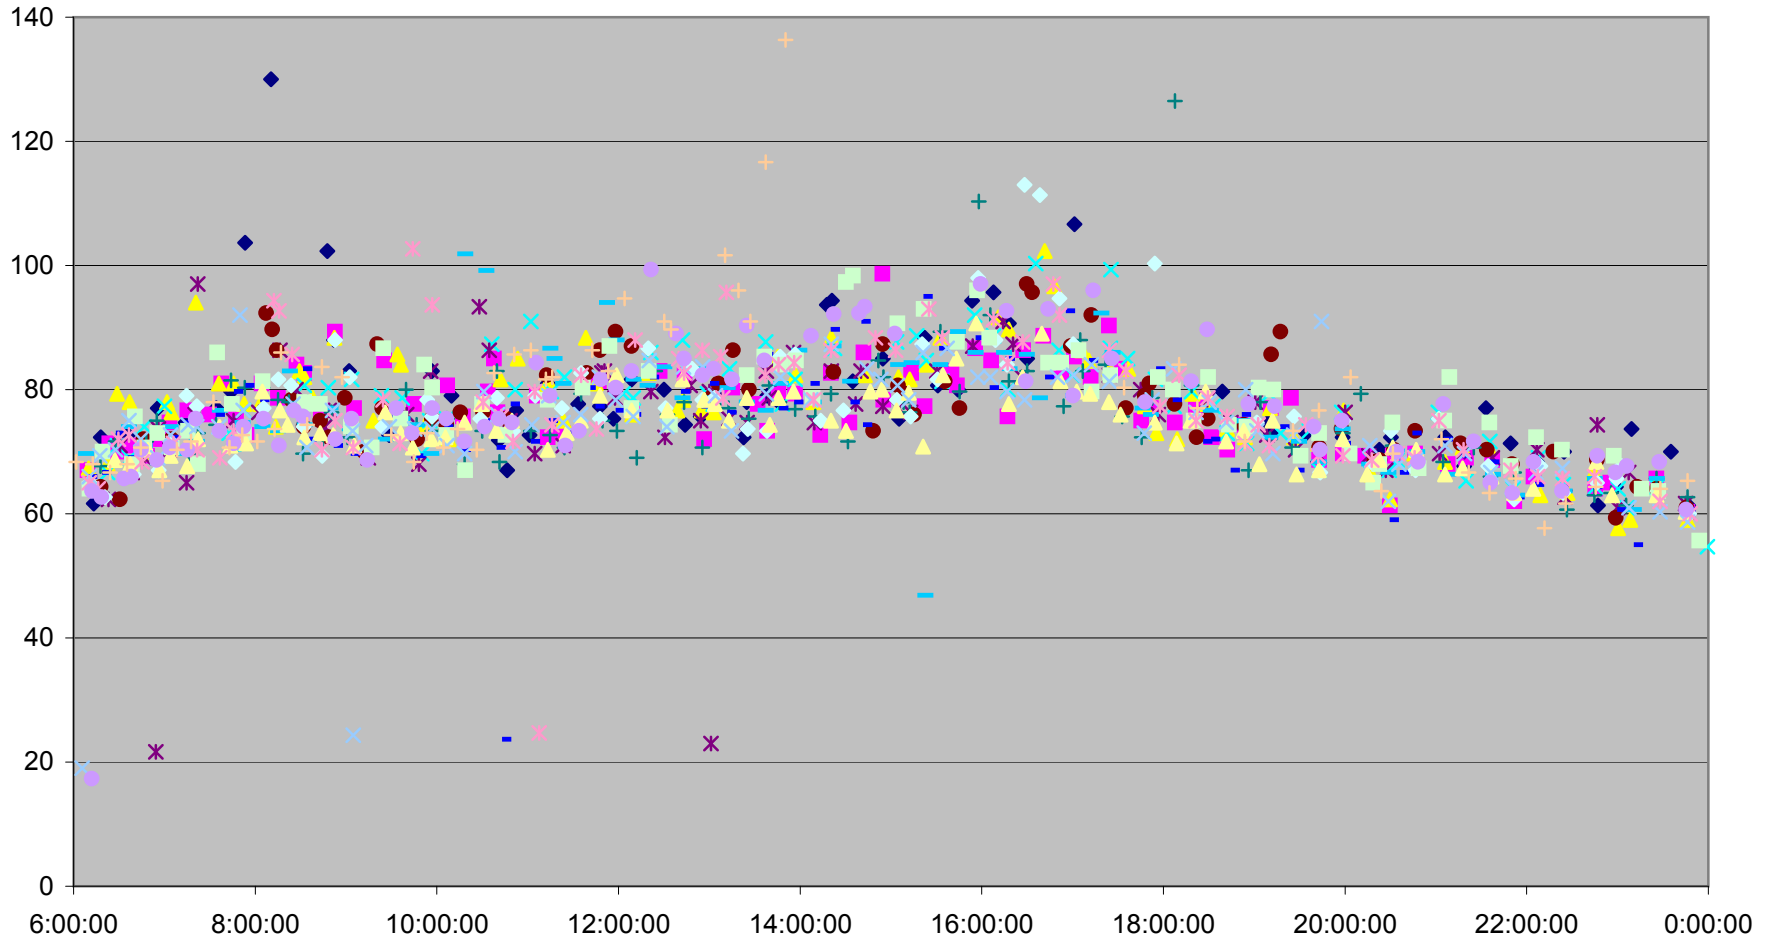

QUEEN Down from Long Branch Loop to Greenwood Ave.

QUEEN Down from Long Branch Loop to Greenwood Ave.

QUEEN Down from Long Branch Loop to Greenwood Ave.

QUEEN Down from Long Branch Loop to Greenwood Ave.

QUEEN Down from Long Branch Loop to Greenwood Ave.

- | | | | | | | | |
|--------------|--------------|--------------|--------------|--------------|--------------|--------------|--------------|
| ◆ Fri.1.Dec | ■ Mon.4.Dec | ▲ Tue.5.Dec | × Wed.6.Dec | × Thu.7.Dec | ● Fri.8.Dec | + Mon.11.Dec | - Tue.12.Dec |
| - Wed.13.Dec | ◆ Thu.14.Dec | ■ Fri.15.Dec | ▲ Mon.18.Dec | × Tue.19.Dec | × Wed.20.Dec | ● Thu.21.Dec | + Fri.22.Dec |
| - Wed.27.Dec | - Thu.28.Dec | ◆ Fri.29.Dec | | | | | |

QUEEN Down from Long Branch Loop to Greenwood Ave.

QUEEN Down from Long Branch Loop to Greenwood Ave.