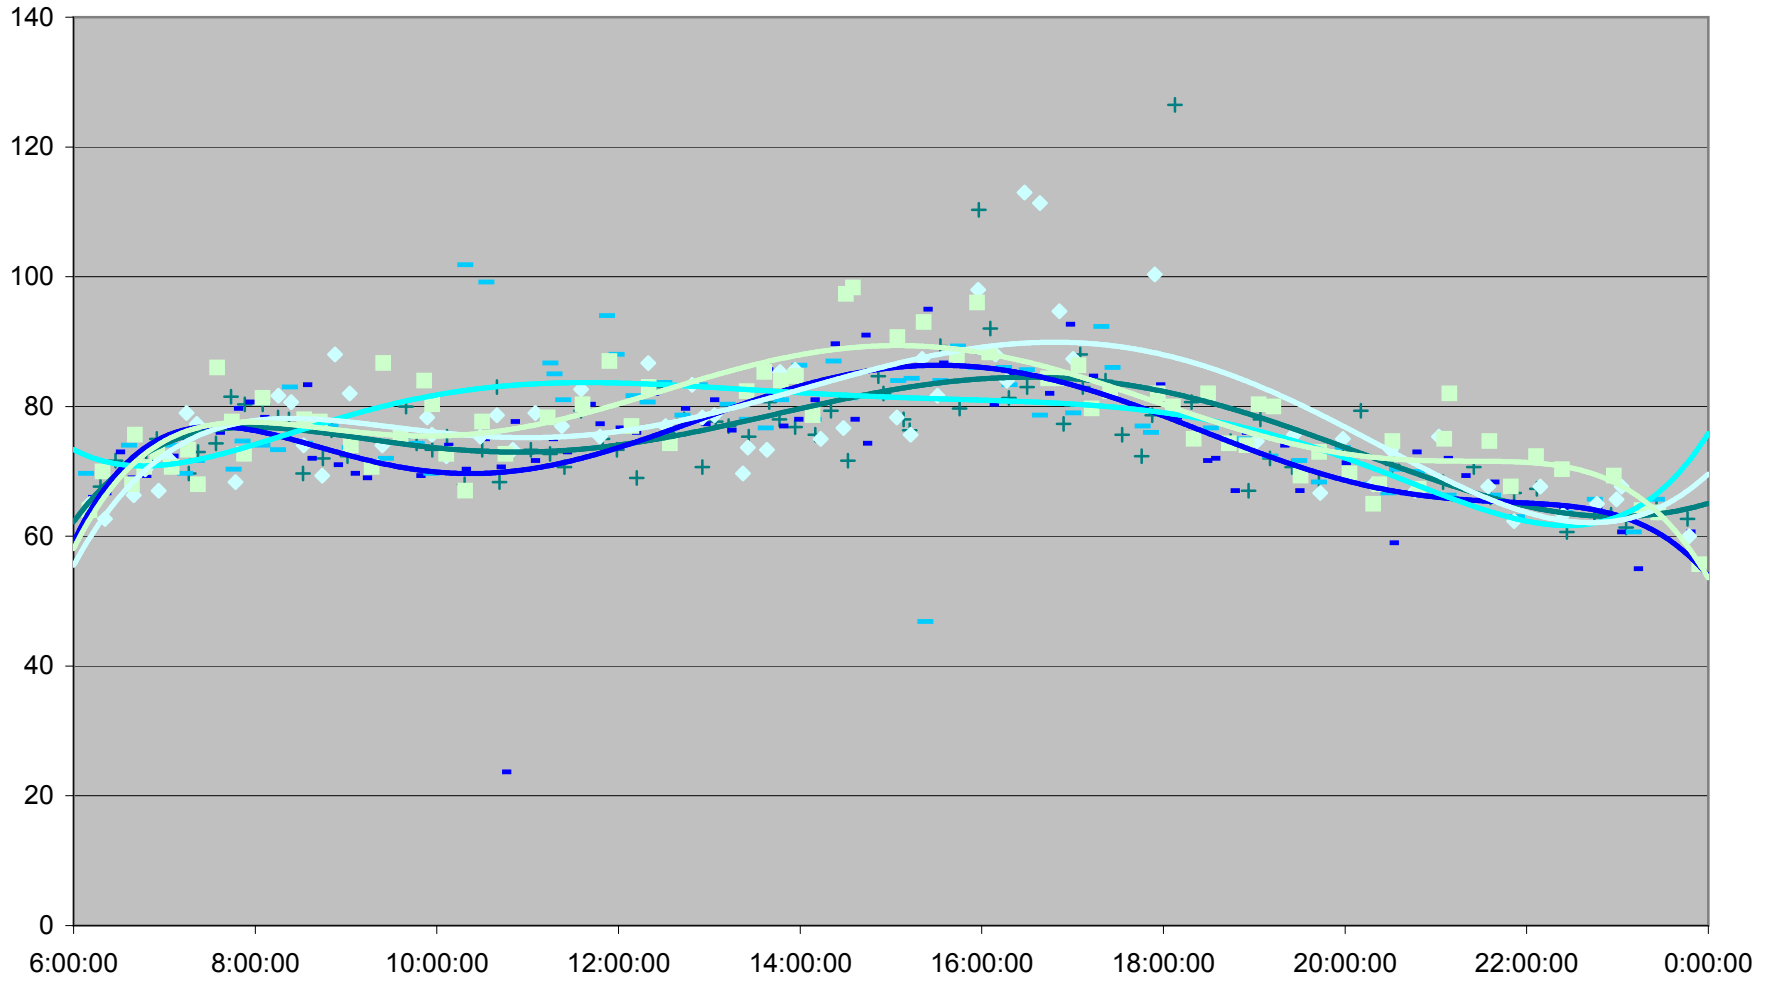

QUEEN Down from Long Branch Loop to Greenwood Ave.

QUEEN Down from Long Branch Loop to Greenwood Ave.

QUEEN Down from Long Branch Loop to Greenwood Ave.

QUEEN Down from Long Branch Loop to Greenwood Ave.

QUEEN Down from Long Branch Loop to Greenwood Ave.

- | | | | | | | | |
|--------------|--------------|--------------|--------------|--------------|--------------|--------------|--------------|
| ◆ Fri.1.Dec | ■ Mon.4.Dec | ▲ Tue.5.Dec | × Wed.6.Dec | × Thu.7.Dec | ● Fri.8.Dec | + Mon.11.Dec | - Tue.12.Dec |
| - Wed.13.Dec | ◆ Thu.14.Dec | ■ Fri.15.Dec | ▲ Mon.18.Dec | × Tue.19.Dec | × Wed.20.Dec | ● Thu.21.Dec | + Fri.22.Dec |
| - Wed.27.Dec | - Thu.28.Dec | ◆ Fri.29.Dec | | | | | |

QUEEN Down from Long Branch Loop to Greenwood Ave.

QUEEN Down from Long Branch Loop to Greenwood Ave.