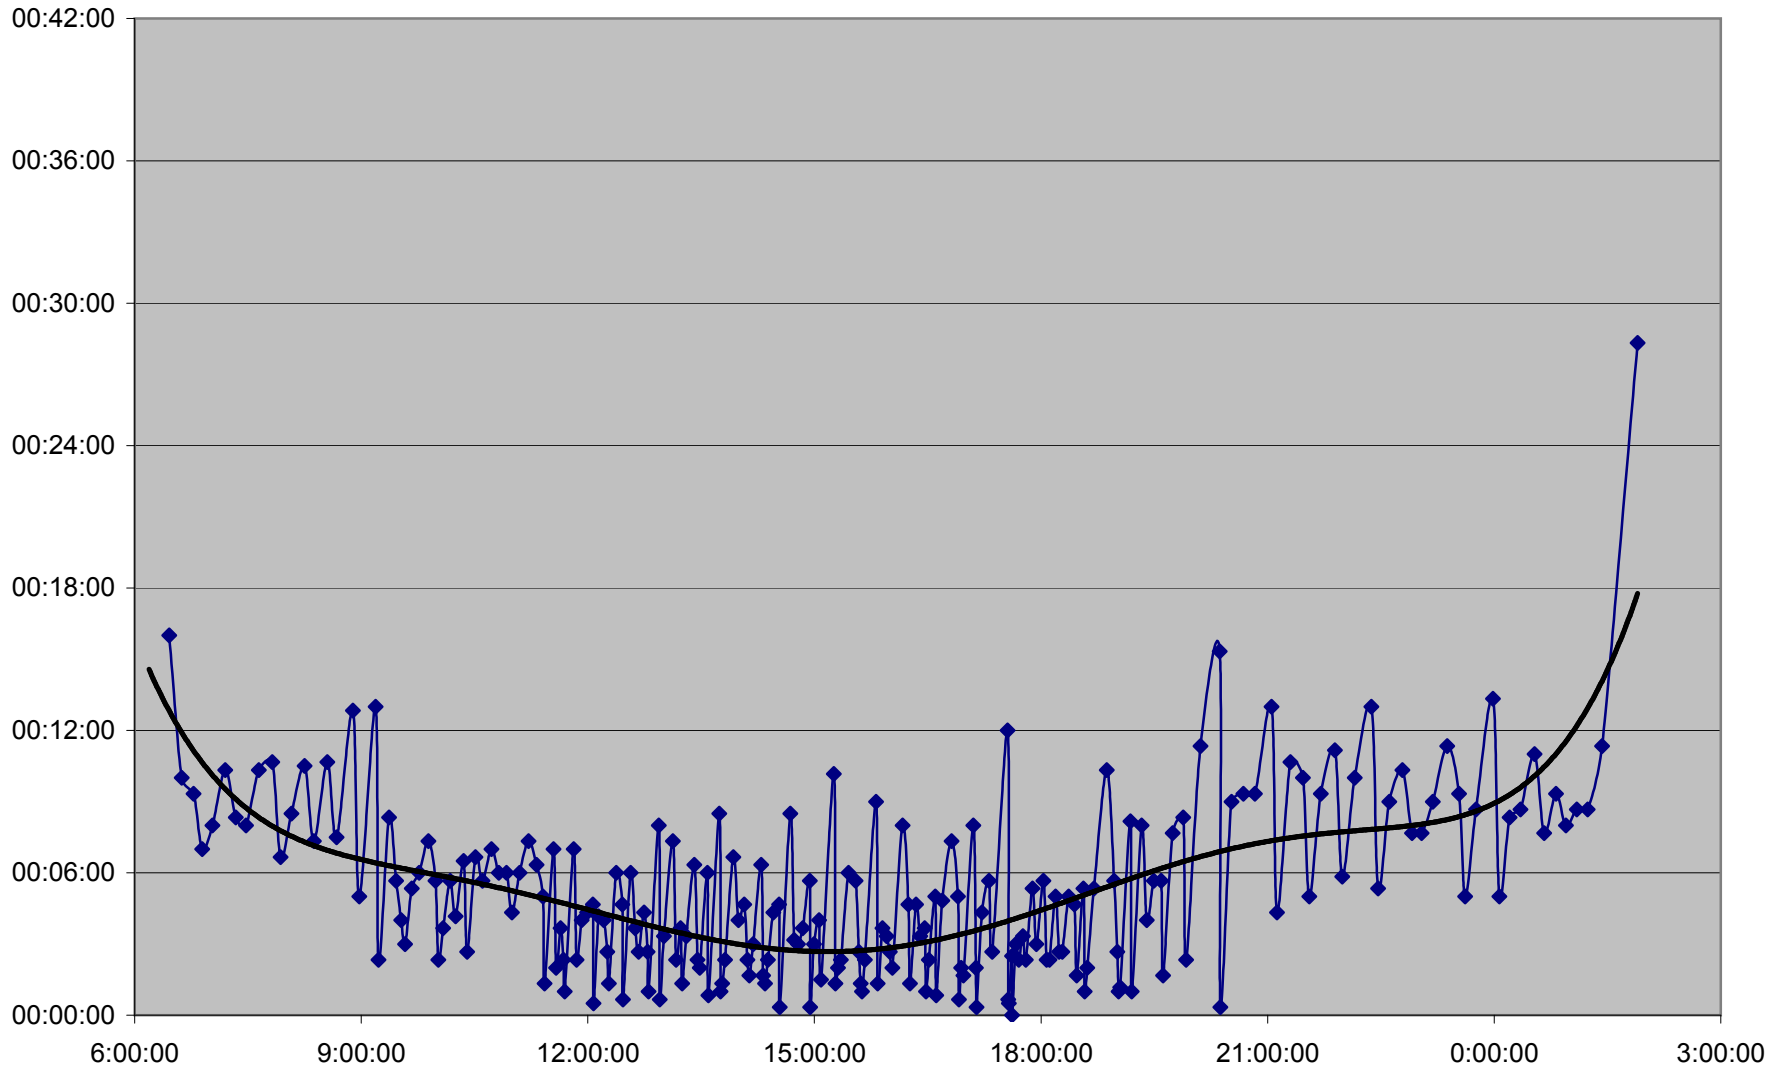

DUFFERIN Up Monday 25 Dec 2006 at Dufferin Loop

DUFFERIN Up Monday 25 Dec 2006 at King St.

DUFFERIN Up Monday 25 Dec 2006 at Dundas St.

DUFFERIN Up Monday 25 Dec 2006 at Dupont St.

DUFFERIN Up Monday 25 Dec 2006 at Eglinton Ave.

DUFFERIN Up Monday 25 Dec 2006 at South of Lawrence Ave.

DUFFERIN Up Monday 25 Dec 2006 at Wilson Ave.