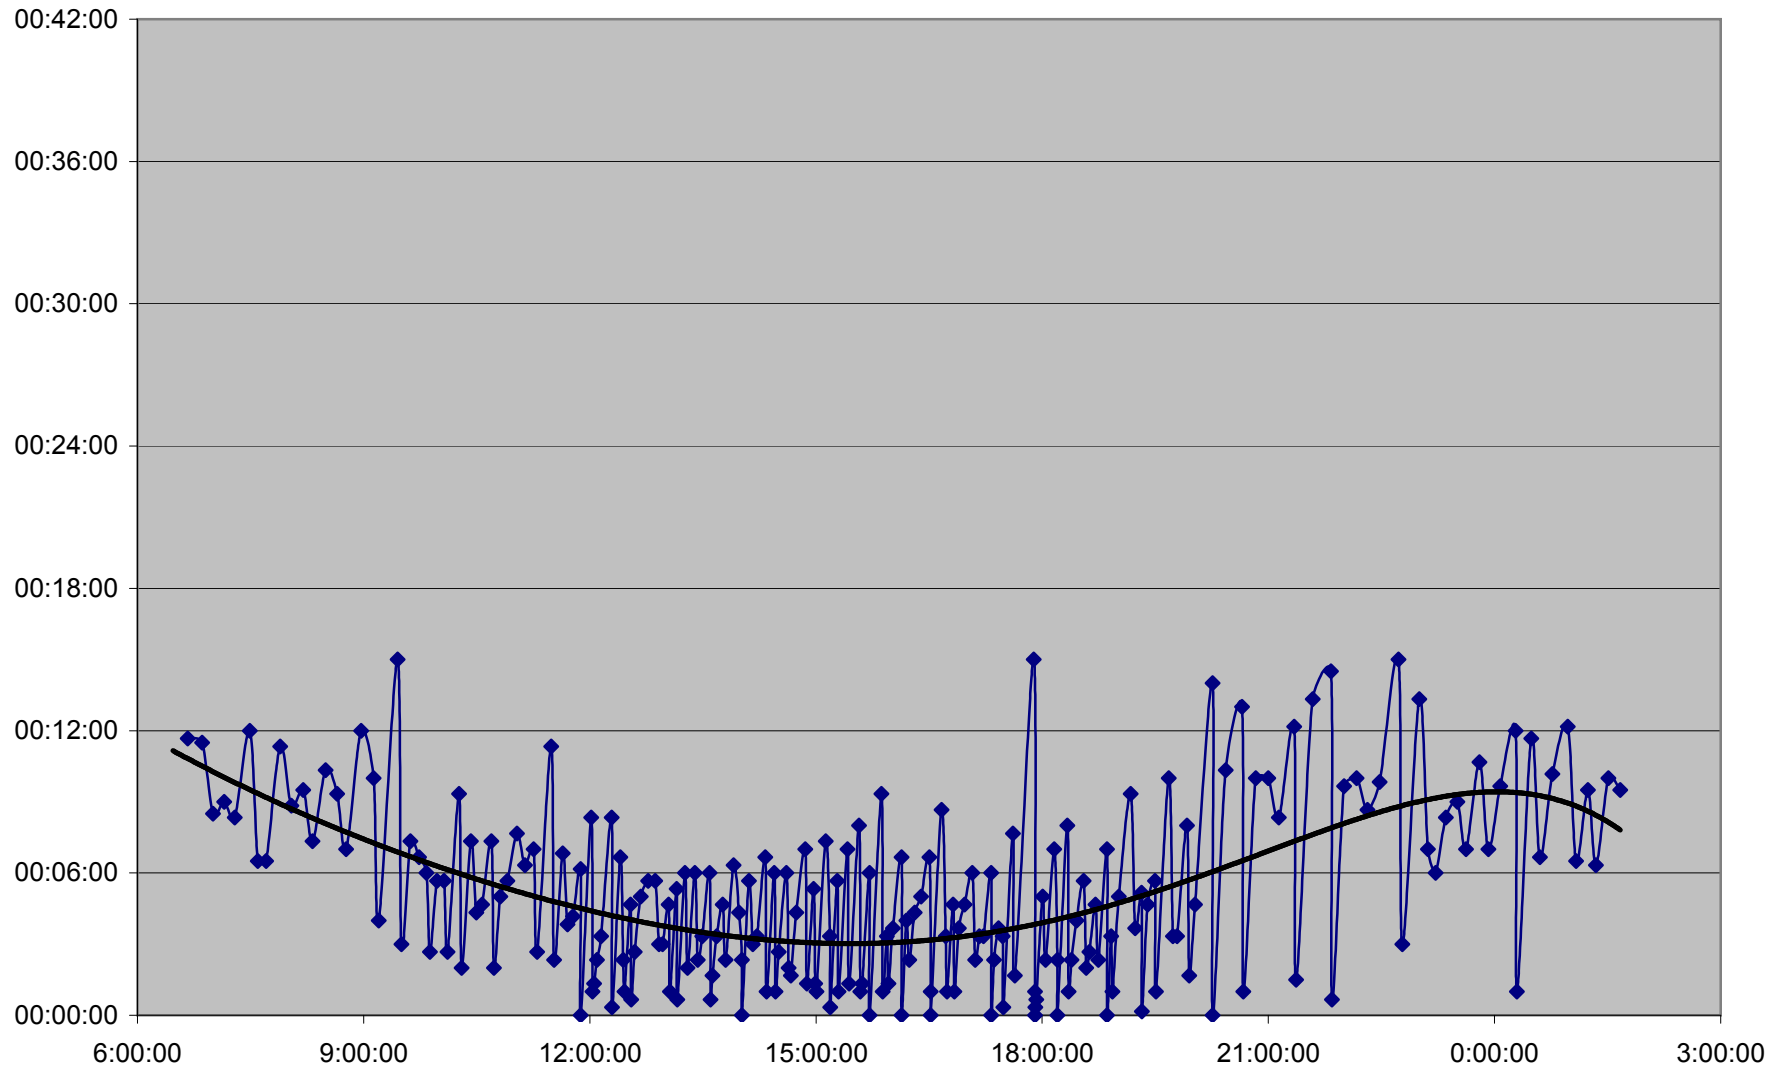

DUFFERIN Up Monday 25 Dec 2006 at Dufferin Loop

DUFFERIN Up Monday 25 Dec 2006 at King St.

DUFFERIN Up Monday 25 Dec 2006 at Dundas St.

DUFFERIN Up Monday 25 Dec 2006 at Dupont St.

DUFFERIN Up Monday 25 Dec 2006 at Eglinton Ave.

DUFFERIN Up Monday 25 Dec 2006 at South of Lawrence Ave.

DUFFERIN Up Monday 25 Dec 2006 at Wilson Ave.