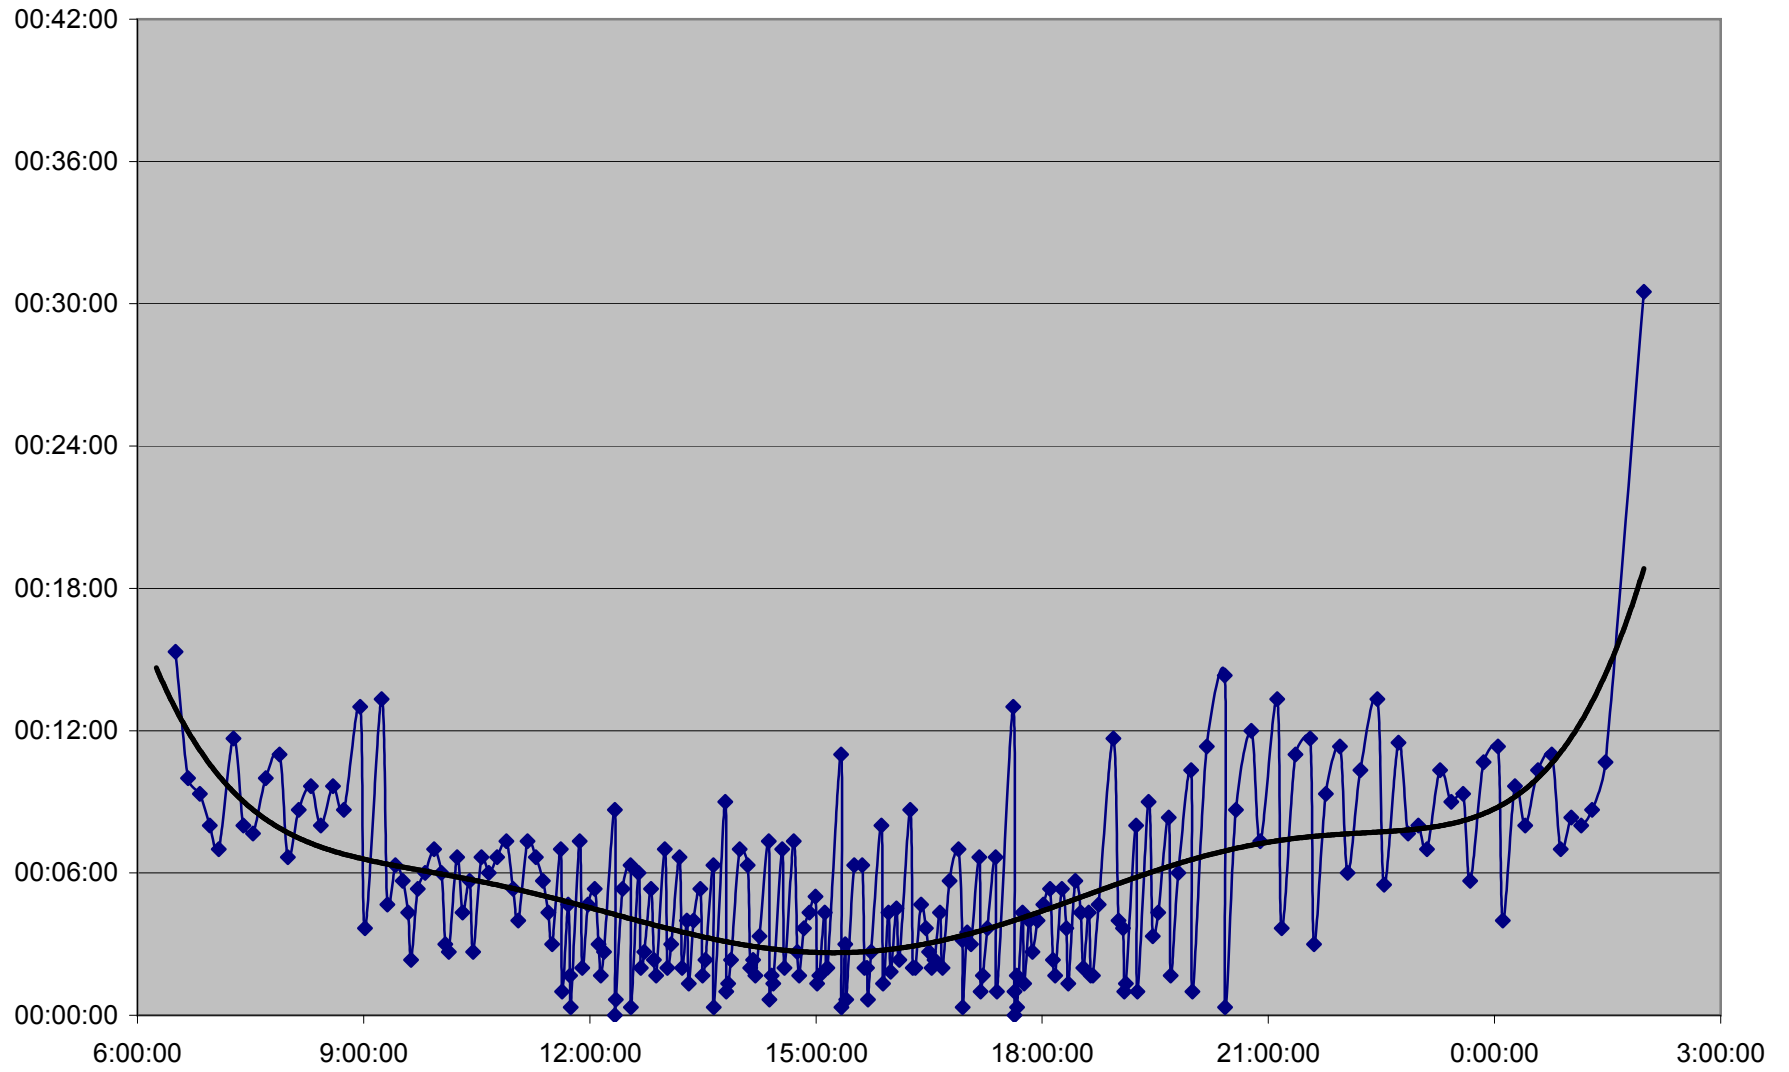

DUFFERIN Up Monday 25 Dec 2006 at Dufferin Loop

DUFFERIN Up Monday 25 Dec 2006 at King St.

DUFFERIN Up Monday 25 Dec 2006 at Dundas St.

DUFFERIN Up Monday 25 Dec 2006 at Dupont St.

DUFFERIN Up Monday 25 Dec 2006 at Eglinton Ave.

DUFFERIN Up Monday 25 Dec 2006 at South of Lawrence Ave.

DUFFERIN Up Monday 25 Dec 2006 at Wilson Ave.