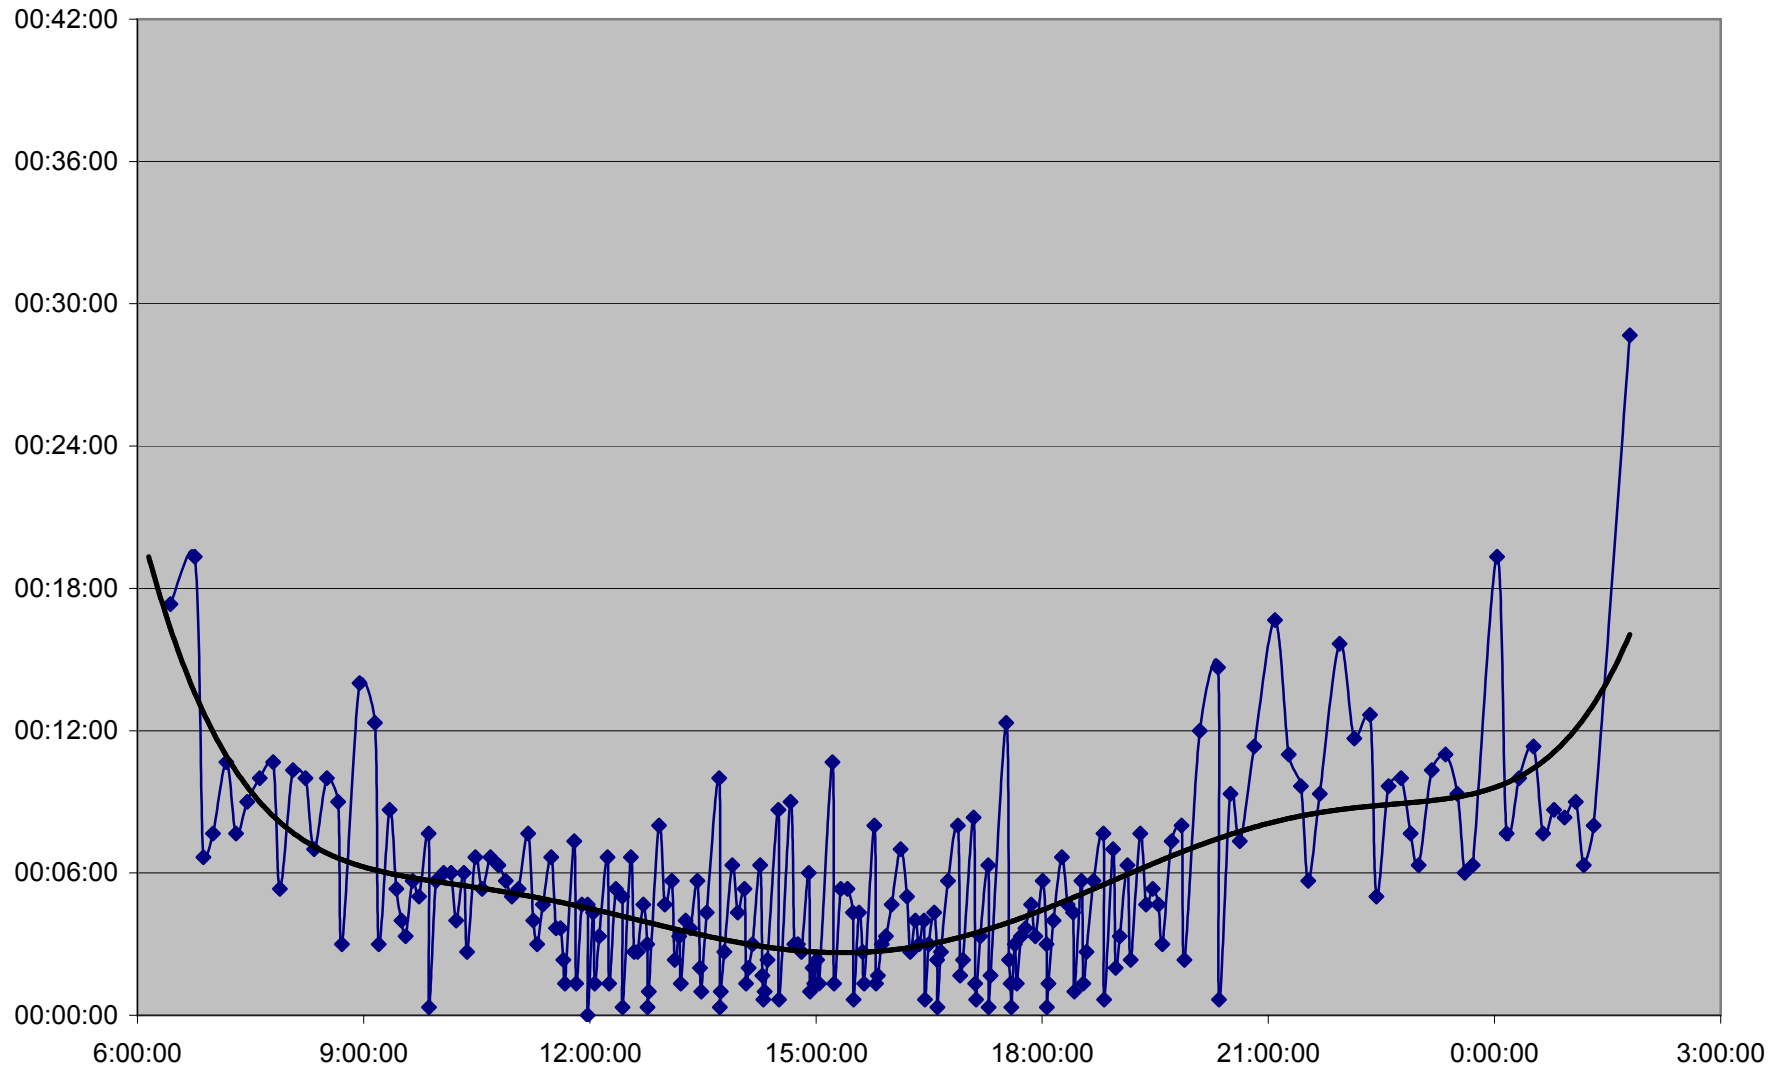

DUFFERIN Up Monday 25 Dec 2006 at Dufferin Loop

DUFFERIN Up Monday 25 Dec 2006 at King St.

DUFFERIN Up Monday 25 Dec 2006 at Dundas St.

DUFFERIN Up Monday 25 Dec 2006 at Dupont St.

DUFFERIN Up Monday 25 Dec 2006 at Eglinton Ave.

DUFFERIN Up Monday 25 Dec 2006 at South of Lawrence Ave.

DUFFERIN Up Monday 25 Dec 2006 at Wilson Ave.