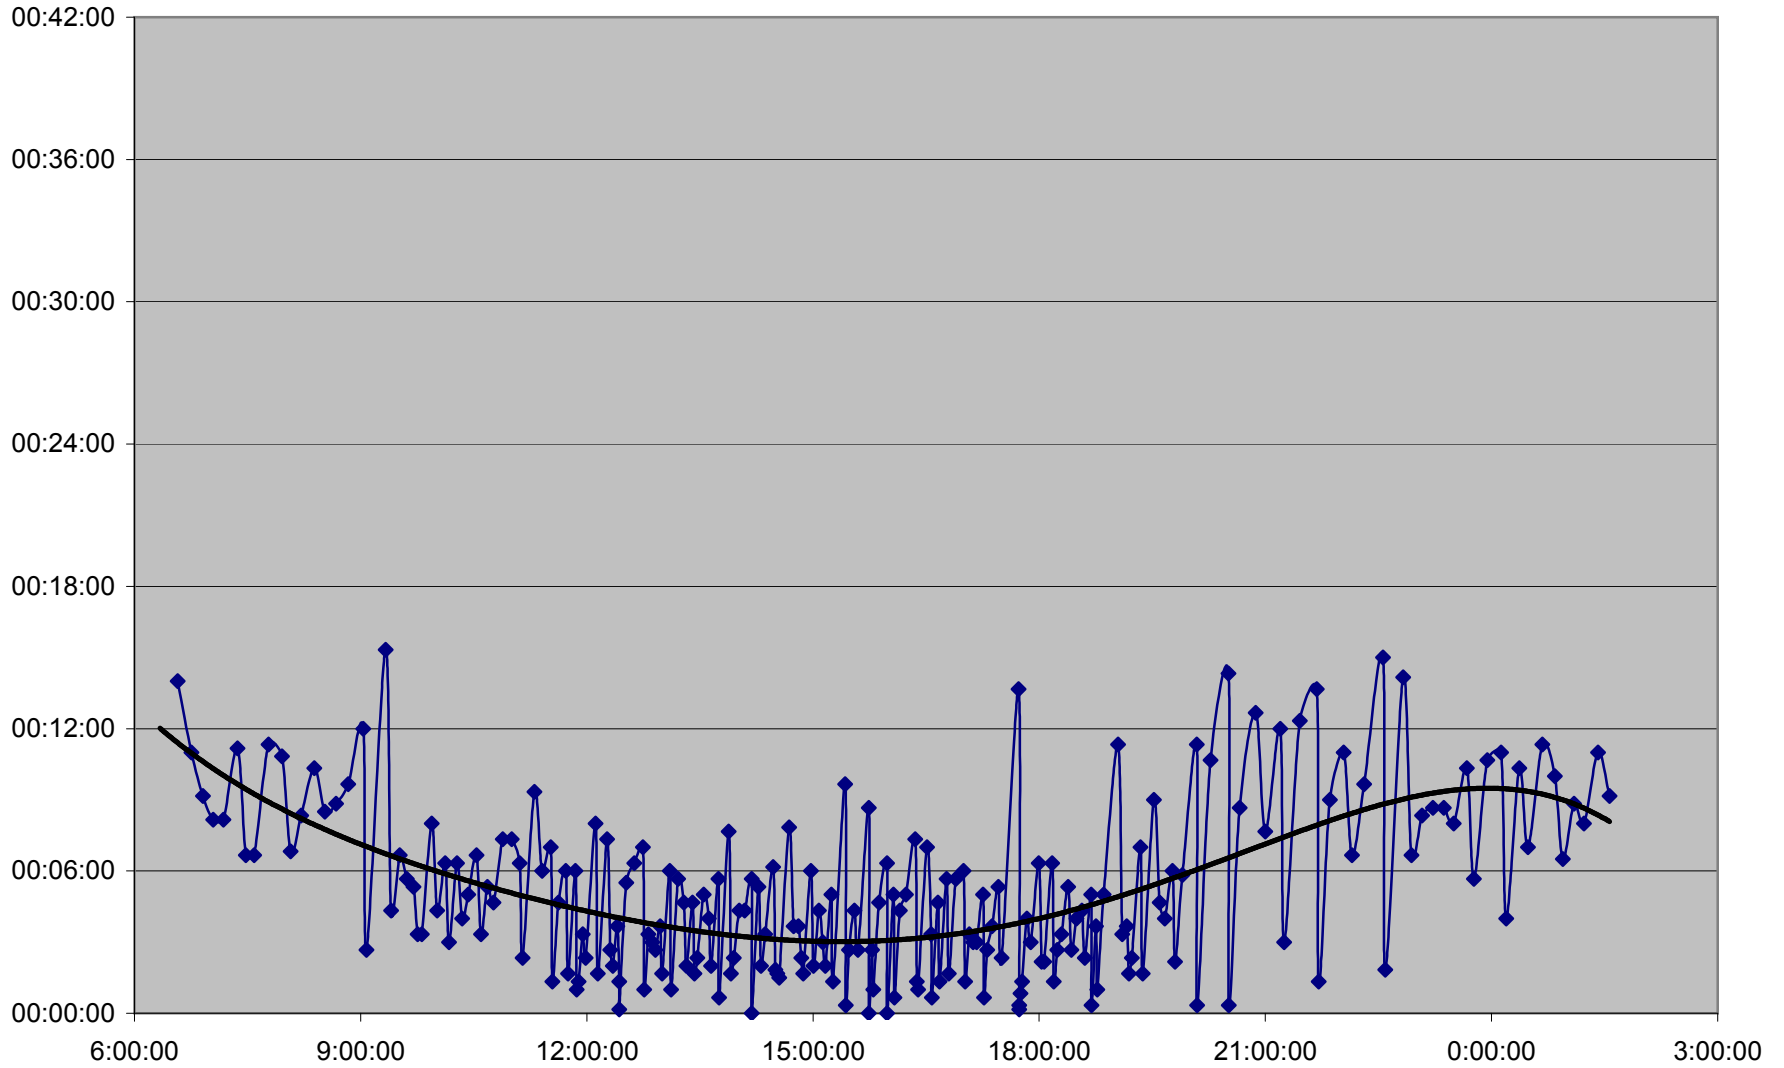

DUFFERIN Up Monday 25 Dec 2006 at Dufferin Loop

DUFFERIN Up Monday 25 Dec 2006 at King St.

DUFFERIN Up Monday 25 Dec 2006 at Dundas St.

DUFFERIN Up Monday 25 Dec 2006 at Dupont St.

DUFFERIN Up Monday 25 Dec 2006 at Eglinton Ave.

DUFFERIN Up Monday 25 Dec 2006 at South of Lawrence Ave.

DUFFERIN Up Monday 25 Dec 2006 at Wilson Ave.