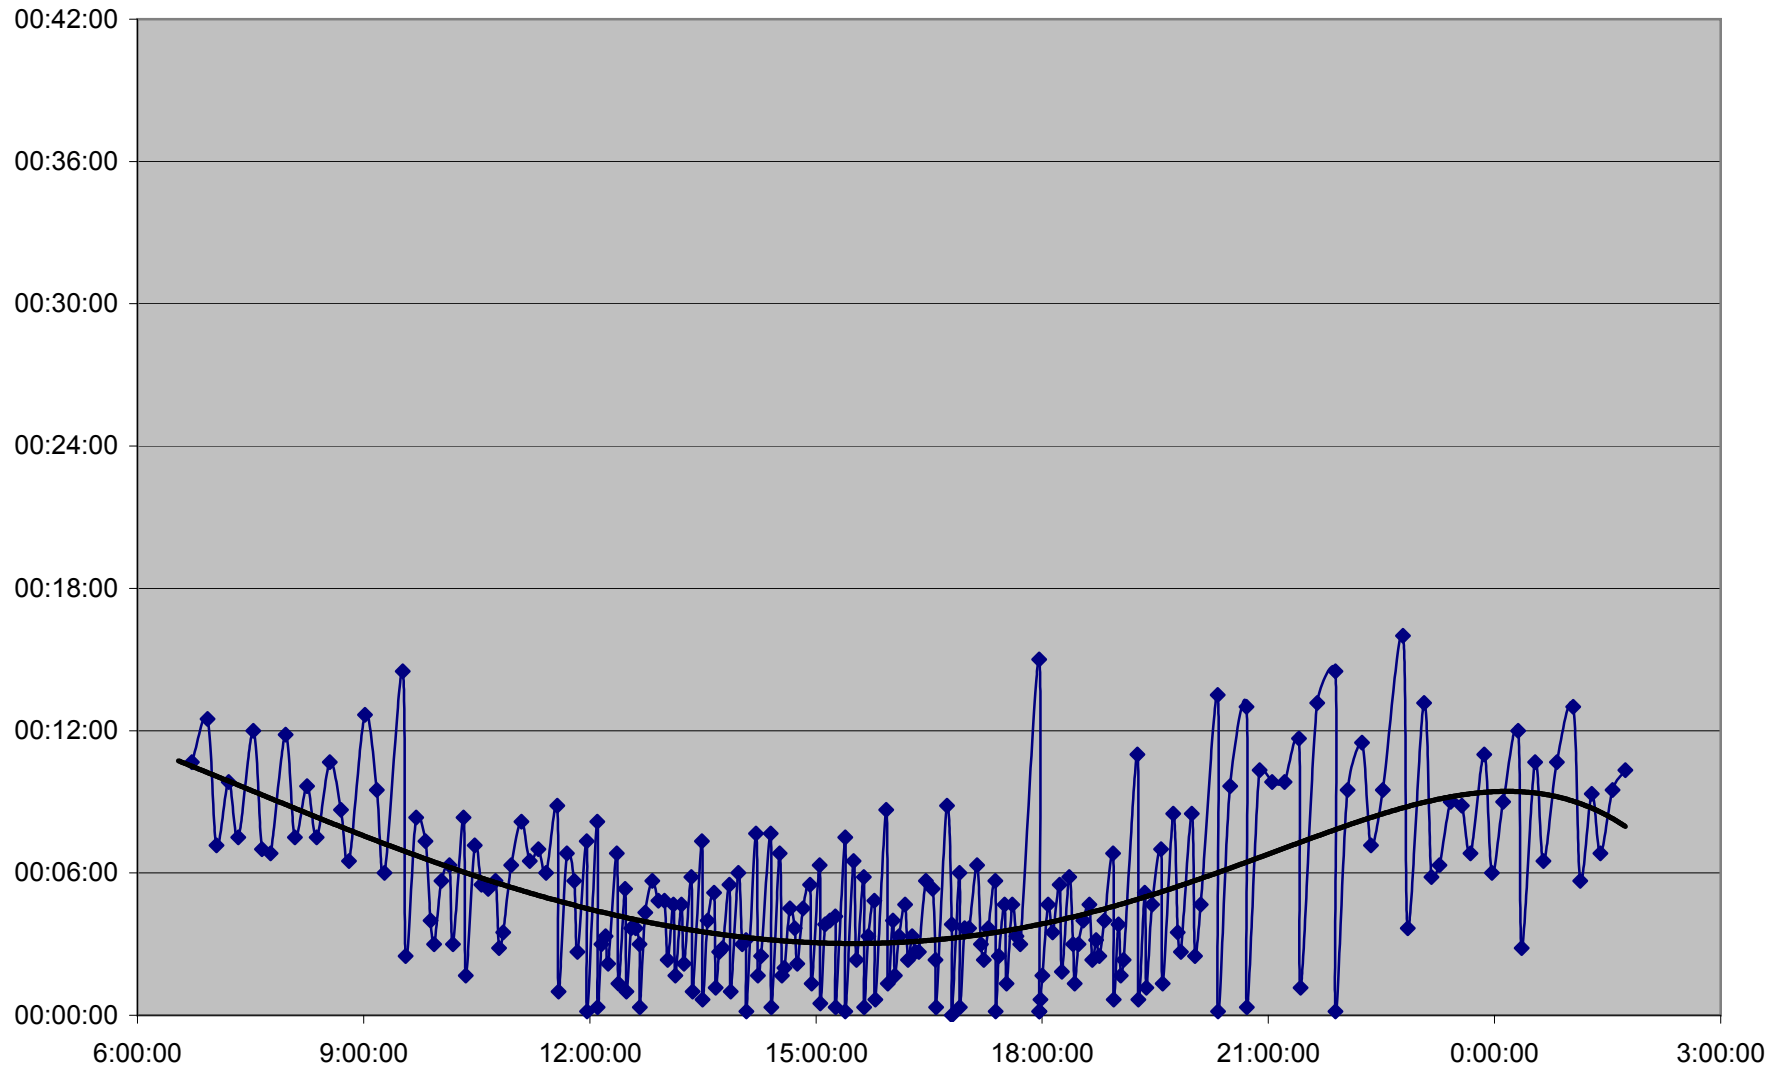

DUFFERIN Up Monday 25 Dec 2006 at Dufferin Loop

DUFFERIN Up Monday 25 Dec 2006 at King St.

DUFFERIN Up Monday 25 Dec 2006 at Dundas St.

DUFFERIN Up Monday 25 Dec 2006 at Dupont St.

DUFFERIN Up Monday 25 Dec 2006 at Eglinton Ave.

DUFFERIN Up Monday 25 Dec 2006 at South of Lawrence Ave.

DUFFERIN Up Monday 25 Dec 2006 at Wilson Ave.