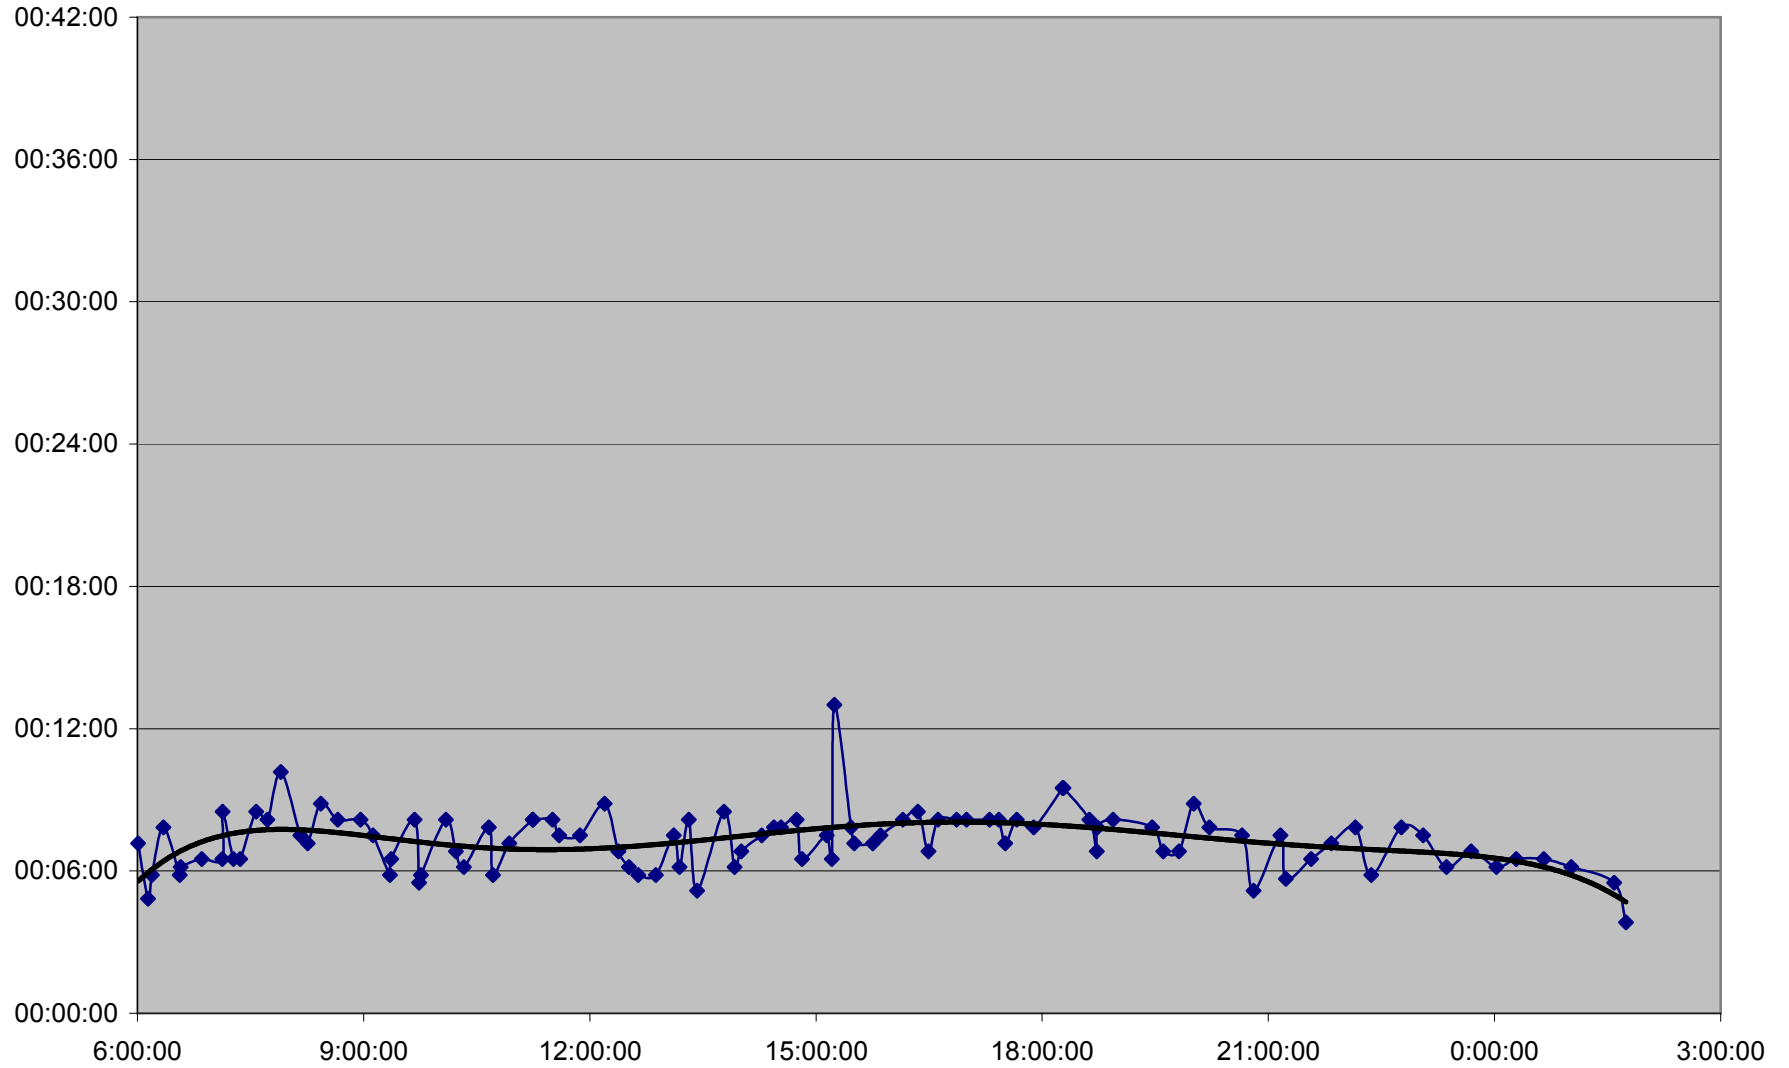

QUEEN Up 20061204 from Wilson Park Rd. to Parkside Dr.

QUEEN Up 20061204 from Parkside Dr. to Queensway Humber

QUEEN Up 20061204 from Queensway Humber to Lakeshore Humber

QUEEN Up 20061204 from Lakeshore Humber to Royal York

QUEEN Up 20061204 from Royal York to Kipling Ave.

QUEEN Up 20061204 from Kipling Ave. to Long Branch Loop