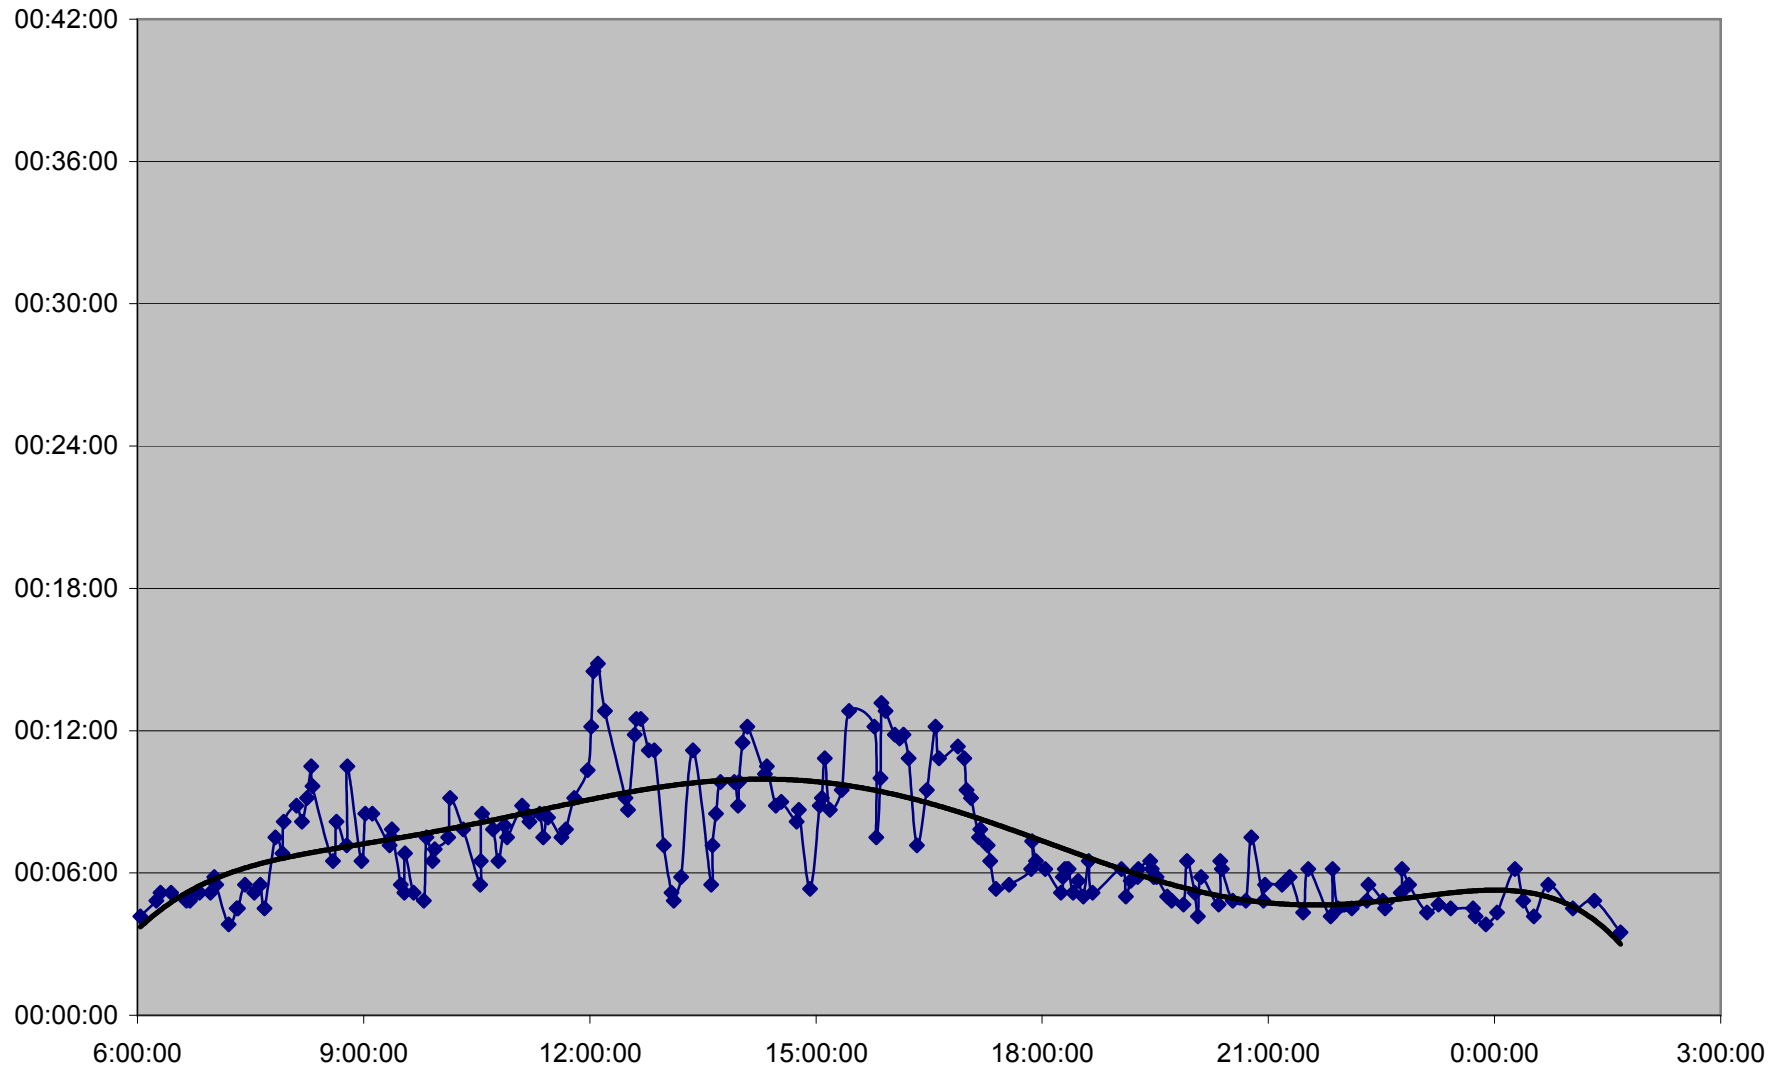

QUEEN Up 20061204 from Neville Loop to Woodbine Ave.

QUEEN Up 20061204 from Woodbine Ave. to Greenwood Ave.

QUEEN Up 20061204 from Greenwood Ave. to Broadview Ave.

QUEEN Up 20061204 from Broadview Ave. to Yonge St.

QUEEN Up 20061204 from Yonge St. to Spadina Ave.

QUEEN Up 20061204 from Spadina Ave. to Strachan Ave.

QUEEN Up 20061204 from Strachan Ave. to Gladstone Ave.

QUEEN Up 20061204 from Gladstone Ave. to Wilson Park Rd.

QUEEN Up 20061204 from Wilson Park Rd. to Parkside Dr.

QUEEN Up 20061204 from Parkside Dr. to Queensway Humber

QUEEN Up 20061204 from Queensway Humber to Lakeshore Humber

QUEEN Up 20061204 from Lakeshore Humber to Royal York

QUEEN Up 20061204 from Royal York to Kipling Ave.

QUEEN Up 20061204 from Kipling Ave. to Long Branch Loop