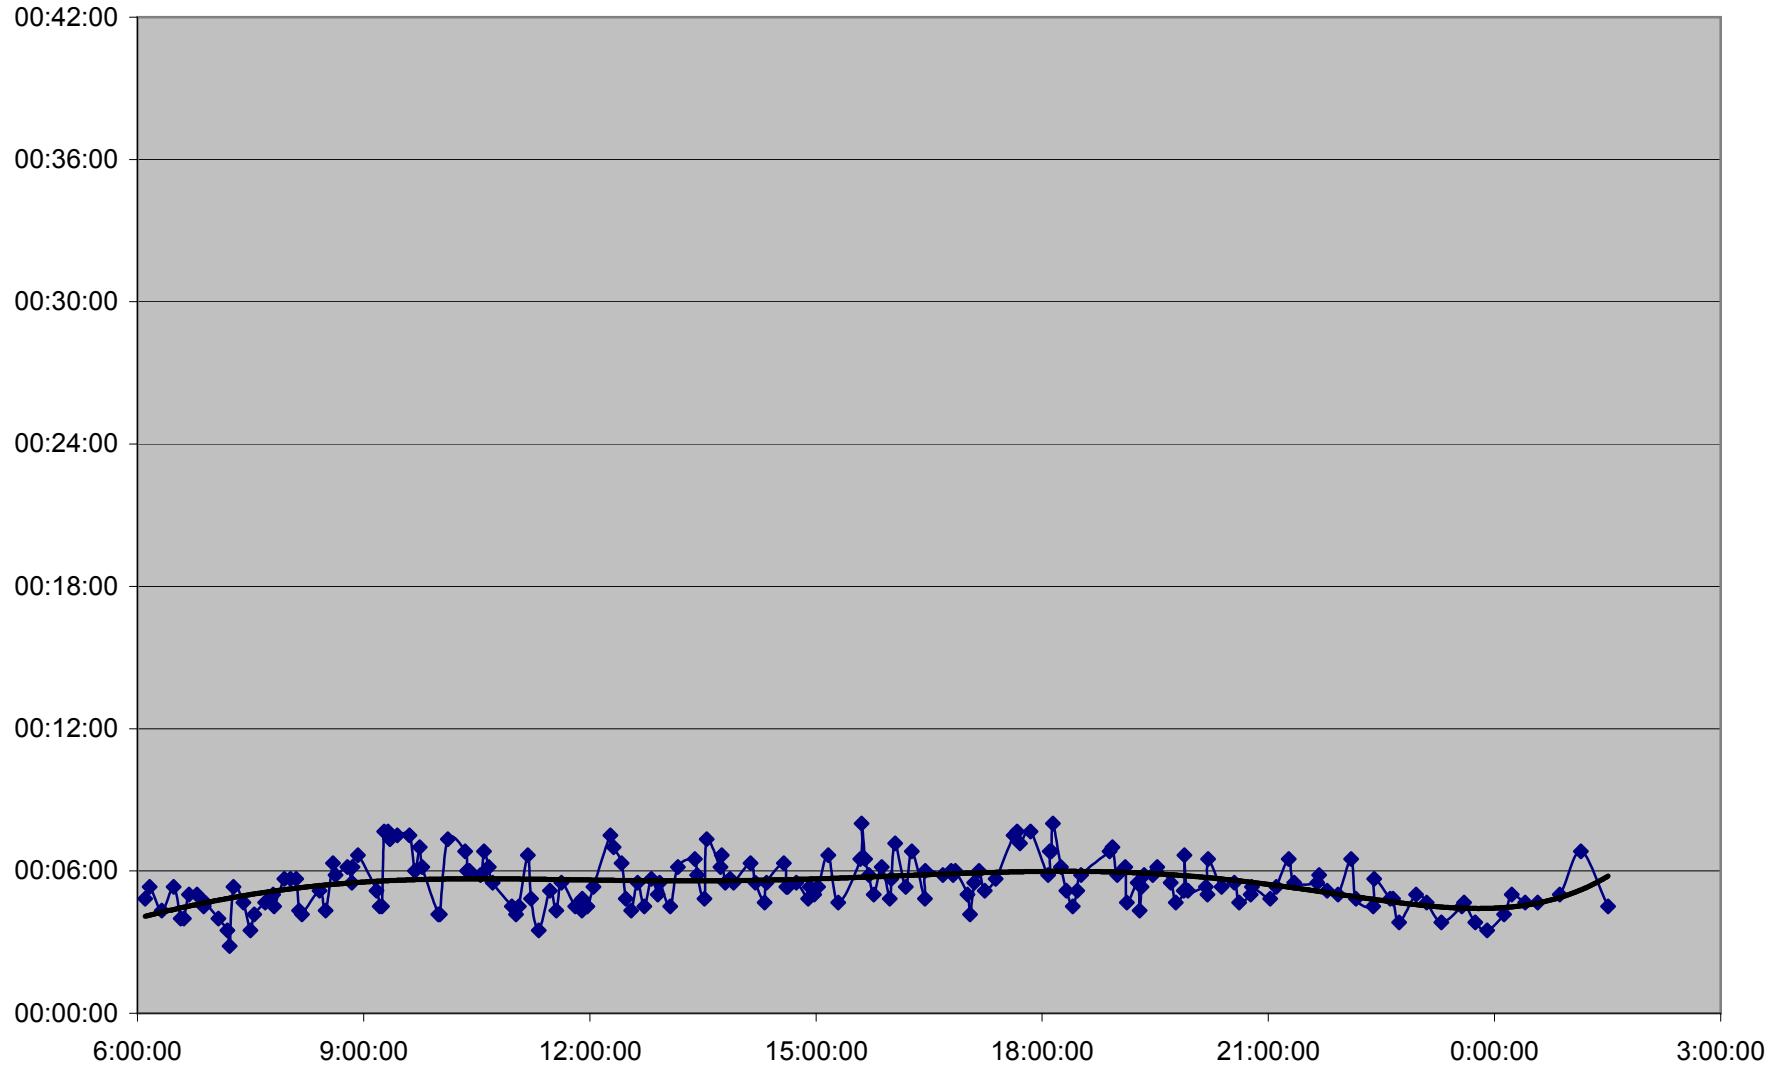

QUEEN Up 20061204 from Neville Loop to Woodbine Ave.

QUEEN Up 20061204 from Woodbine Ave. to Greenwood Ave.

QUEEN Up 20061204 from Greenwood Ave. to Broadview Ave.

QUEEN Up 20061204 from Broadview Ave. to Yonge St.

QUEEN Up 20061204 from Yonge St. to Spadina Ave.

QUEEN Up 20061204 from Spadina Ave. to Strachan Ave.

QUEEN Up 20061204 from Strachan Ave. to Gladstone Ave.

QUEEN Up 20061204 from Gladstone Ave. to Wilson Park Rd.

QUEEN Up 20061204 from Wilson Park Rd. to Parkside Dr.

QUEEN Up 20061204 from Parkside Dr. to Queensway Humber

QUEEN Up 20061204 from Queensway Humber to Lakeshore Humber

QUEEN Up 20061204 from Lakeshore Humber to Royal York

QUEEN Up 20061204 from Royal York to Kipling Ave.

QUEEN Up 20061204 from Kipling Ave. to Long Branch Loop