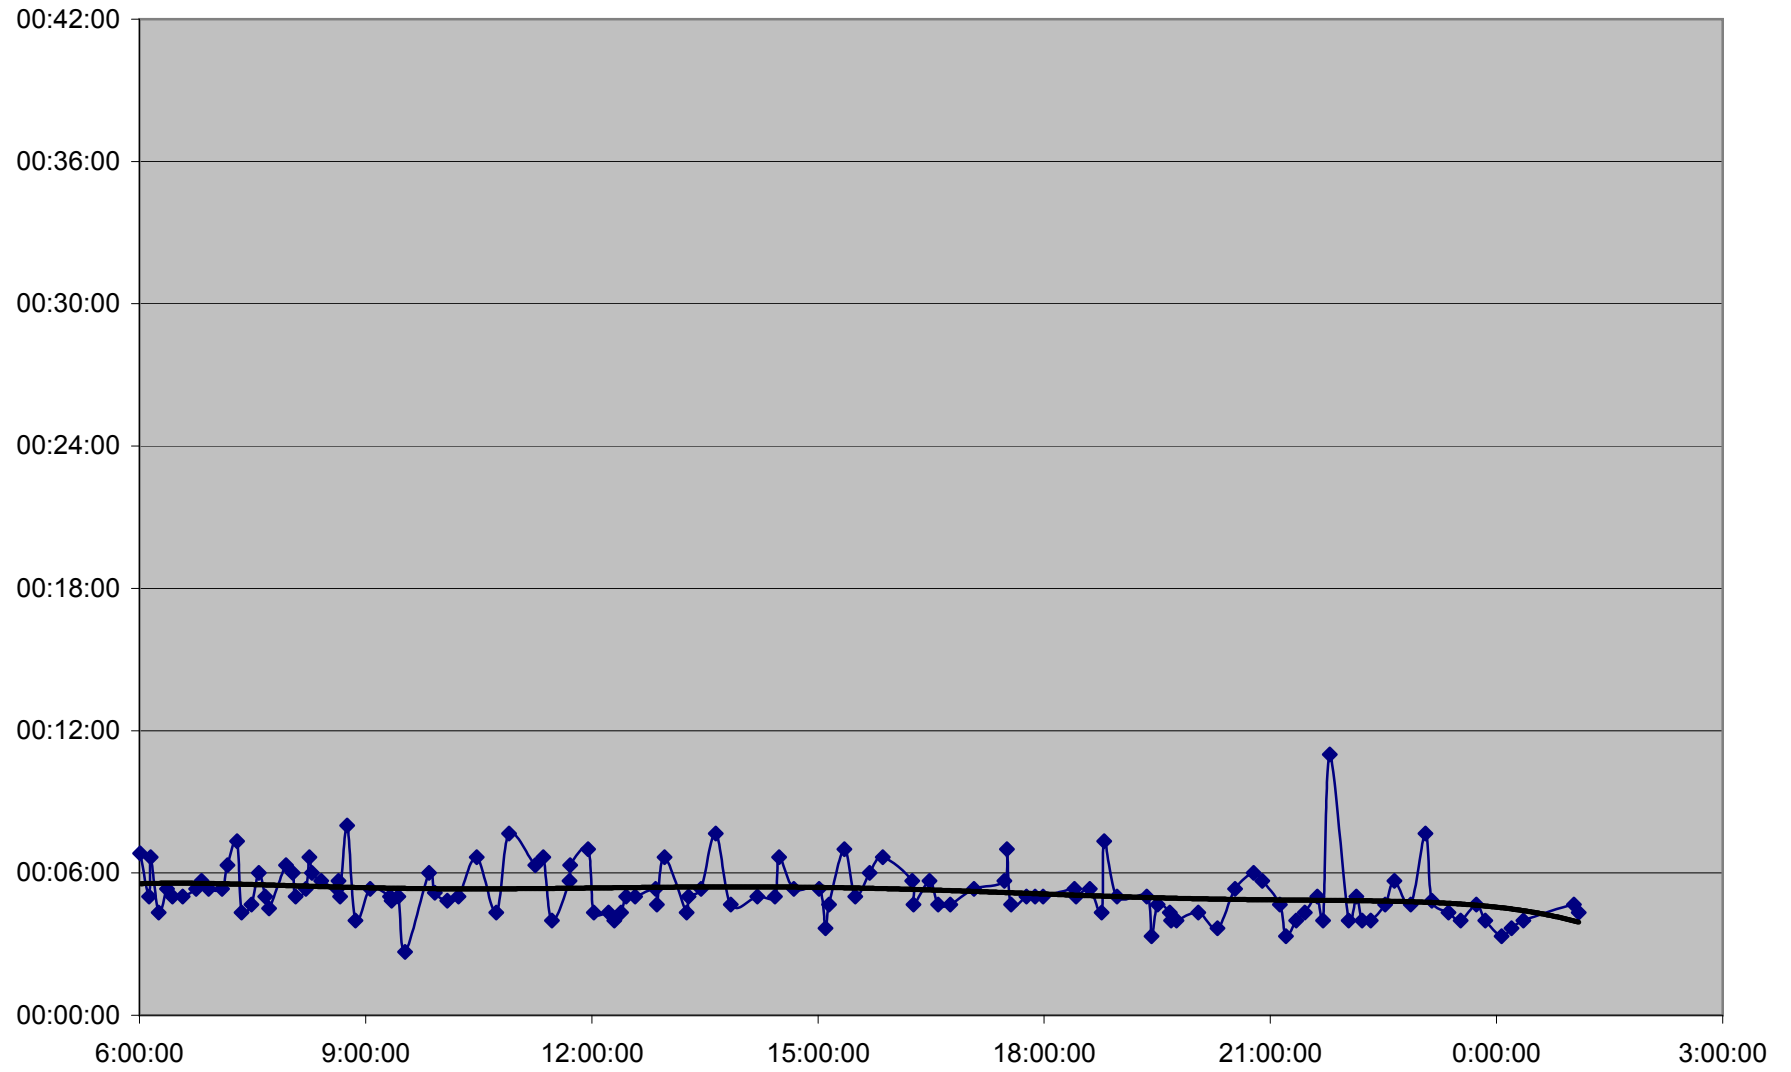

QUEEN Up 20061204 from Neville Loop to Woodbine Ave.

QUEEN Up 20061204 from Woodbine Ave. to Greenwood Ave.

QUEEN Up 20061204 from Greenwood Ave. to Broadview Ave.

QUEEN Up 20061204 from Broadview Ave. to Yonge St.

QUEEN Up 20061204 from Yonge St. to Spadina Ave.

QUEEN Up 20061204 from Spadina Ave. to Strachan Ave.

QUEEN Up 20061204 from Strachan Ave. to Gladstone Ave.

QUEEN Up 20061204 from Gladstone Ave. to Wilson Park Rd.

QUEEN Up 20061204 from Wilson Park Rd. to Parkside Dr.

QUEEN Up 20061204 from Parkside Dr. to Queensway Humber

QUEEN Up 20061204 from Queensway Humber to Lakeshore Humber

QUEEN Up 20061204 from Lakeshore Humber to Royal York

QUEEN Up 20061204 from Royal York to Kipling Ave.

QUEEN Up 20061204 from Kipling Ave. to Long Branch Loop