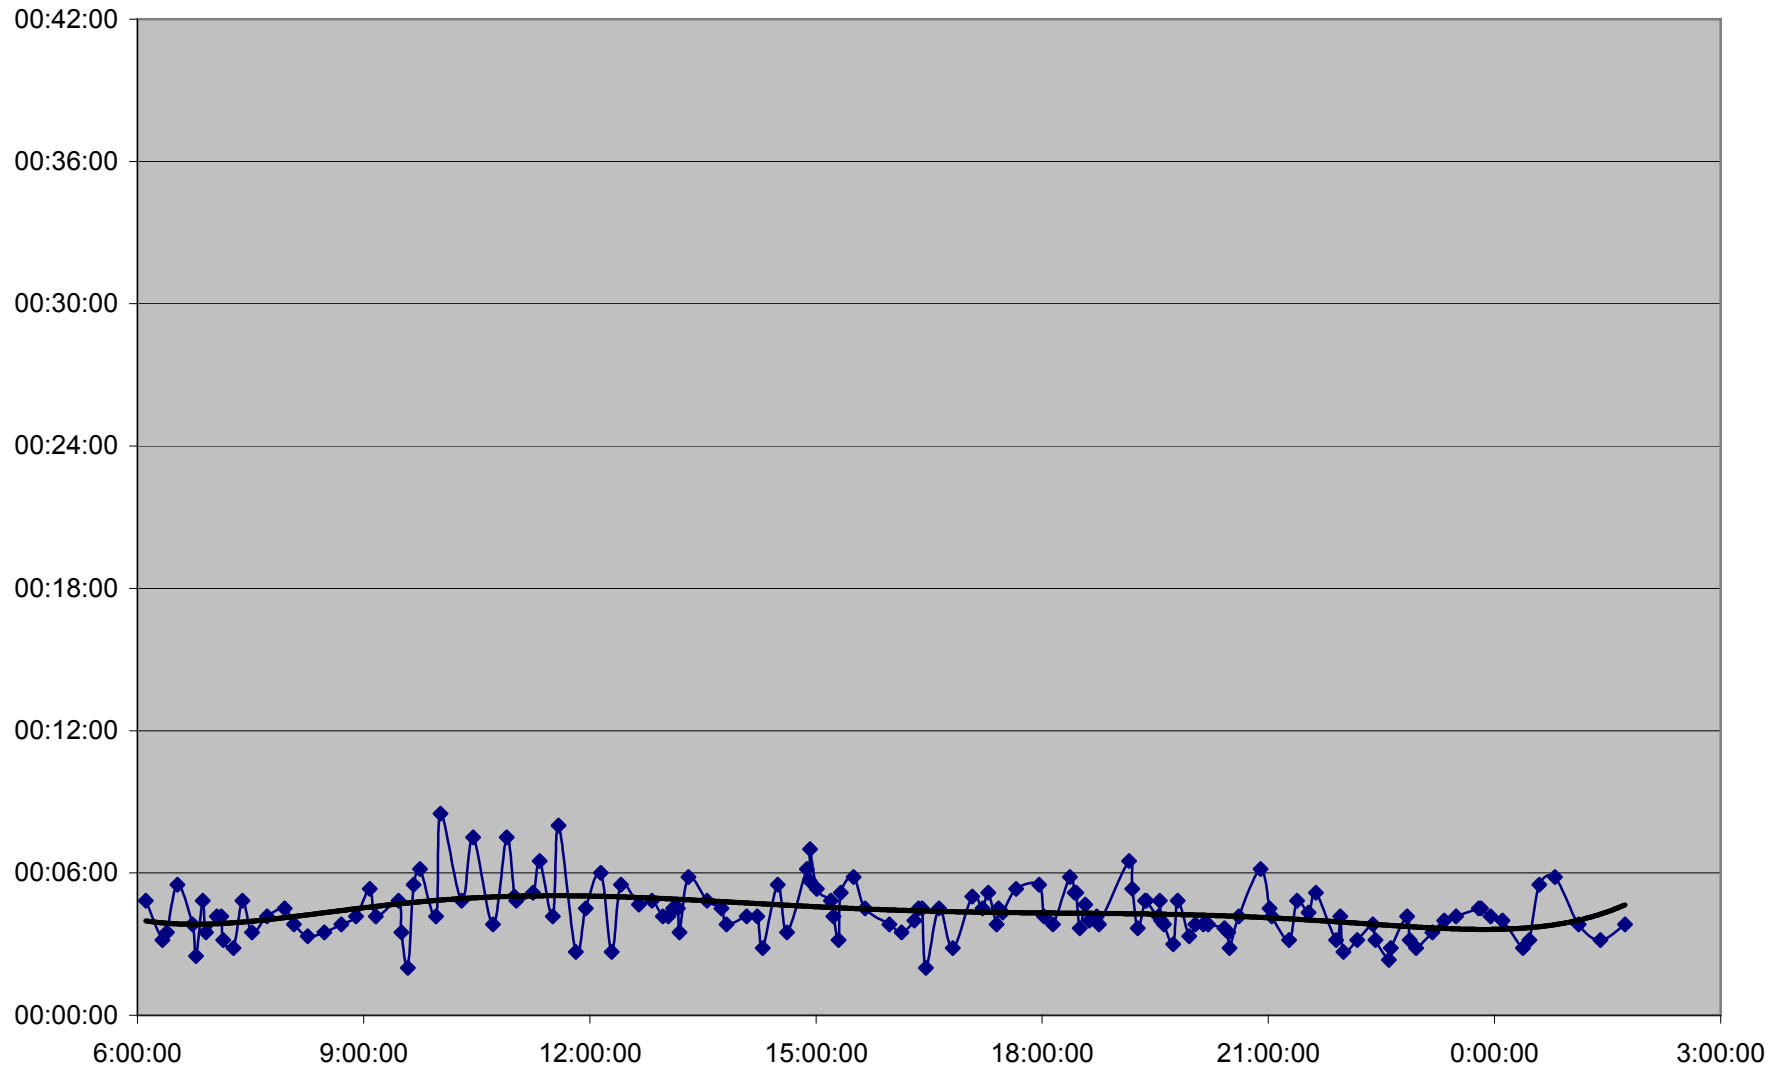

QUEEN Up 20061204 from Neville Loop to Woodbine Ave.

QUEEN Up 20061204 from Woodbine Ave. to Greenwood Ave.

QUEEN Up 20061204 from Greenwood Ave. to Broadview Ave.

QUEEN Up 20061204 from Broadview Ave. to Yonge St.

QUEEN Up 20061204 from Yonge St. to Spadina Ave.

QUEEN Up 20061204 from Spadina Ave. to Strachan Ave.

QUEEN Up 20061204 from Strachan Ave. to Gladstone Ave.

QUEEN Up 20061204 from Gladstone Ave. to Wilson Park Rd.

QUEEN Up 20061204 from Wilson Park Rd. to Parkside Dr.

QUEEN Up 20061204 from Parkside Dr. to Queensway Humber

QUEEN Up 20061204 from Queensway Humber to Lakeshore Humber

QUEEN Up 20061204 from Lakeshore Humber to Royal York

QUEEN Up 20061204 from Royal York to Kipling Ave.

QUEEN Up 20061204 from Kipling Ave. to Long Branch Loop