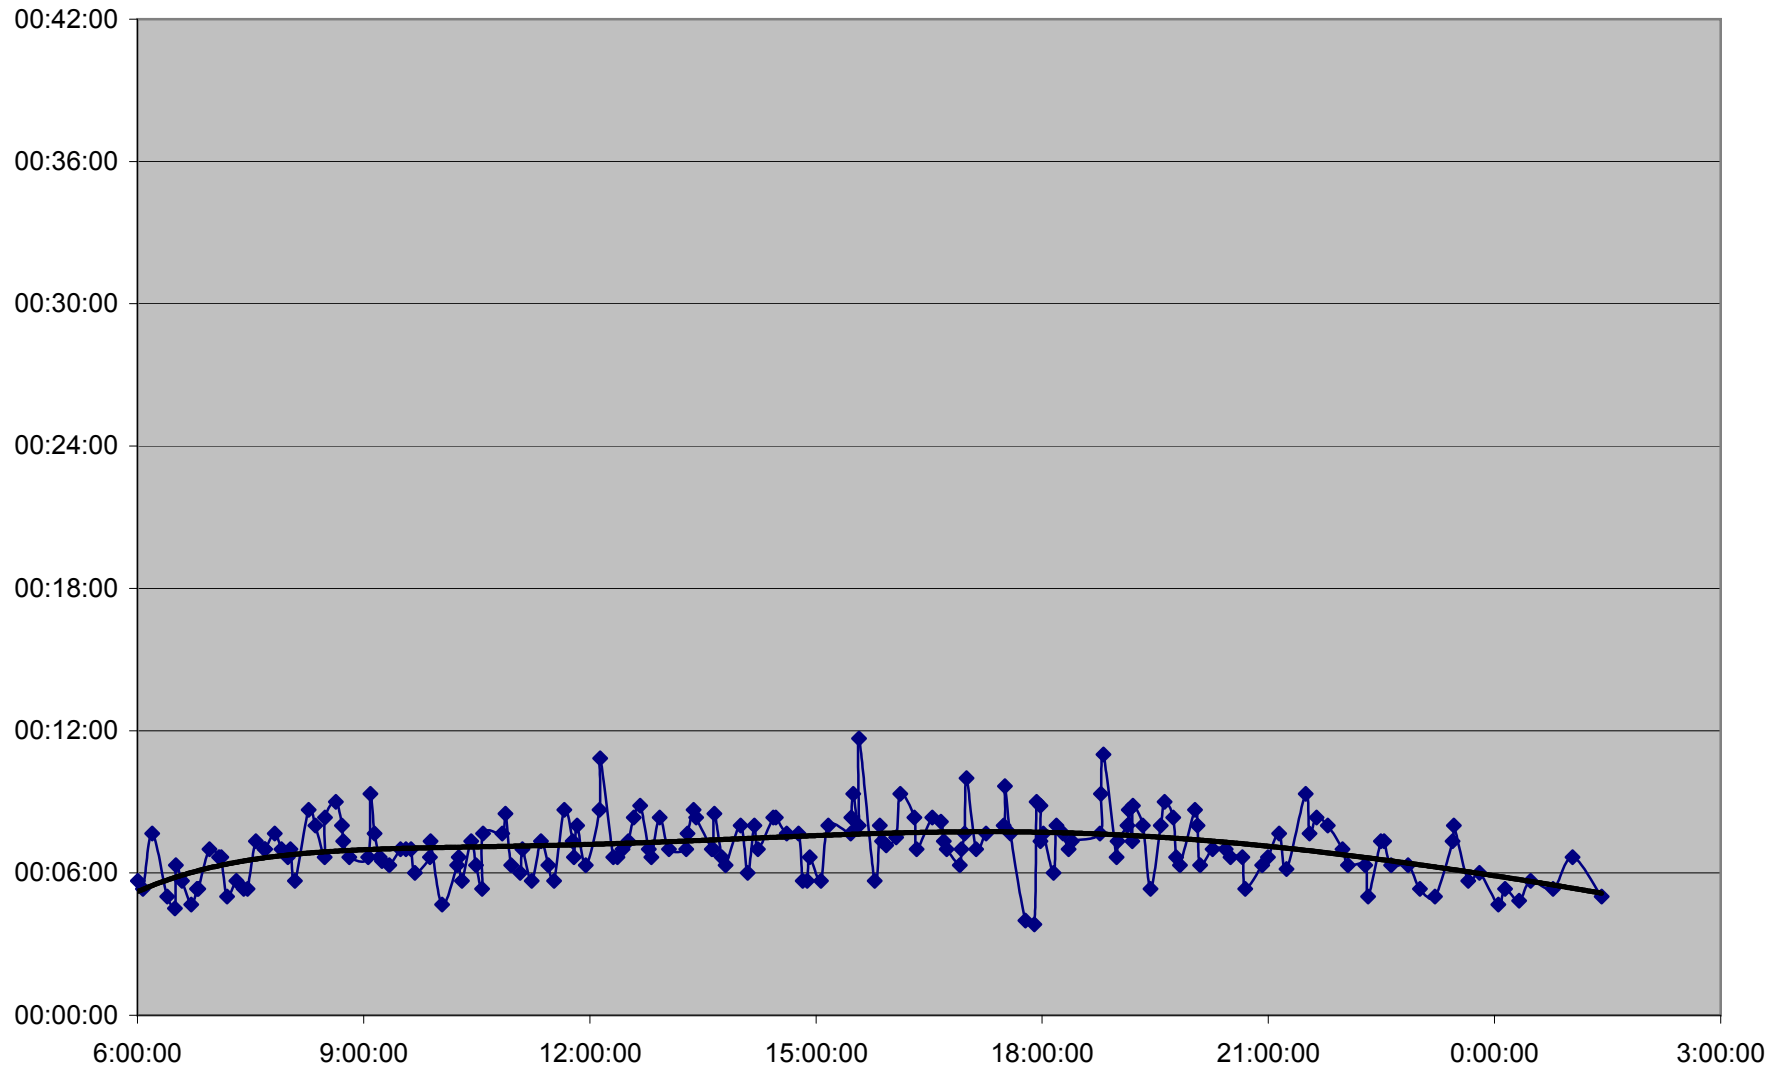

QUEEN Up 20061204 from Neville Loop to Woodbine Ave.

QUEEN Up 20061204 from Woodbine Ave. to Greenwood Ave.

QUEEN Up 20061204 from Greenwood Ave. to Broadview Ave.

QUEEN Up 20061204 from Broadview Ave. to Yonge St.

QUEEN Up 20061204 from Yonge St. to Spadina Ave.

QUEEN Up 20061204 from Spadina Ave. to Strachan Ave.

QUEEN Up 20061204 from Strachan Ave. to Gladstone Ave.

QUEEN Up 20061204 from Gladstone Ave. to Wilson Park Rd.

QUEEN Up 20061204 from Wilson Park Rd. to Parkside Dr.

QUEEN Up 20061204 from Parkside Dr. to Queensway Humber

QUEEN Up 20061204 from Queensway Humber to Lakeshore Humber

QUEEN Up 20061204 from Lakeshore Humber to Royal York

QUEEN Up 20061204 from Royal York to Kipling Ave.

QUEEN Up 20061204 from Kipling Ave. to Long Branch Loop