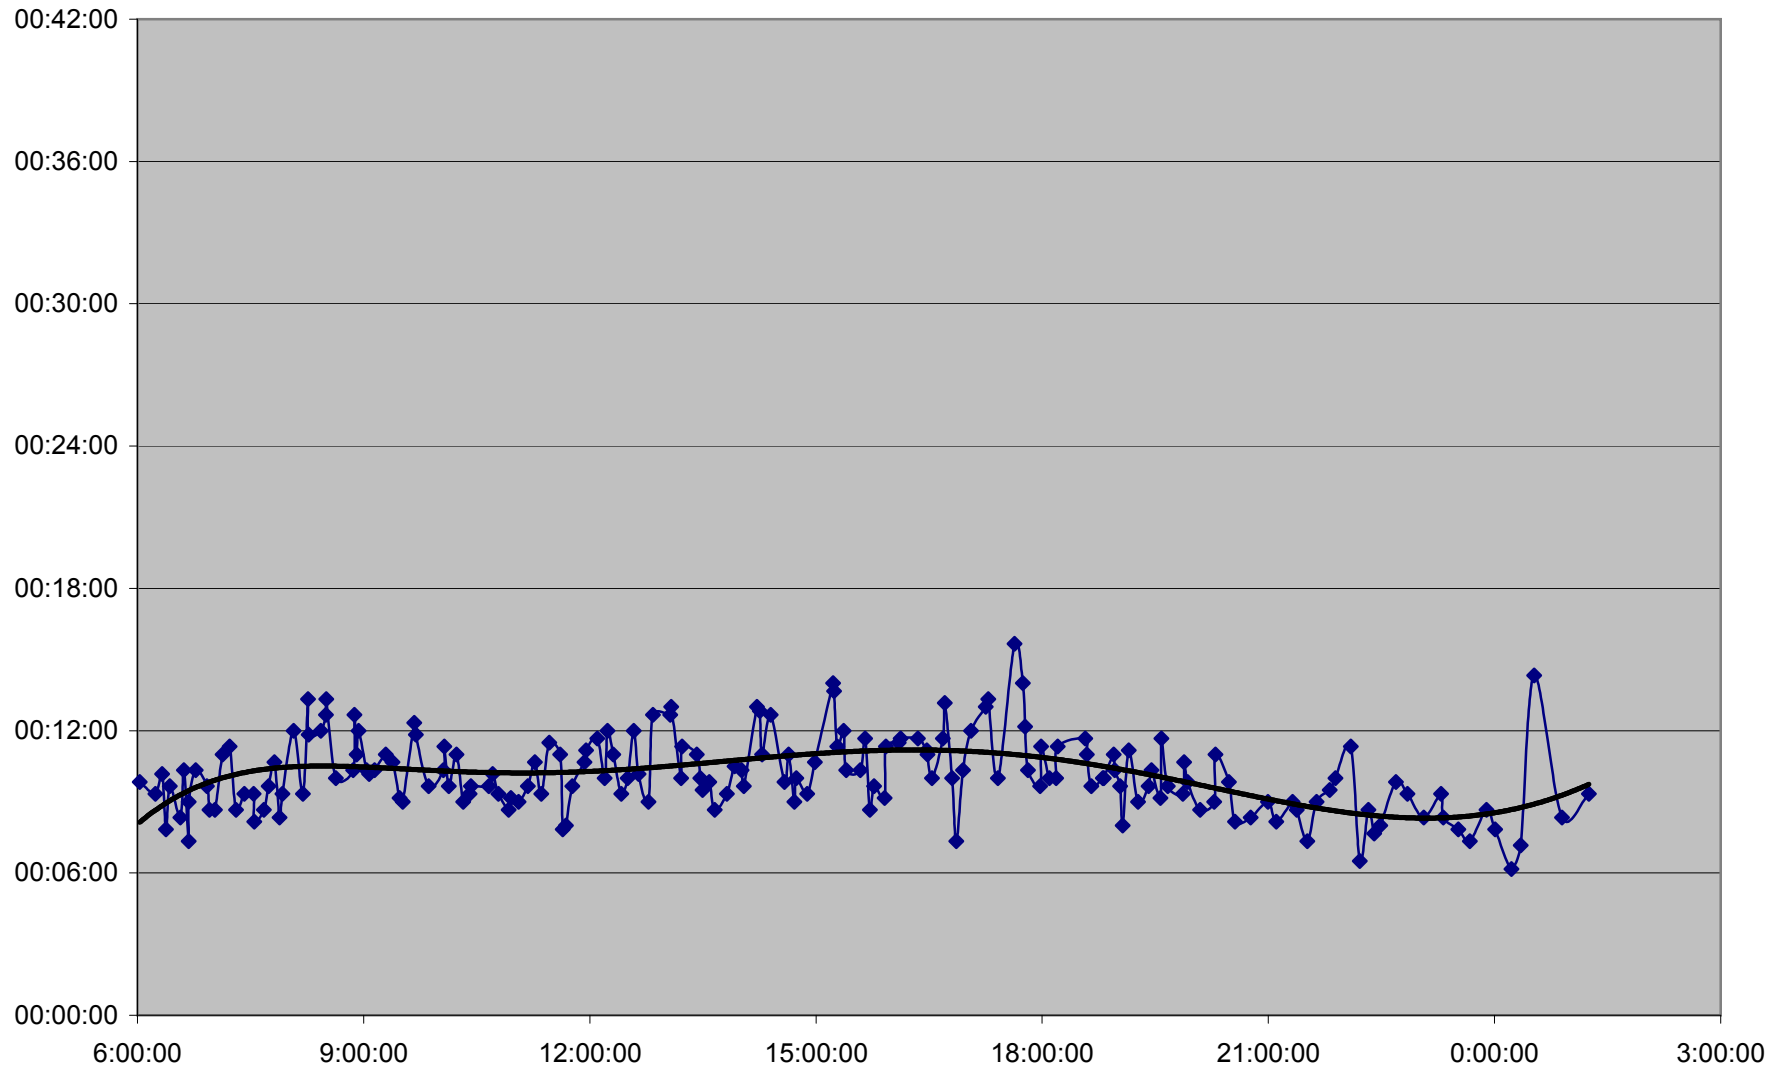

QUEEN Up 20061204 from Neville Loop to Woodbine Ave.

QUEEN Up 20061204 from Woodbine Ave. to Greenwood Ave.

QUEEN Up 20061204 from Greenwood Ave. to Broadview Ave.

QUEEN Up 20061204 from Broadview Ave. to Yonge St.

QUEEN Up 20061204 from Yonge St. to Spadina Ave.

QUEEN Up 20061204 from Spadina Ave. to Strachan Ave.

QUEEN Up 20061204 from Strachan Ave. to Gladstone Ave.

QUEEN Up 20061204 from Gladstone Ave. to Wilson Park Rd.

QUEEN Up 20061204 from Wilson Park Rd. to Parkside Dr.

QUEEN Up 20061204 from Parkside Dr. to Queensway Humber

QUEEN Up 20061204 from Queensway Humber to Lakeshore Humber

QUEEN Up 20061204 from Lakeshore Humber to Royal York

QUEEN Up 20061204 from Royal York to Kipling Ave.

QUEEN Up 20061204 from Kipling Ave. to Long Branch Loop