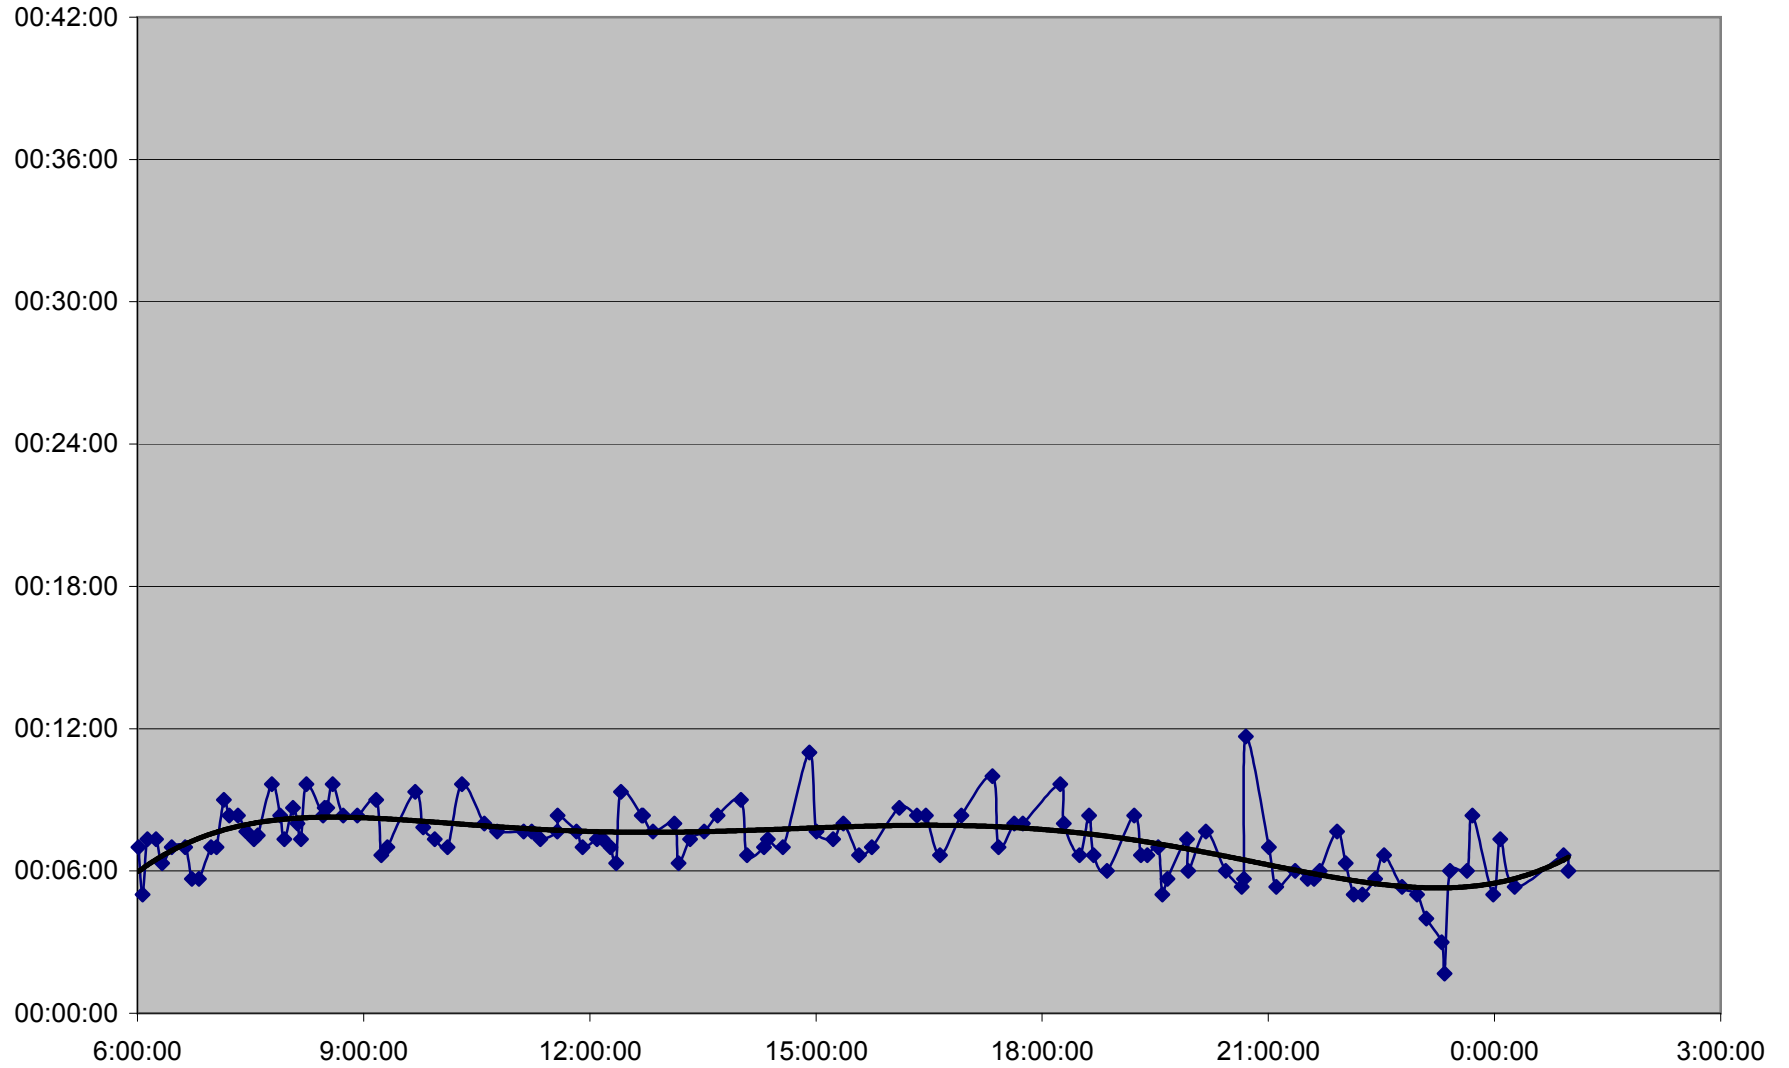

QUEEN Up 20061204 from Neville Loop to Woodbine Ave.

QUEEN Up 20061204 from Woodbine Ave. to Greenwood Ave.

QUEEN Up 20061204 from Greenwood Ave. to Broadview Ave.

QUEEN Up 20061204 from Broadview Ave. to Yonge St.

QUEEN Up 20061204 from Yonge St. to Spadina Ave.

QUEEN Up 20061204 from Spadina Ave. to Strachan Ave.

QUEEN Up 20061204 from Strachan Ave. to Gladstone Ave.

QUEEN Up 20061204 from Gladstone Ave. to Wilson Park Rd.

QUEEN Up 20061204 from Wilson Park Rd. to Parkside Dr.

QUEEN Up 20061204 from Parkside Dr. to Queensway Humber

QUEEN Up 20061204 from Queensway Humber to Lakeshore Humber

QUEEN Up 20061204 from Lakeshore Humber to Royal York

QUEEN Up 20061204 from Royal York to Kipling Ave.

QUEEN Up 20061204 from Kipling Ave. to Long Branch Loop