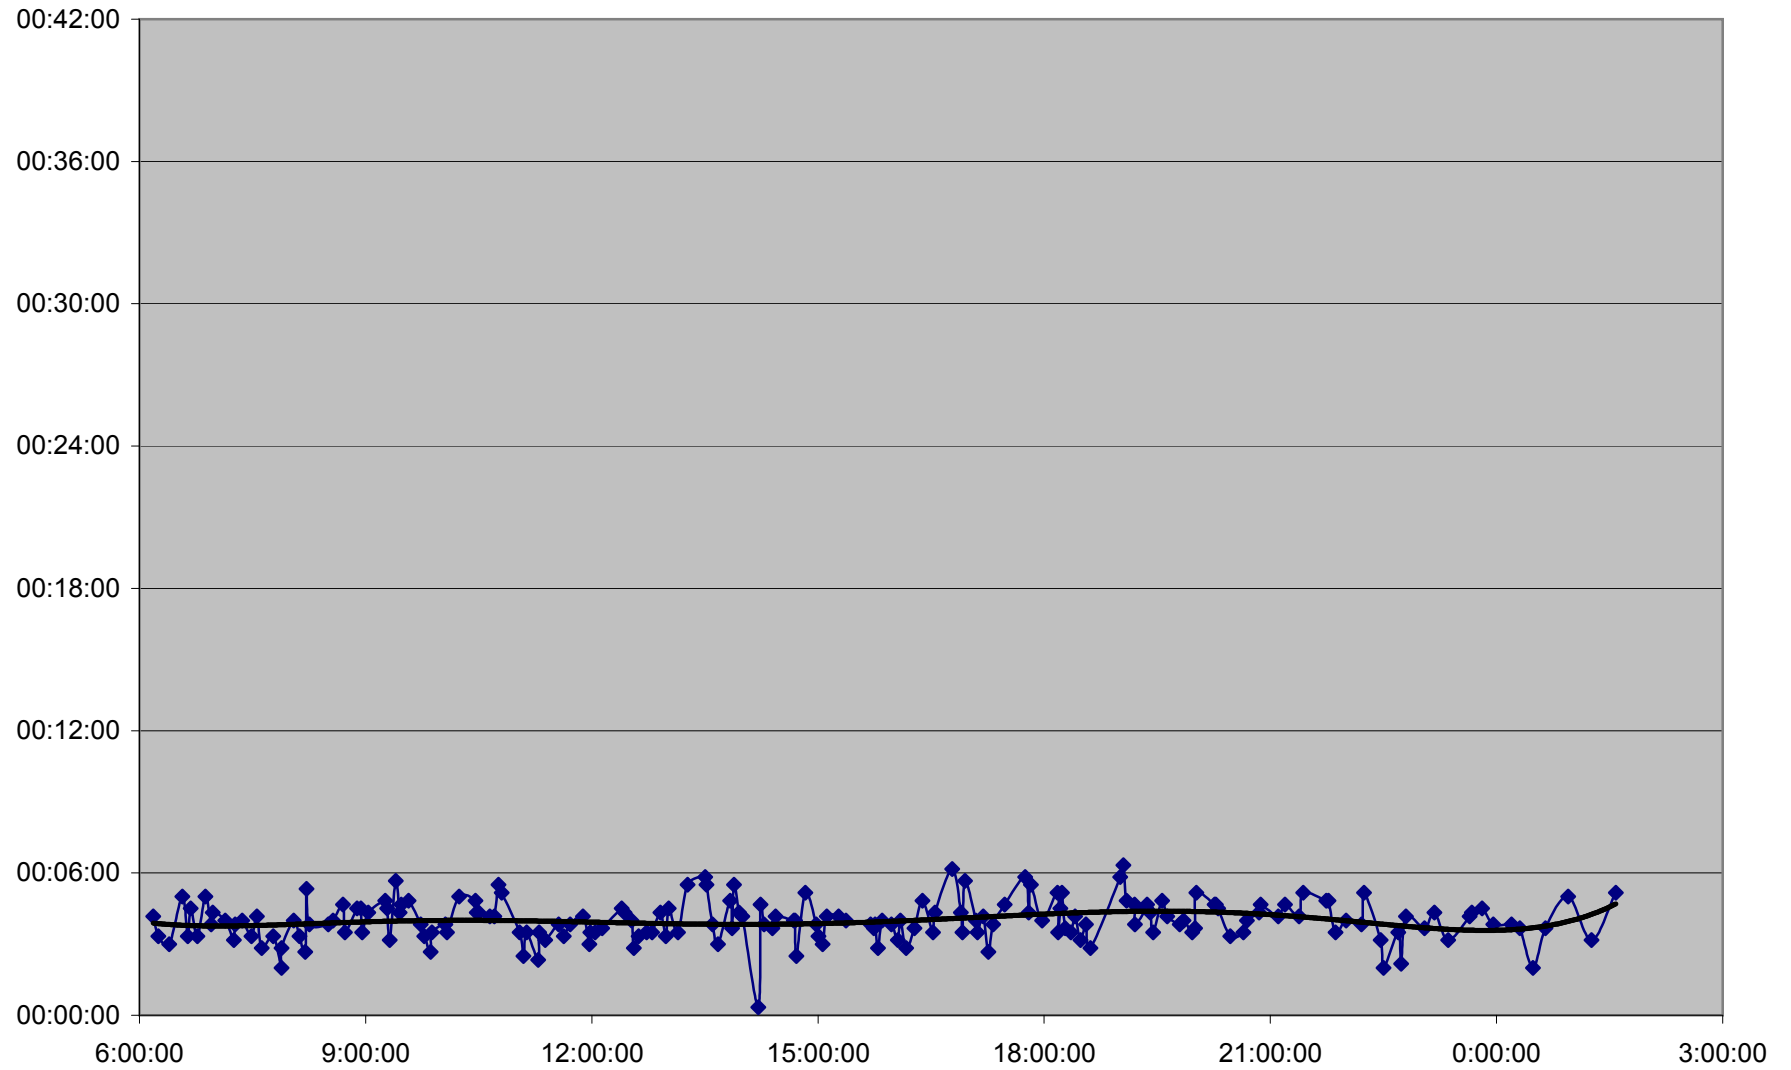

QUEEN Up 20061204 from Neville Loop to Woodbine Ave.

QUEEN Up 20061204 from Woodbine Ave. to Greenwood Ave.

QUEEN Up 20061204 from Greenwood Ave. to Broadview Ave.

QUEEN Up 20061204 from Broadview Ave. to Yonge St.

QUEEN Up 20061204 from Yonge St. to Spadina Ave.

QUEEN Up 20061204 from Spadina Ave. to Strachan Ave.

QUEEN Up 20061204 from Strachan Ave. to Gladstone Ave.

QUEEN Up 20061204 from Gladstone Ave. to Wilson Park Rd.

QUEEN Up 20061204 from Wilson Park Rd. to Parkside Dr.

QUEEN Up 20061204 from Parkside Dr. to Queensway Humber

QUEEN Up 20061204 from Queensway Humber to Lakeshore Humber

QUEEN Up 20061204 from Lakeshore Humber to Royal York

QUEEN Up 20061204 from Royal York to Kipling Ave.

QUEEN Up 20061204 from Kipling Ave. to Long Branch Loop