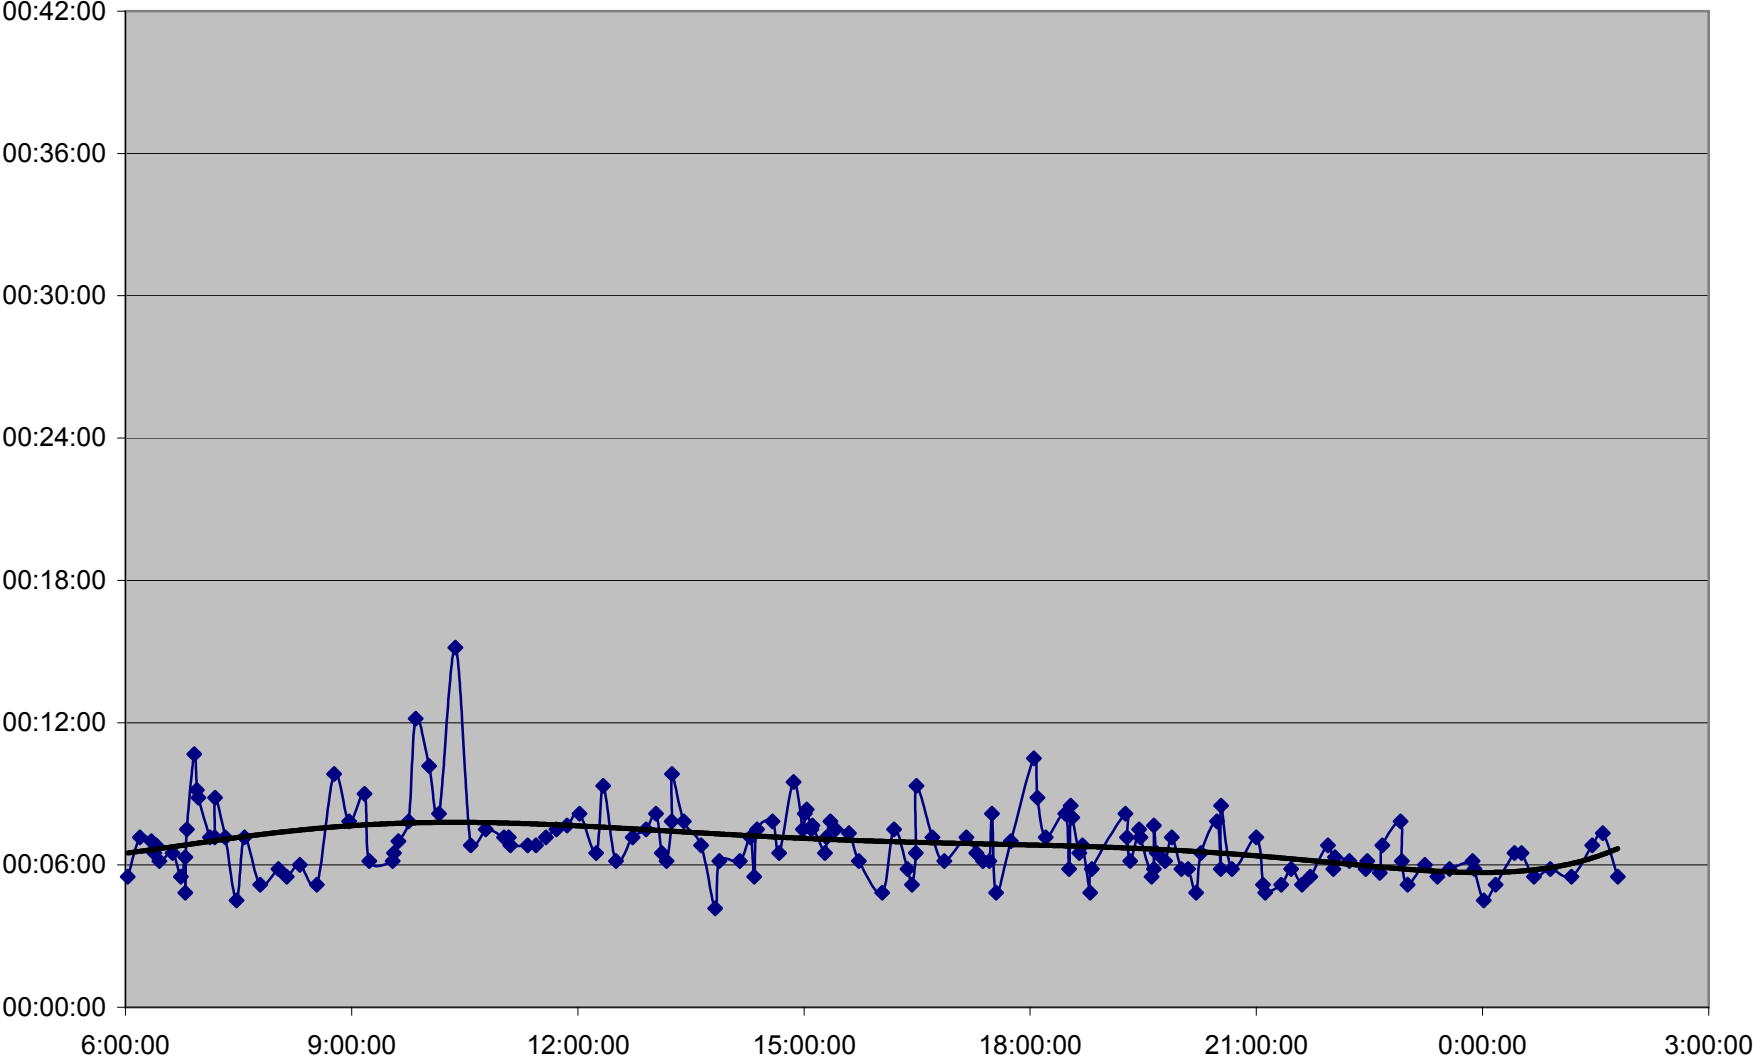

QUEEN Up 20061204 from Neville Loop to Woodbine Ave.

QUEEN Up 20061204 from Woodbine Ave. to Greenwood Ave.

QUEEN Up 20061204 from Greenwood Ave. to Broadview Ave.

QUEEN Up 20061204 from Broadview Ave. to Yonge St.

QUEEN Up 20061204 from Yonge St. to Spadina Ave.

QUEEN Up 20061204 from Spadina Ave. to Strachan Ave.

QUEEN Up 20061204 from Strachan Ave. to Gladstone Ave.

QUEEN Up 20061204 from Gladstone Ave. to Wilson Park Rd.

QUEEN Up 20061204 from Wilson Park Rd. to Parkside Dr.

QUEEN Up 20061204 from Parkside Dr. to Queensway Humber

QUEEN Up 20061204 from Queensway Humber to Lakeshore Humber

QUEEN Up 20061204 from Lakeshore Humber to Royal York

QUEEN Up 20061204 from Royal York to Kipling Ave.

QUEEN Up 20061204 from Kipling Ave. to Long Branch Loop