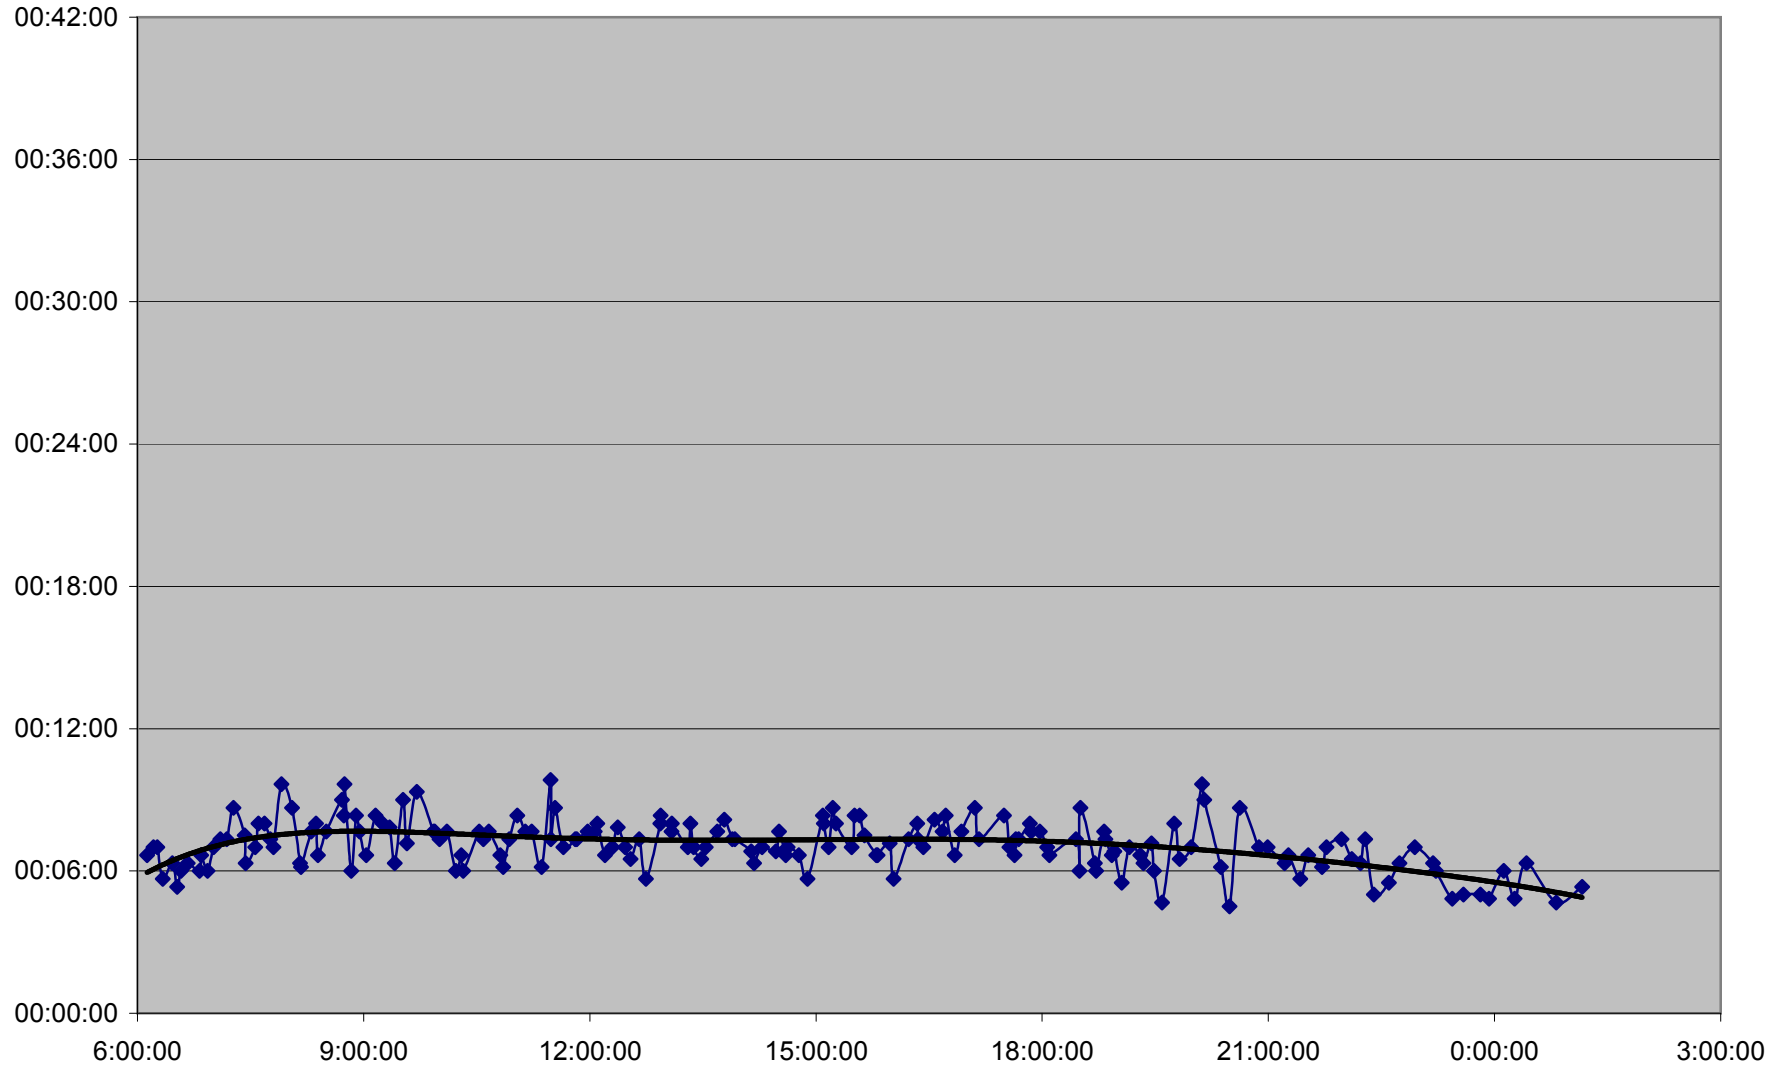

QUEEN Up 20061204 from Neville Loop to Woodbine Ave.

QUEEN Up 20061204 from Woodbine Ave. to Greenwood Ave.

QUEEN Up 20061204 from Greenwood Ave. to Broadview Ave.

QUEEN Up 20061204 from Broadview Ave. to Yonge St.

QUEEN Up 20061204 from Yonge St. to Spadina Ave.

QUEEN Up 20061204 from Spadina Ave. to Strachan Ave.

QUEEN Up 20061204 from Strachan Ave. to Gladstone Ave.

QUEEN Up 20061204 from Gladstone Ave. to Wilson Park Rd.

QUEEN Up 20061204 from Wilson Park Rd. to Parkside Dr.

QUEEN Up 20061204 from Parkside Dr. to Queensway Humber

QUEEN Up 20061204 from Queensway Humber to Lakeshore Humber

QUEEN Up 20061204 from Lakeshore Humber to Royal York

QUEEN Up 20061204 from Royal York to Kipling Ave.

QUEEN Up 20061204 from Kipling Ave. to Long Branch Loop