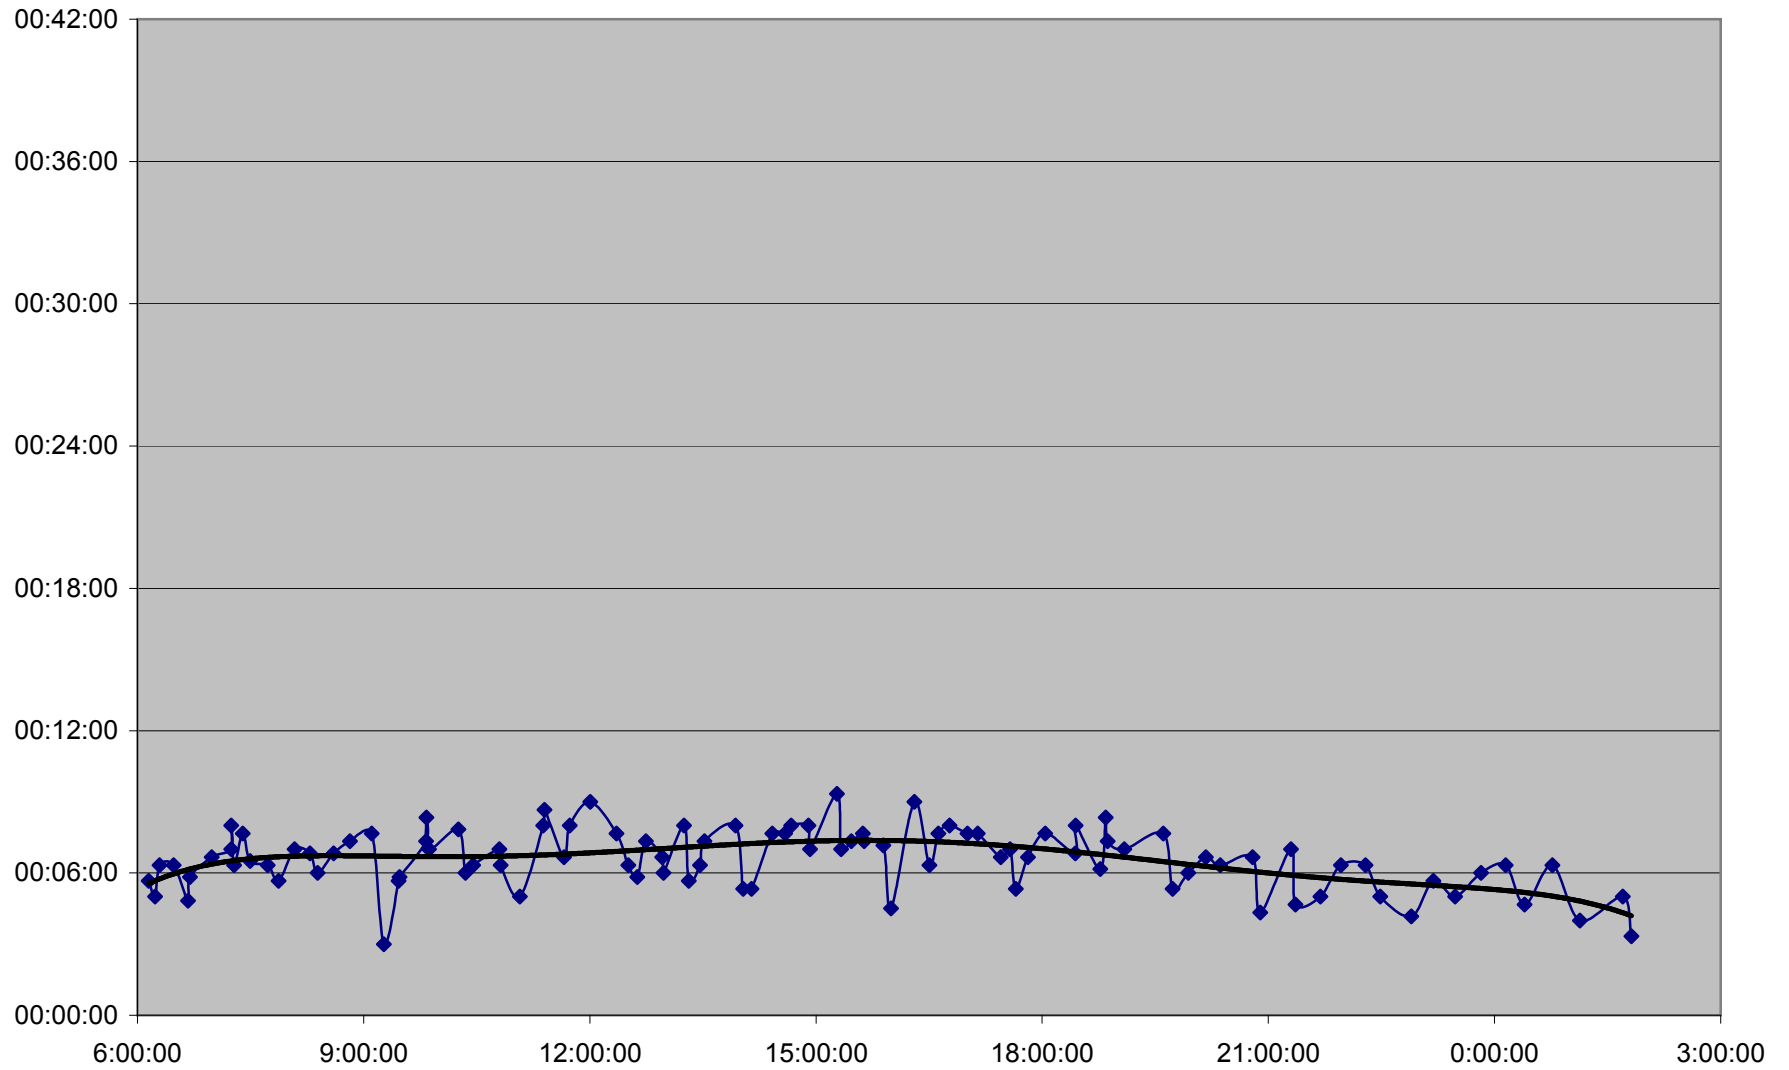

QUEEN Up 20061204 from Wilson Park Rd. to Parkside Dr.

QUEEN Up 20061204 from Parkside Dr. to Queensway Humber

QUEEN Up 20061204 from Queensway Humber to Lakeshore Humber

QUEEN Up 20061204 from Lakeshore Humber to Royal York

QUEEN Up 20061204 from Royal York to Kipling Ave.

QUEEN Up 20061204 from Kipling Ave. to Long Branch Loop