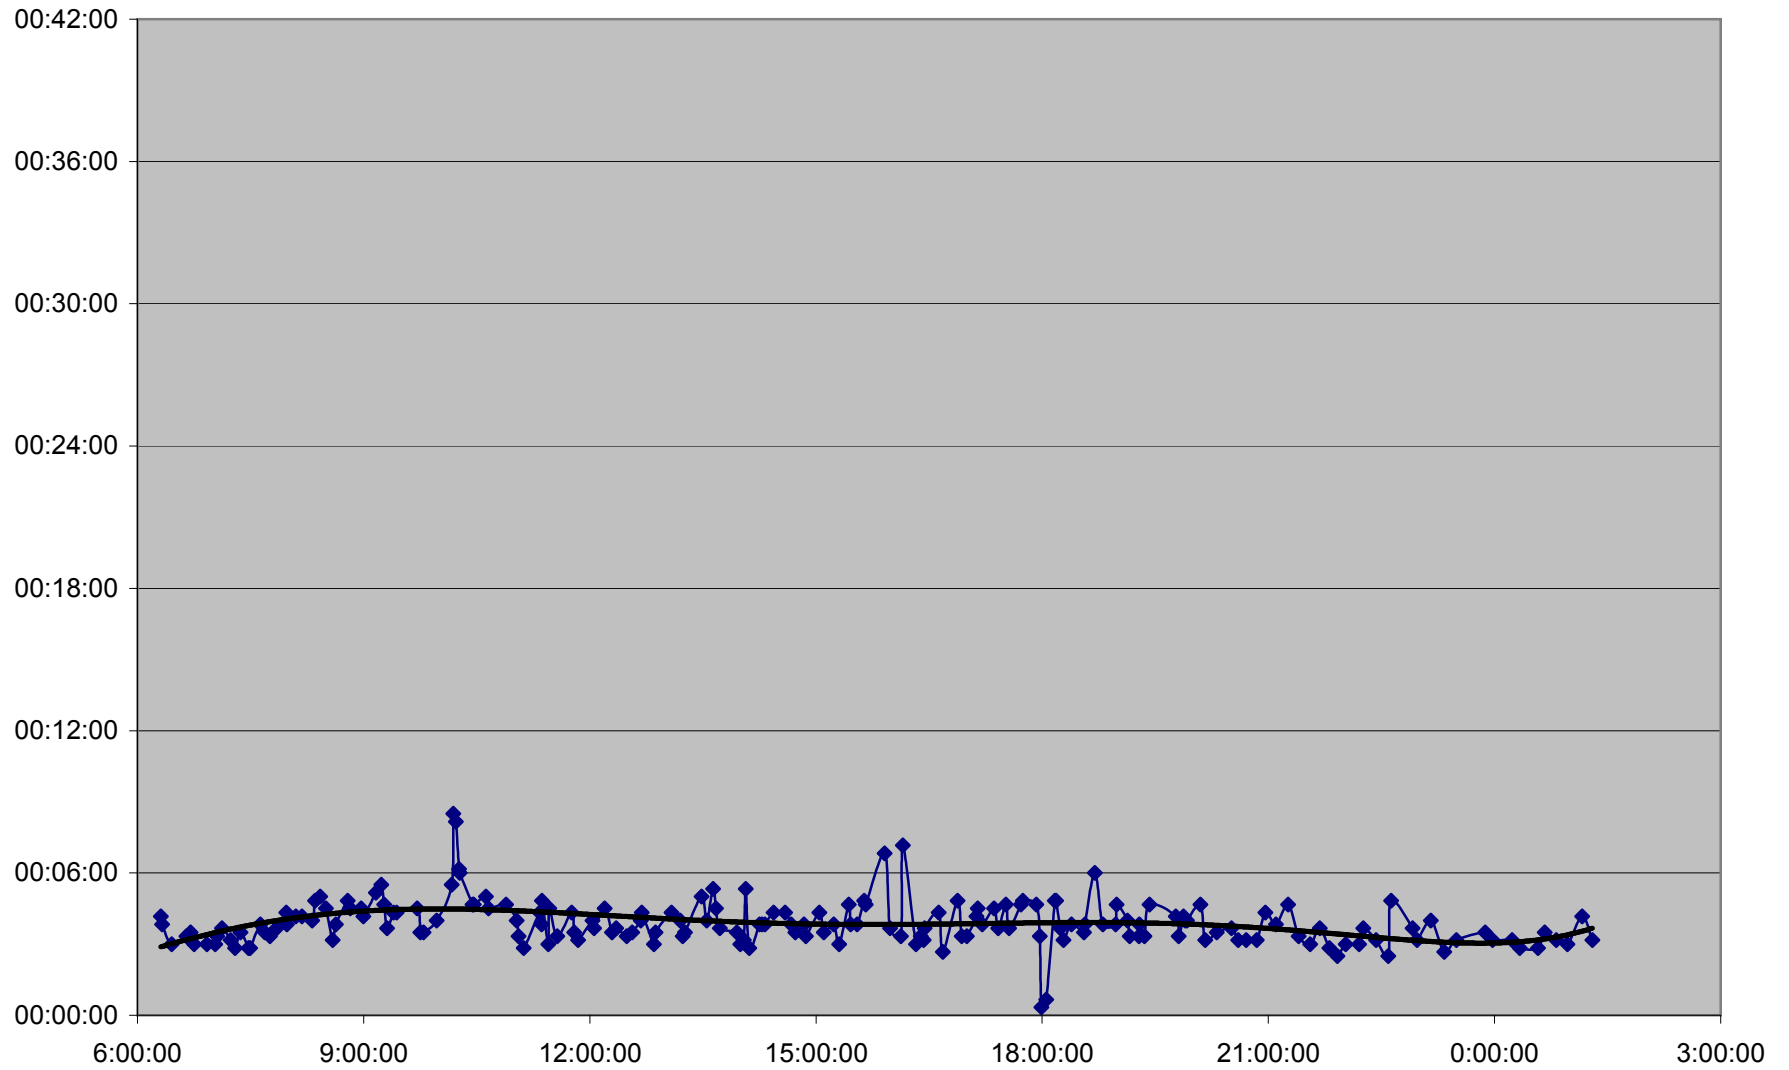

QUEEN Down 20061204 from Long Branch Loop to Kipling Ave.

QUEEN Down 20061204 from Kipling Ave. to Royal York

QUEEN Down 20061204 from Royal York to Lakeshore Humber

QUEEN Down 20061204 from Lakeshore Humber to Queensway Humber

QUEEN Down 20061204 from Queensway Humber to Parkside Dr.

QUEEN Down 20061204 from Parkside Dr. to Wilson Park Rd.

QUEEN Down 20061204 from Wilson Park Rd. to Gladstone Ave.

QUEEN Down 20061204 from Gladstone Ave. to Strachan Ave.

QUEEN Down 20061204 from Strachan Ave. to Spadina Ave.

QUEEN Down 20061204 from Spadina Ave. to Yonge St.

QUEEN Down 20061204 from Yonge St. to Broadview Ave.

QUEEN Down 20061204 from Broadview Ave. to Greenwood Ave.

QUEEN Down 20061204 from Greenwood Ave. to Woodbine Ave.

QUEEN Down 20061204 from Woodbine Ave. to Neville Loop