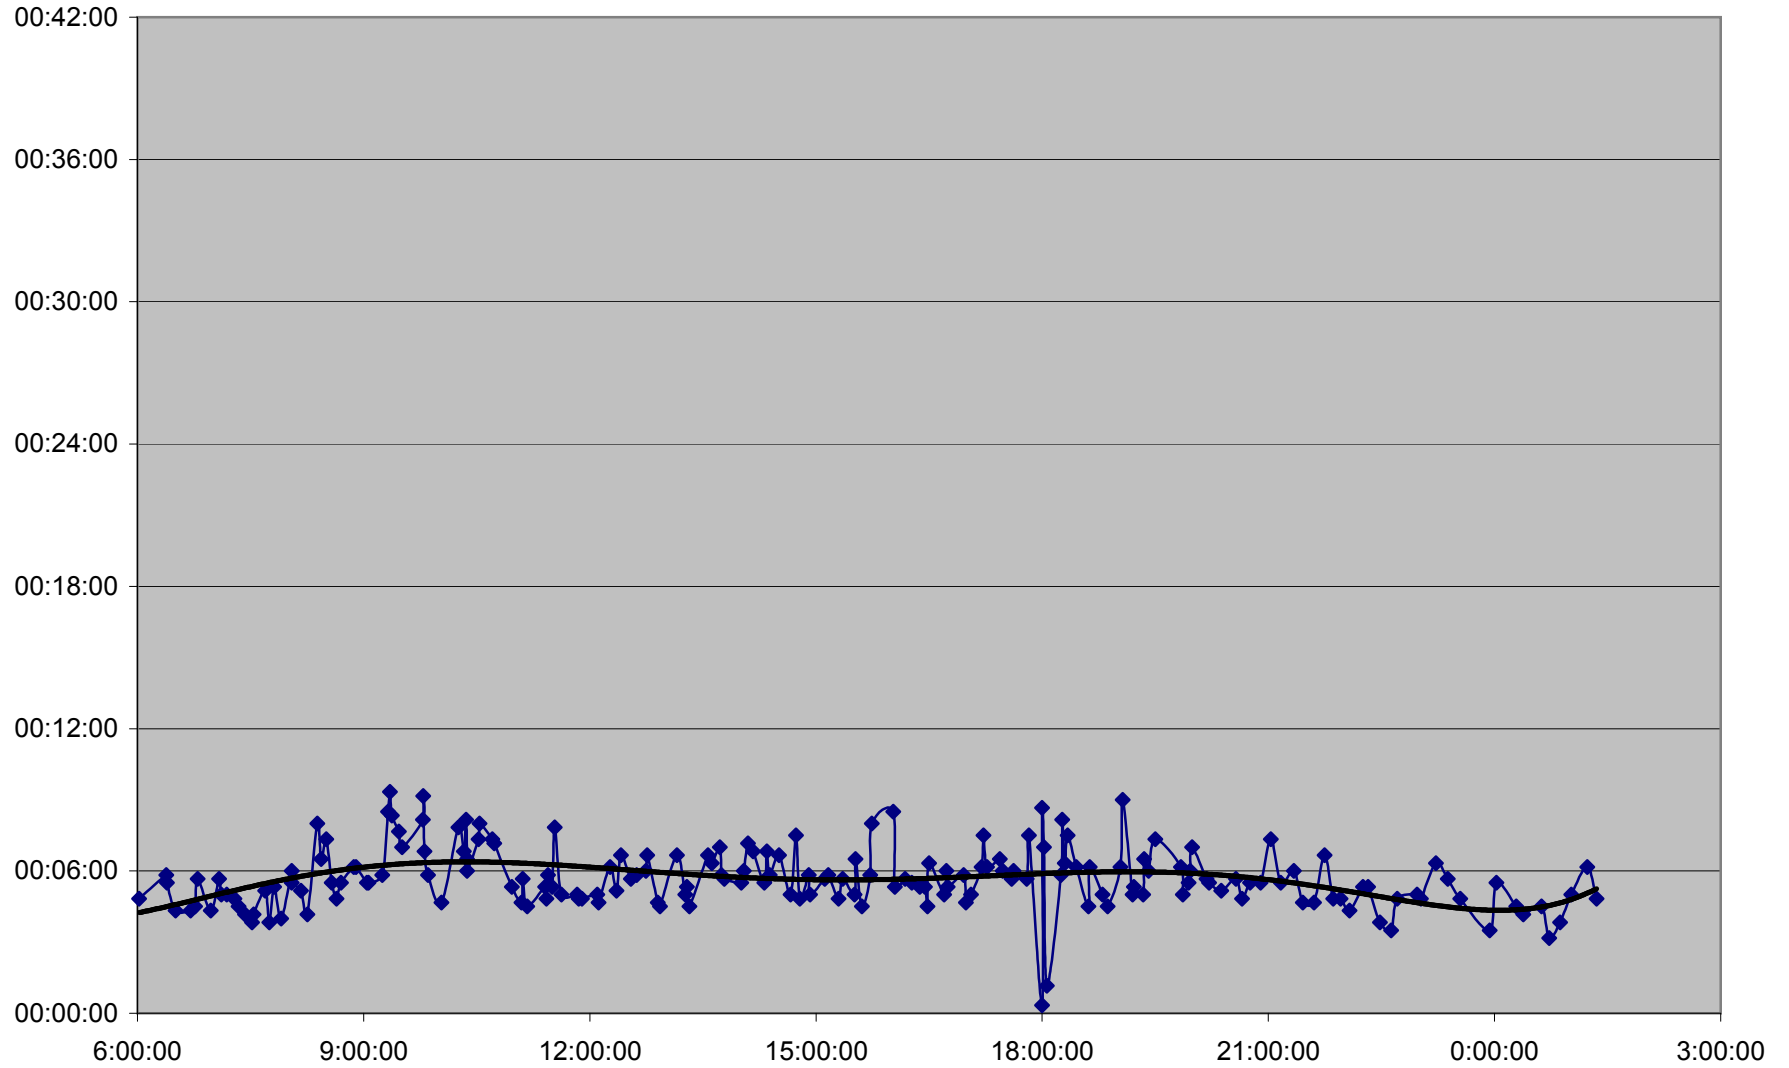

QUEEN Down 20061204 from Long Branch Loop to Kipling Ave.

QUEEN Down 20061204 from Kipling Ave. to Royal York

QUEEN Down 20061204 from Royal York to Lakeshore Humber

QUEEN Down 20061204 from Lakeshore Humber to Queensway Humber

QUEEN Down 20061204 from Queensway Humber to Parkside Dr.

QUEEN Down 20061204 from Parkside Dr. to Wilson Park Rd.

QUEEN Down 20061204 from Wilson Park Rd. to Gladstone Ave.

QUEEN Down 20061204 from Gladstone Ave. to Strachan Ave.

QUEEN Down 20061204 from Strachan Ave. to Spadina Ave.

QUEEN Down 20061204 from Spadina Ave. to Yonge St.

QUEEN Down 20061204 from Yonge St. to Broadview Ave.

QUEEN Down 20061204 from Broadview Ave. to Greenwood Ave.

QUEEN Down 20061204 from Greenwood Ave. to Woodbine Ave.

QUEEN Down 20061204 from Woodbine Ave. to Neville Loop