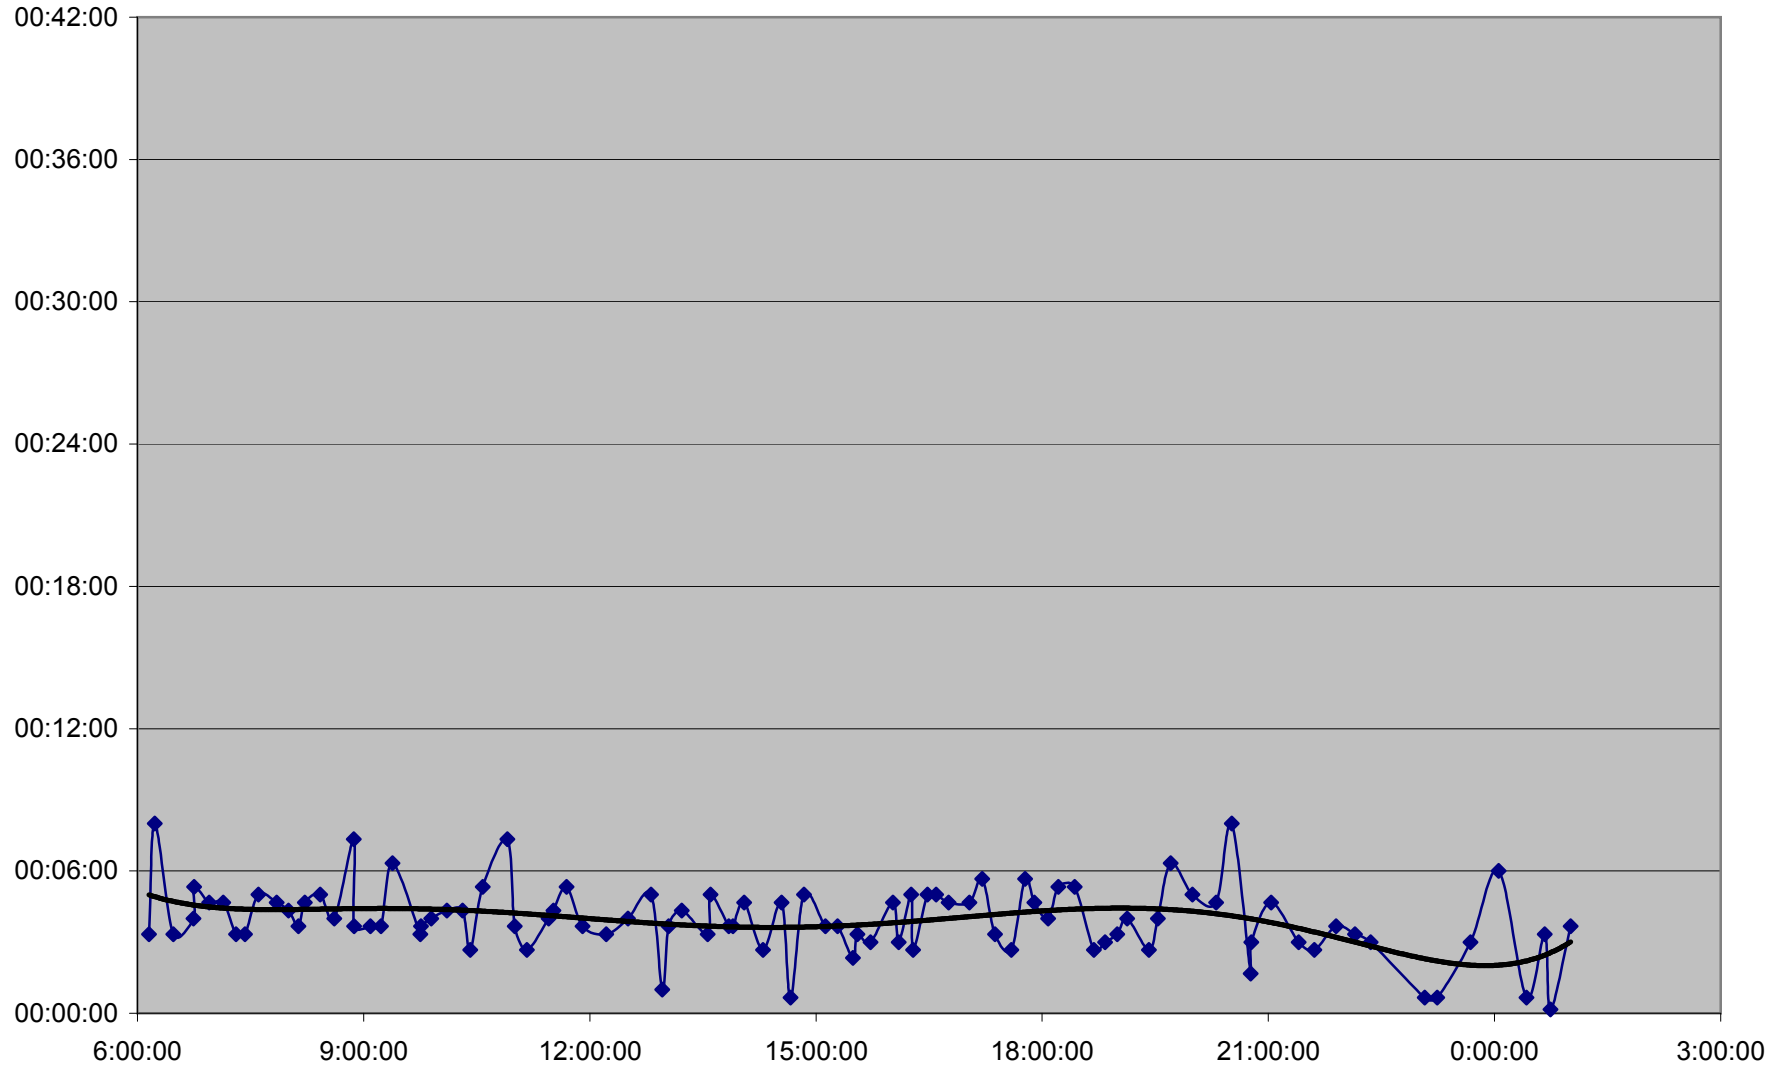

QUEEN Down 20061204 from Long Branch Loop to Kipling Ave.

QUEEN Down 20061204 from Kipling Ave. to Royal York

QUEEN Down 20061204 from Royal York to Lakeshore Humber

QUEEN Down 20061204 from Lakeshore Humber to Queensway Humber

QUEEN Down 20061204 from Queensway Humber to Parkside Dr.

QUEEN Down 20061204 from Parkside Dr. to Wilson Park Rd.

QUEEN Down 20061204 from Wilson Park Rd. to Gladstone Ave.

QUEEN Down 20061204 from Gladstone Ave. to Strachan Ave.

QUEEN Down 20061204 from Strachan Ave. to Spadina Ave.

QUEEN Down 20061204 from Spadina Ave. to Yonge St.

QUEEN Down 20061204 from Yonge St. to Broadview Ave.

QUEEN Down 20061204 from Broadview Ave. to Greenwood Ave.

QUEEN Down 20061204 from Greenwood Ave. to Woodbine Ave.

QUEEN Down 20061204 from Woodbine Ave. to Neville Loop