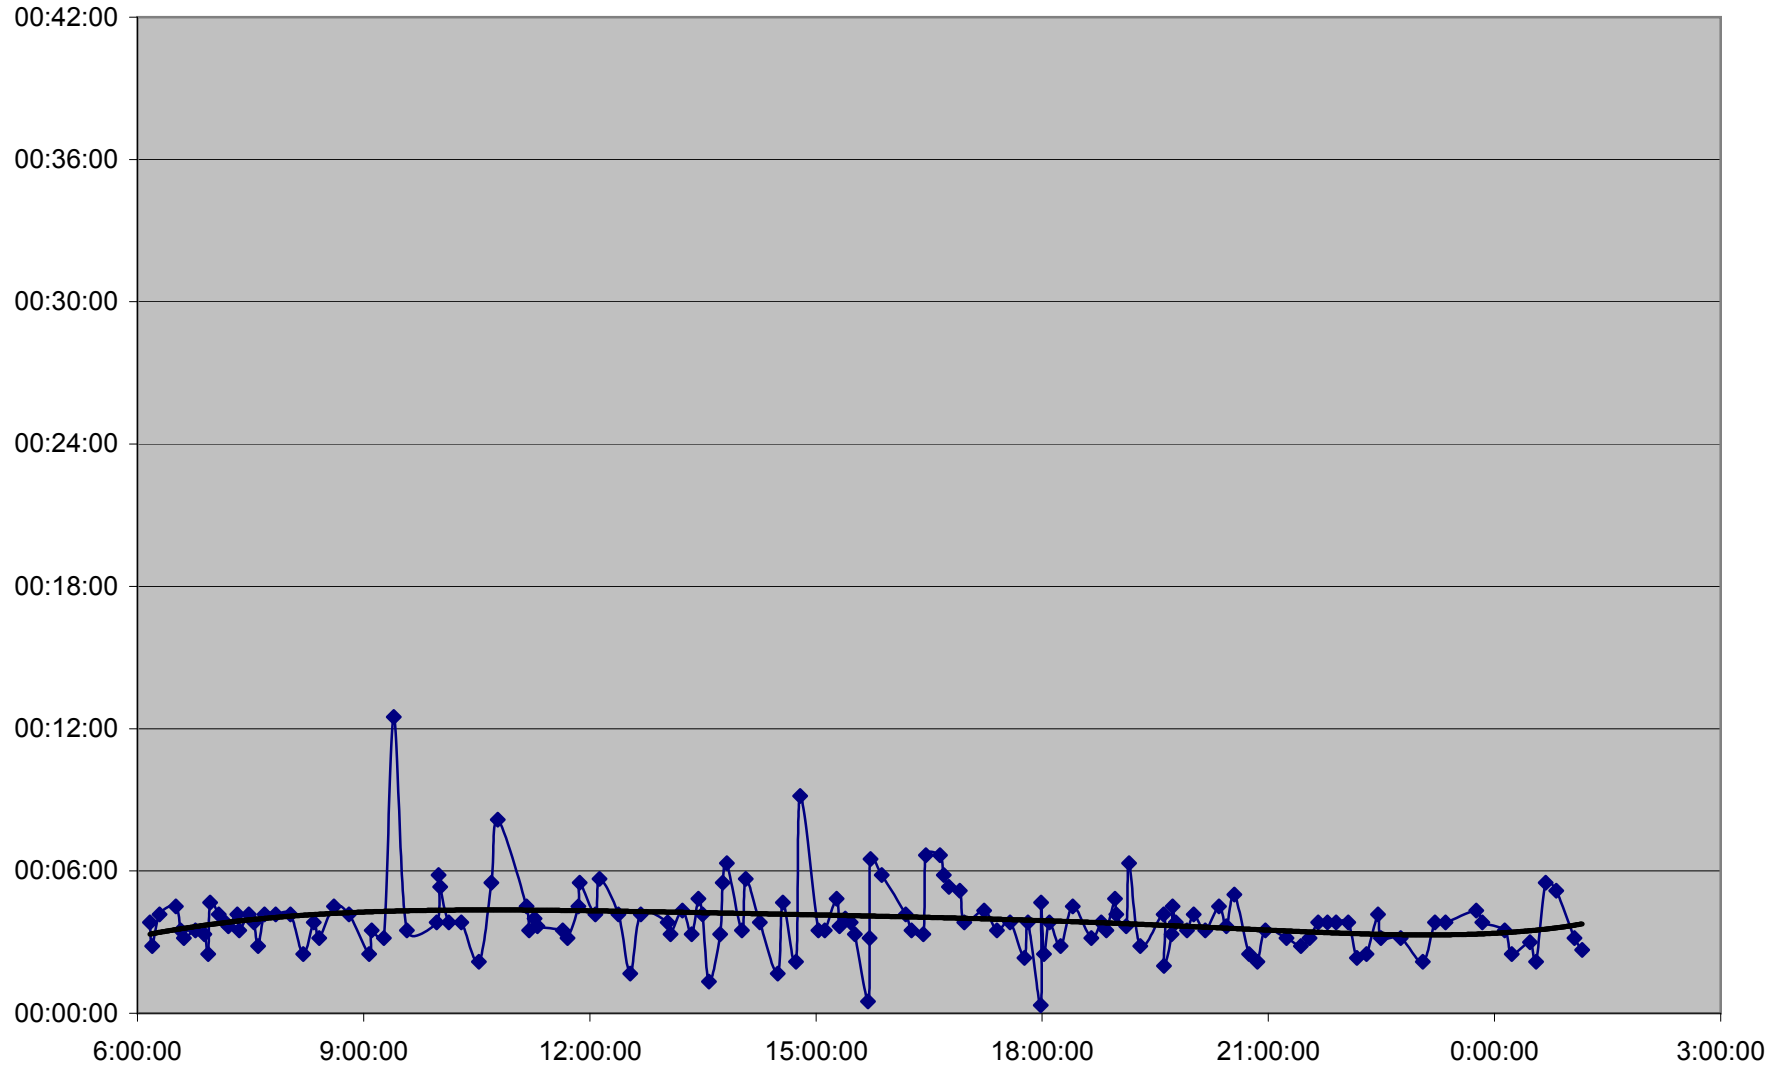

QUEEN Down 20061204 from Long Branch Loop to Kipling Ave.

QUEEN Down 20061204 from Kipling Ave. to Royal York

QUEEN Down 20061204 from Royal York to Lakeshore Humber

QUEEN Down 20061204 from Lakeshore Humber to Queensway Humber

QUEEN Down 20061204 from Queensway Humber to Parkside Dr.

QUEEN Down 20061204 from Parkside Dr. to Wilson Park Rd.

QUEEN Down 20061204 from Wilson Park Rd. to Gladstone Ave.

QUEEN Down 20061204 from Gladstone Ave. to Strachan Ave.

QUEEN Down 20061204 from Strachan Ave. to Spadina Ave.

QUEEN Down 20061204 from Spadina Ave. to Yonge St.

QUEEN Down 20061204 from Yonge St. to Broadview Ave.

QUEEN Down 20061204 from Broadview Ave. to Greenwood Ave.

QUEEN Down 20061204 from Greenwood Ave. to Woodbine Ave.

QUEEN Down 20061204 from Woodbine Ave. to Neville Loop