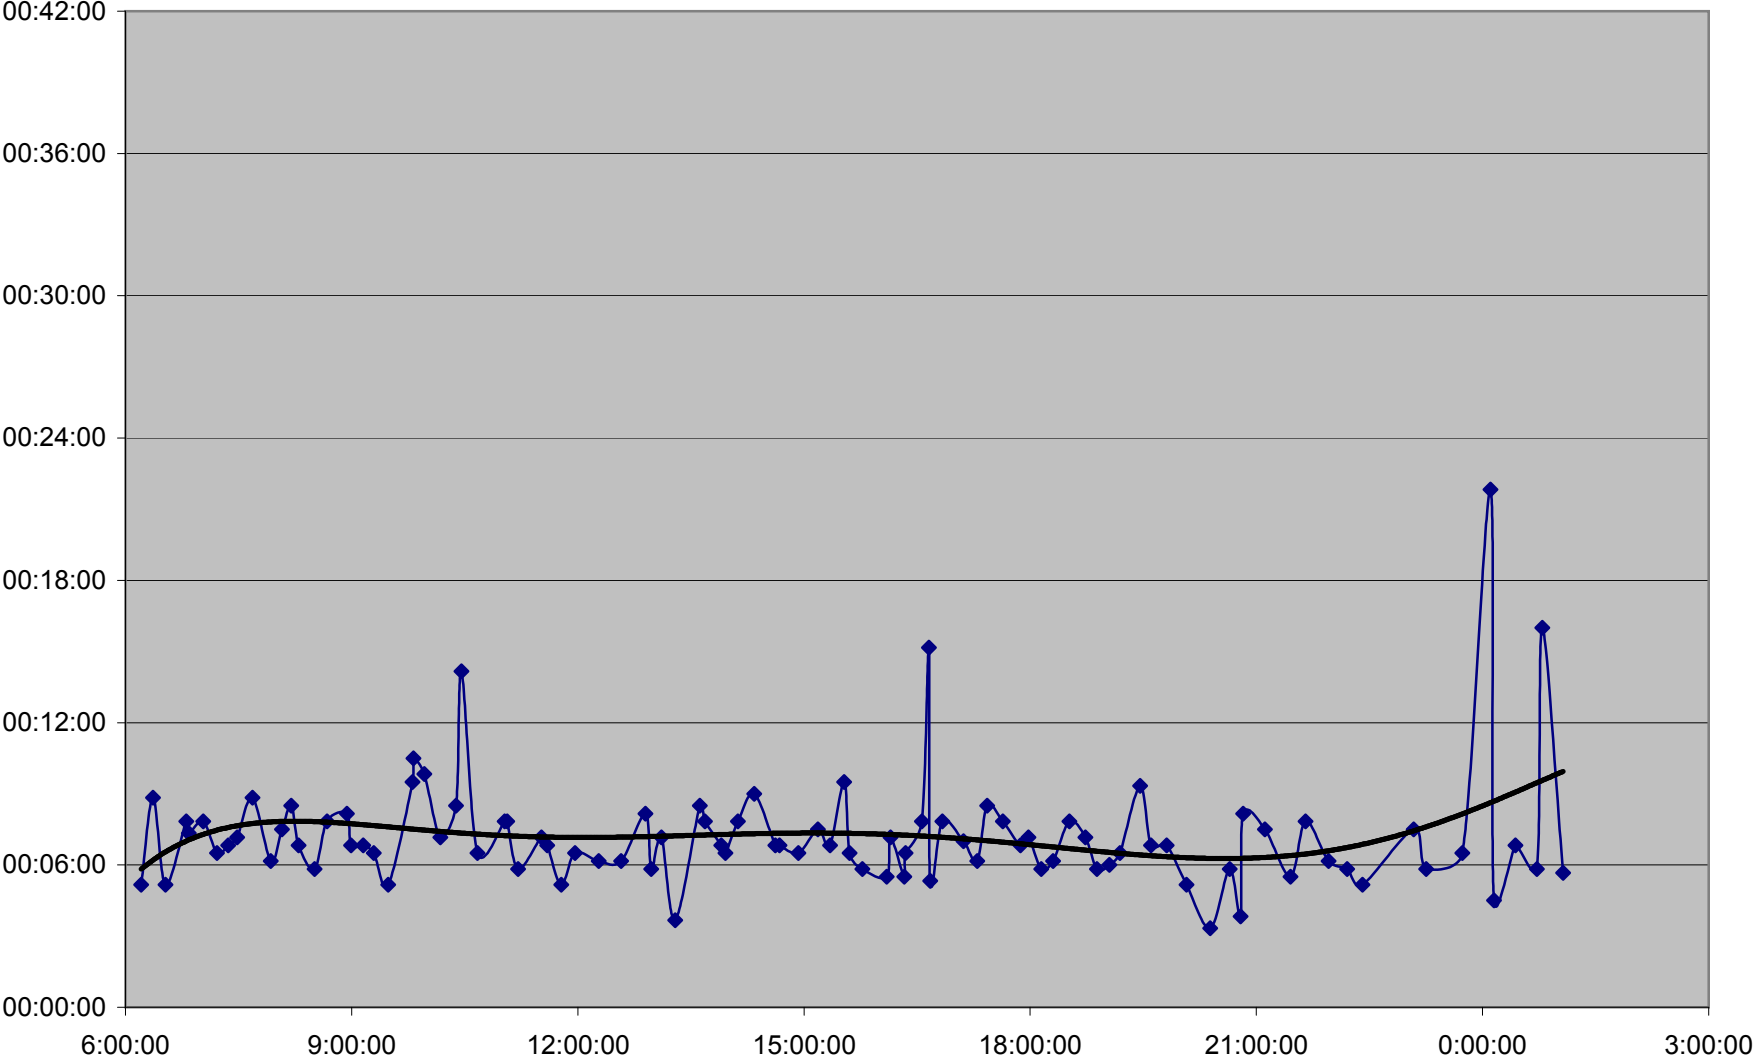

QUEEN Down 20061204 from Long Branch Loop to Kipling Ave.

QUEEN Down 20061204 from Kipling Ave. to Royal York

QUEEN Down 20061204 from Royal York to Lakeshore Humber

QUEEN Down 20061204 from Lakeshore Humber to Queensway Humber

QUEEN Down 20061204 from Queensway Humber to Parkside Dr.

QUEEN Down 20061204 from Parkside Dr. to Wilson Park Rd.

QUEEN Down 20061204 from Wilson Park Rd. to Gladstone Ave.

QUEEN Down 20061204 from Gladstone Ave. to Strachan Ave.

QUEEN Down 20061204 from Strachan Ave. to Spadina Ave.

QUEEN Down 20061204 from Spadina Ave. to Yonge St.

QUEEN Down 20061204 from Yonge St. to Broadview Ave.

QUEEN Down 20061204 from Broadview Ave. to Greenwood Ave.

QUEEN Down 20061204 from Greenwood Ave. to Woodbine Ave.

QUEEN Down 20061204 from Woodbine Ave. to Neville Loop