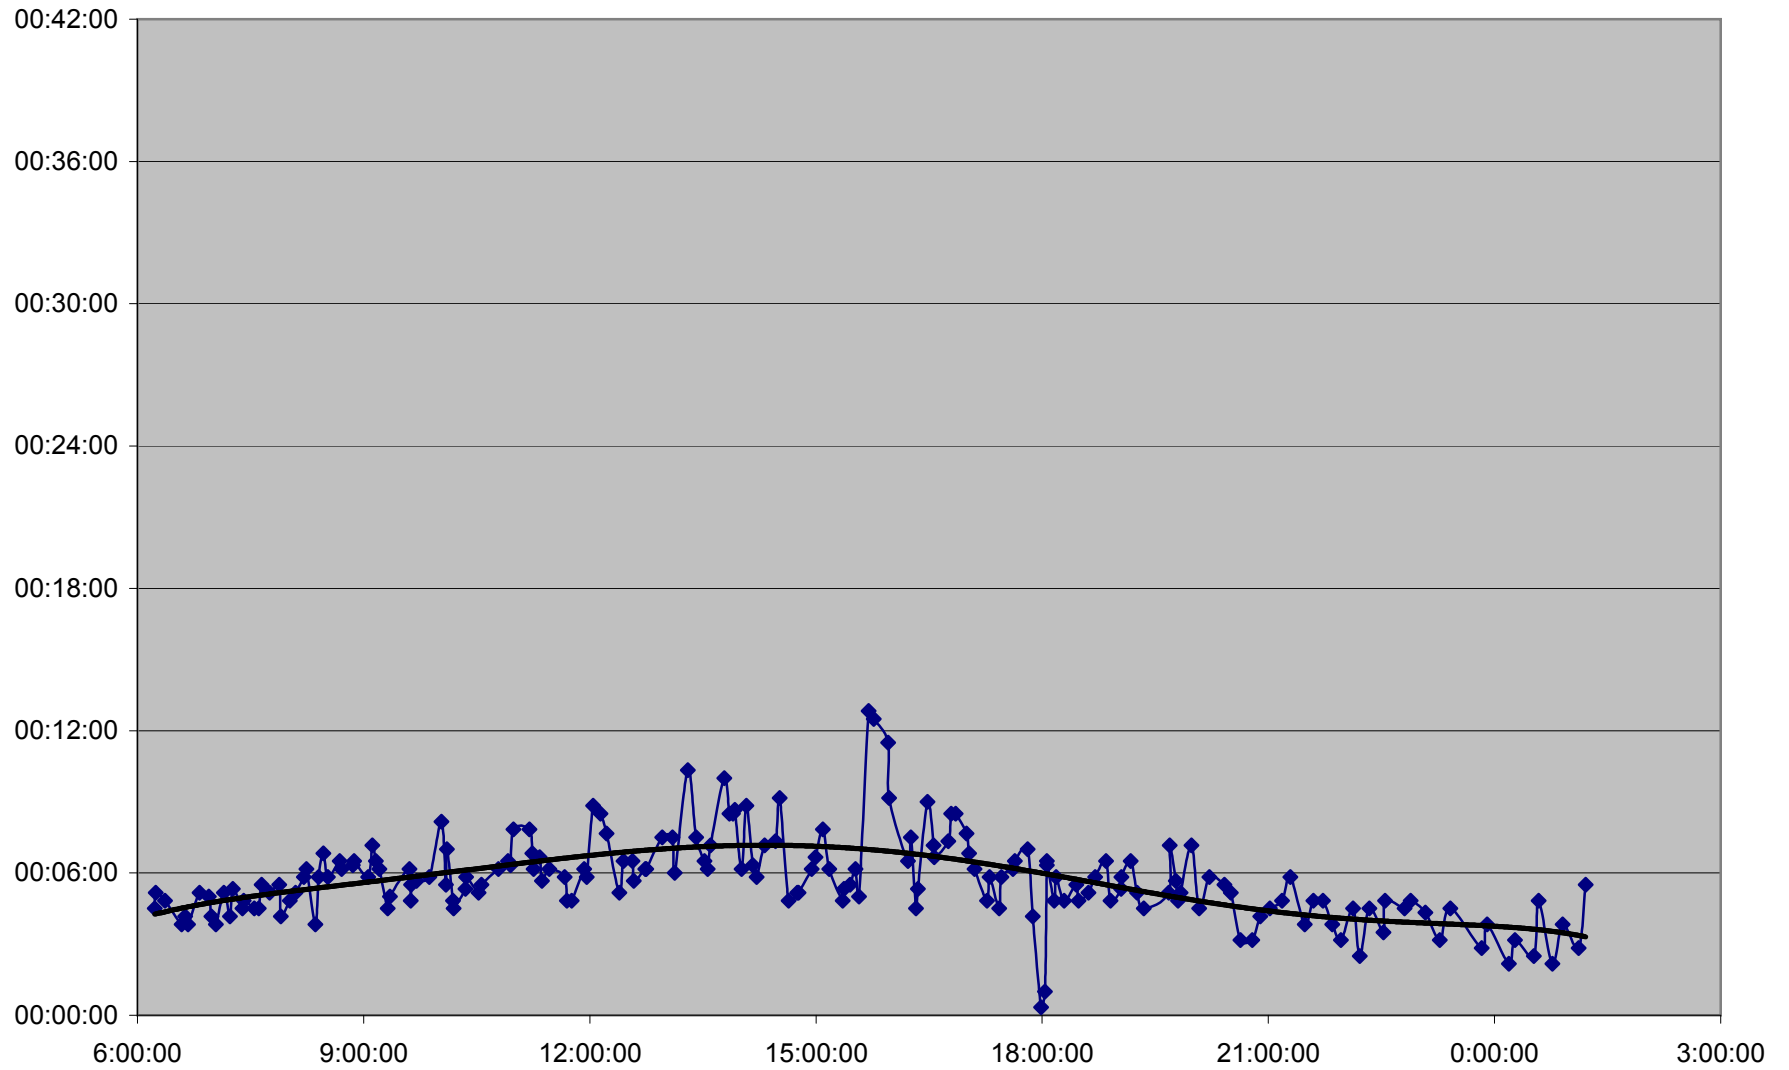

QUEEN Down 20061204 from Long Branch Loop to Kipling Ave.

QUEEN Down 20061204 from Kipling Ave. to Royal York

QUEEN Down 20061204 from Royal York to Lakeshore Humber

QUEEN Down 20061204 from Lakeshore Humber to Queensway Humber

QUEEN Down 20061204 from Queensway Humber to Parkside Dr.

QUEEN Down 20061204 from Parkside Dr. to Wilson Park Rd.

QUEEN Down 20061204 from Wilson Park Rd. to Gladstone Ave.

QUEEN Down 20061204 from Gladstone Ave. to Strachan Ave.

QUEEN Down 20061204 from Strachan Ave. to Spadina Ave.

QUEEN Down 20061204 from Spadina Ave. to Yonge St.

QUEEN Down 20061204 from Yonge St. to Broadview Ave.

QUEEN Down 20061204 from Broadview Ave. to Greenwood Ave.

QUEEN Down 20061204 from Greenwood Ave. to Woodbine Ave.

QUEEN Down 20061204 from Woodbine Ave. to Neville Loop