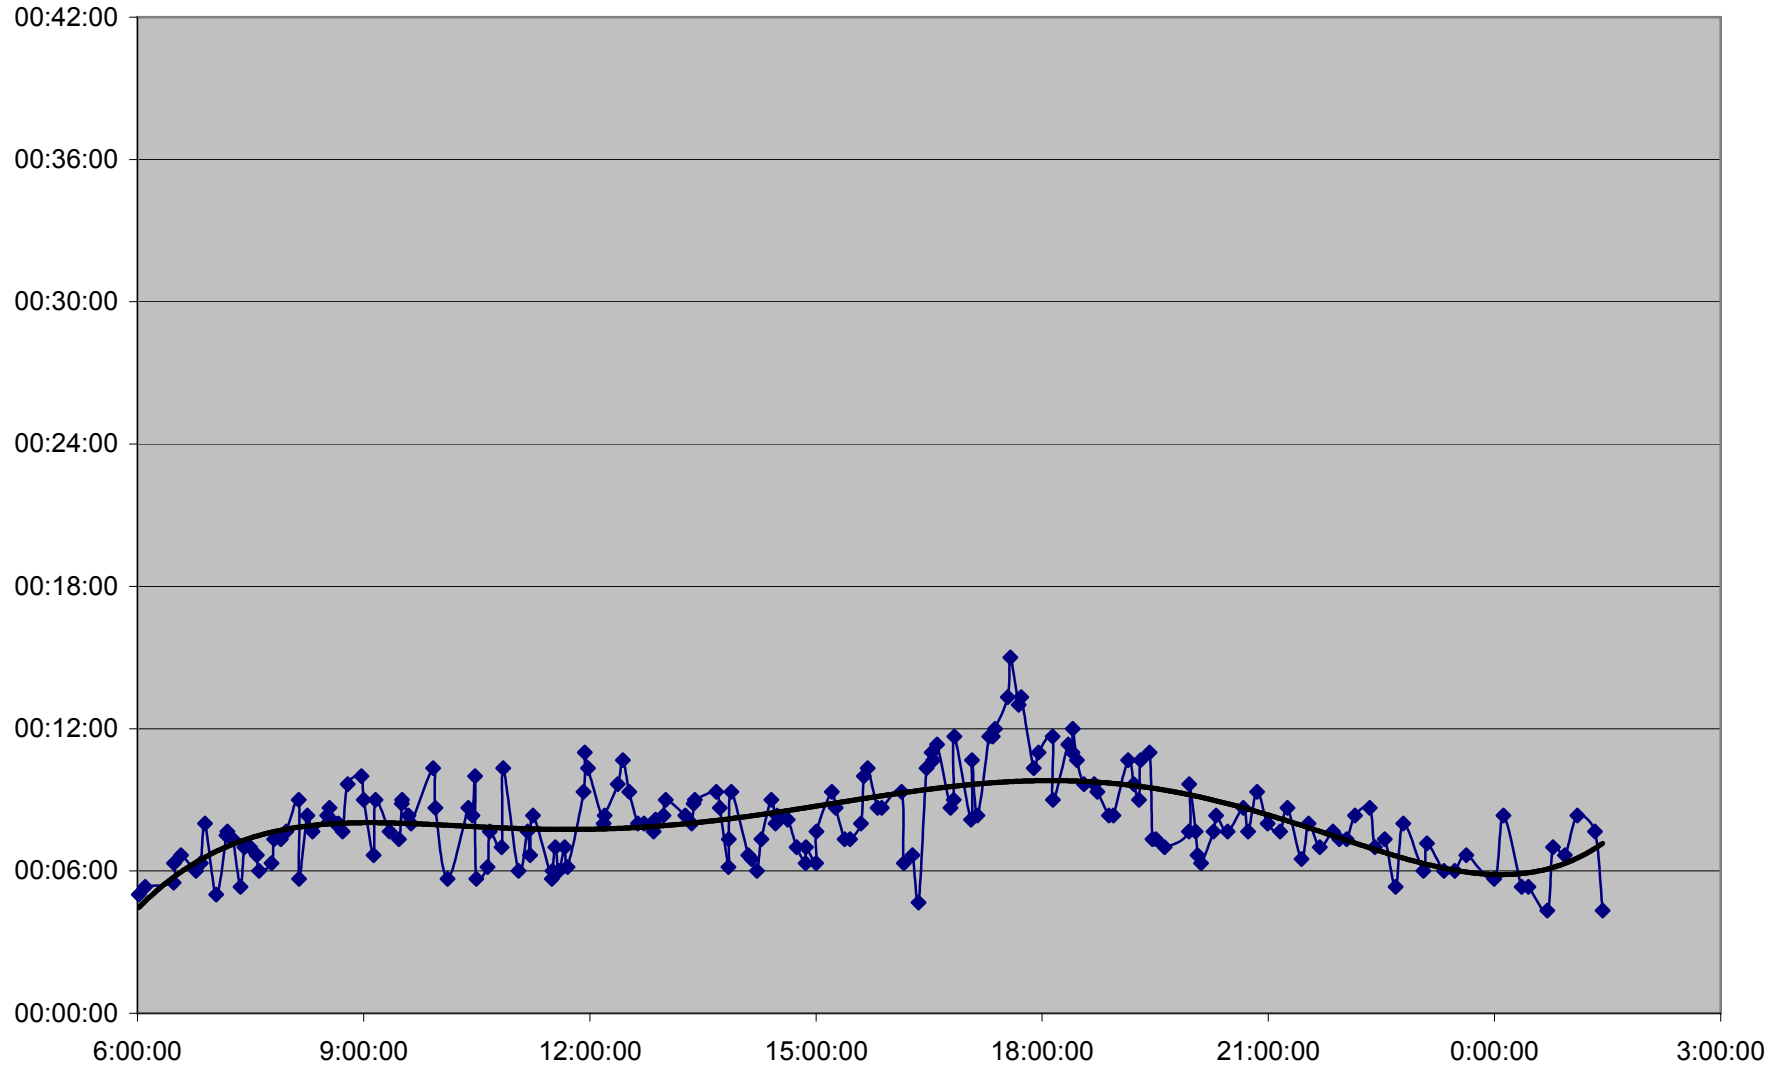

QUEEN Down 20061204 from Long Branch Loop to Kipling Ave.

QUEEN Down 20061204 from Kipling Ave. to Royal York

QUEEN Down 20061204 from Royal York to Lakeshore Humber

QUEEN Down 20061204 from Lakeshore Humber to Queensway Humber

QUEEN Down 20061204 from Queensway Humber to Parkside Dr.

QUEEN Down 20061204 from Parkside Dr. to Wilson Park Rd.

QUEEN Down 20061204 from Wilson Park Rd. to Gladstone Ave.

QUEEN Down 20061204 from Gladstone Ave. to Strachan Ave.

QUEEN Down 20061204 from Strachan Ave. to Spadina Ave.

QUEEN Down 20061204 from Spadina Ave. to Yonge St.

QUEEN Down 20061204 from Yonge St. to Broadview Ave.

QUEEN Down 20061204 from Broadview Ave. to Greenwood Ave.

QUEEN Down 20061204 from Greenwood Ave. to Woodbine Ave.

QUEEN Down 20061204 from Woodbine Ave. to Neville Loop