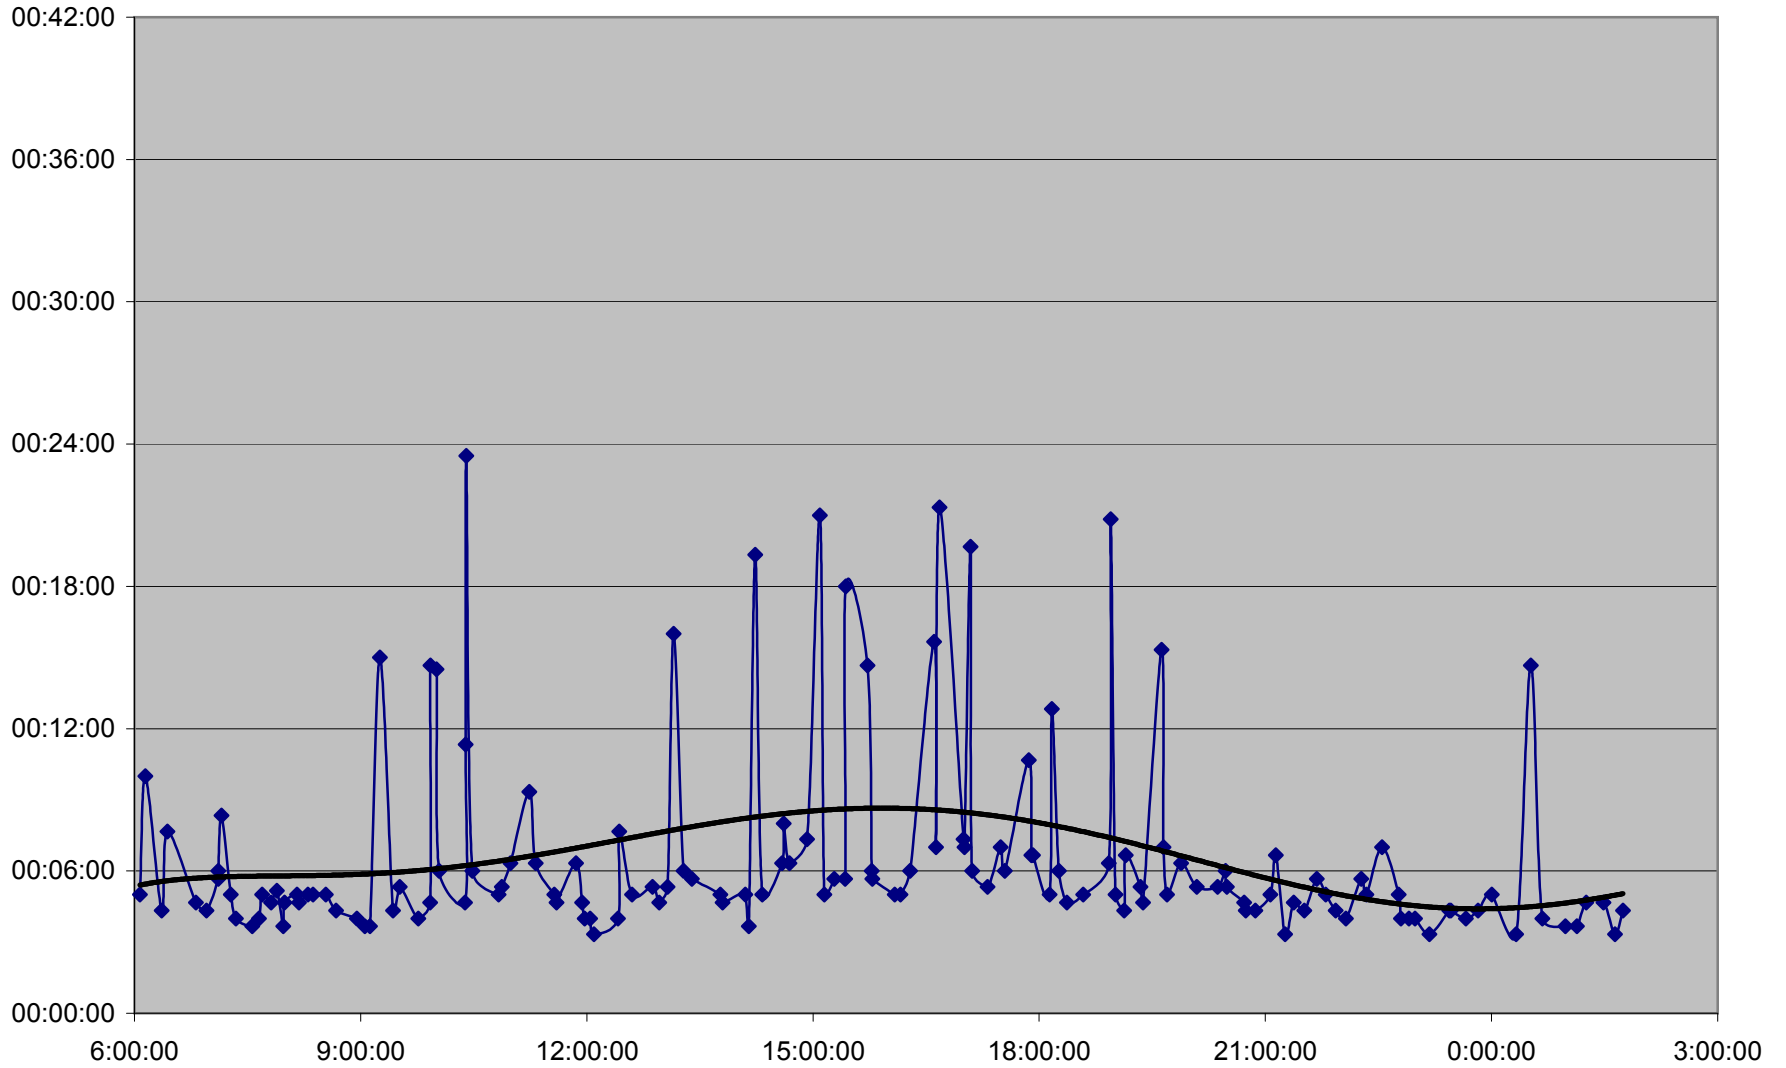

QUEEN Down 20061204 from Queensway Humber to Parkside Dr.

QUEEN Down 20061204 from Parkside Dr. to Wilson Park Rd.

QUEEN Down 20061204 from Wilson Park Rd. to Gladstone Ave.

QUEEN Down 20061204 from Gladstone Ave. to Strachan Ave.

QUEEN Down 20061204 from Strachan Ave. to Spadina Ave.

QUEEN Down 20061204 from Spadina Ave. to Yonge St.

QUEEN Down 20061204 from Yonge St. to Broadview Ave.

QUEEN Down 20061204 from Broadview Ave. to Greenwood Ave.

QUEEN Down 20061204 from Greenwood Ave. to Woodbine Ave.

QUEEN Down 20061204 from Woodbine Ave. to Neville Loop