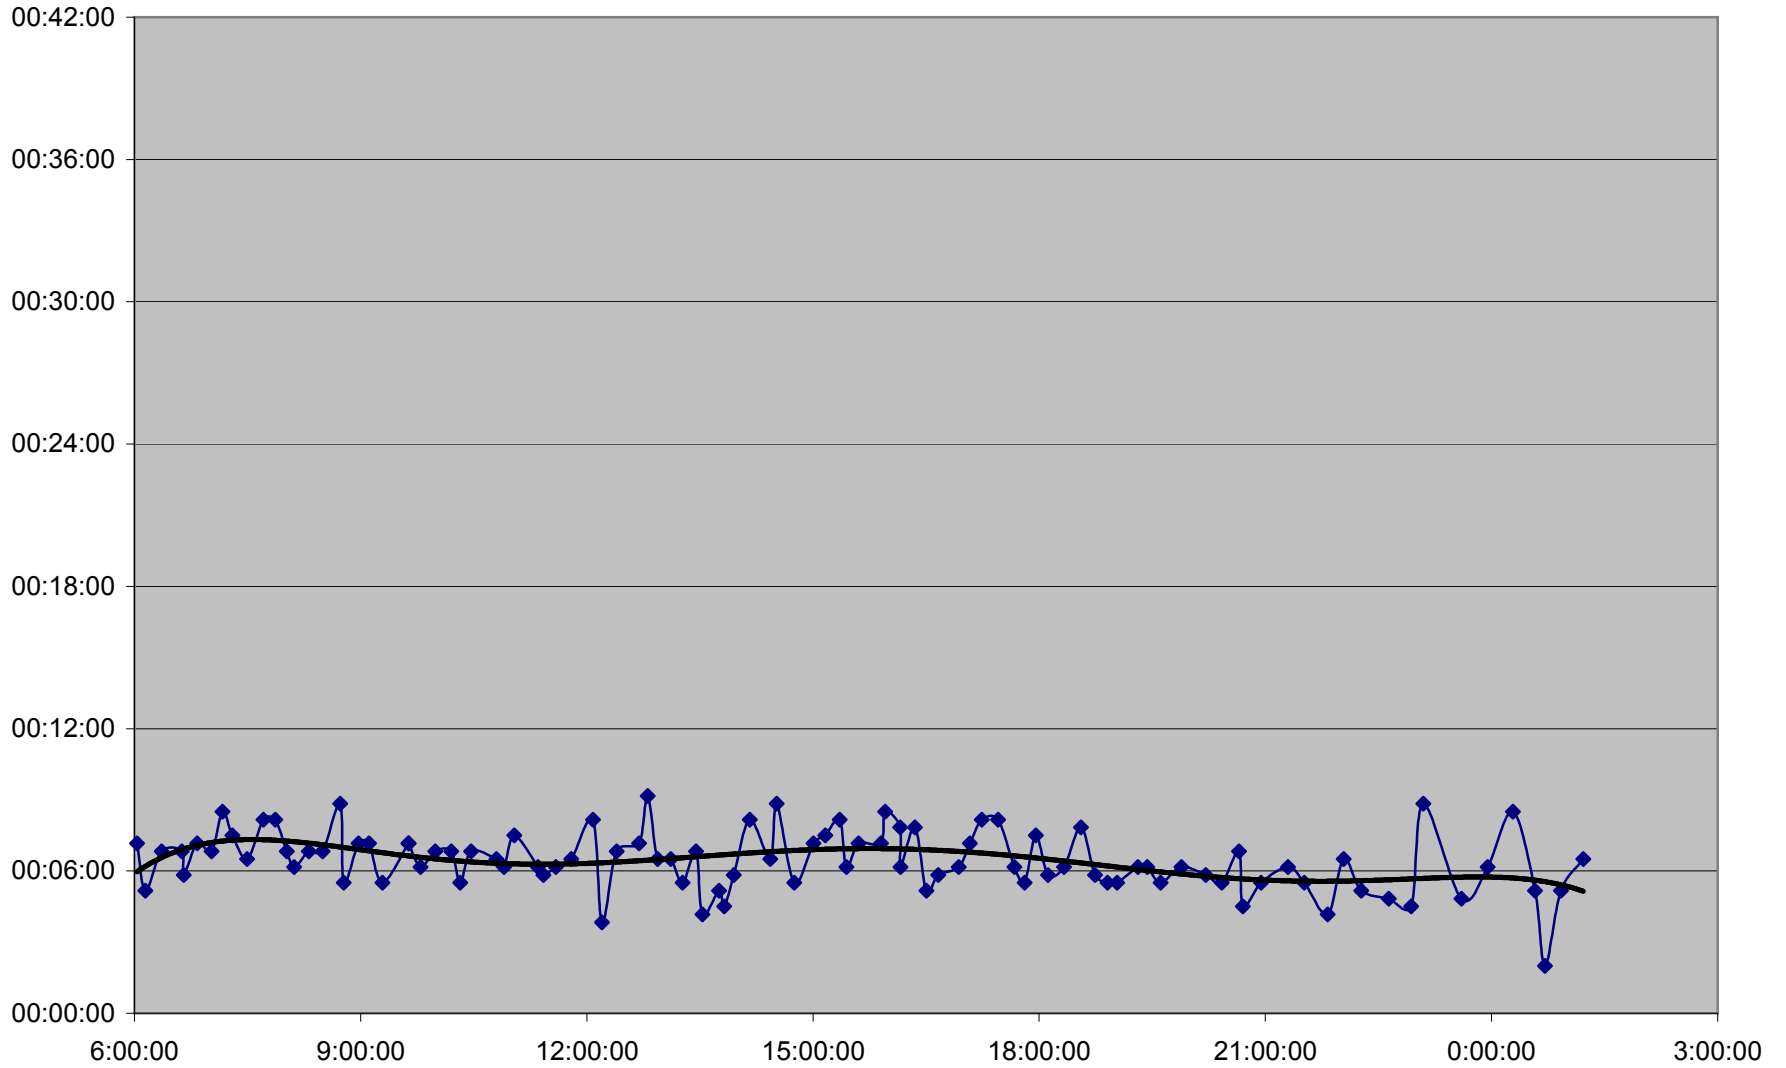

QUEEN Down 20061204 from Long Branch Loop to Kipling Ave.

QUEEN Down 20061204 from Kipling Ave. to Royal York

QUEEN Down 20061204 from Royal York to Lakeshore Humber

QUEEN Down 20061204 from Lakeshore Humber to Queensway Humber

QUEEN Down 20061204 from Queensway Humber to Parkside Dr.

QUEEN Down 20061204 from Parkside Dr. to Wilson Park Rd.

QUEEN Down 20061204 from Wilson Park Rd. to Gladstone Ave.

QUEEN Down 20061204 from Gladstone Ave. to Strachan Ave.

QUEEN Down 20061204 from Strachan Ave. to Spadina Ave.

QUEEN Down 20061204 from Spadina Ave. to Yonge St.

QUEEN Down 20061204 from Yonge St. to Broadview Ave.

QUEEN Down 20061204 from Broadview Ave. to Greenwood Ave.

QUEEN Down 20061204 from Greenwood Ave. to Woodbine Ave.

QUEEN Down 20061204 from Woodbine Ave. to Neville Loop