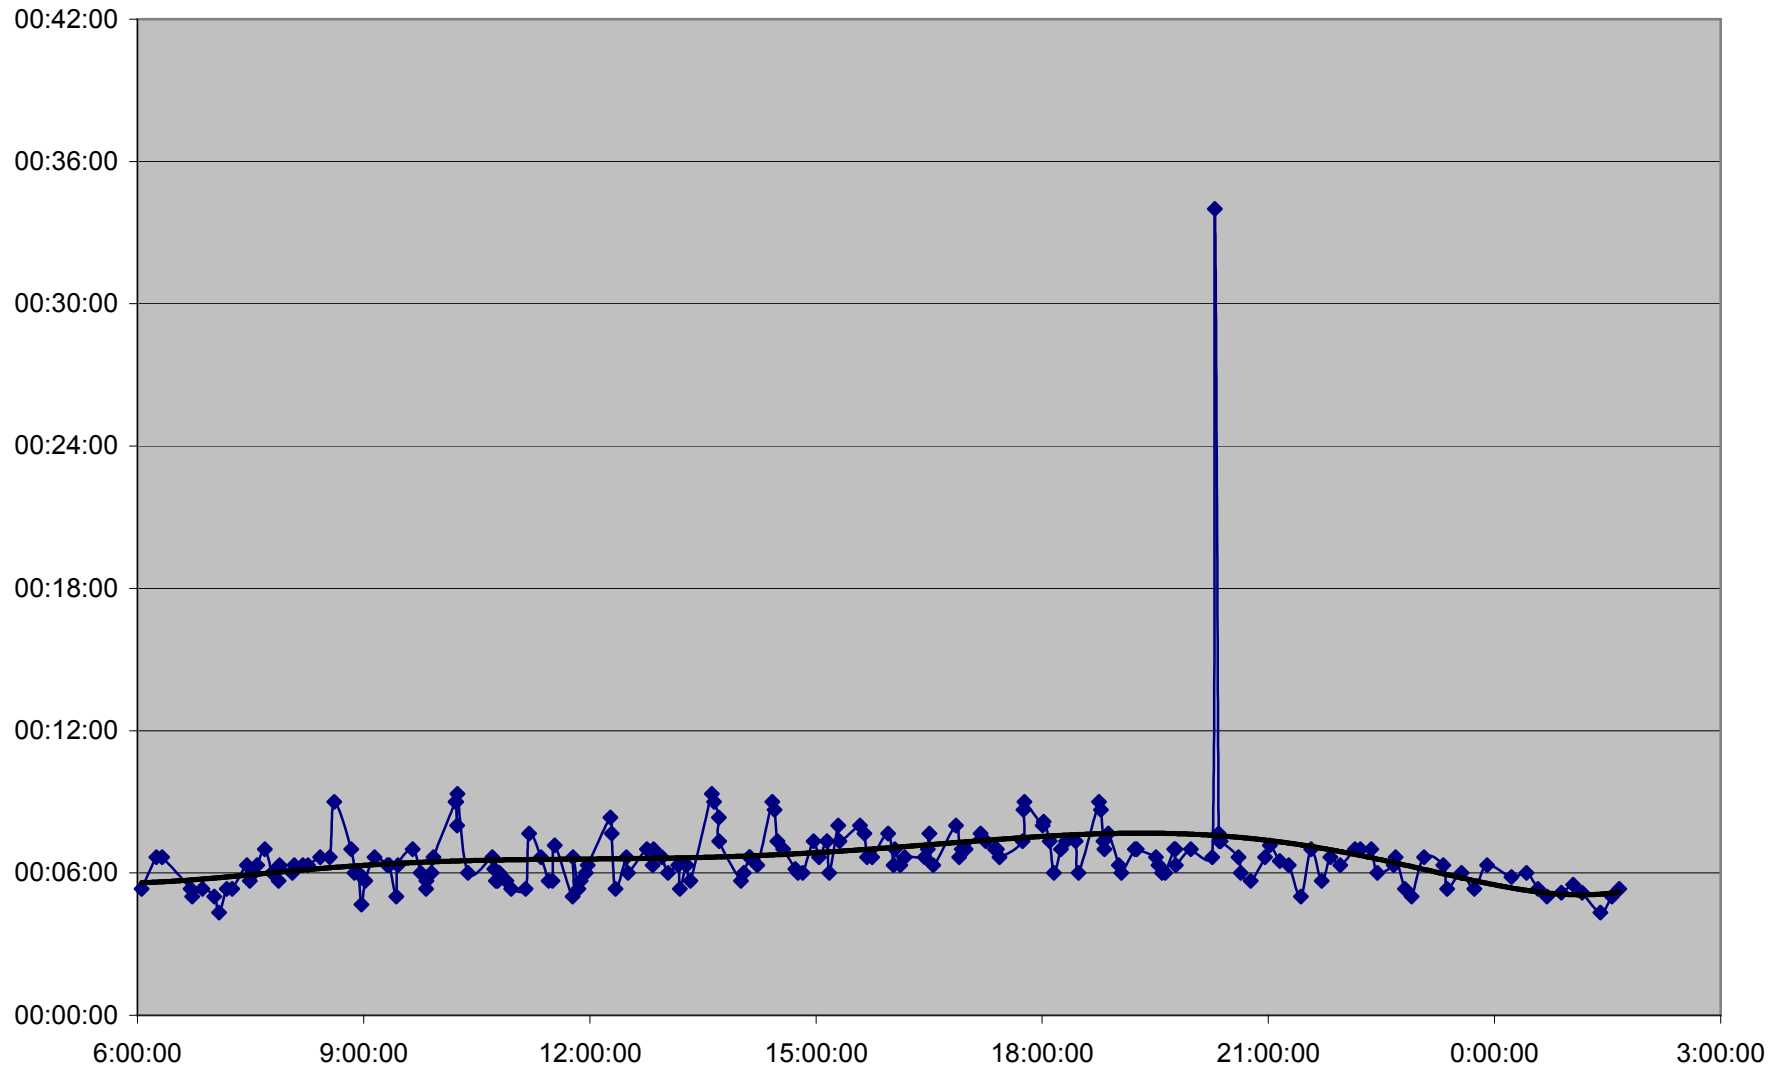

QUEEN Down 20061204 from Queensway Humber to Parkside Dr.

QUEEN Down 20061204 from Parkside Dr. to Wilson Park Rd.

QUEEN Down 20061204 from Wilson Park Rd. to Gladstone Ave.

QUEEN Down 20061204 from Gladstone Ave. to Strachan Ave.

QUEEN Down 20061204 from Strachan Ave. to Spadina Ave.

QUEEN Down 20061204 from Spadina Ave. to Yonge St.

QUEEN Down 20061204 from Yonge St. to Broadview Ave.

QUEEN Down 20061204 from Broadview Ave. to Greenwood Ave.

QUEEN Down 20061204 from Greenwood Ave. to Woodbine Ave.

QUEEN Down 20061204 from Woodbine Ave. to Neville Loop