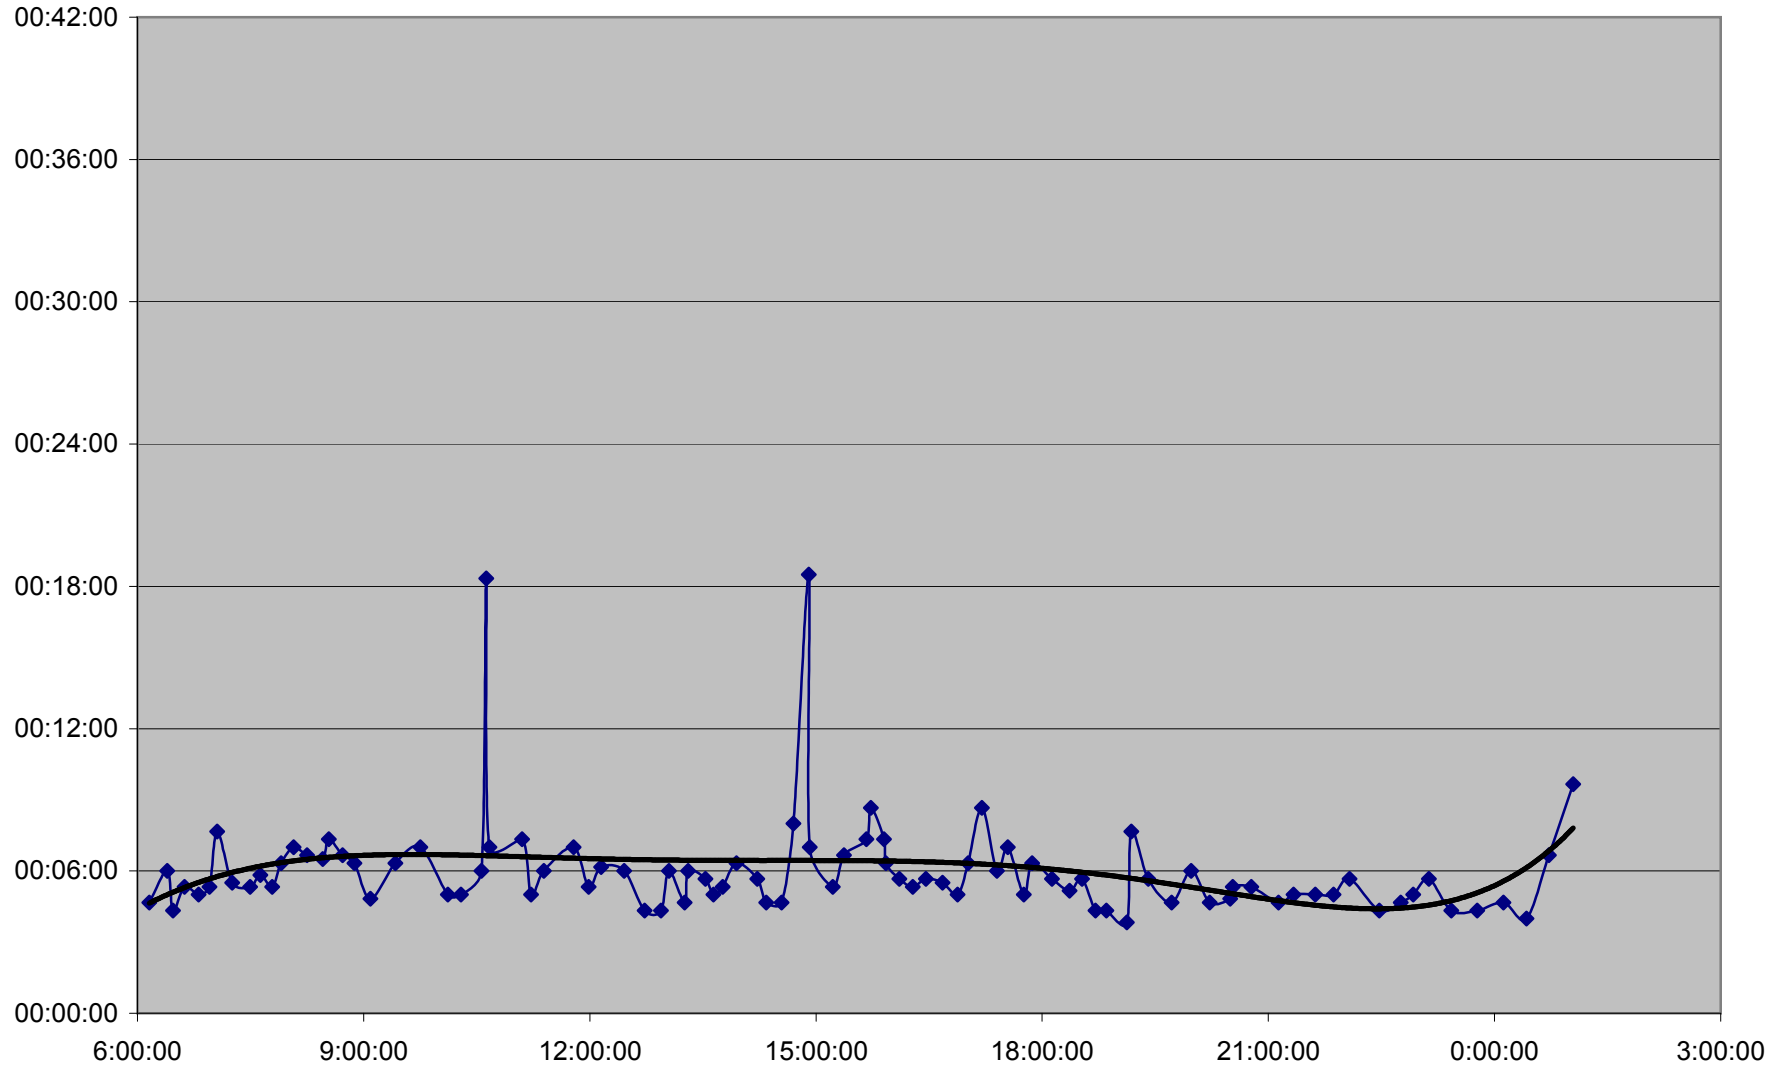

QUEEN Down 20061204 from Long Branch Loop to Kipling Ave.

QUEEN Down 20061204 from Kipling Ave. to Royal York

QUEEN Down 20061204 from Royal York to Lakeshore Humber

QUEEN Down 20061204 from Lakeshore Humber to Queensway Humber

QUEEN Down 20061204 from Queensway Humber to Parkside Dr.

QUEEN Down 20061204 from Parkside Dr. to Wilson Park Rd.

QUEEN Down 20061204 from Wilson Park Rd. to Gladstone Ave.

QUEEN Down 20061204 from Gladstone Ave. to Strachan Ave.

QUEEN Down 20061204 from Strachan Ave. to Spadina Ave.

QUEEN Down 20061204 from Spadina Ave. to Yonge St.

QUEEN Down 20061204 from Yonge St. to Broadview Ave.

QUEEN Down 20061204 from Broadview Ave. to Greenwood Ave.

QUEEN Down 20061204 from Greenwood Ave. to Woodbine Ave.

QUEEN Down 20061204 from Woodbine Ave. to Neville Loop