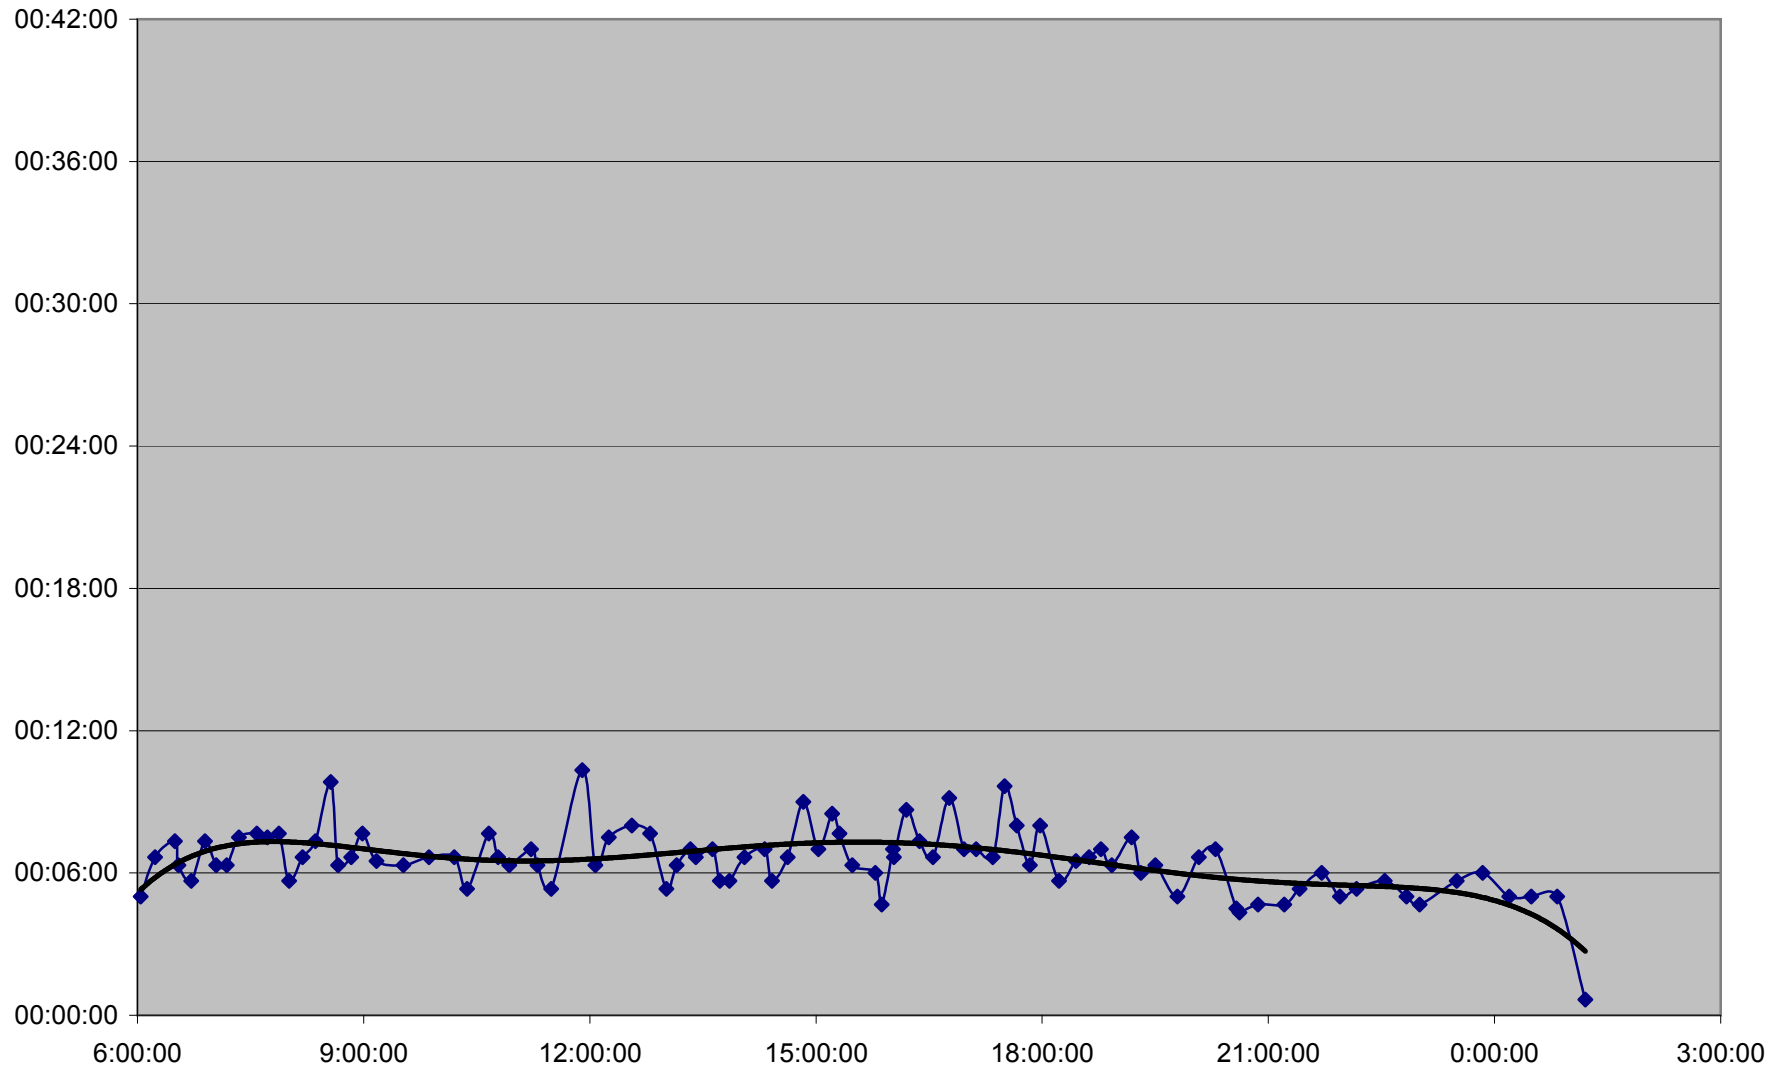

QUEEN Down 20061204 from Long Branch Loop to Kipling Ave.

QUEEN Down 20061204 from Kipling Ave. to Royal York

QUEEN Down 20061204 from Royal York to Lakeshore Humber

QUEEN Down 20061204 from Lakeshore Humber to Queensway Humber

QUEEN Down 20061204 from Queensway Humber to Parkside Dr.

QUEEN Down 20061204 from Parkside Dr. to Wilson Park Rd.

QUEEN Down 20061204 from Wilson Park Rd. to Gladstone Ave.

QUEEN Down 20061204 from Gladstone Ave. to Strachan Ave.

QUEEN Down 20061204 from Strachan Ave. to Spadina Ave.

QUEEN Down 20061204 from Spadina Ave. to Yonge St.

QUEEN Down 20061204 from Yonge St. to Broadview Ave.

QUEEN Down 20061204 from Broadview Ave. to Greenwood Ave.

QUEEN Down 20061204 from Greenwood Ave. to Woodbine Ave.

QUEEN Down 20061204 from Woodbine Ave. to Neville Loop