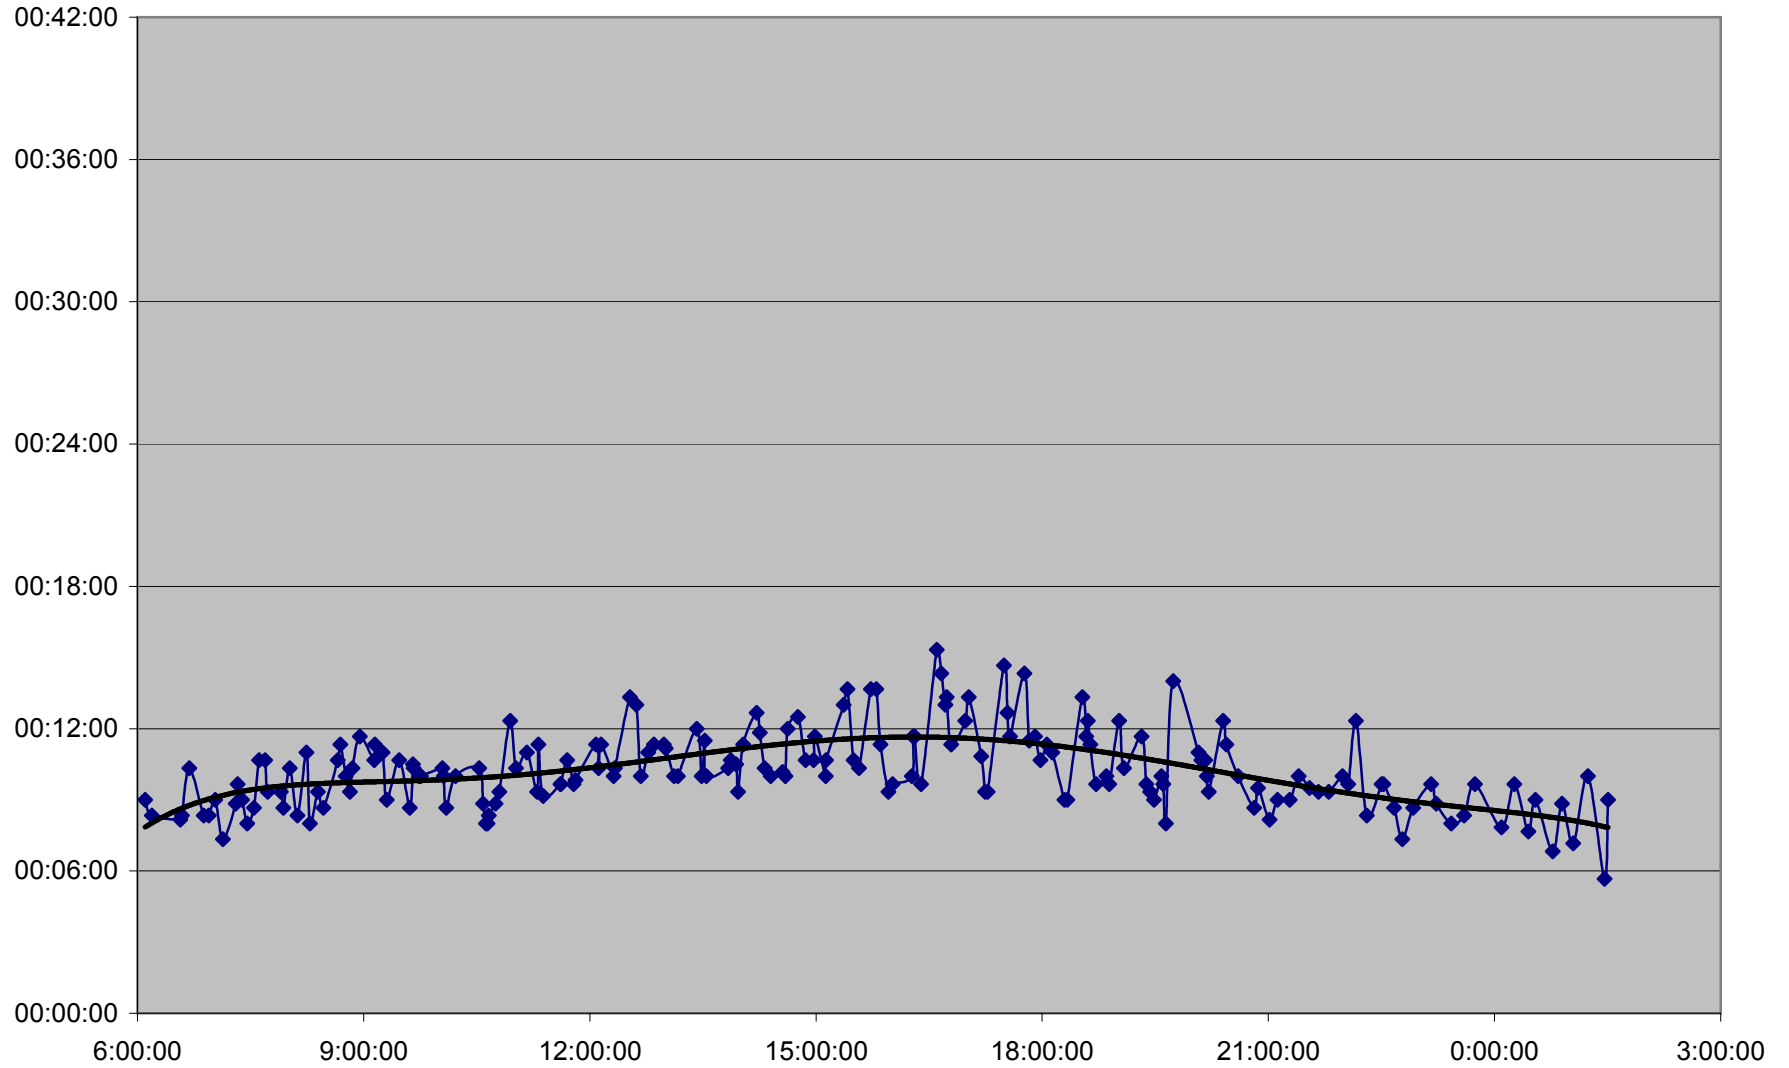

QUEEN Down 20061204 from Long Branch Loop to Kipling Ave.

QUEEN Down 20061204 from Kipling Ave. to Royal York

QUEEN Down 20061204 from Royal York to Lakeshore Humber

QUEEN Down 20061204 from Lakeshore Humber to Queensway Humber

QUEEN Down 20061204 from Queensway Humber to Parkside Dr.

QUEEN Down 20061204 from Parkside Dr. to Wilson Park Rd.

QUEEN Down 20061204 from Wilson Park Rd. to Gladstone Ave.

QUEEN Down 20061204 from Gladstone Ave. to Strachan Ave.

QUEEN Down 20061204 from Strachan Ave. to Spadina Ave.

QUEEN Down 20061204 from Spadina Ave. to Yonge St.

QUEEN Down 20061204 from Yonge St. to Broadview Ave.

QUEEN Down 20061204 from Broadview Ave. to Greenwood Ave.

QUEEN Down 20061204 from Greenwood Ave. to Woodbine Ave.

QUEEN Down 20061204 from Woodbine Ave. to Neville Loop