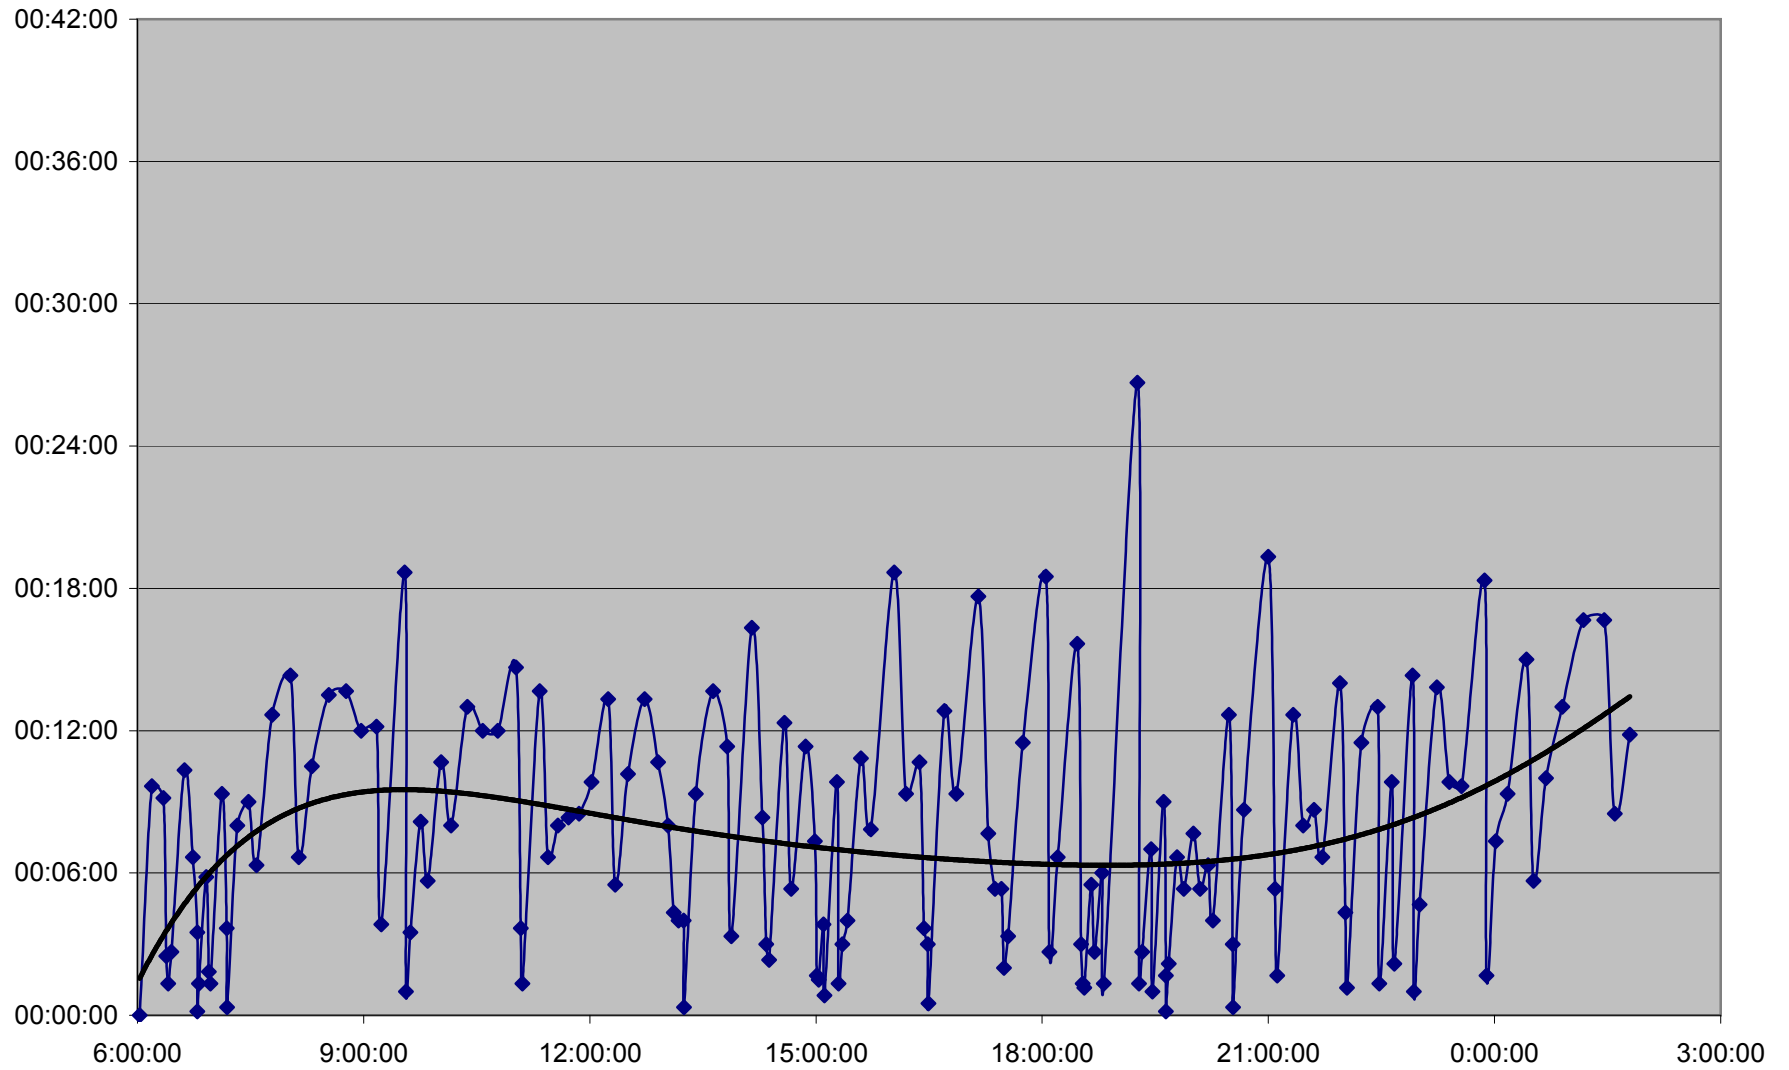

QUEEN Up 20061204 at Strachan Ave.

QUEEN Up 20061204 at Gladstone Ave.

QUEEN Up 20061204 at Wilson Park Rd.

QUEEN Up 20061204 at Parkside Dr.

QUEEN Up 20061204 at Queensway Humber

QUEEN Up 20061204 at Lakeshore Humber

QUEEN Up 20061204 at Royal York

QUEEN Up 20061204 at Kipling Ave.

QUEEN Up 20061204 at Long Branch Loop