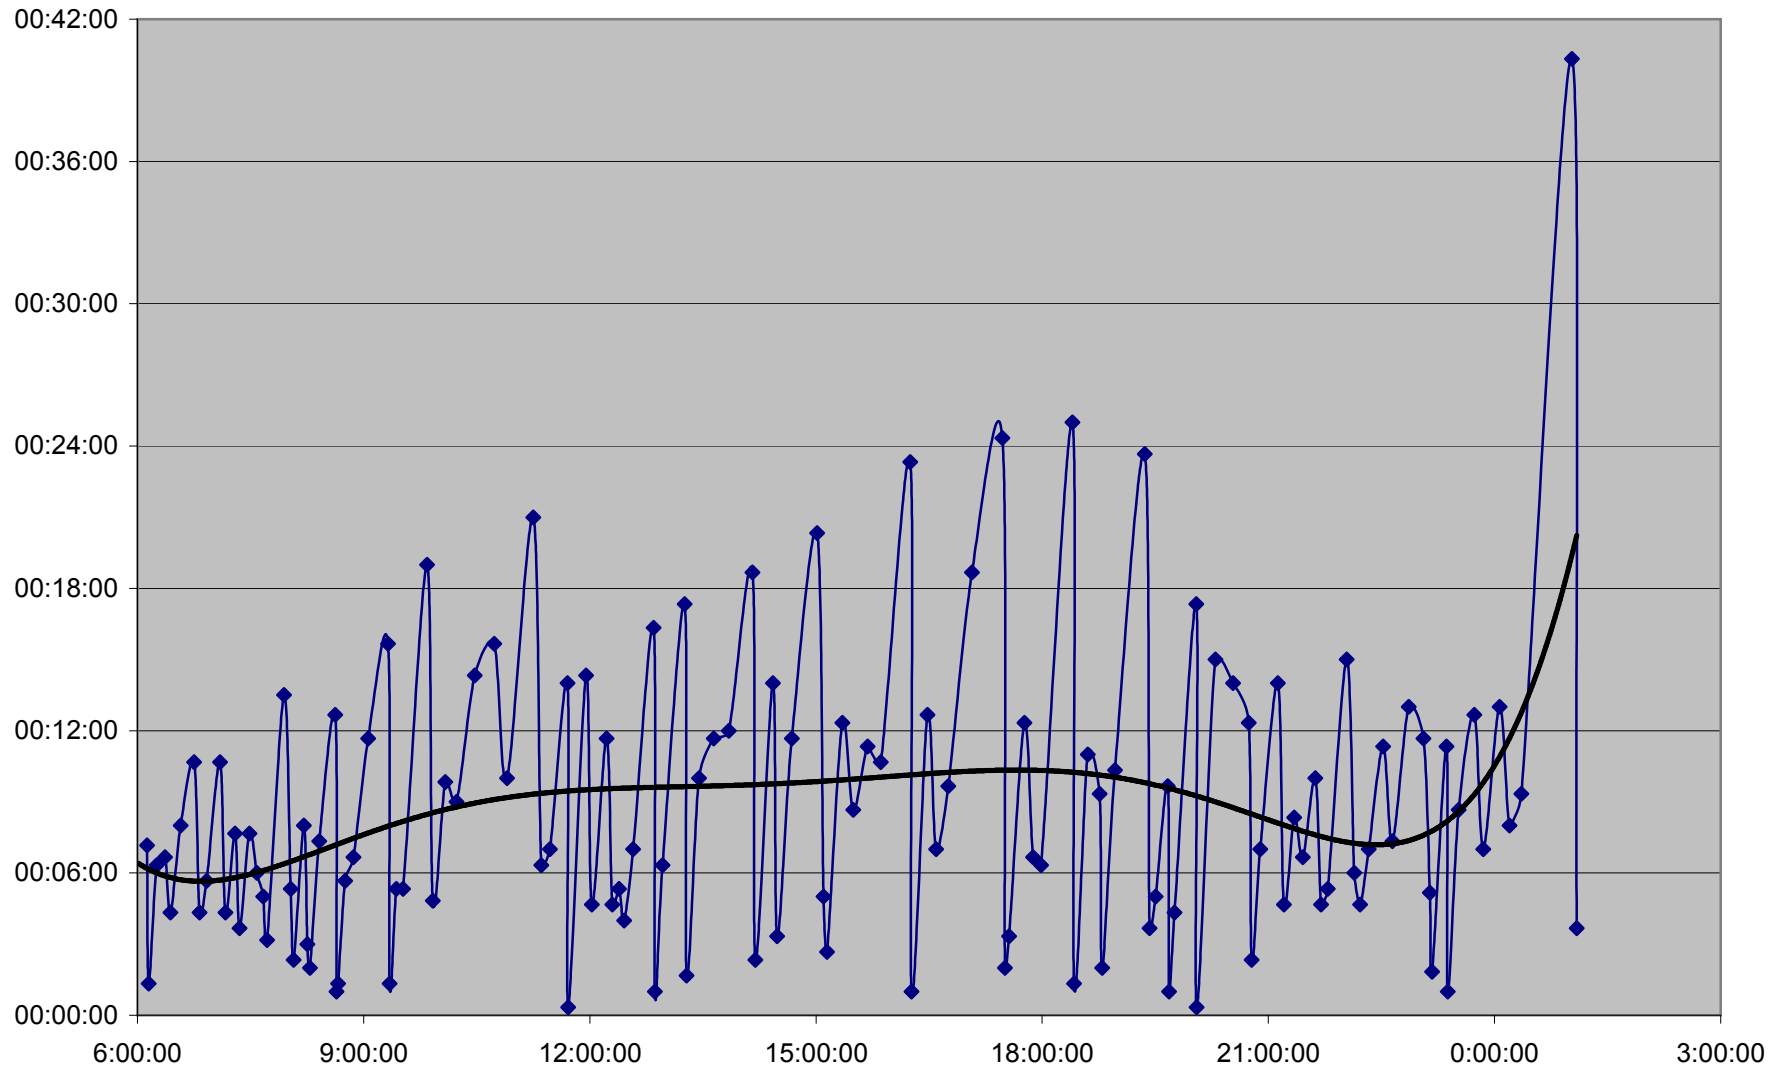

QUEEN Up 20061204 at Neville Loop

QUEEN Up 20061204 at Woodbine Ave.

QUEEN Up 20061204 at Greenwood Ave.

QUEEN Up 20061204 at Broadview Ave.

QUEEN Up 20061204 at Yonge St.

QUEEN Up 20061204 at Spadina Ave.

QUEEN Up 20061204 at Strachan Ave.

QUEEN Up 20061204 at Gladstone Ave.

QUEEN Up 20061204 at Wilson Park Rd.

QUEEN Up 20061204 at Parkside Dr.

QUEEN Up 20061204 at Queensway Humber

QUEEN Up 20061204 at Lakeshore Humber

QUEEN Up 20061204 at Royal York

QUEEN Up 20061204 at Kipling Ave.

QUEEN Up 20061204 at Long Branch Loop