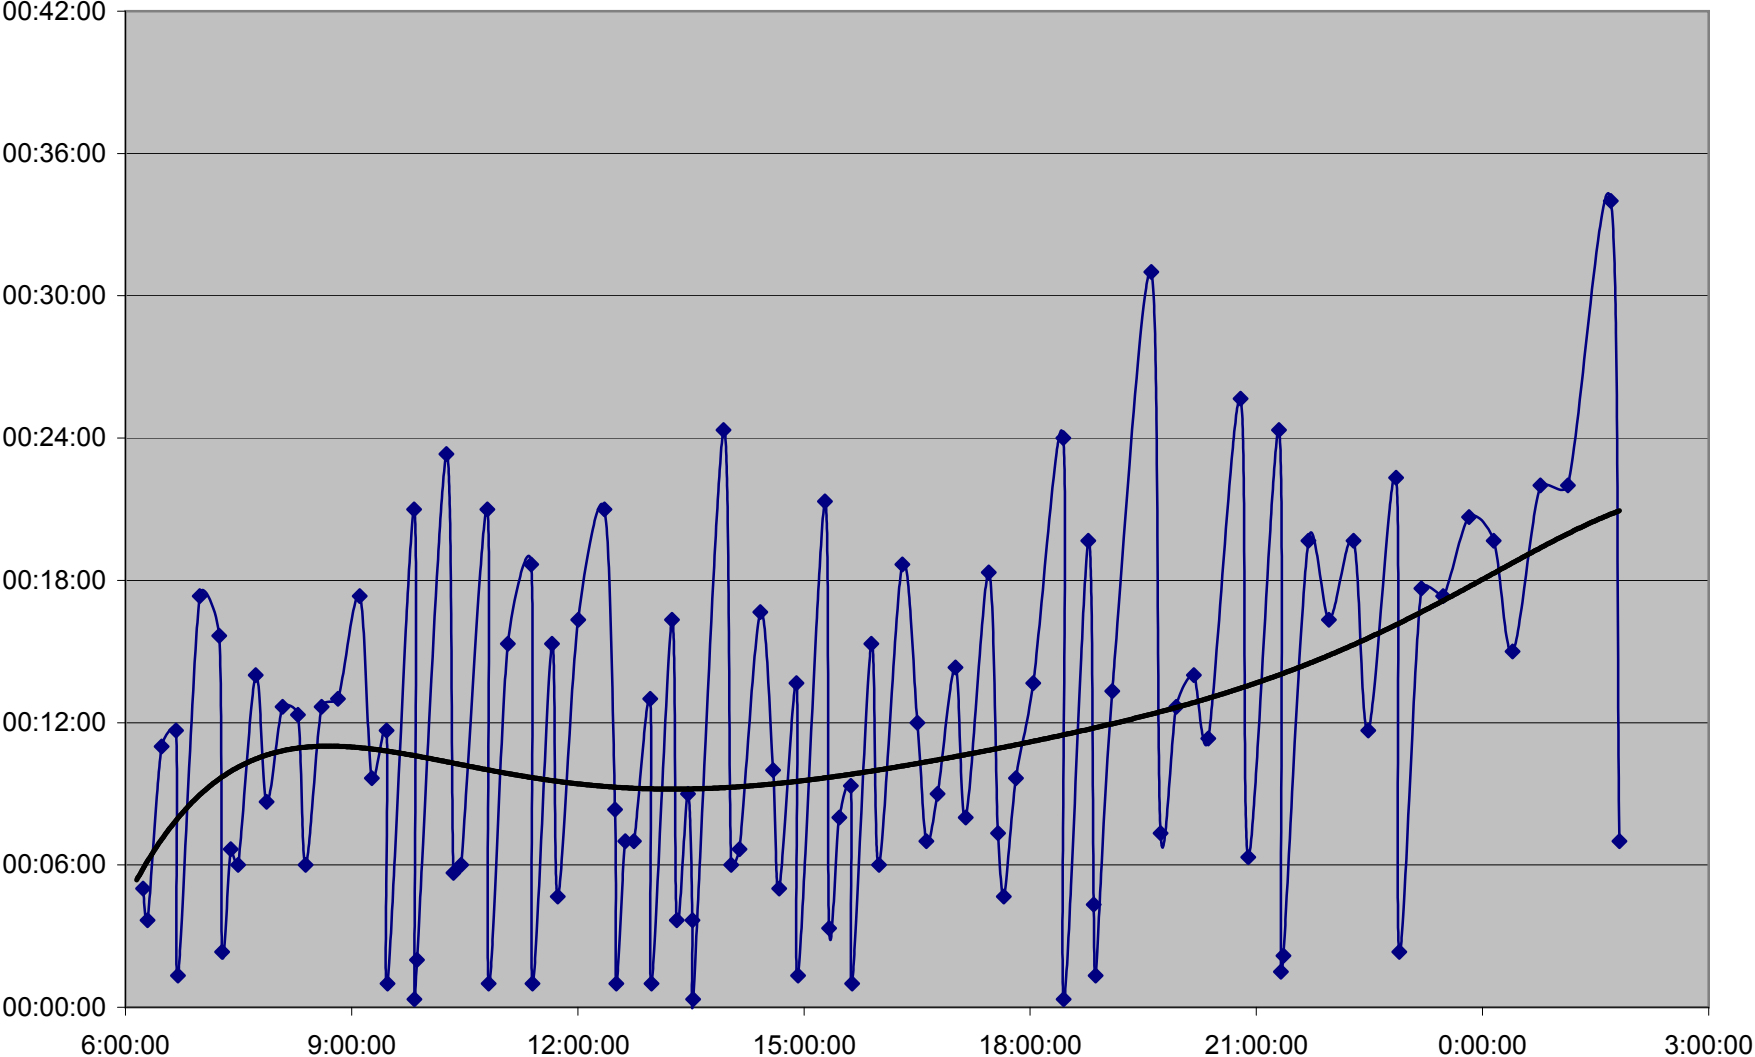

QUEEN Up 20061204 at Neville Loop

QUEEN Up 20061204 at Woodbine Ave.

QUEEN Up 20061204 at Greenwood Ave.

QUEEN Up 20061204 at Broadview Ave.

QUEEN Up 20061204 at Yonge St.

QUEEN Up 20061204 at Spadina Ave.

QUEEN Up 20061204 at Strachan Ave.

QUEEN Up 20061204 at Gladstone Ave.

QUEEN Up 20061204 at Wilson Park Rd.

QUEEN Up 20061204 at Parkside Dr.

QUEEN Up 20061204 at Queensway Humber

QUEEN Up 20061204 at Lakeshore Humber

QUEEN Up 20061204 at Royal York

QUEEN Up 20061204 at Kipling Ave.

QUEEN Up 20061204 at Long Branch Loop