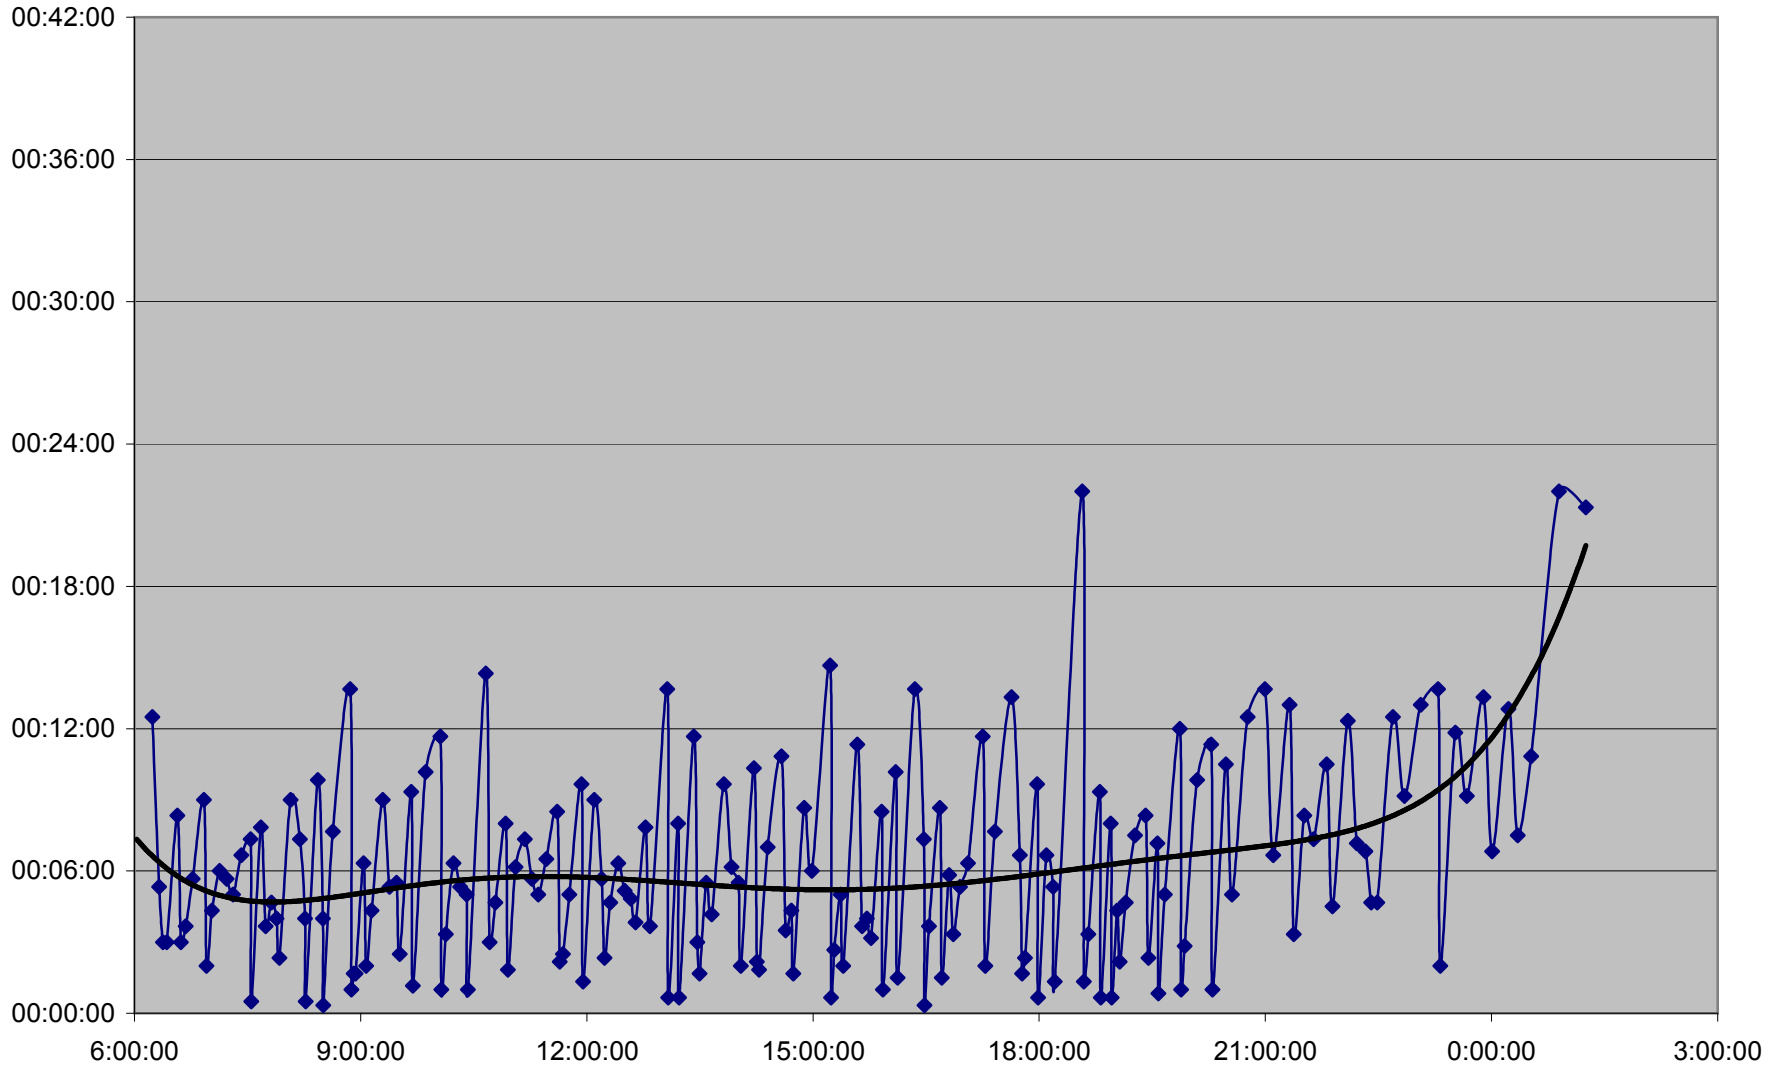

QUEEN Up 20061204 at Neville Loop

QUEEN Up 20061204 at Woodbine Ave.

QUEEN Up 20061204 at Greenwood Ave.

QUEEN Up 20061204 at Broadview Ave.

QUEEN Up 20061204 at Yonge St.

QUEEN Up 20061204 at Spadina Ave.

QUEEN Up 20061204 at Strachan Ave.

QUEEN Up 20061204 at Gladstone Ave.

QUEEN Up 20061204 at Wilson Park Rd.

QUEEN Up 20061204 at Parkside Dr.

QUEEN Up 20061204 at Queensway Humber

QUEEN Up 20061204 at Lakeshore Humber

QUEEN Up 20061204 at Royal York

QUEEN Up 20061204 at Kipling Ave.

QUEEN Up 20061204 at Long Branch Loop