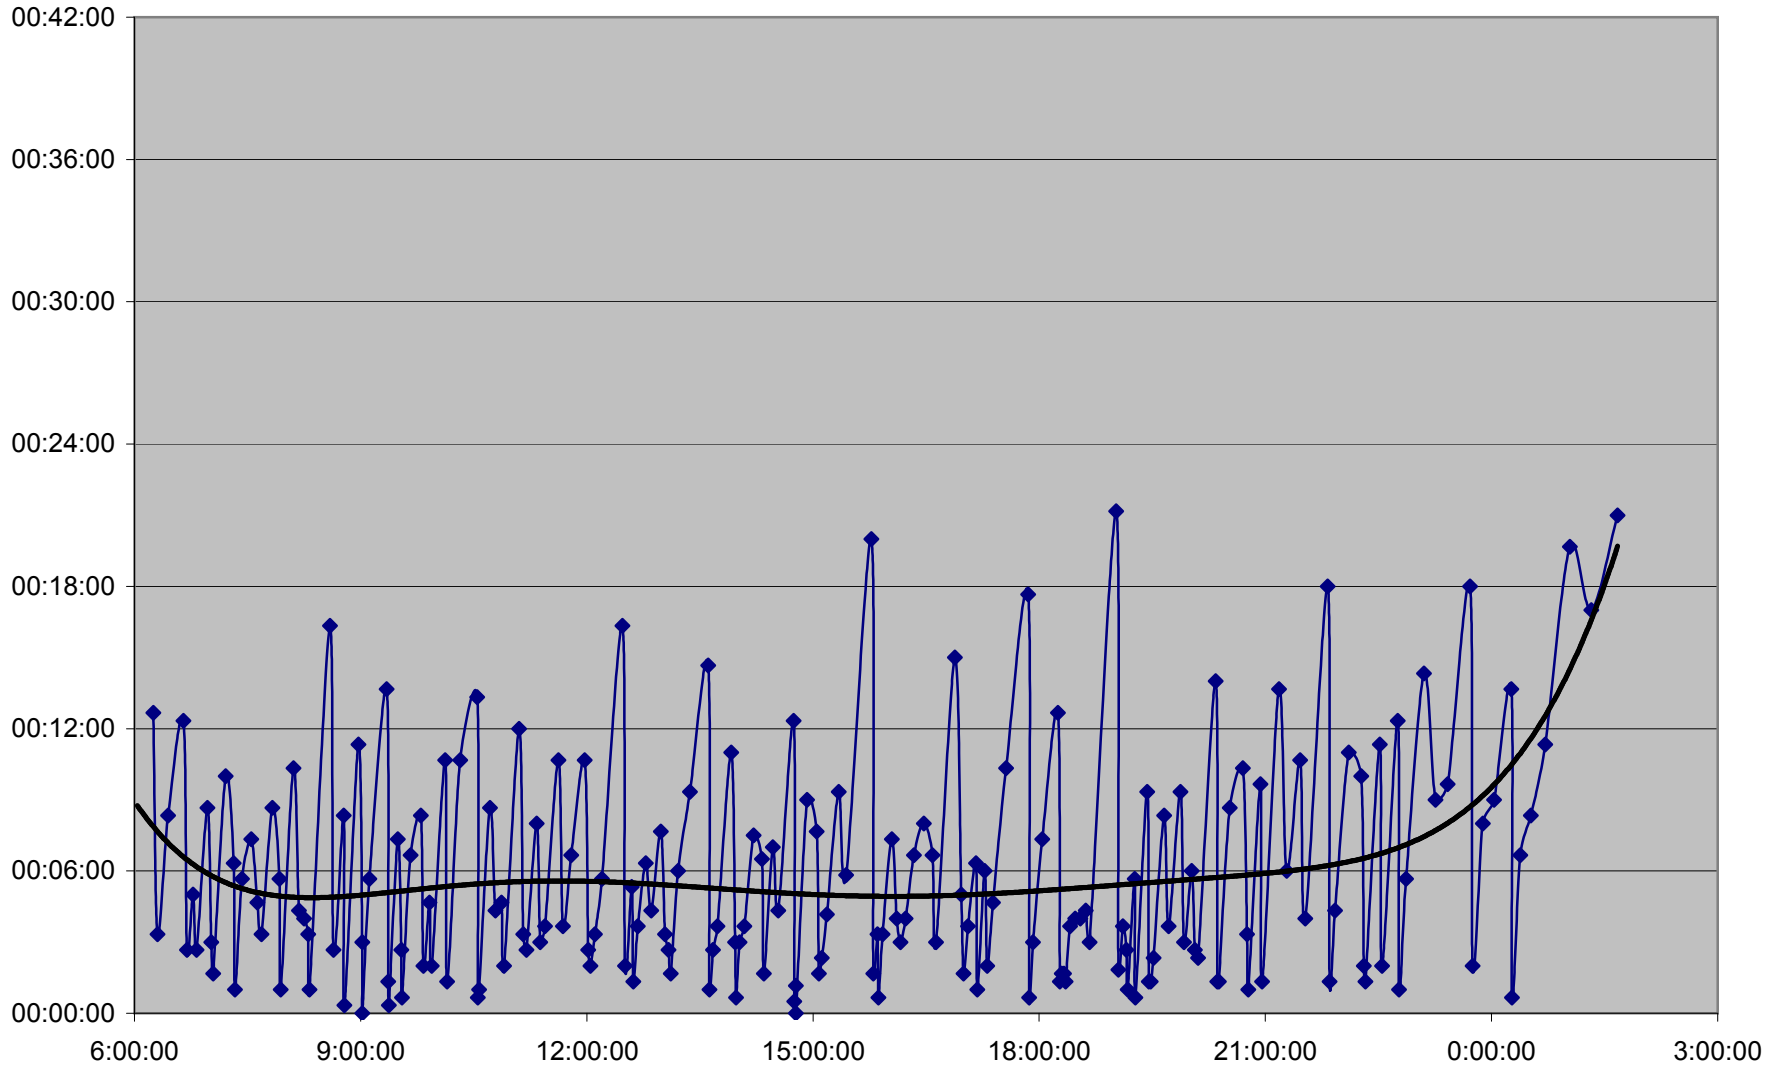

QUEEN Up 20061204 at Neville Loop

QUEEN Up 20061204 at Woodbine Ave.

QUEEN Up 20061204 at Greenwood Ave.

QUEEN Up 20061204 at Broadview Ave.

QUEEN Up 20061204 at Yonge St.

QUEEN Up 20061204 at Spadina Ave.

QUEEN Up 20061204 at Strachan Ave.

QUEEN Up 20061204 at Gladstone Ave.

QUEEN Up 20061204 at Wilson Park Rd.

QUEEN Up 20061204 at Parkside Dr.

QUEEN Up 20061204 at Queensway Humber

QUEEN Up 20061204 at Lakeshore Humber

QUEEN Up 20061204 at Royal York

QUEEN Up 20061204 at Kipling Ave.

QUEEN Up 20061204 at Long Branch Loop