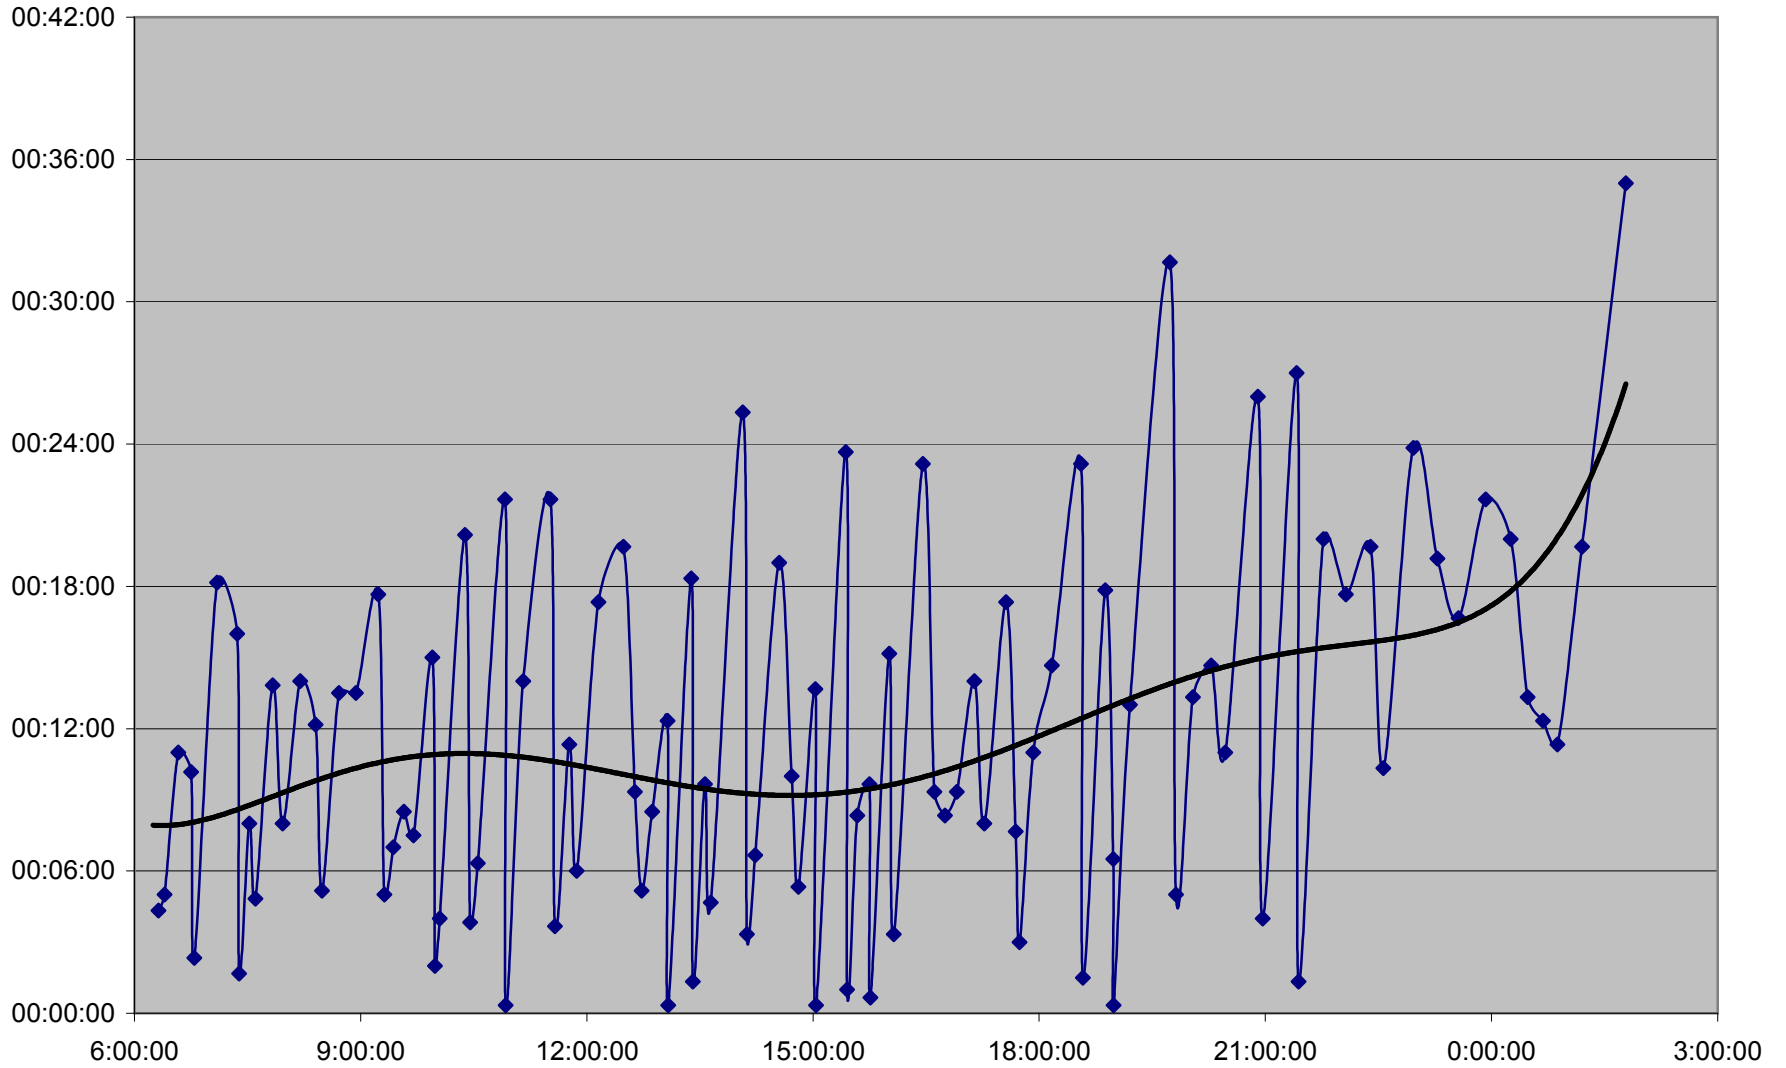

QUEEN Up 20061204 at Strachan Ave.

QUEEN Up 20061204 at Gladstone Ave.

QUEEN Up 20061204 at Wilson Park Rd.

QUEEN Up 20061204 at Parkside Dr.

QUEEN Up 20061204 at Queensway Humber

QUEEN Up 20061204 at Lakeshore Humber

QUEEN Up 20061204 at Royal York

QUEEN Up 20061204 at Kipling Ave.

QUEEN Up 20061204 at Long Branch Loop