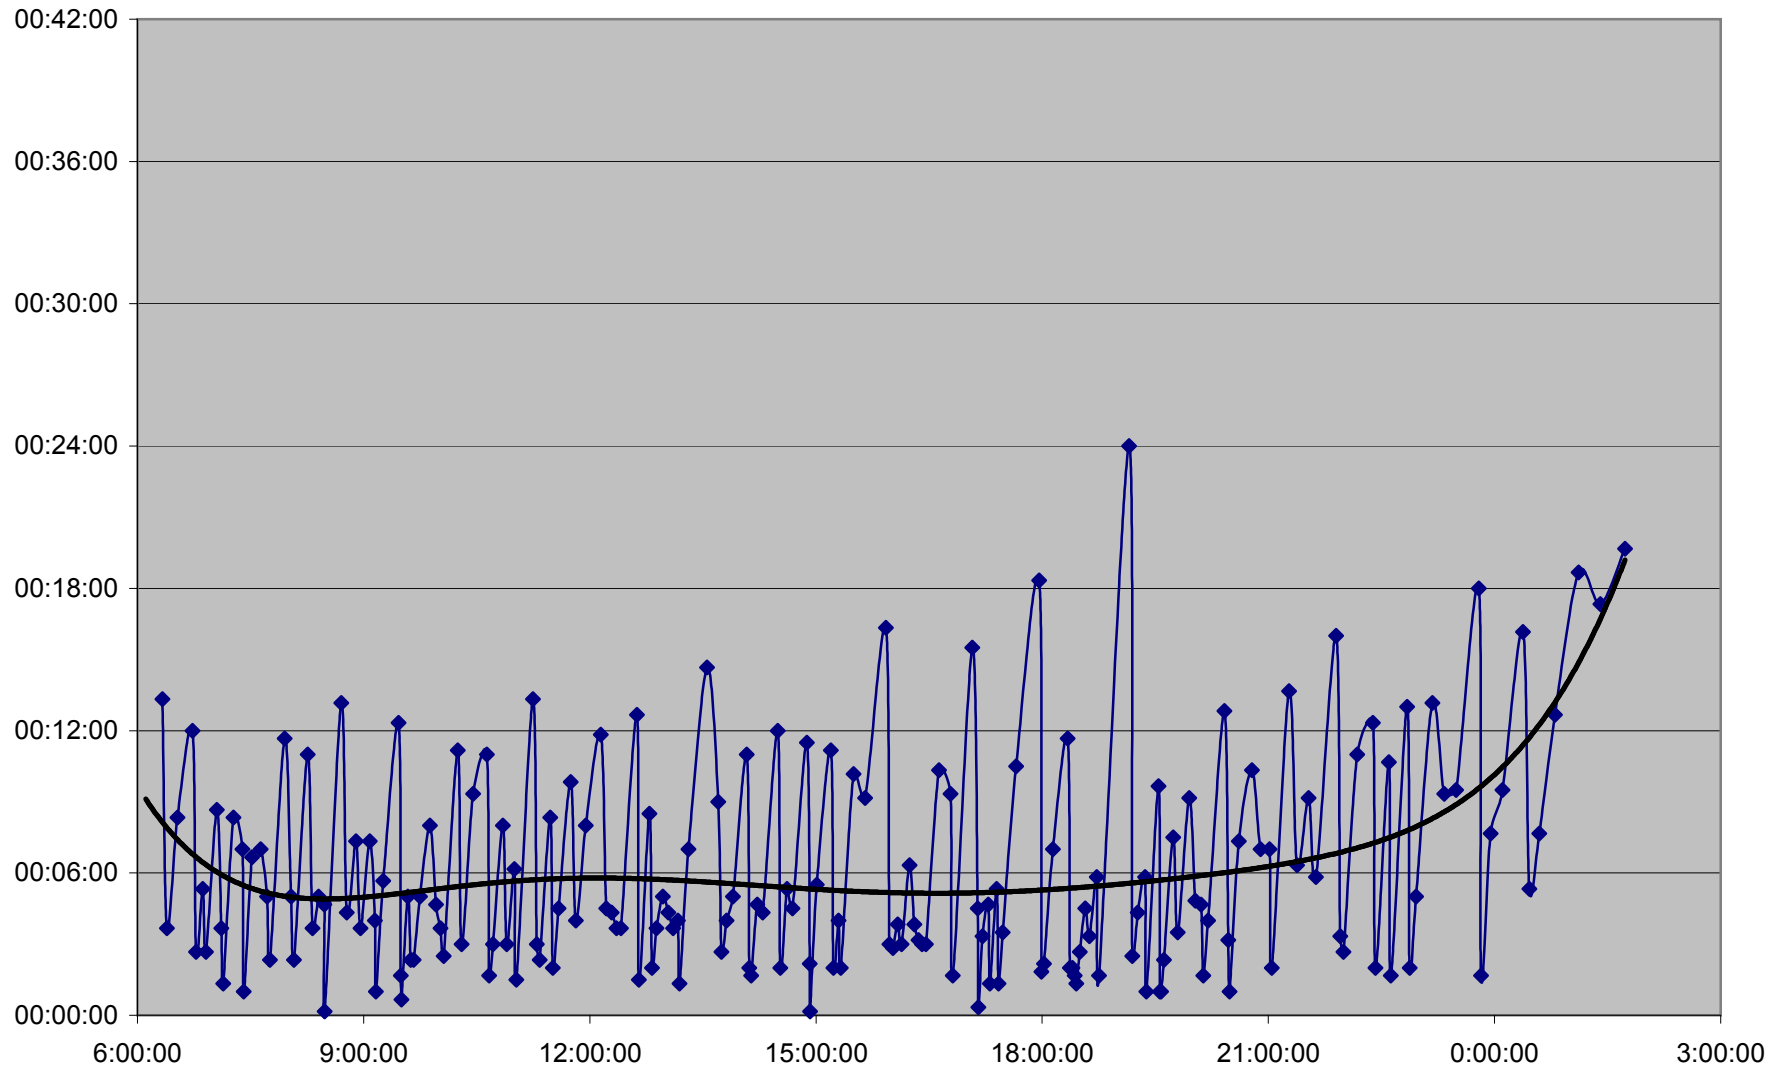

QUEEN Up 20061204 at Neville Loop

QUEEN Up 20061204 at Woodbine Ave.

QUEEN Up 20061204 at Greenwood Ave.

QUEEN Up 20061204 at Broadview Ave.

QUEEN Up 20061204 at Yonge St.

QUEEN Up 20061204 at Spadina Ave.

QUEEN Up 20061204 at Strachan Ave.

QUEEN Up 20061204 at Gladstone Ave.

QUEEN Up 20061204 at Wilson Park Rd.

QUEEN Up 20061204 at Parkside Dr.

QUEEN Up 20061204 at Queensway Humber

QUEEN Up 20061204 at Lakeshore Humber

QUEEN Up 20061204 at Royal York

QUEEN Up 20061204 at Kipling Ave.

QUEEN Up 20061204 at Long Branch Loop