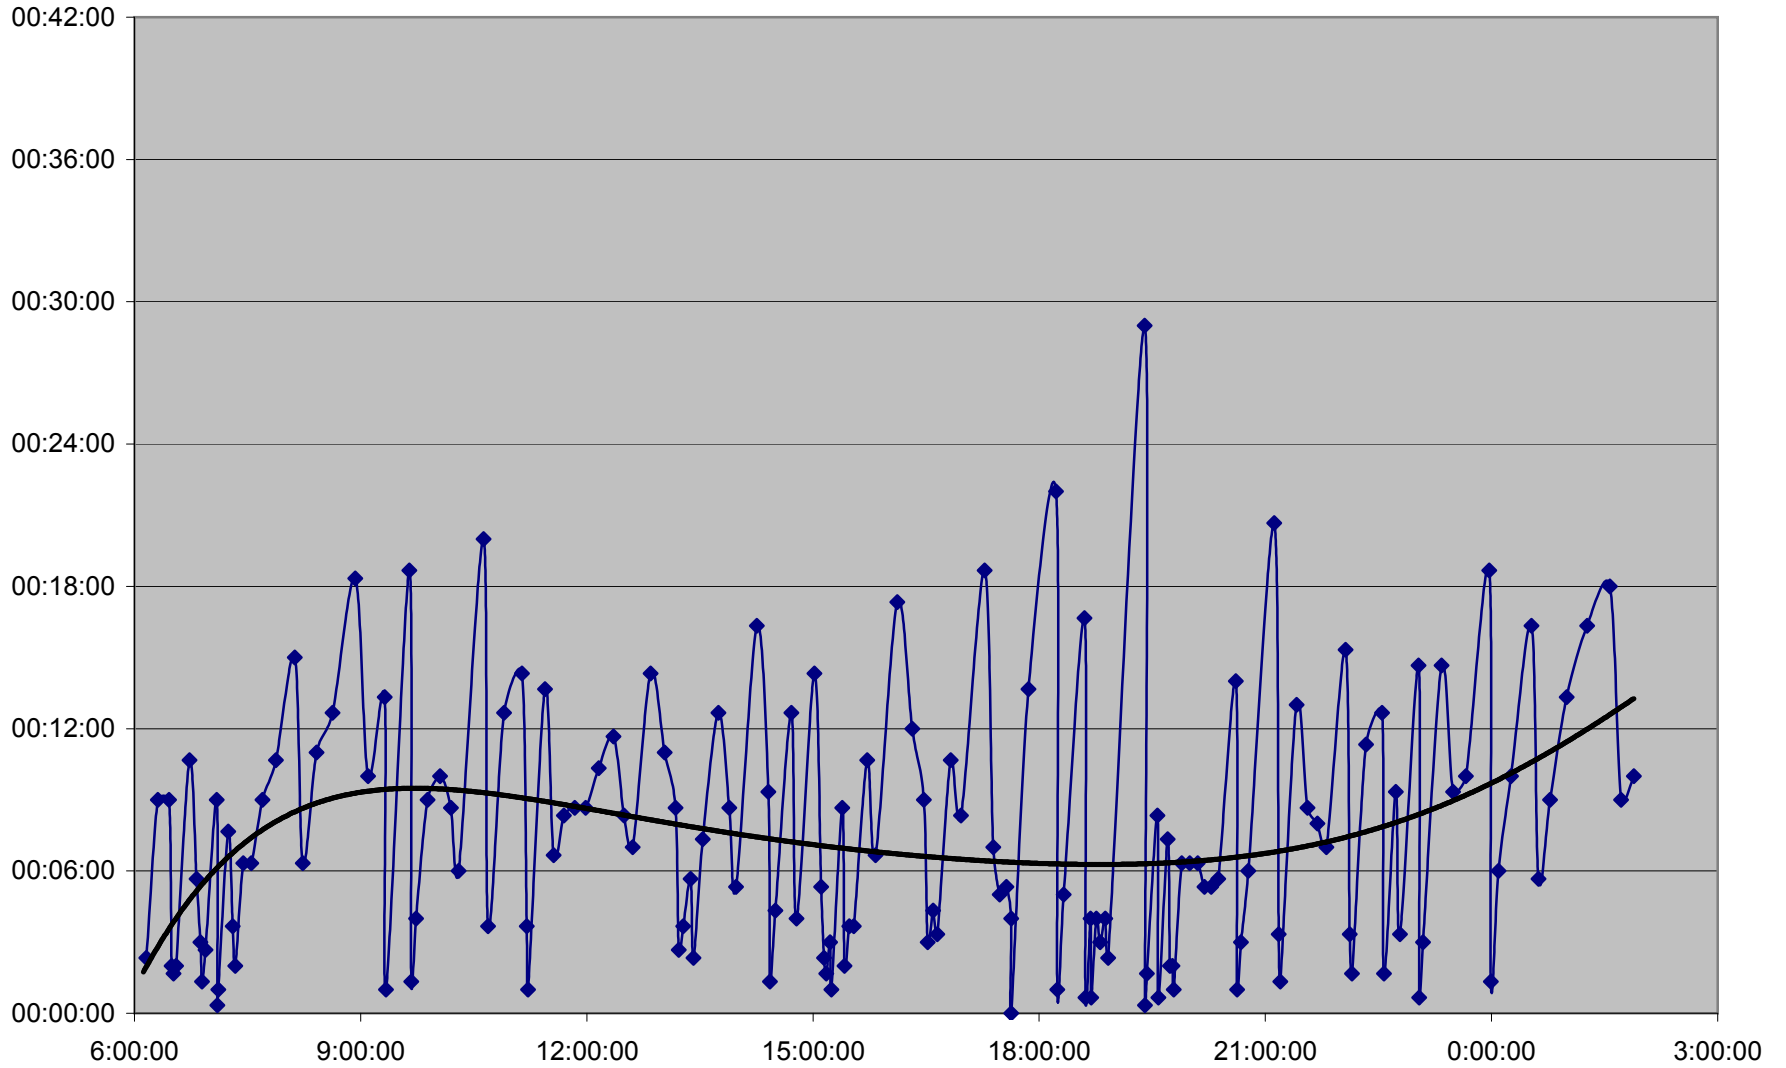

QUEEN Up 20061204 at Strachan Ave.

QUEEN Up 20061204 at Gladstone Ave.

QUEEN Up 20061204 at Wilson Park Rd.

QUEEN Up 20061204 at Parkside Dr.

QUEEN Up 20061204 at Queensway Humber

QUEEN Up 20061204 at Lakeshore Humber

QUEEN Up 20061204 at Royal York

QUEEN Up 20061204 at Kipling Ave.

QUEEN Up 20061204 at Long Branch Loop