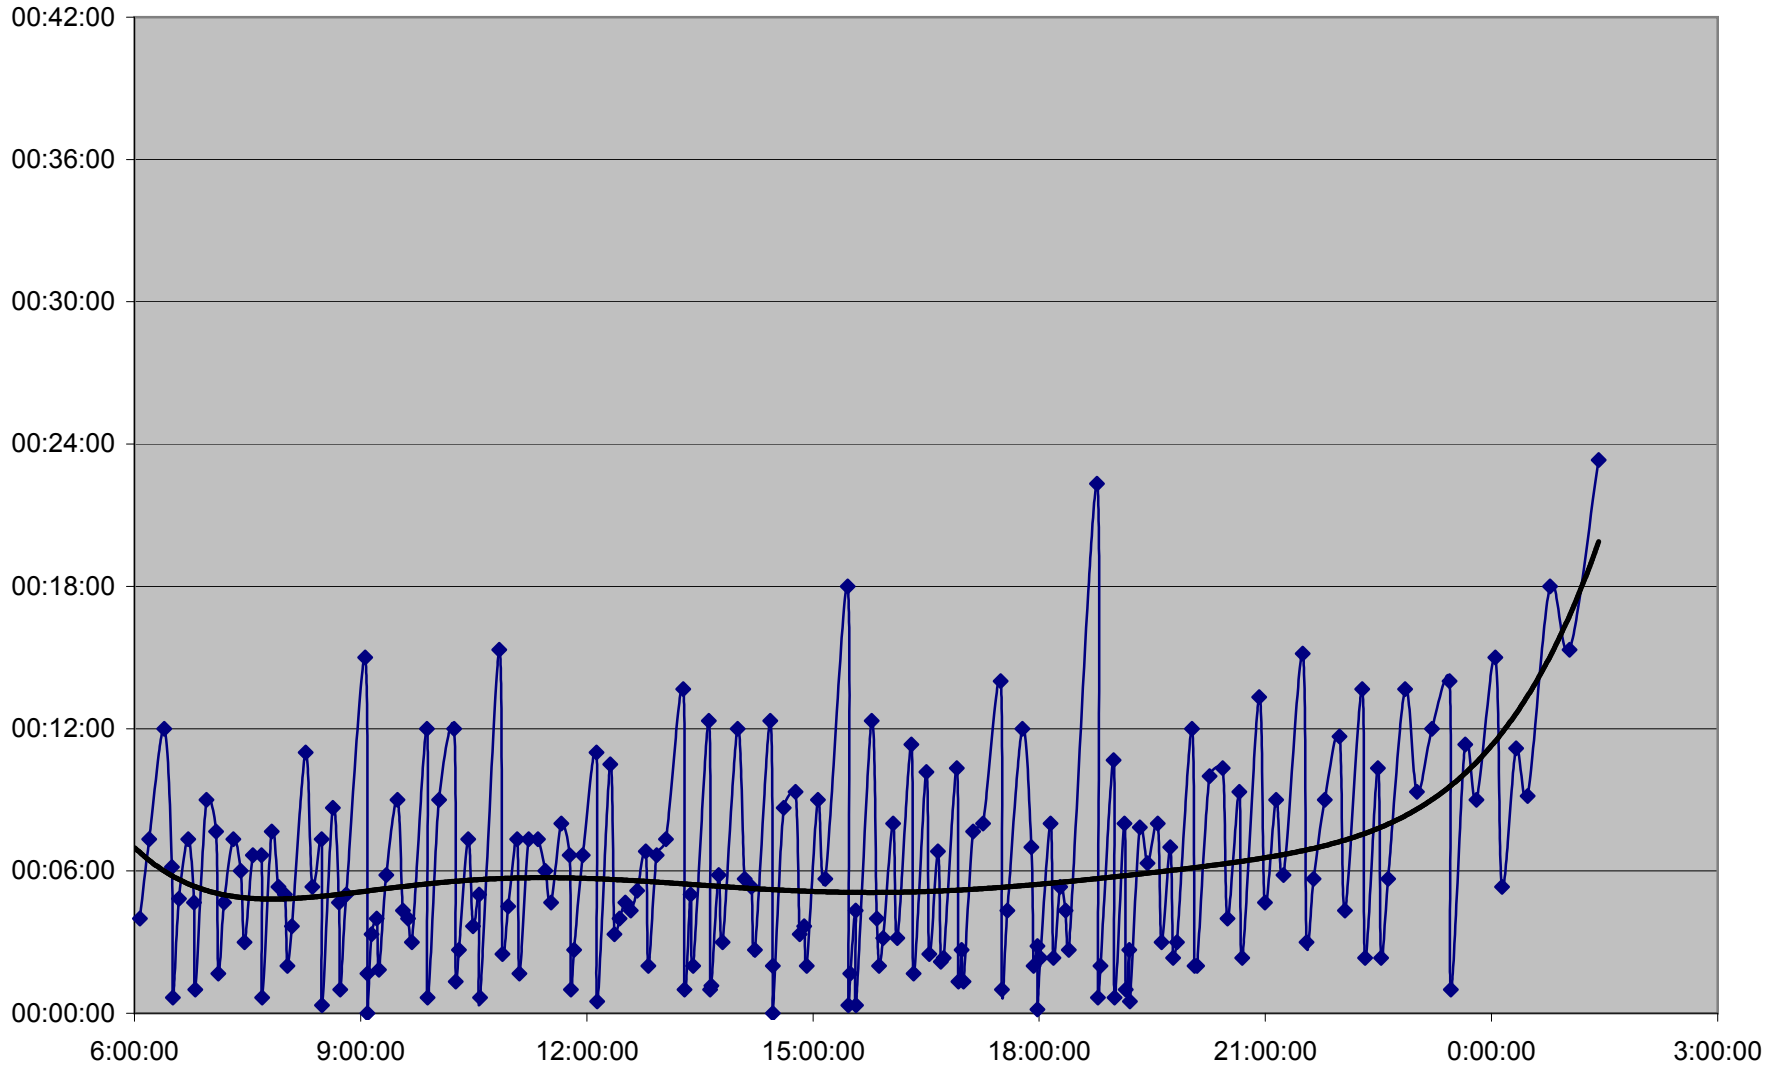

QUEEN Up 20061204 at Neville Loop

QUEEN Up 20061204 at Woodbine Ave.

QUEEN Up 20061204 at Greenwood Ave.

QUEEN Up 20061204 at Broadview Ave.

QUEEN Up 20061204 at Yonge St.

QUEEN Up 20061204 at Spadina Ave.

QUEEN Up 20061204 at Strachan Ave.

QUEEN Up 20061204 at Gladstone Ave.

QUEEN Up 20061204 at Wilson Park Rd.

QUEEN Up 20061204 at Parkside Dr.

QUEEN Up 20061204 at Queensway Humber

QUEEN Up 20061204 at Lakeshore Humber

QUEEN Up 20061204 at Royal York

QUEEN Up 20061204 at Kipling Ave.

QUEEN Up 20061204 at Long Branch Loop