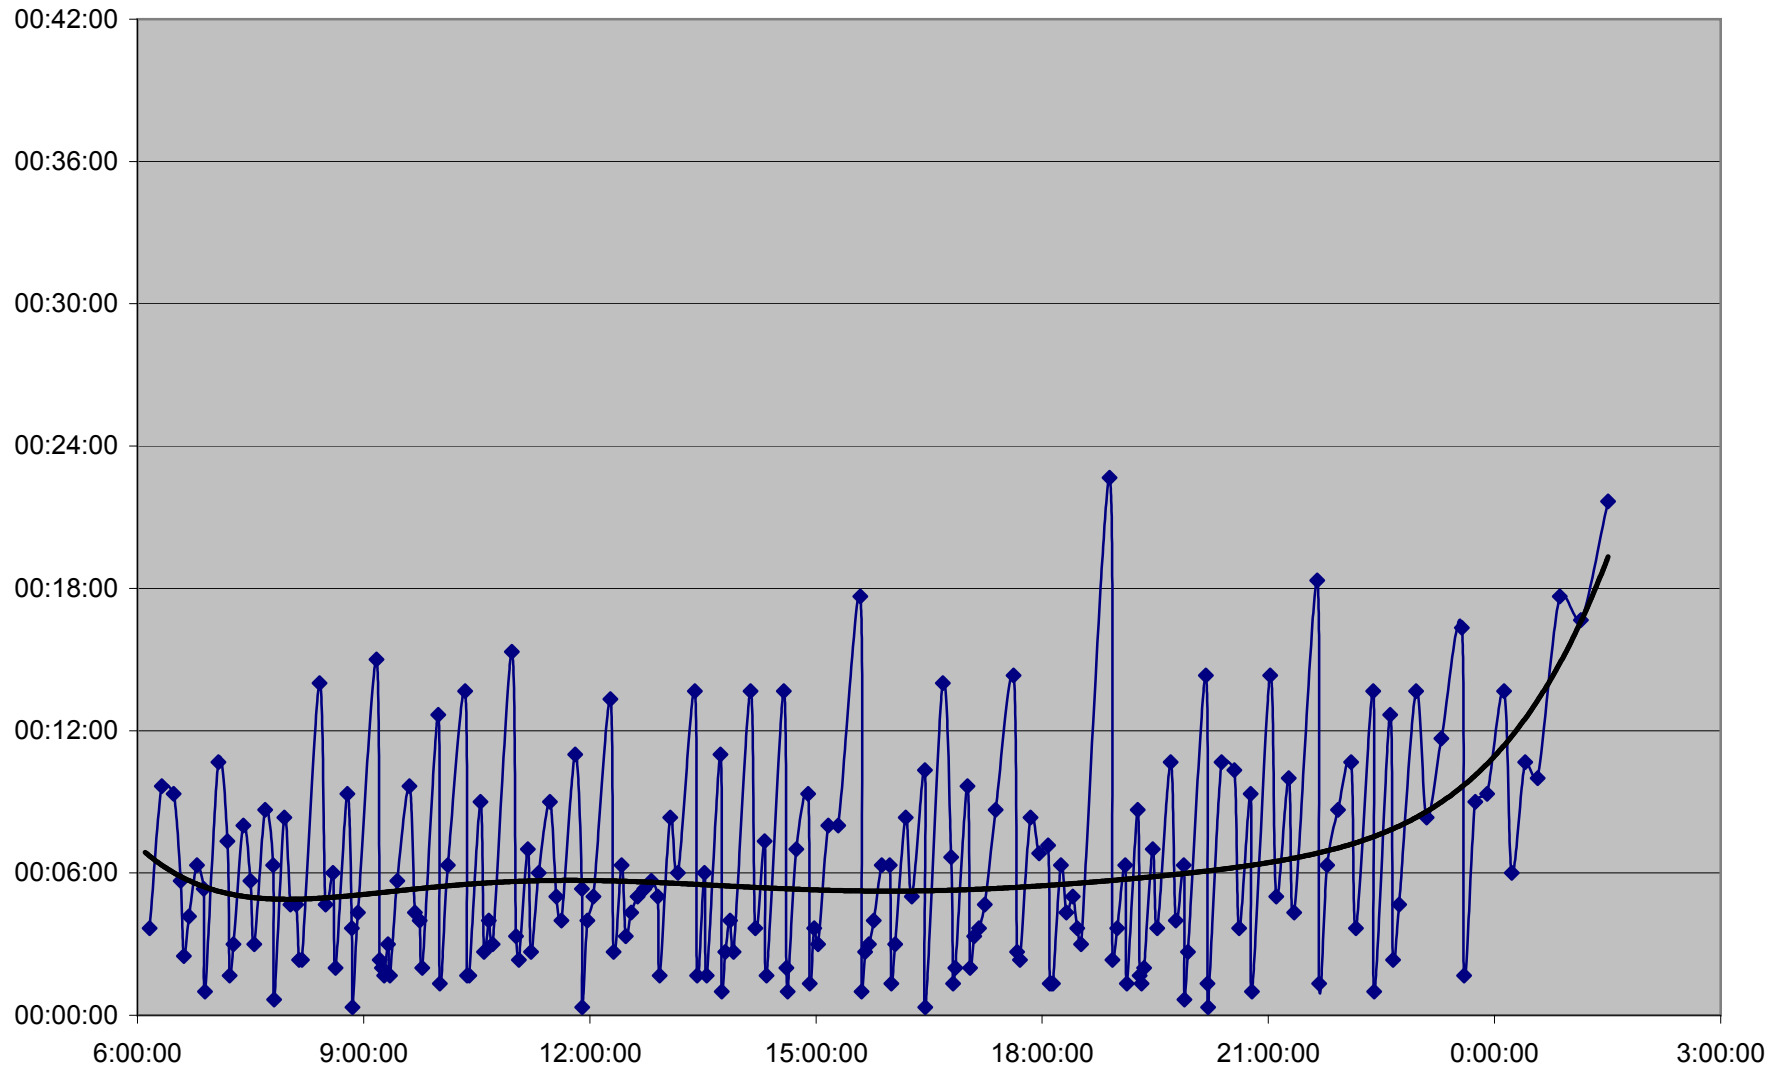

QUEEN Up 20061204 at Neville Loop

QUEEN Up 20061204 at Woodbine Ave.

QUEEN Up 20061204 at Greenwood Ave.

QUEEN Up 20061204 at Broadview Ave.

QUEEN Up 20061204 at Yonge St.

QUEEN Up 20061204 at Spadina Ave.

QUEEN Up 20061204 at Strachan Ave.

QUEEN Up 20061204 at Gladstone Ave.

QUEEN Up 20061204 at Wilson Park Rd.

QUEEN Up 20061204 at Parkside Dr.

QUEEN Up 20061204 at Queensway Humber

QUEEN Up 20061204 at Lakeshore Humber

QUEEN Up 20061204 at Royal York

QUEEN Up 20061204 at Kipling Ave.

QUEEN Up 20061204 at Long Branch Loop