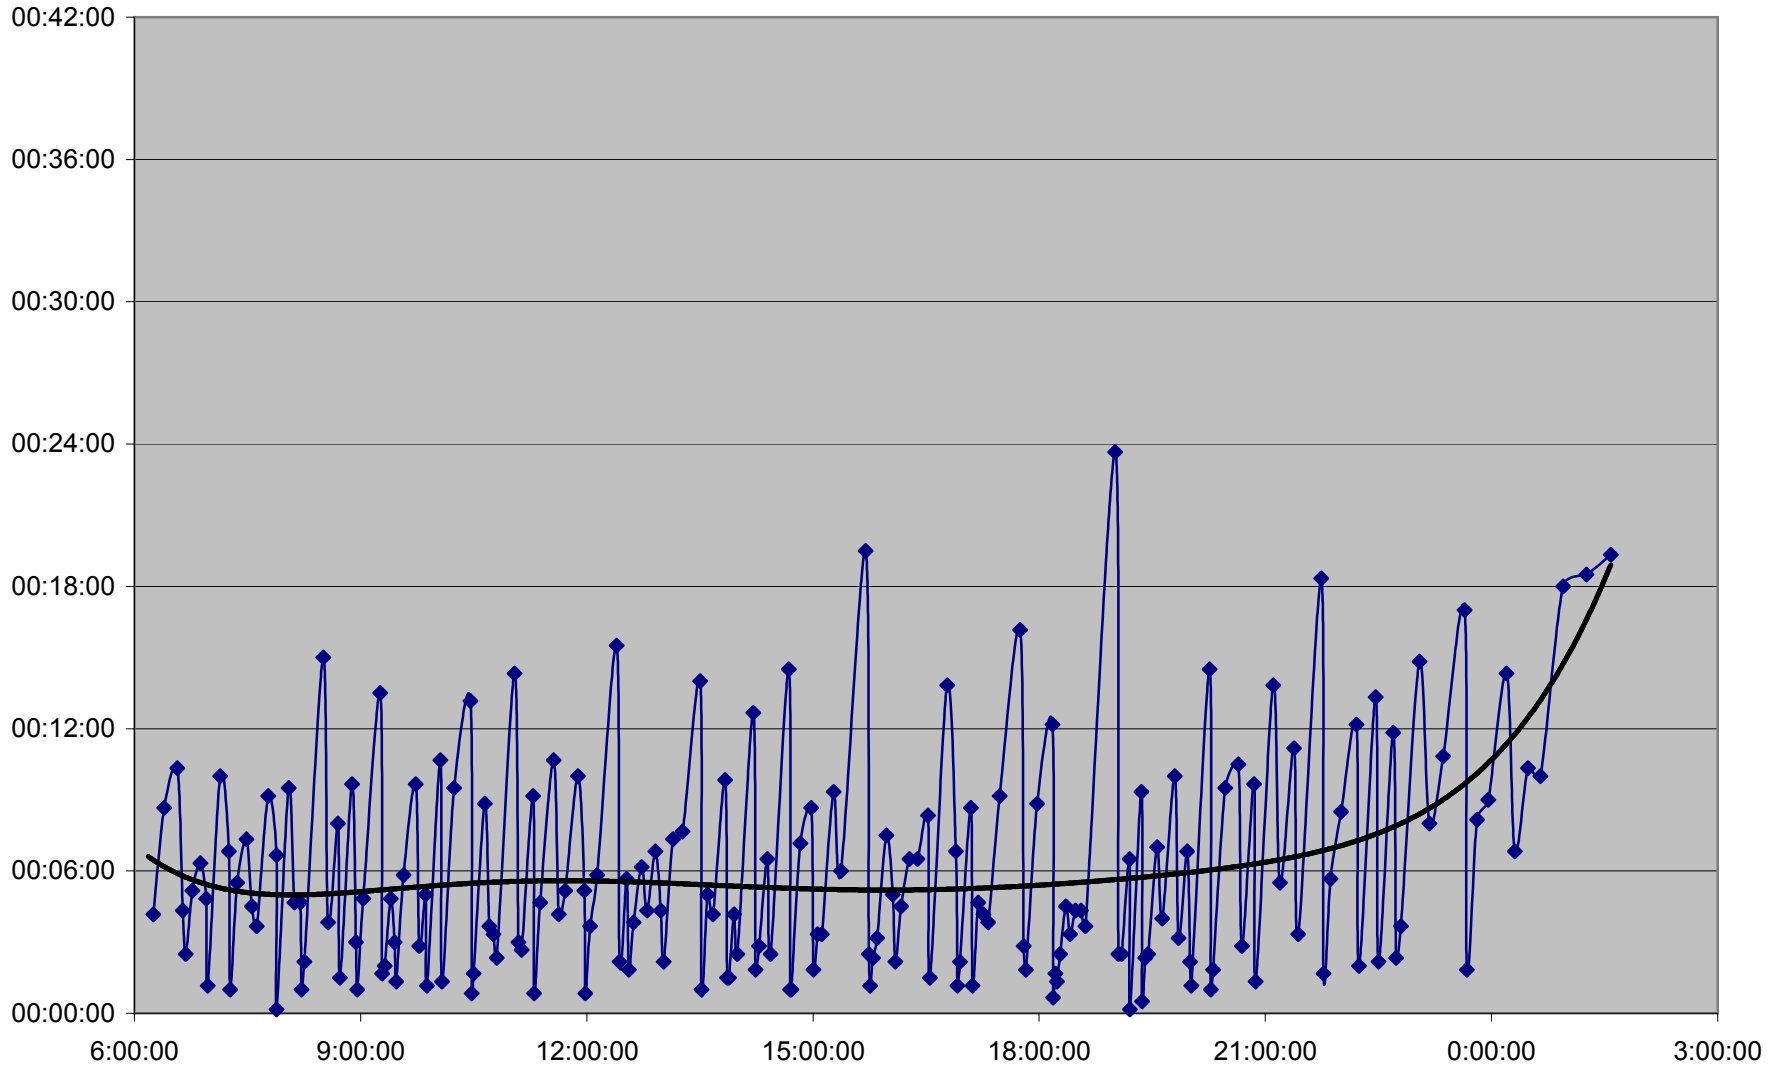

QUEEN Up 20061204 at Neville Loop

QUEEN Up 20061204 at Woodbine Ave.

QUEEN Up 20061204 at Greenwood Ave.

QUEEN Up 20061204 at Broadview Ave.

QUEEN Up 20061204 at Yonge St.

QUEEN Up 20061204 at Spadina Ave.

QUEEN Up 20061204 at Strachan Ave.

QUEEN Up 20061204 at Gladstone Ave.

QUEEN Up 20061204 at Wilson Park Rd.

QUEEN Up 20061204 at Parkside Dr.

QUEEN Up 20061204 at Queensway Humber

QUEEN Up 20061204 at Lakeshore Humber

QUEEN Up 20061204 at Royal York

QUEEN Up 20061204 at Kipling Ave.

QUEEN Up 20061204 at Long Branch Loop