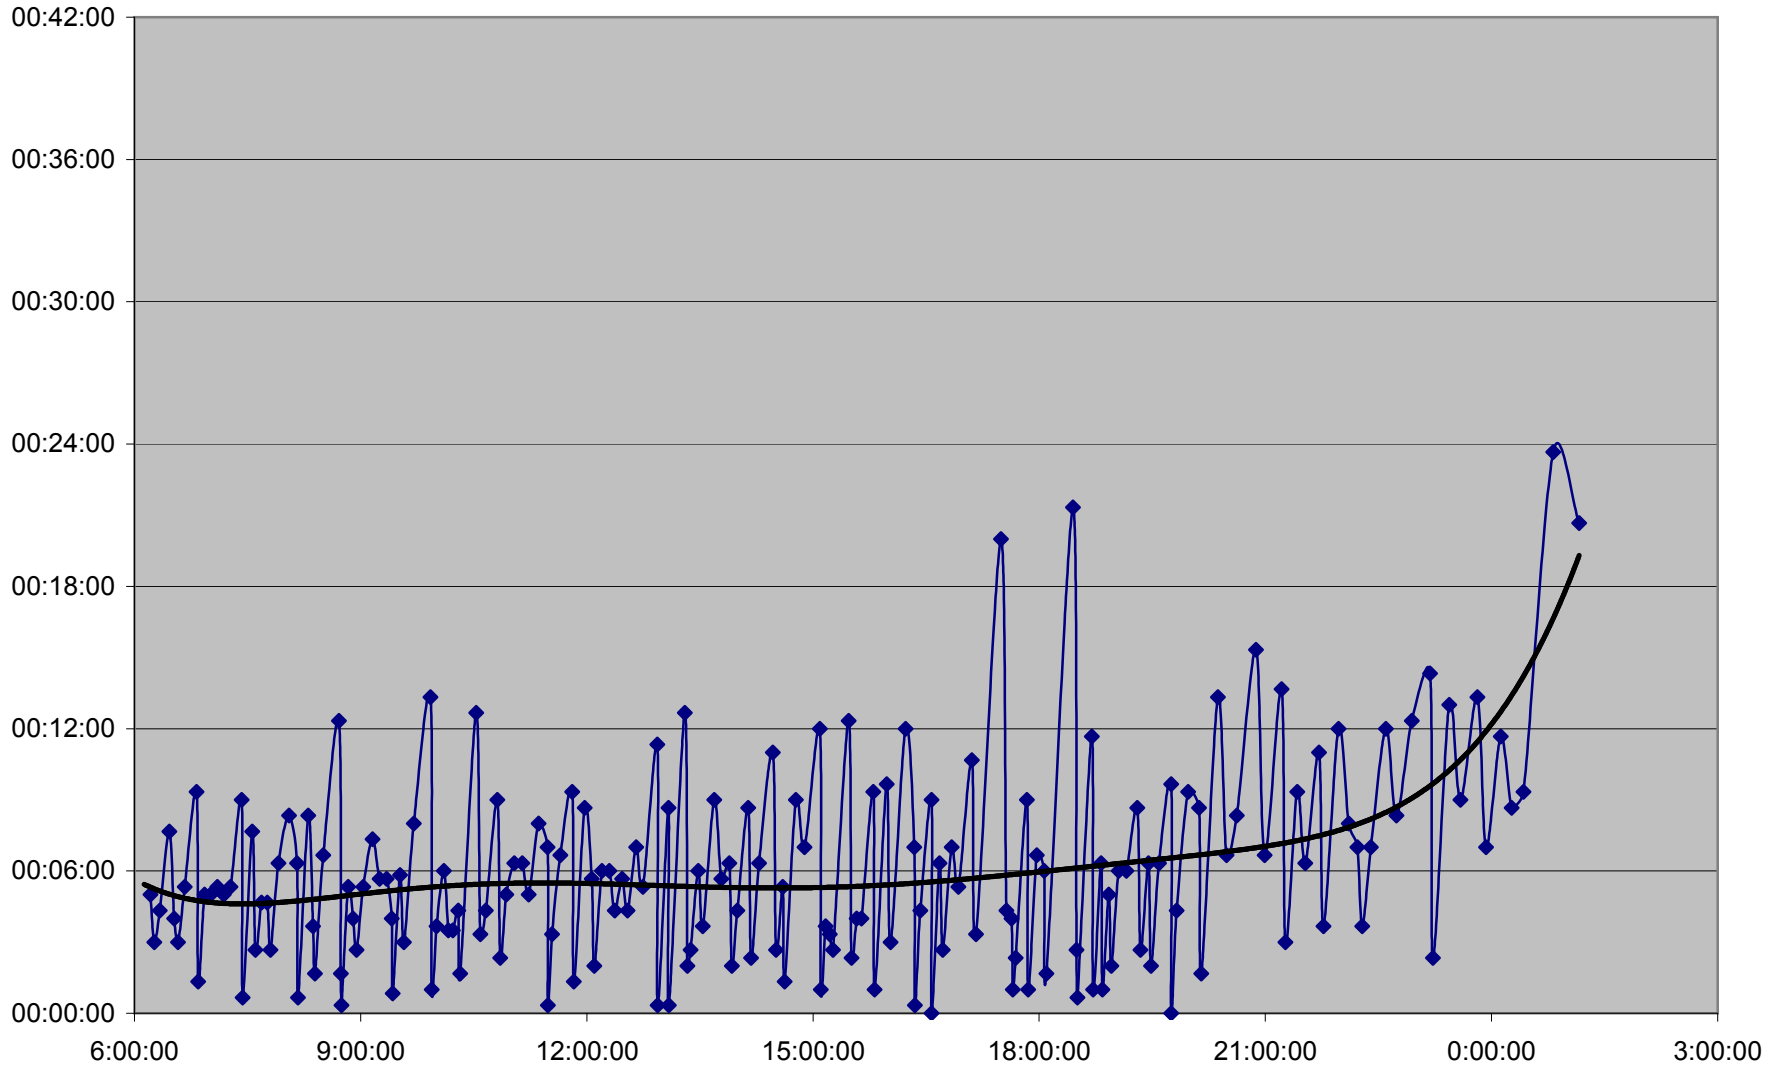

QUEEN Up 20061204 at Neville Loop

QUEEN Up 20061204 at Woodbine Ave.

QUEEN Up 20061204 at Greenwood Ave.

QUEEN Up 20061204 at Broadview Ave.

QUEEN Up 20061204 at Yonge St.

QUEEN Up 20061204 at Spadina Ave.

QUEEN Up 20061204 at Strachan Ave.

QUEEN Up 20061204 at Gladstone Ave.

QUEEN Up 20061204 at Wilson Park Rd.

QUEEN Up 20061204 at Parkside Dr.

QUEEN Up 20061204 at Queensway Humber

QUEEN Up 20061204 at Lakeshore Humber

QUEEN Up 20061204 at Royal York

QUEEN Up 20061204 at Kipling Ave.

QUEEN Up 20061204 at Long Branch Loop