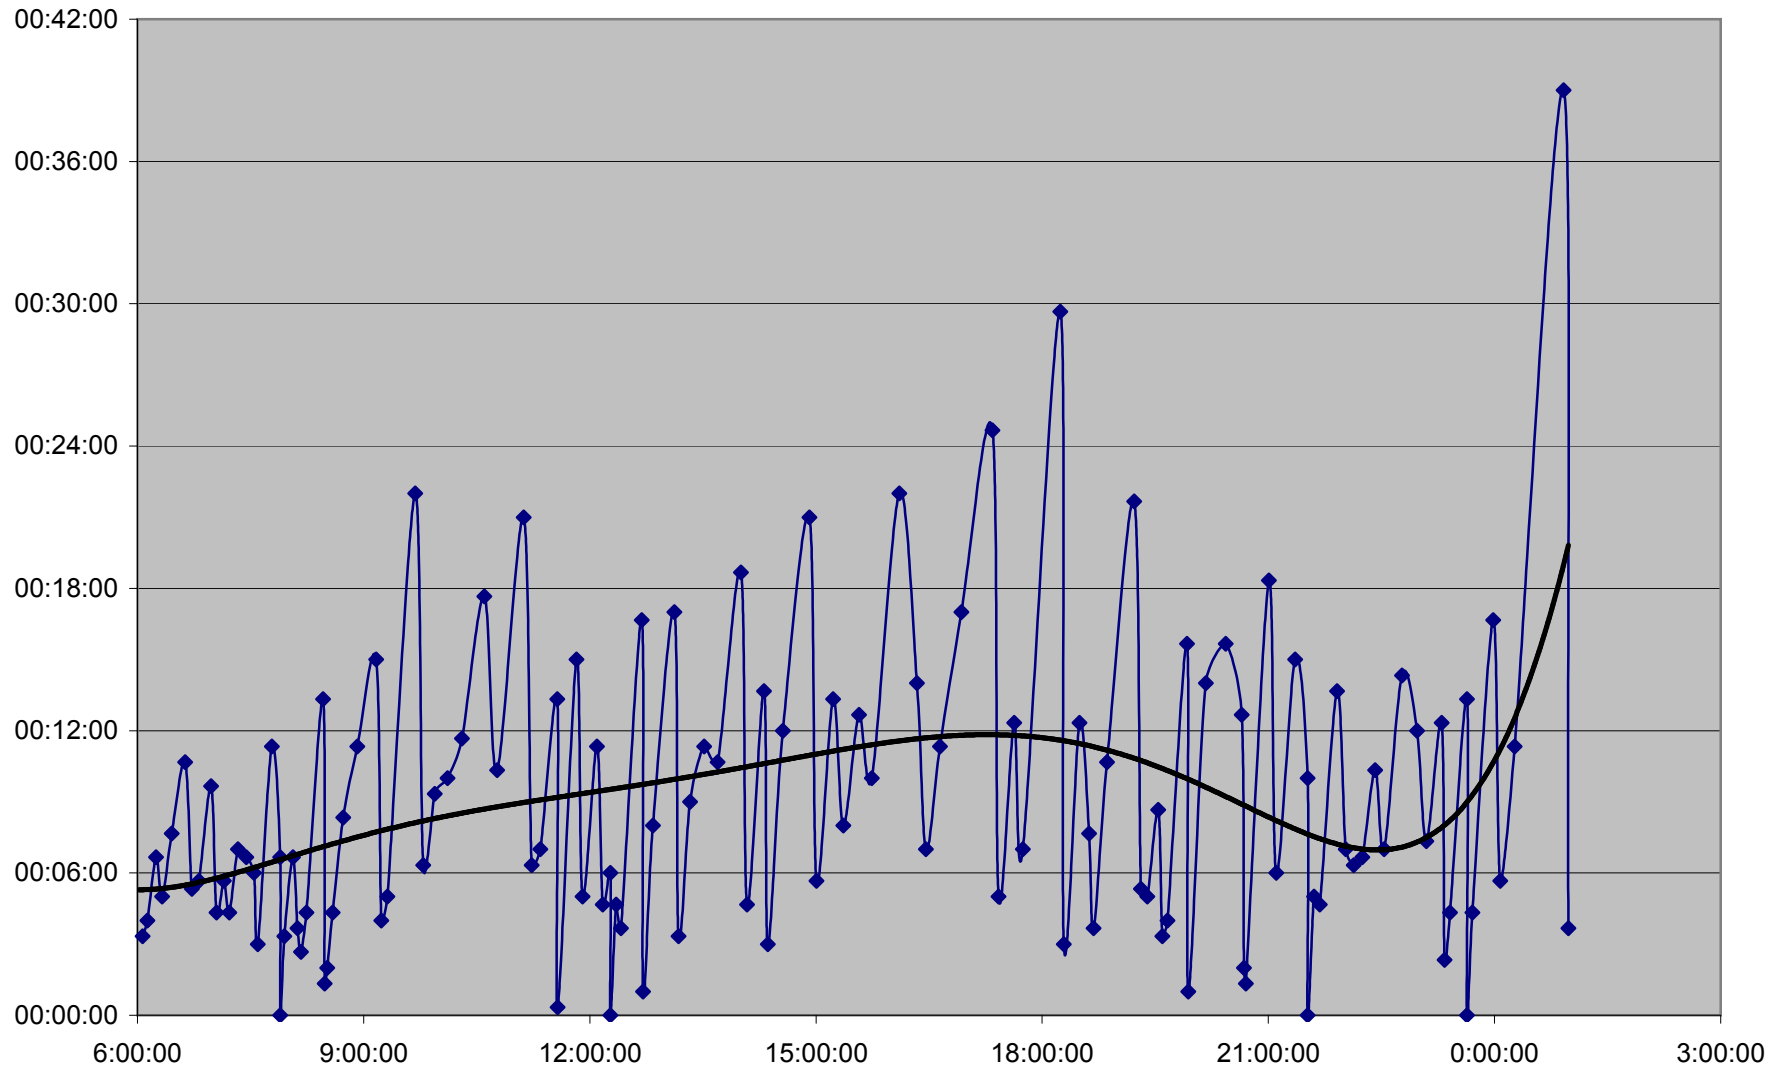

QUEEN Up 20061204 at Neville Loop

QUEEN Up 20061204 at Woodbine Ave.

QUEEN Up 20061204 at Greenwood Ave.

QUEEN Up 20061204 at Broadview Ave.

QUEEN Up 20061204 at Yonge St.

QUEEN Up 20061204 at Spadina Ave.

QUEEN Up 20061204 at Strachan Ave.

QUEEN Up 20061204 at Gladstone Ave.

QUEEN Up 20061204 at Wilson Park Rd.

QUEEN Up 20061204 at Parkside Dr.

QUEEN Up 20061204 at Queensway Humber

QUEEN Up 20061204 at Lakeshore Humber

QUEEN Up 20061204 at Royal York

QUEEN Up 20061204 at Kipling Ave.

QUEEN Up 20061204 at Long Branch Loop