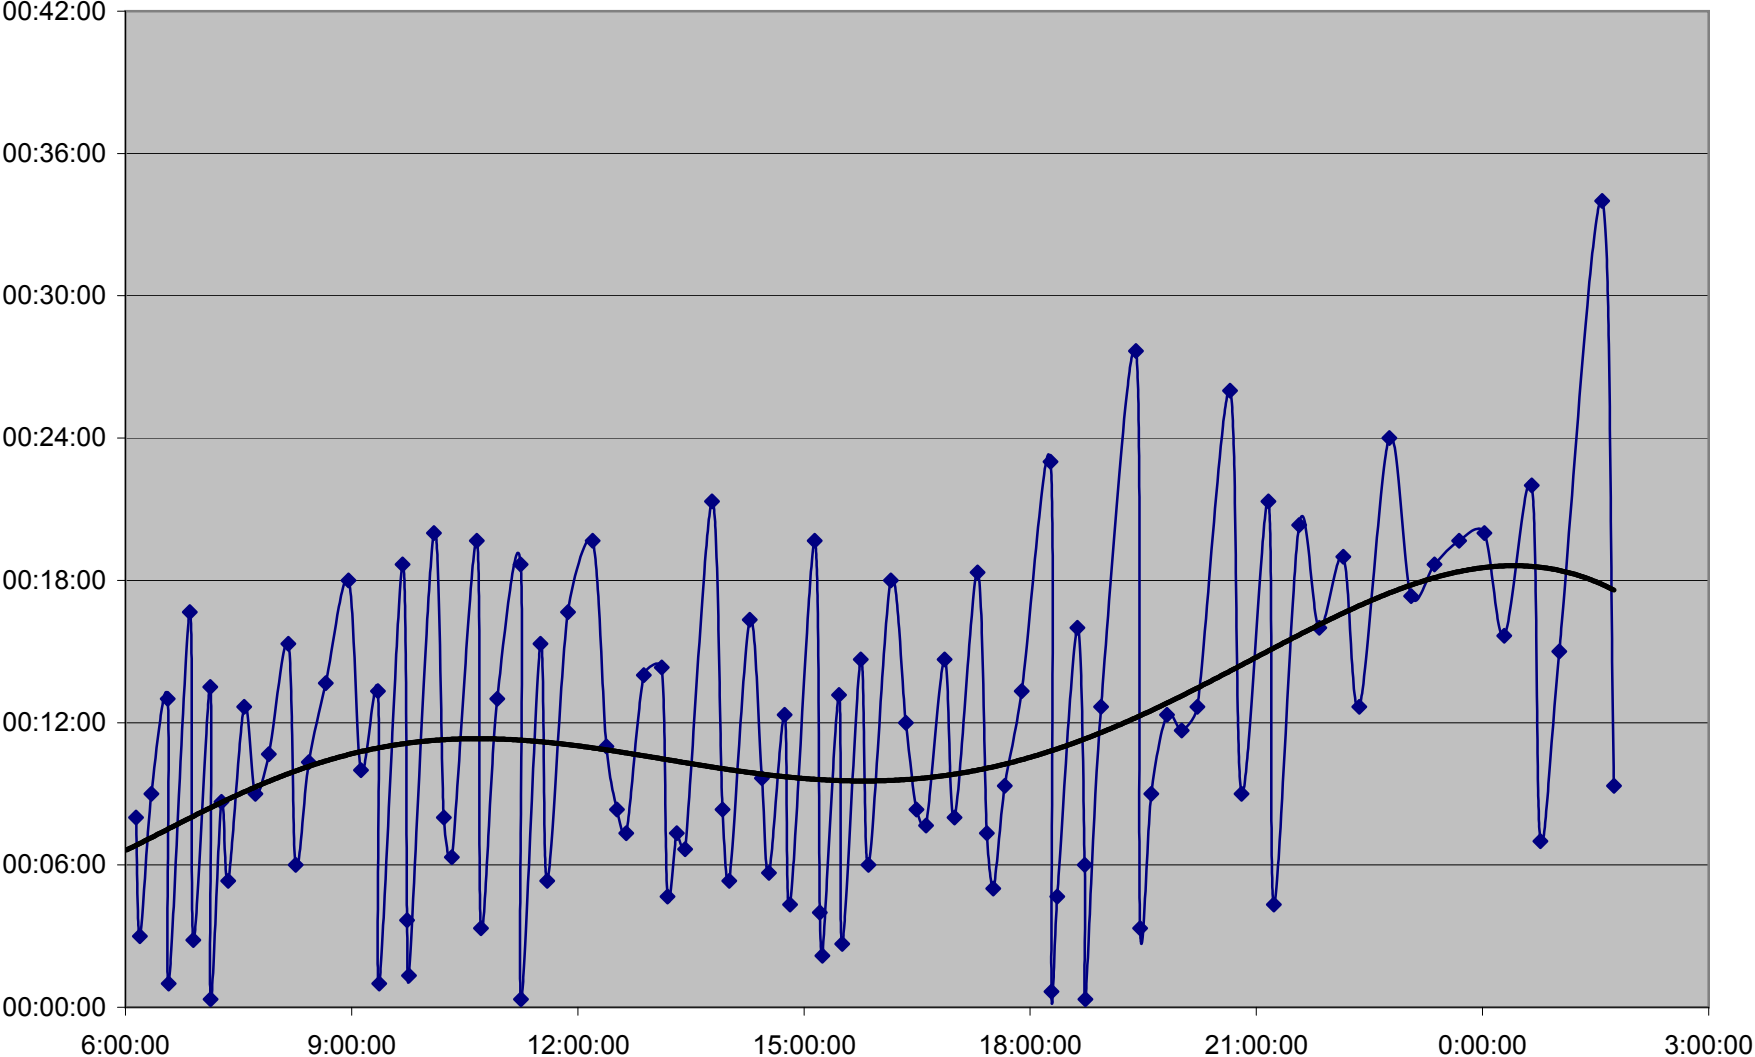

QUEEN Up 20061204 at Strachan Ave.

QUEEN Up 20061204 at Gladstone Ave.

QUEEN Up 20061204 at Wilson Park Rd.

QUEEN Up 20061204 at Parkside Dr.

QUEEN Up 20061204 at Queensway Humber

QUEEN Up 20061204 at Lakeshore Humber

QUEEN Up 20061204 at Royal York

QUEEN Up 20061204 at Kipling Ave.

QUEEN Up 20061204 at Long Branch Loop