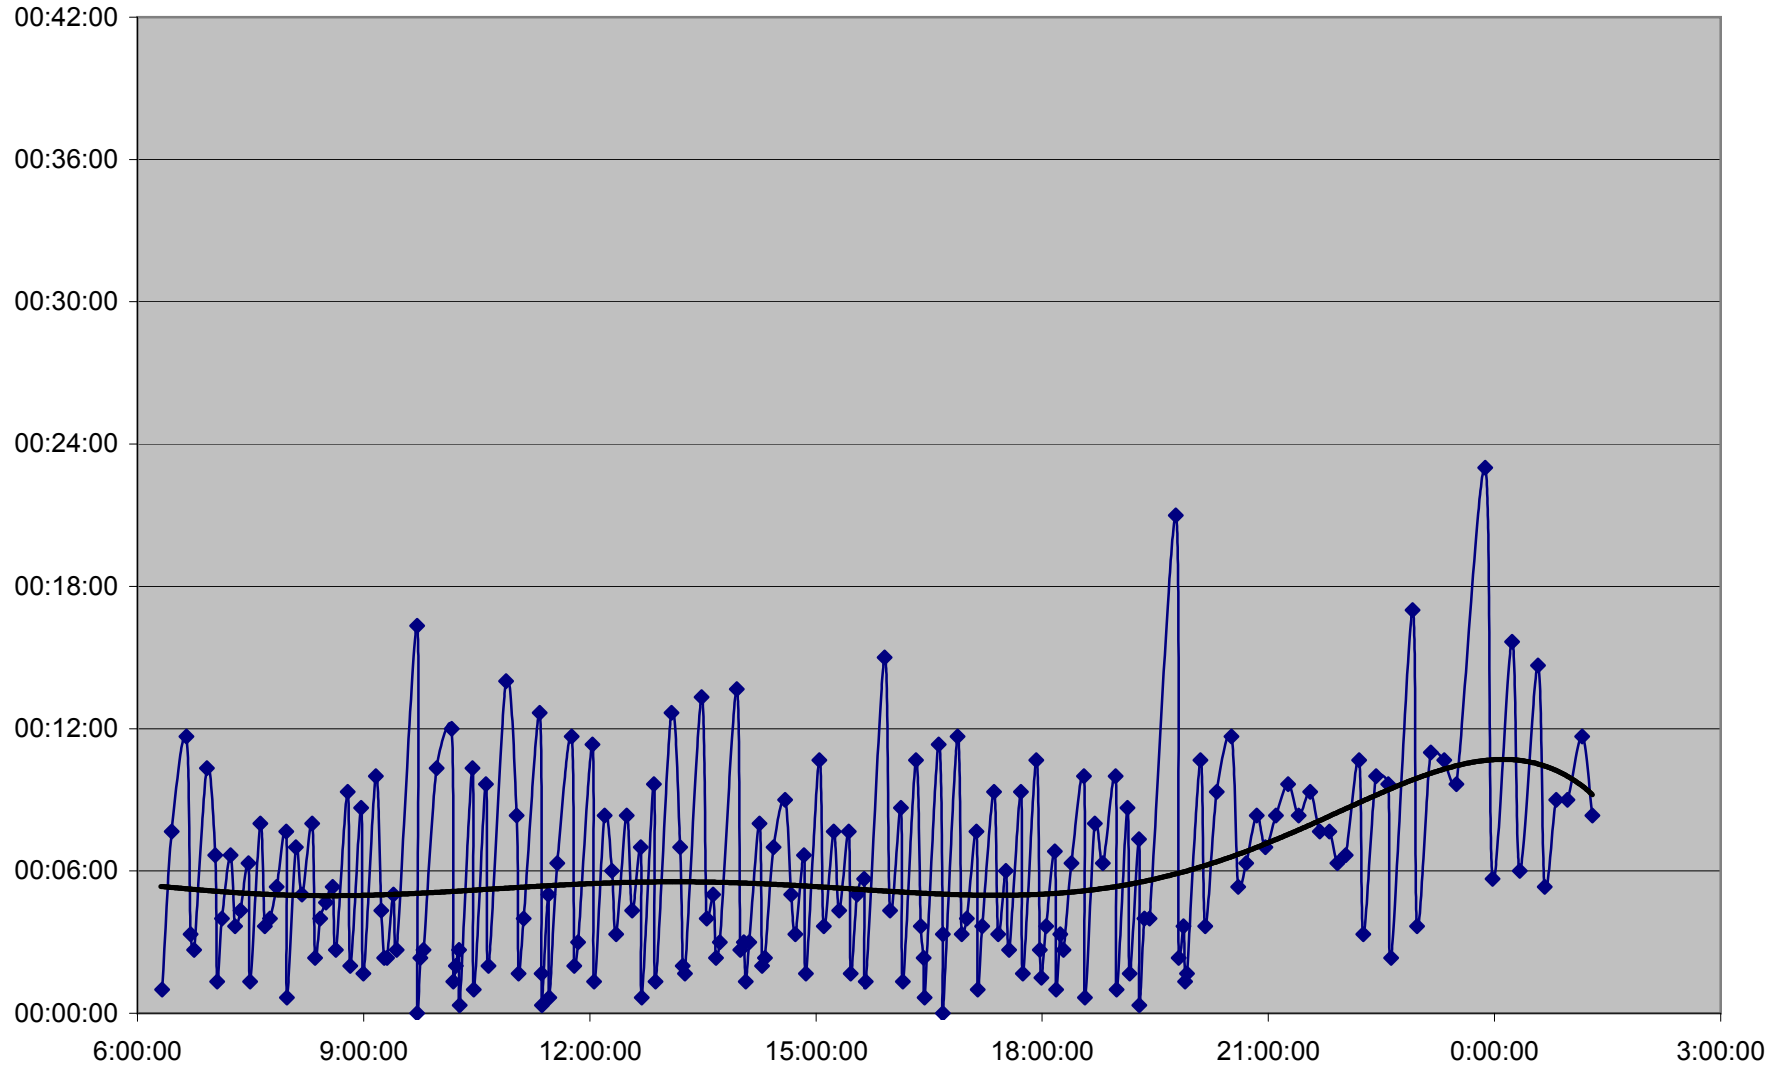

QUEEN Down 20061204 at Neville Loop

QUEEN Down 20061204 at Woodbine Ave.

QUEEN Down 20061204 at Greenwood Ave.

QUEEN Down 20061204 at Broadview Ave.

QUEEN Down 20061204 at Yonge St.

QUEEN Down 20061204 at Spadina Ave.

QUEEN Down 20061204 at Strachan Ave.

QUEEN Down 20061204 at Gladstone Ave.

QUEEN Down 20061204 at Wilson Park Rd.

QUEEN Down 20061204 at Parkside Dr.

QUEEN Down 20061204 at Queensway Humber

QUEEN Down 20061204 at Lakeshore Humber

QUEEN Down 20061204 at Royal York

QUEEN Down 20061204 at Kipling Ave.

QUEEN Down 20061204 at Long Branch Loop