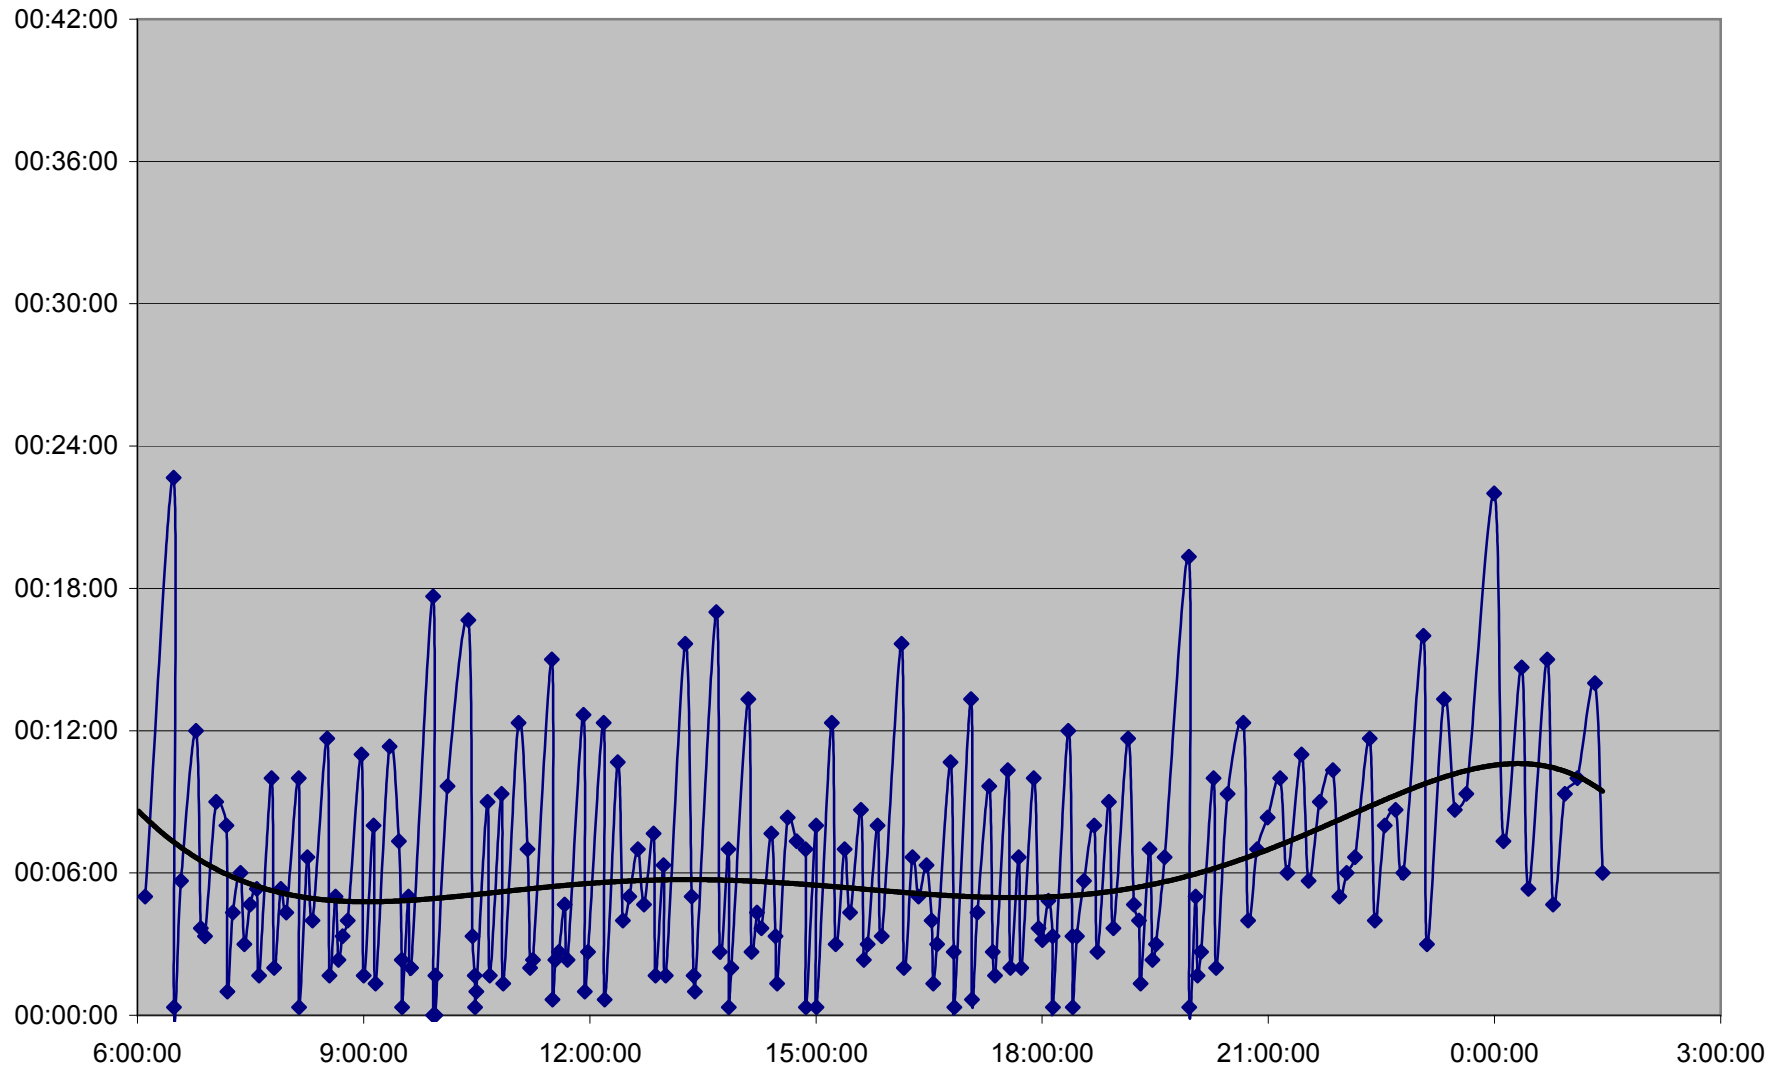

QUEEN Down 20061204 at Neville Loop

QUEEN Down 20061204 at Woodbine Ave.

QUEEN Down 20061204 at Greenwood Ave.

QUEEN Down 20061204 at Broadview Ave.

QUEEN Down 20061204 at Yonge St.

QUEEN Down 20061204 at Spadina Ave.

QUEEN Down 20061204 at Strachan Ave.

QUEEN Down 20061204 at Gladstone Ave.

QUEEN Down 20061204 at Wilson Park Rd.

QUEEN Down 20061204 at Parkside Dr.

QUEEN Down 20061204 at Queensway Humber

QUEEN Down 20061204 at Lakeshore Humber

QUEEN Down 20061204 at Royal York

QUEEN Down 20061204 at Kipling Ave.

QUEEN Down 20061204 at Long Branch Loop