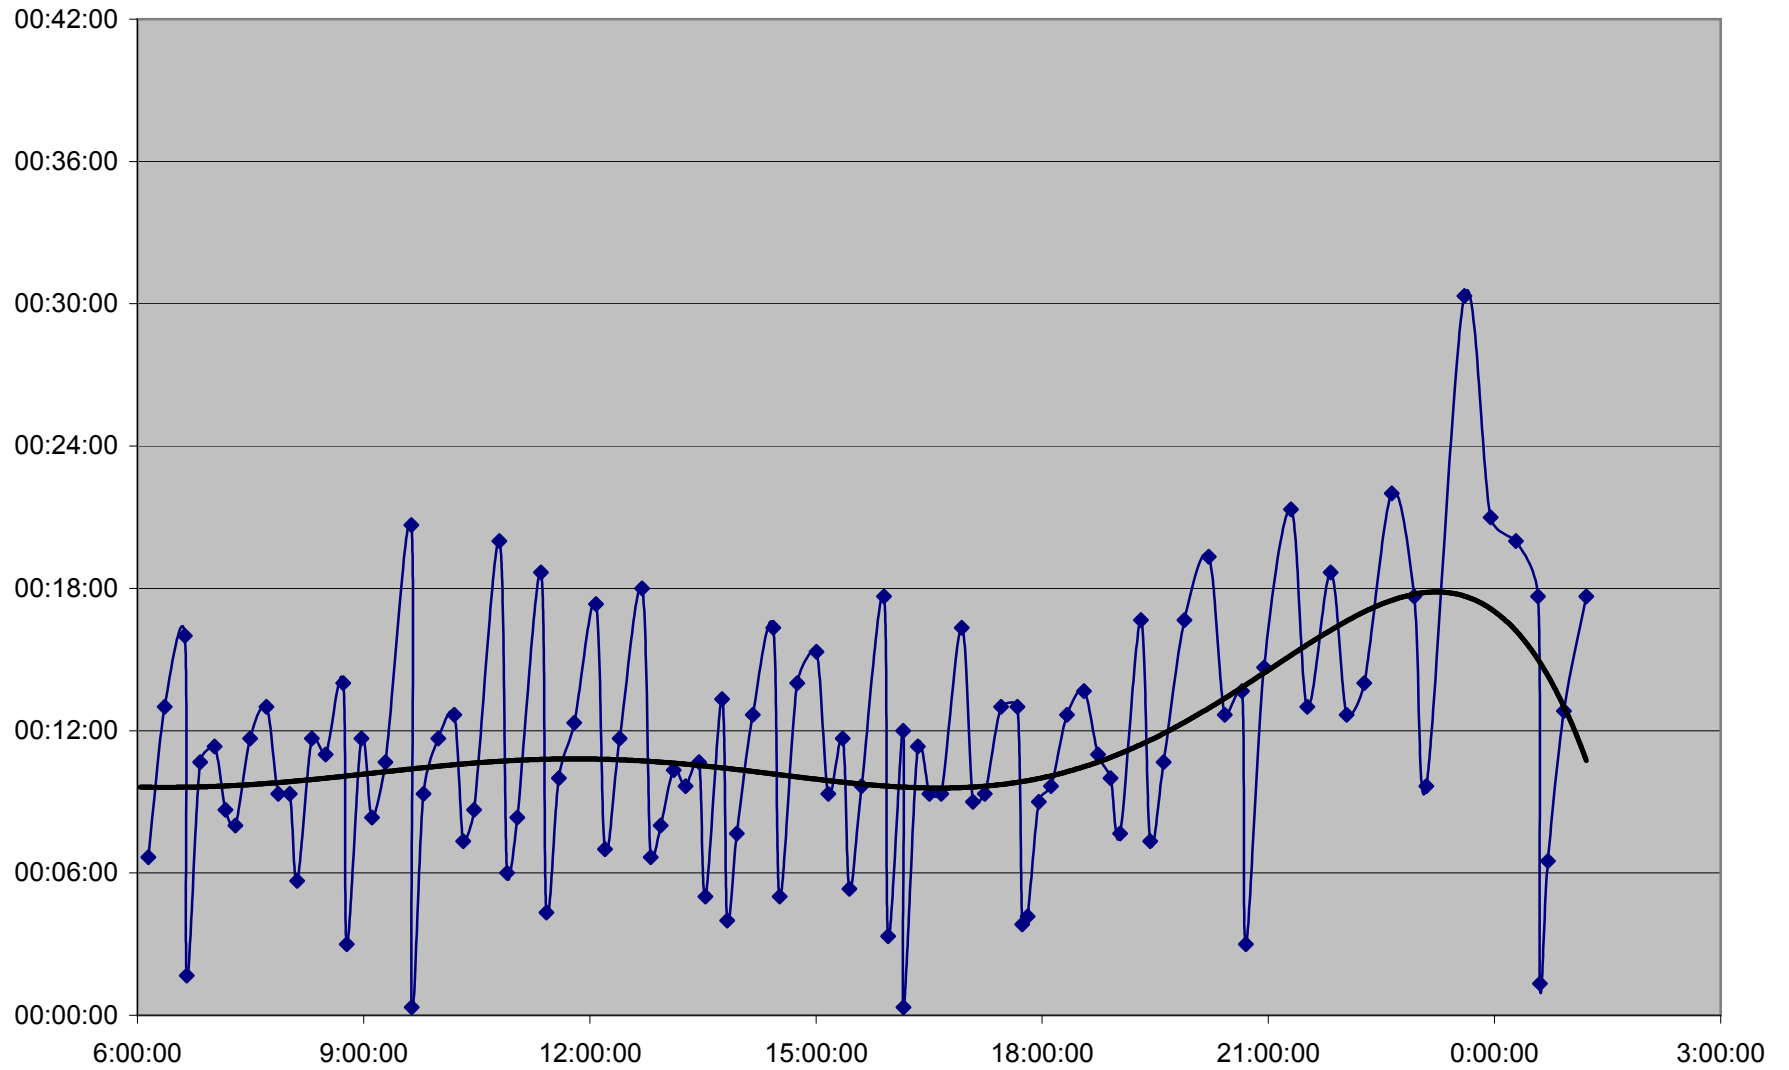

QUEEN Down 20061204 at Neville Loop

QUEEN Down 20061204 at Woodbine Ave.

QUEEN Down 20061204 at Greenwood Ave.

QUEEN Down 20061204 at Broadview Ave.

QUEEN Down 20061204 at Yonge St.

QUEEN Down 20061204 at Spadina Ave.

QUEEN Down 20061204 at Strachan Ave.

QUEEN Down 20061204 at Gladstone Ave.

QUEEN Down 20061204 at Wilson Park Rd.

QUEEN Down 20061204 at Parkside Dr.

QUEEN Down 20061204 at Queensway Humber

QUEEN Down 20061204 at Lakeshore Humber

QUEEN Down 20061204 at Royal York

QUEEN Down 20061204 at Kipling Ave.

QUEEN Down 20061204 at Long Branch Loop