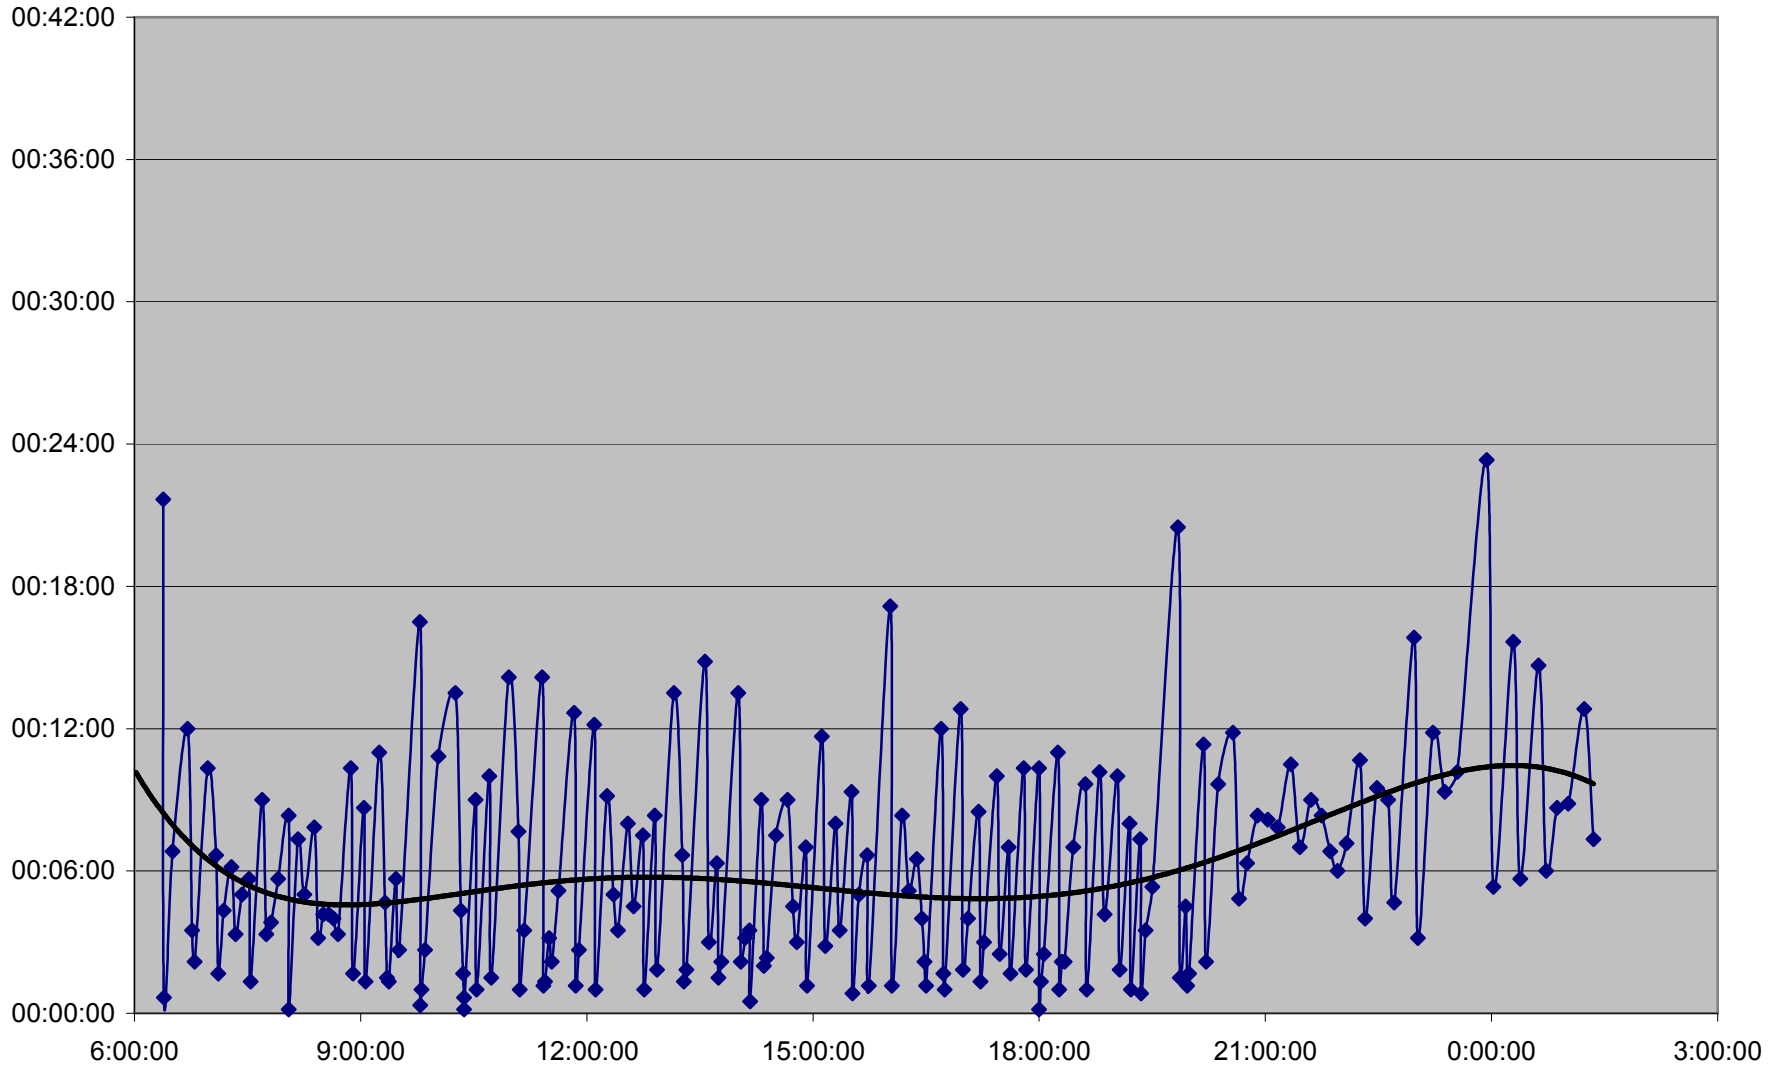

QUEEN Down 20061204 at Neville Loop

QUEEN Down 20061204 at Woodbine Ave.

QUEEN Down 20061204 at Greenwood Ave.

QUEEN Down 20061204 at Broadview Ave.

QUEEN Down 20061204 at Yonge St.

QUEEN Down 20061204 at Spadina Ave.

QUEEN Down 20061204 at Strachan Ave.

QUEEN Down 20061204 at Gladstone Ave.

QUEEN Down 20061204 at Wilson Park Rd.

QUEEN Down 20061204 at Parkside Dr.

QUEEN Down 20061204 at Queensway Humber

QUEEN Down 20061204 at Lakeshore Humber

QUEEN Down 20061204 at Royal York

QUEEN Down 20061204 at Kipling Ave.

QUEEN Down 20061204 at Long Branch Loop