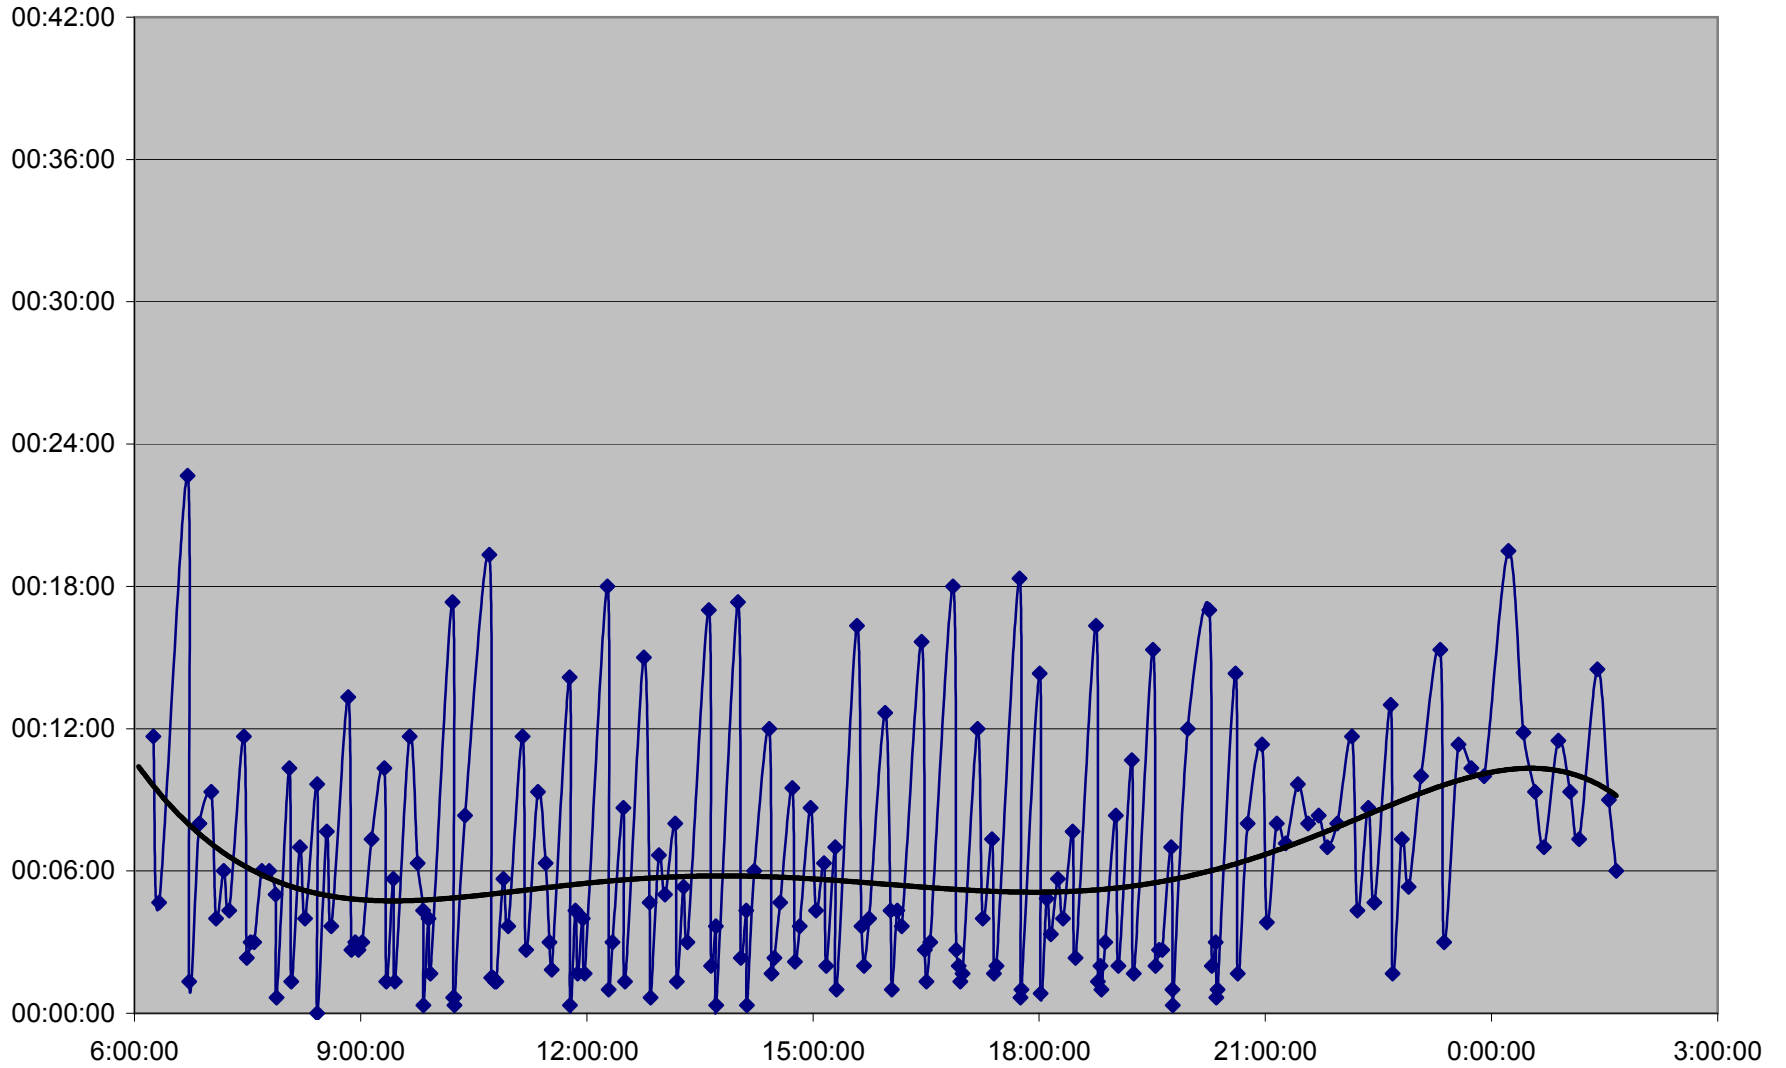

QUEEN Down 20061204 at Neville Loop

QUEEN Down 20061204 at Woodbine Ave.

QUEEN Down 20061204 at Greenwood Ave.

QUEEN Down 20061204 at Broadview Ave.

QUEEN Down 20061204 at Yonge St.

QUEEN Down 20061204 at Spadina Ave.

QUEEN Down 20061204 at Strachan Ave.

QUEEN Down 20061204 at Gladstone Ave.

QUEEN Down 20061204 at Wilson Park Rd.

QUEEN Down 20061204 at Parkside Dr.

QUEEN Down 20061204 at Queensway Humber

QUEEN Down 20061204 at Lakeshore Humber

QUEEN Down 20061204 at Royal York

QUEEN Down 20061204 at Kipling Ave.

QUEEN Down 20061204 at Long Branch Loop