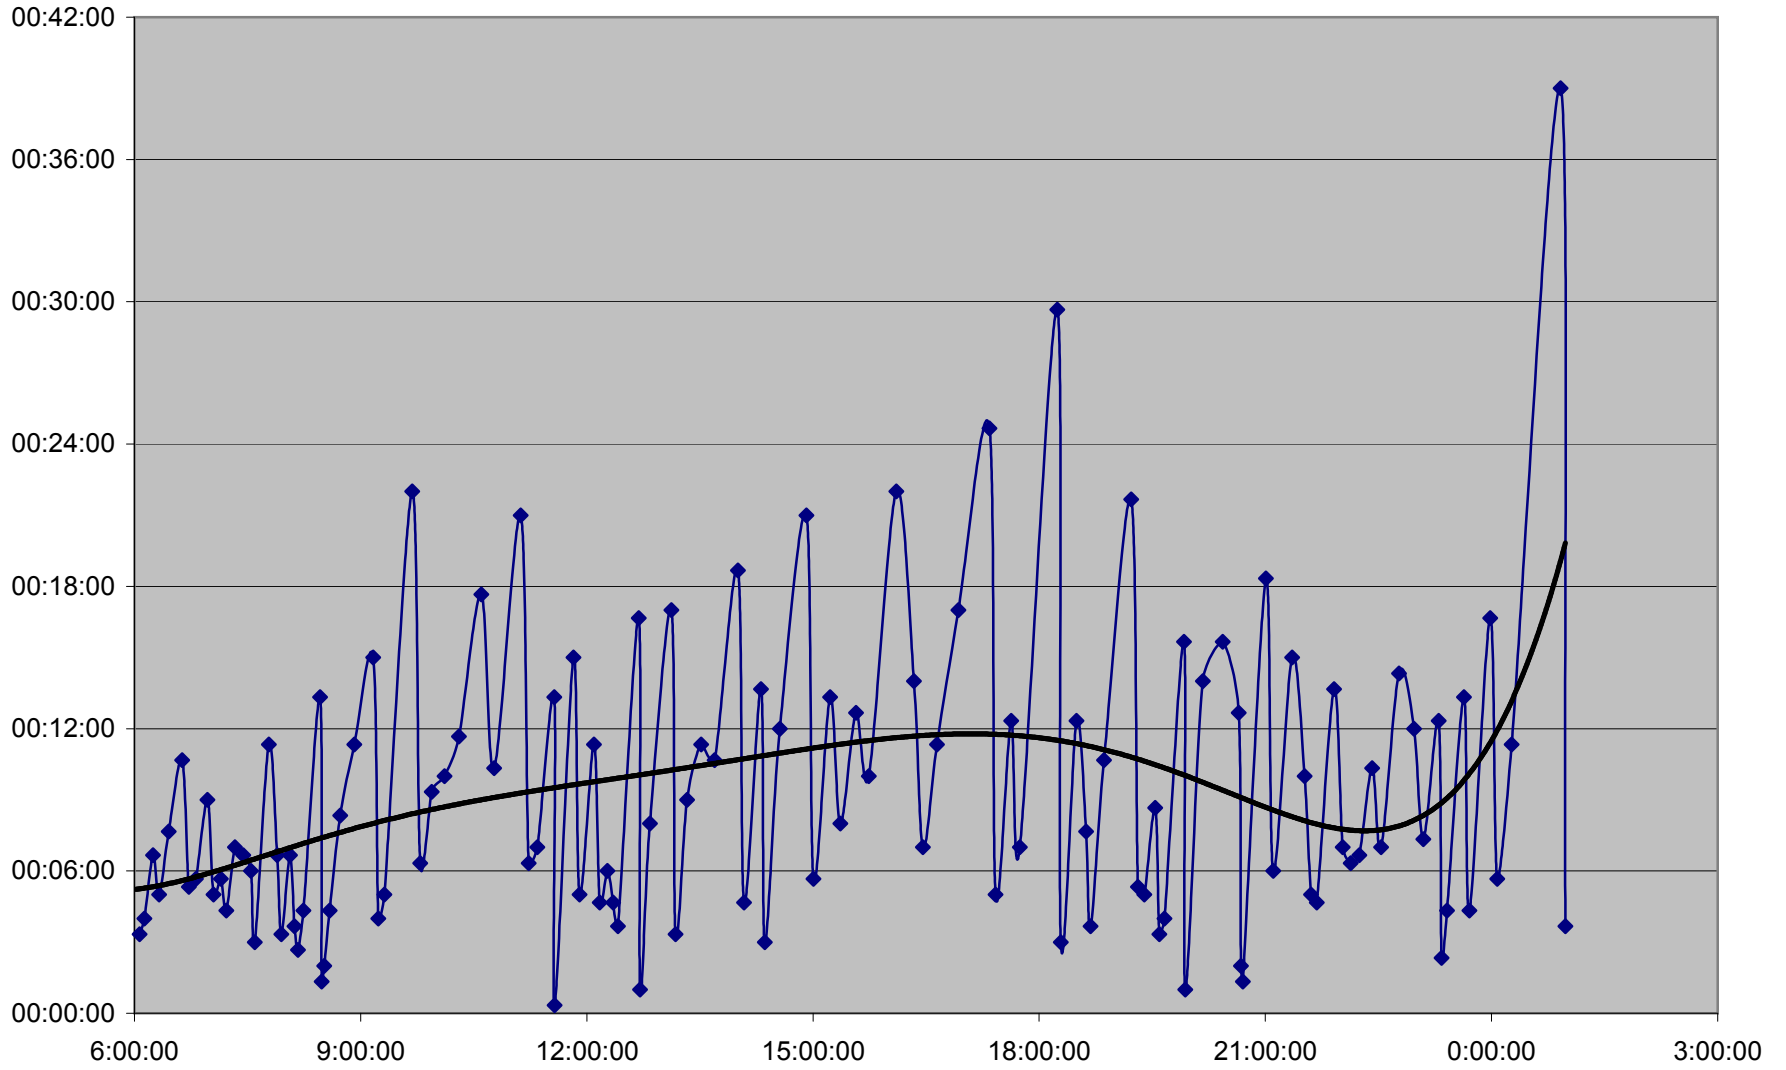

QUEEN Down 20061204 at Neville Loop

QUEEN Down 20061204 at Woodbine Ave.

QUEEN Down 20061204 at Greenwood Ave.

QUEEN Down 20061204 at Broadview Ave.

QUEEN Down 20061204 at Yonge St.

QUEEN Down 20061204 at Spadina Ave.

QUEEN Down 20061204 at Strachan Ave.

QUEEN Down 20061204 at Gladstone Ave.

QUEEN Down 20061204 at Wilson Park Rd.

QUEEN Down 20061204 at Parkside Dr.

QUEEN Down 20061204 at Queensway Humber

QUEEN Down 20061204 at Lakeshore Humber

QUEEN Down 20061204 at Royal York

QUEEN Down 20061204 at Kipling Ave.

QUEEN Down 20061204 at Long Branch Loop