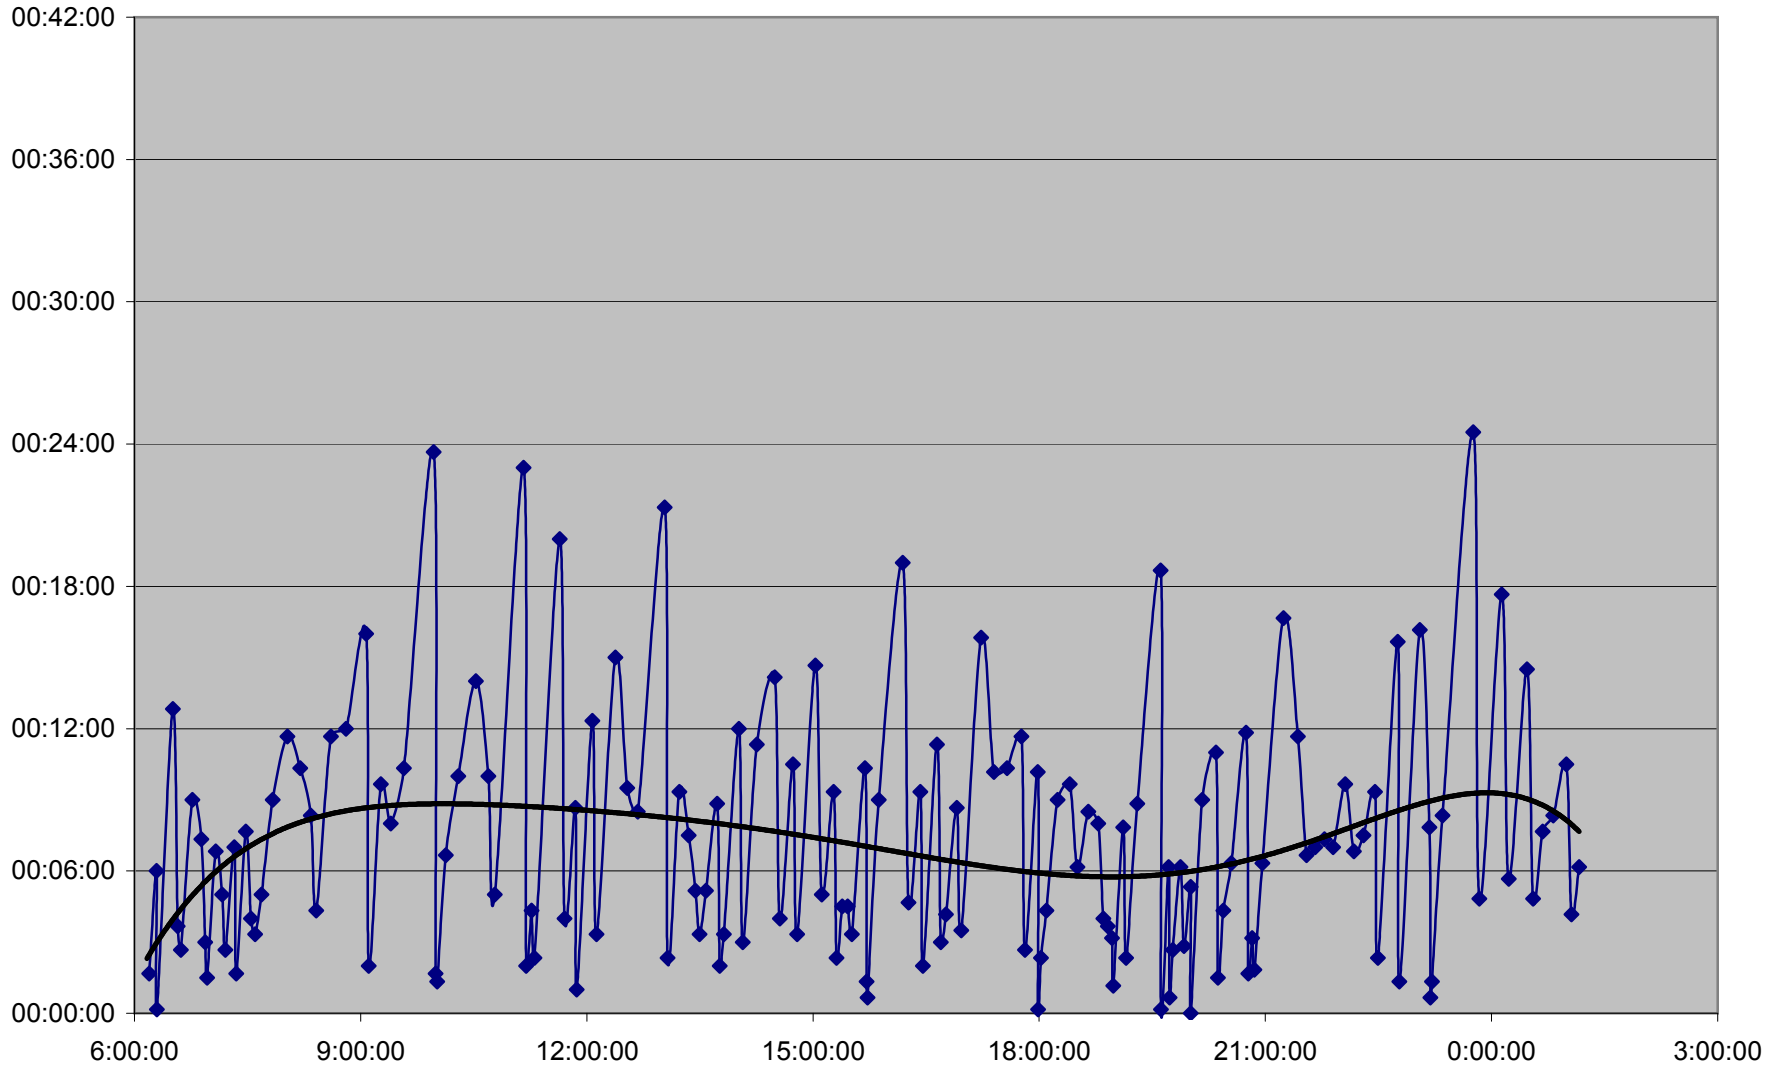

QUEEN Down 20061204 at Neville Loop

QUEEN Down 20061204 at Woodbine Ave.

QUEEN Down 20061204 at Greenwood Ave.

QUEEN Down 20061204 at Broadview Ave.

QUEEN Down 20061204 at Yonge St.

QUEEN Down 20061204 at Spadina Ave.

QUEEN Down 20061204 at Strachan Ave.

QUEEN Down 20061204 at Gladstone Ave.

QUEEN Down 20061204 at Wilson Park Rd.

QUEEN Down 20061204 at Parkside Dr.

QUEEN Down 20061204 at Queensway Humber

QUEEN Down 20061204 at Lakeshore Humber

QUEEN Down 20061204 at Royal York

QUEEN Down 20061204 at Kipling Ave.

QUEEN Down 20061204 at Long Branch Loop