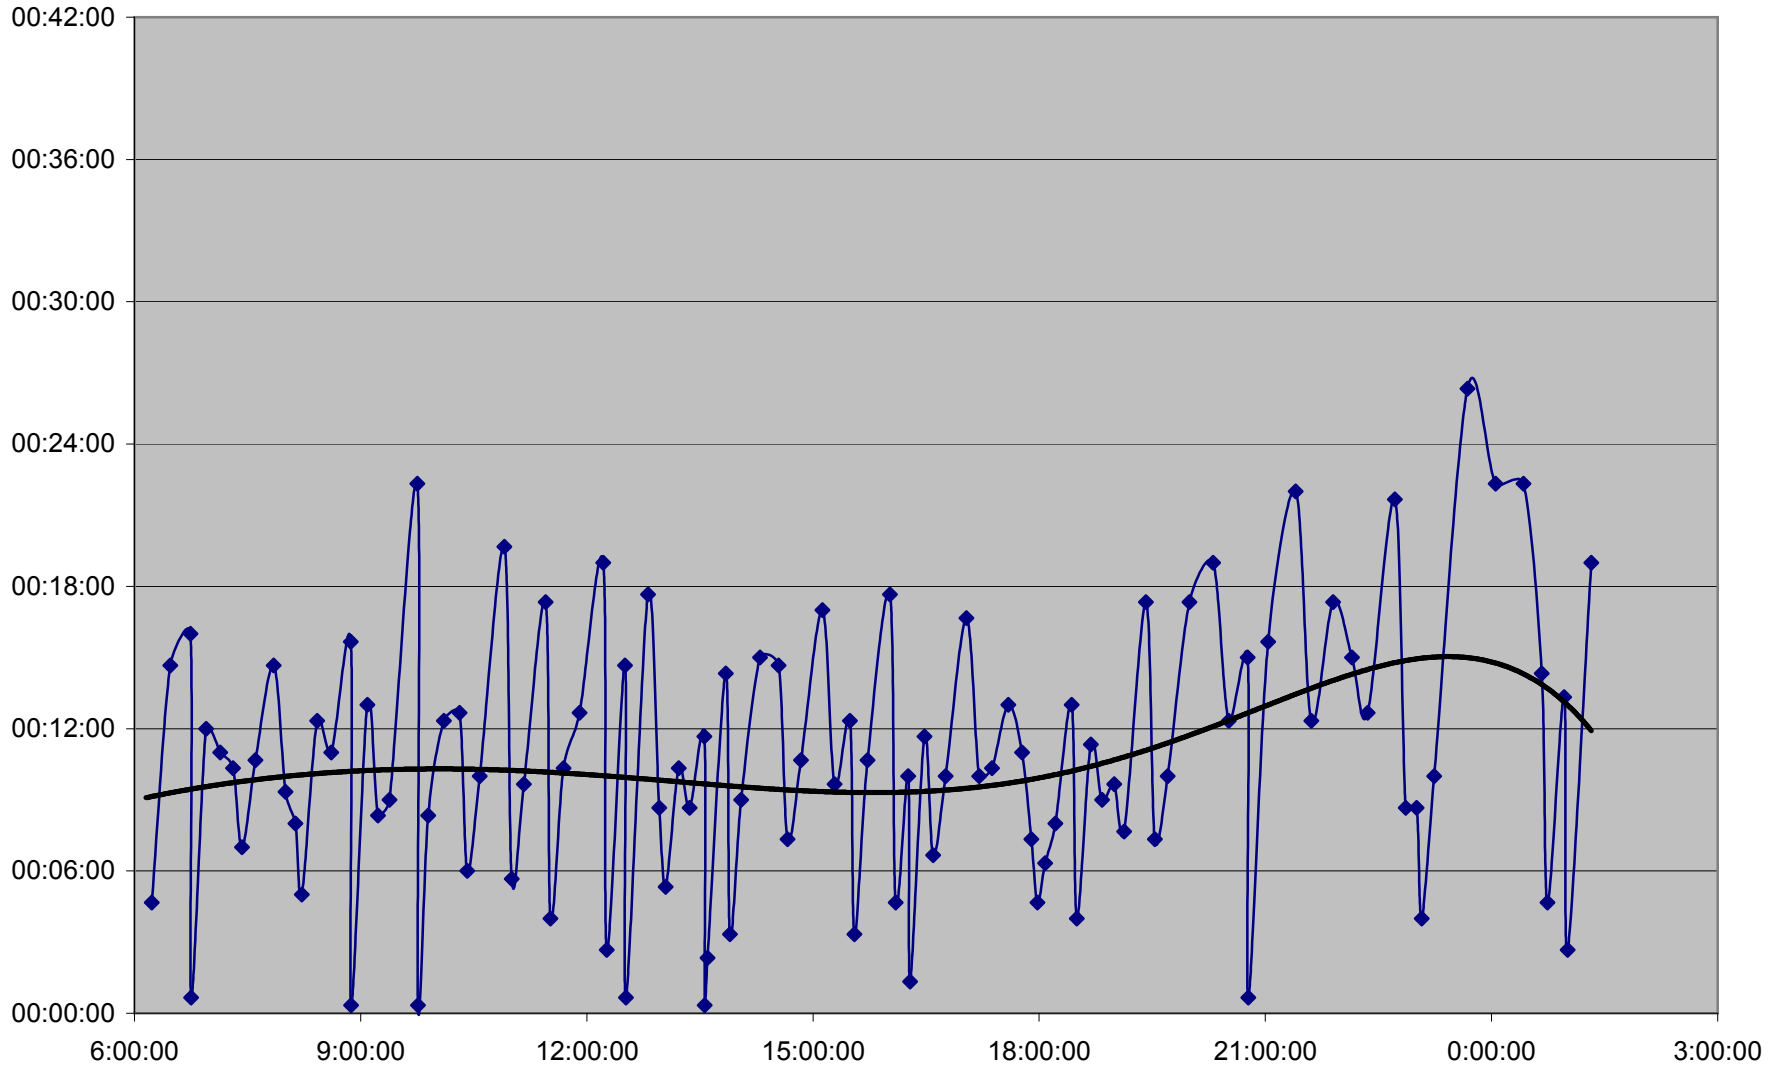

QUEEN Down 20061204 at Neville Loop

QUEEN Down 20061204 at Woodbine Ave.

QUEEN Down 20061204 at Greenwood Ave.

QUEEN Down 20061204 at Broadview Ave.

QUEEN Down 20061204 at Yonge St.

QUEEN Down 20061204 at Spadina Ave.

QUEEN Down 20061204 at Strachan Ave.

QUEEN Down 20061204 at Gladstone Ave.

QUEEN Down 20061204 at Wilson Park Rd.

QUEEN Down 20061204 at Parkside Dr.

QUEEN Down 20061204 at Queensway Humber

QUEEN Down 20061204 at Lakeshore Humber

QUEEN Down 20061204 at Royal York

QUEEN Down 20061204 at Kipling Ave.

QUEEN Down 20061204 at Long Branch Loop