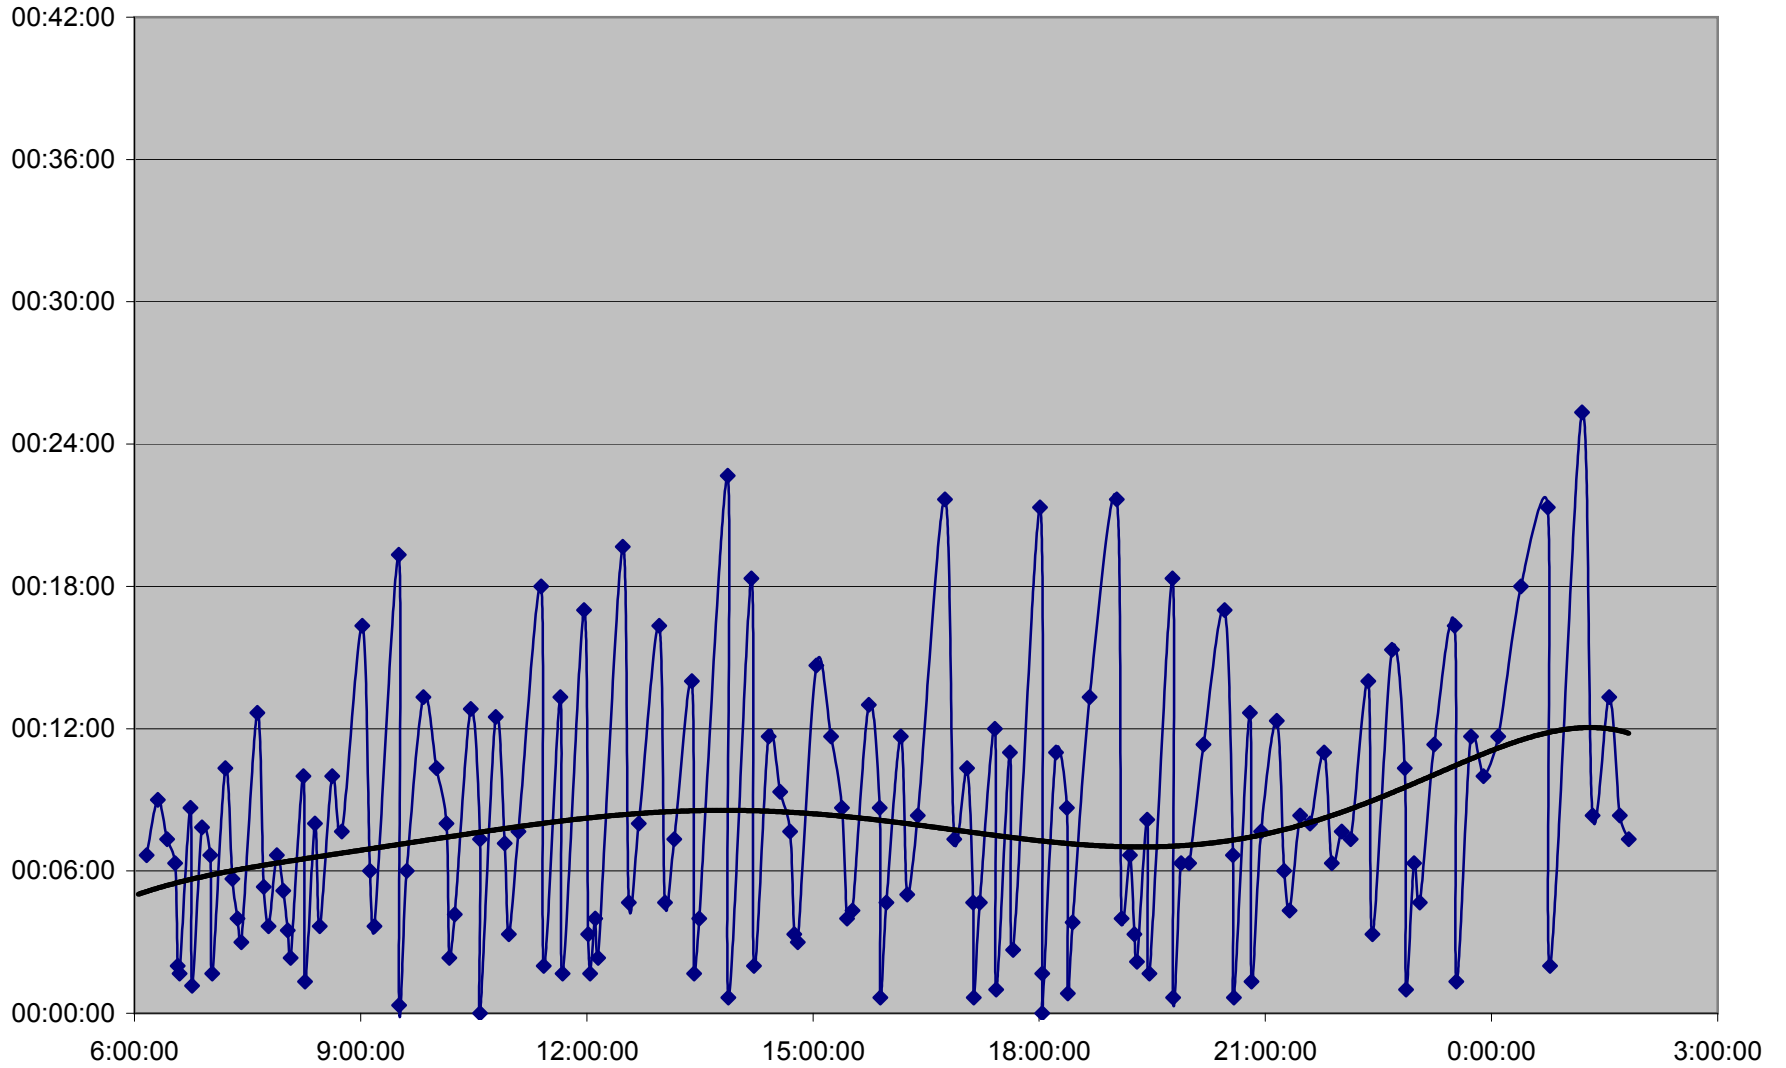

QUEEN Down 20061204 at Neville Loop

QUEEN Down 20061204 at Woodbine Ave.

QUEEN Down 20061204 at Greenwood Ave.

QUEEN Down 20061204 at Broadview Ave.

QUEEN Down 20061204 at Yonge St.

QUEEN Down 20061204 at Spadina Ave.

QUEEN Down 20061204 at Strachan Ave.

QUEEN Down 20061204 at Gladstone Ave.

QUEEN Down 20061204 at Wilson Park Rd.

QUEEN Down 20061204 at Parkside Dr.

QUEEN Down 20061204 at Queensway Humber

QUEEN Down 20061204 at Lakeshore Humber

QUEEN Down 20061204 at Royal York

QUEEN Down 20061204 at Kipling Ave.

QUEEN Down 20061204 at Long Branch Loop