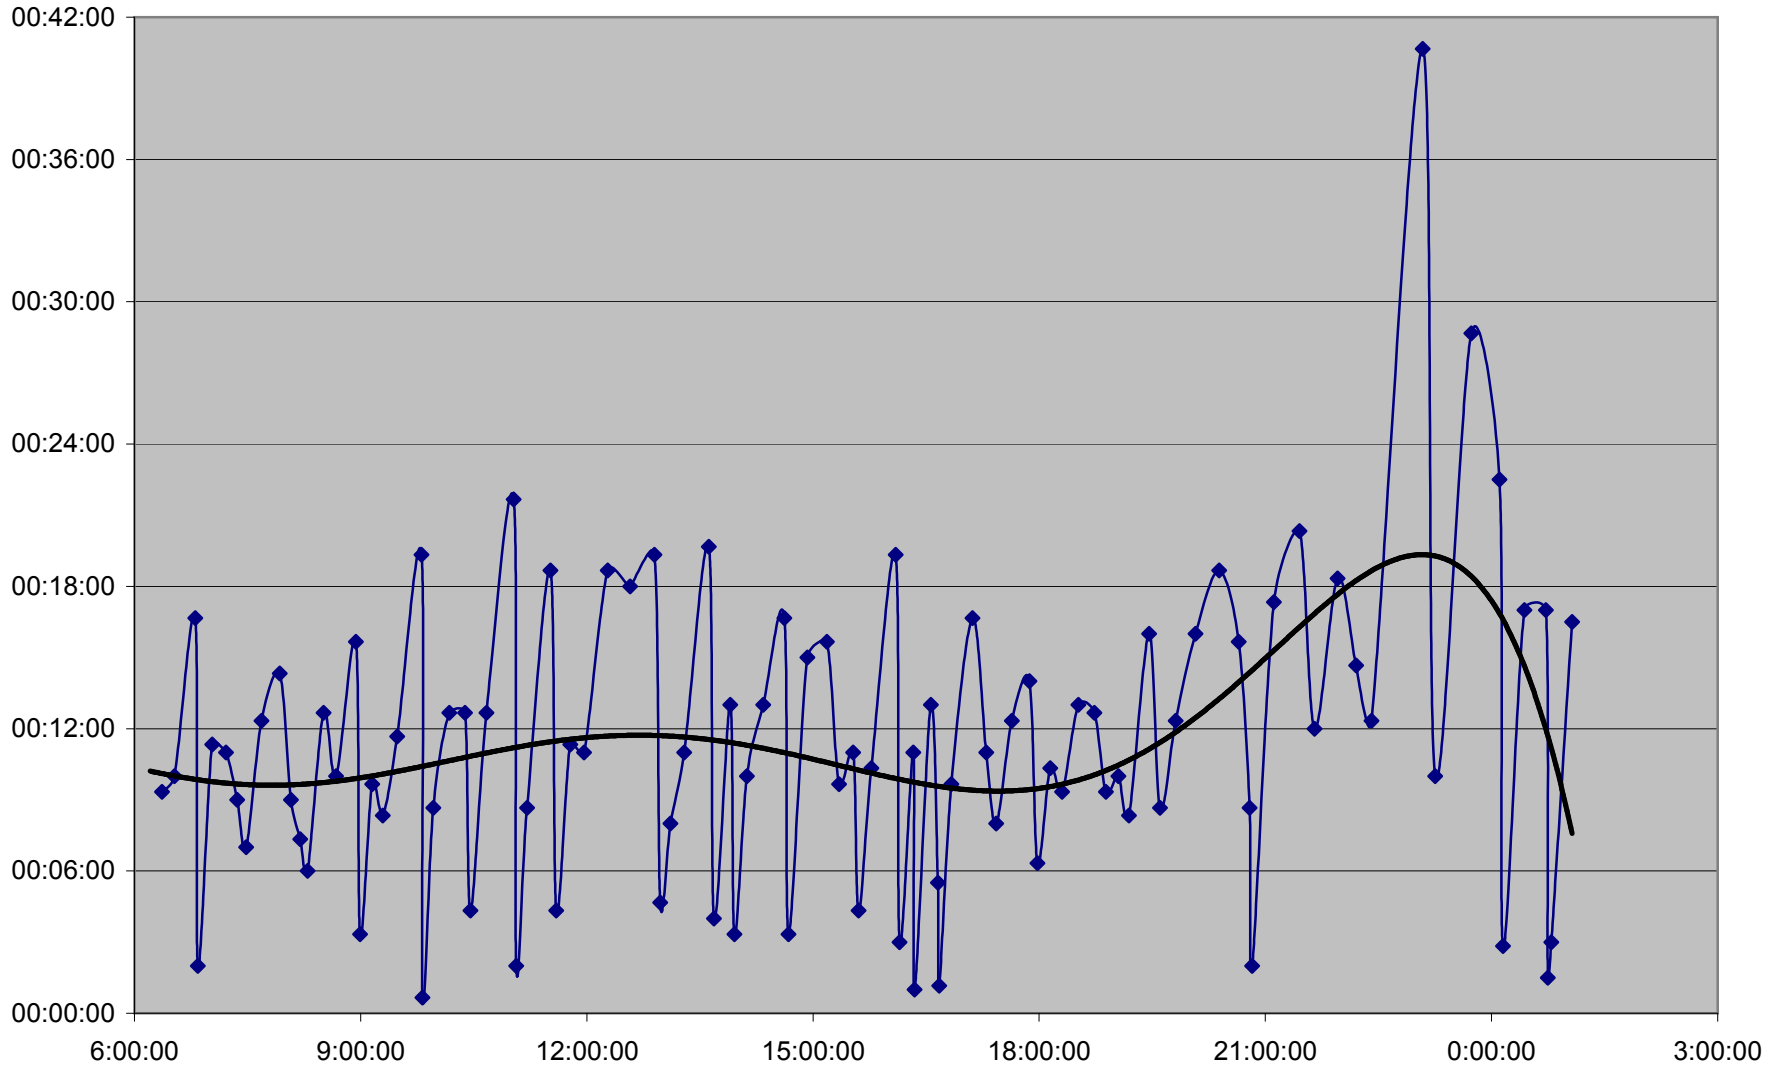

QUEEN Down 20061204 at Neville Loop

QUEEN Down 20061204 at Woodbine Ave.

QUEEN Down 20061204 at Greenwood Ave.

QUEEN Down 20061204 at Broadview Ave.

QUEEN Down 20061204 at Yonge St.

QUEEN Down 20061204 at Spadina Ave.

QUEEN Down 20061204 at Strachan Ave.

QUEEN Down 20061204 at Gladstone Ave.

QUEEN Down 20061204 at Wilson Park Rd.

QUEEN Down 20061204 at Parkside Dr.

QUEEN Down 20061204 at Queensway Humber

QUEEN Down 20061204 at Lakeshore Humber

QUEEN Down 20061204 at Royal York

QUEEN Down 20061204 at Kipling Ave.

QUEEN Down 20061204 at Long Branch Loop