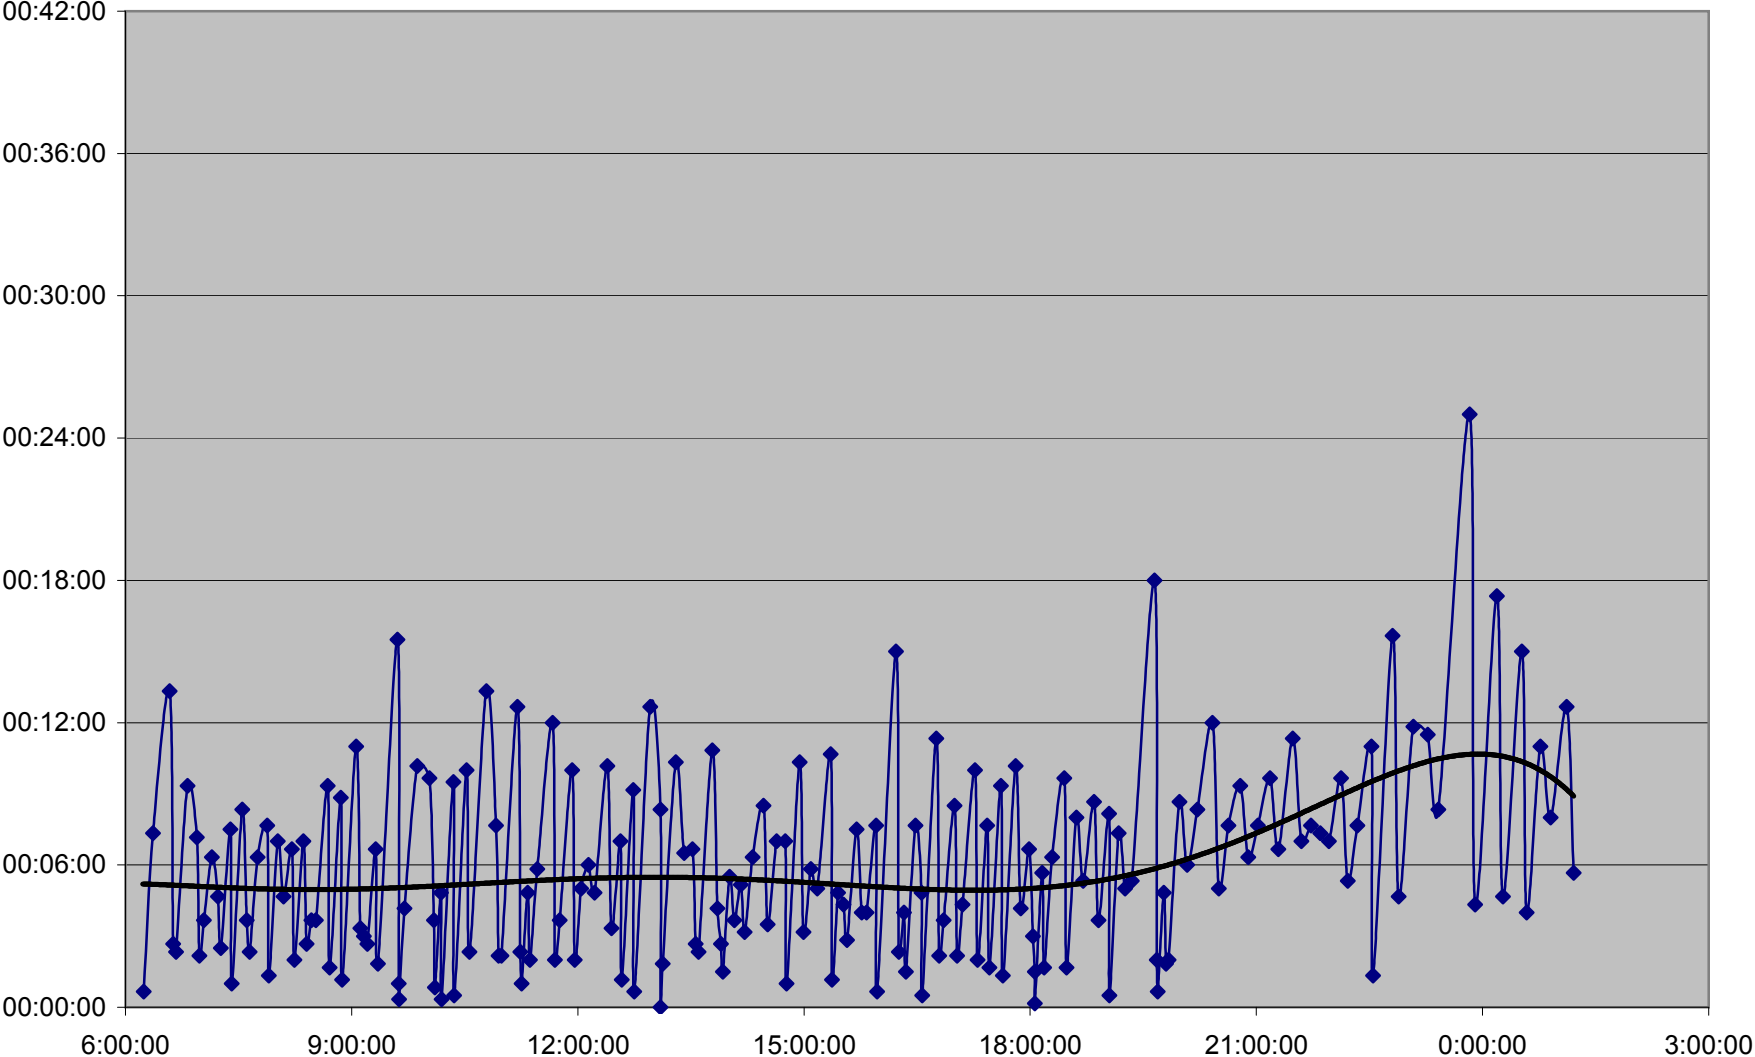

QUEEN Down 20061204 at Neville Loop

QUEEN Down 20061204 at Woodbine Ave.

QUEEN Down 20061204 at Greenwood Ave.

QUEEN Down 20061204 at Broadview Ave.

QUEEN Down 20061204 at Yonge St.

QUEEN Down 20061204 at Spadina Ave.

QUEEN Down 20061204 at Strachan Ave.

QUEEN Down 20061204 at Gladstone Ave.

QUEEN Down 20061204 at Wilson Park Rd.

QUEEN Down 20061204 at Parkside Dr.

QUEEN Down 20061204 at Queensway Humber

QUEEN Down 20061204 at Lakeshore Humber

QUEEN Down 20061204 at Royal York

QUEEN Down 20061204 at Kipling Ave.

QUEEN Down 20061204 at Long Branch Loop