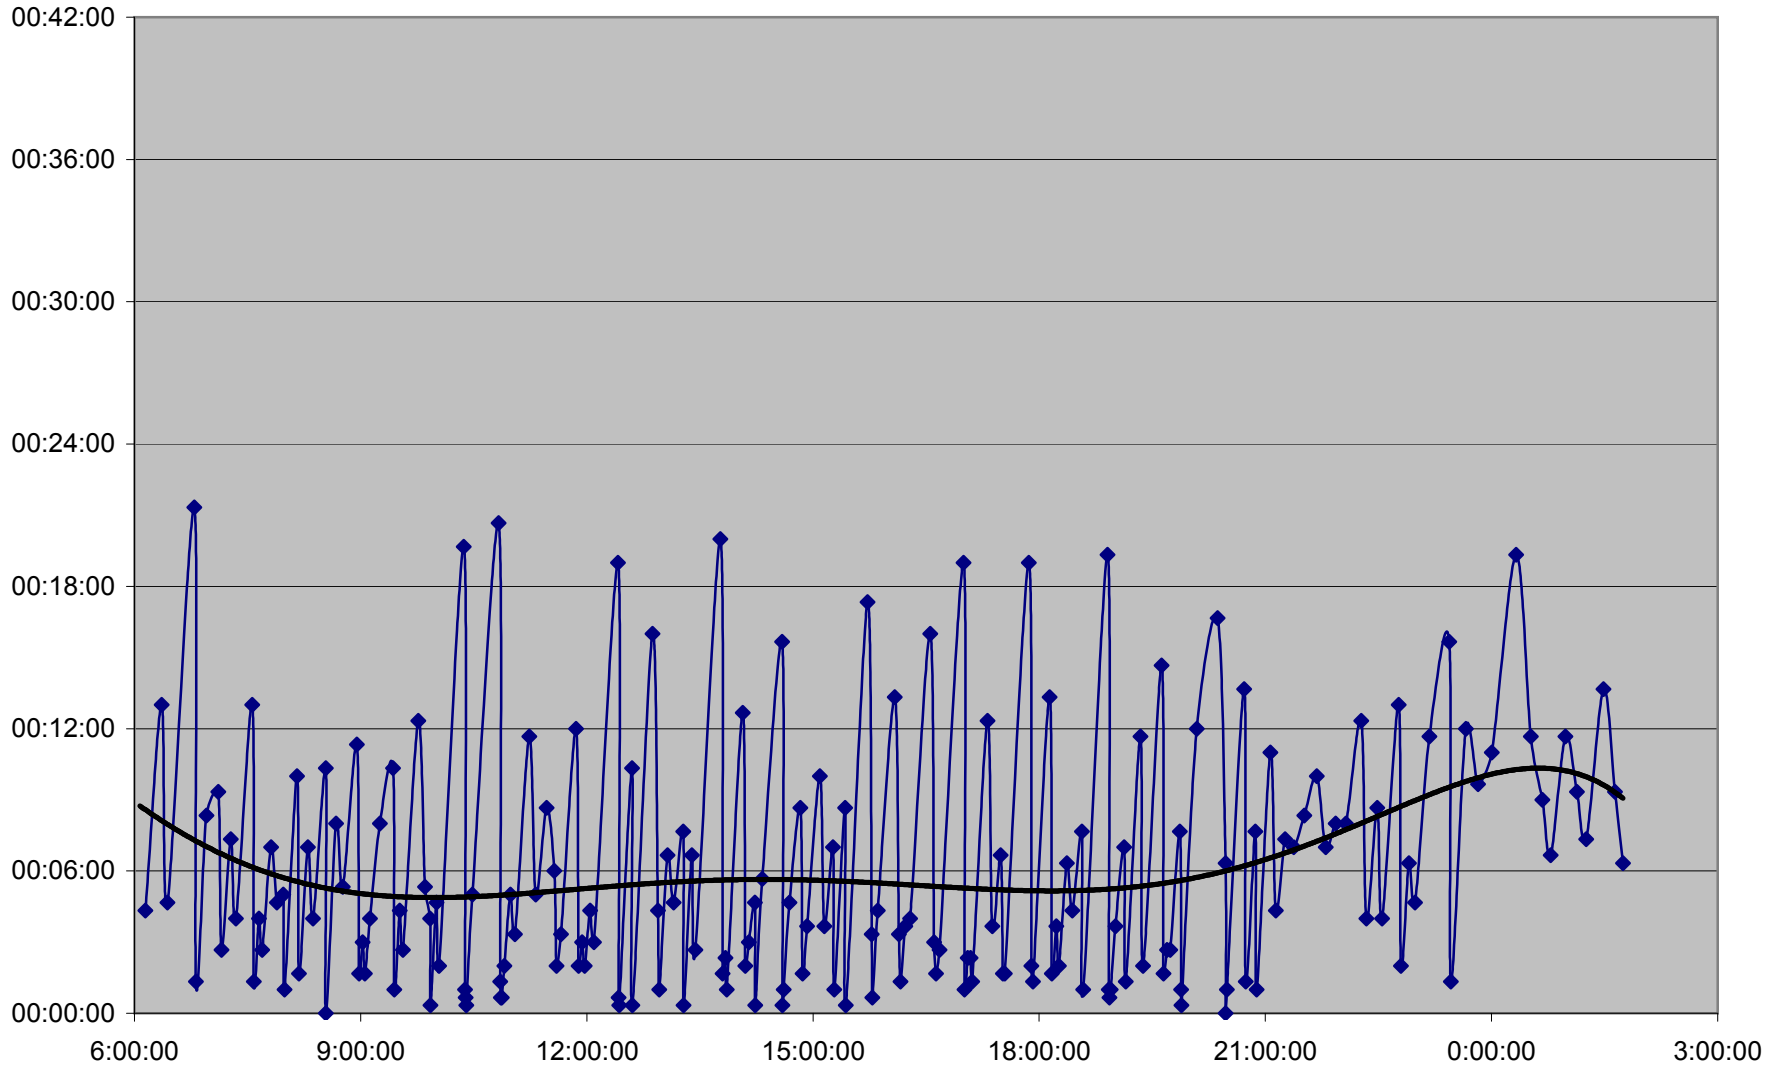

QUEEN Down 20061204 at Neville Loop

QUEEN Down 20061204 at Woodbine Ave.

QUEEN Down 20061204 at Greenwood Ave.

QUEEN Down 20061204 at Broadview Ave.

QUEEN Down 20061204 at Yonge St.

QUEEN Down 20061204 at Spadina Ave.

QUEEN Down 20061204 at Strachan Ave.

QUEEN Down 20061204 at Gladstone Ave.

QUEEN Down 20061204 at Wilson Park Rd.

QUEEN Down 20061204 at Parkside Dr.

QUEEN Down 20061204 at Queensway Humber

QUEEN Down 20061204 at Lakeshore Humber

QUEEN Down 20061204 at Royal York

QUEEN Down 20061204 at Kipling Ave.

QUEEN Down 20061204 at Long Branch Loop