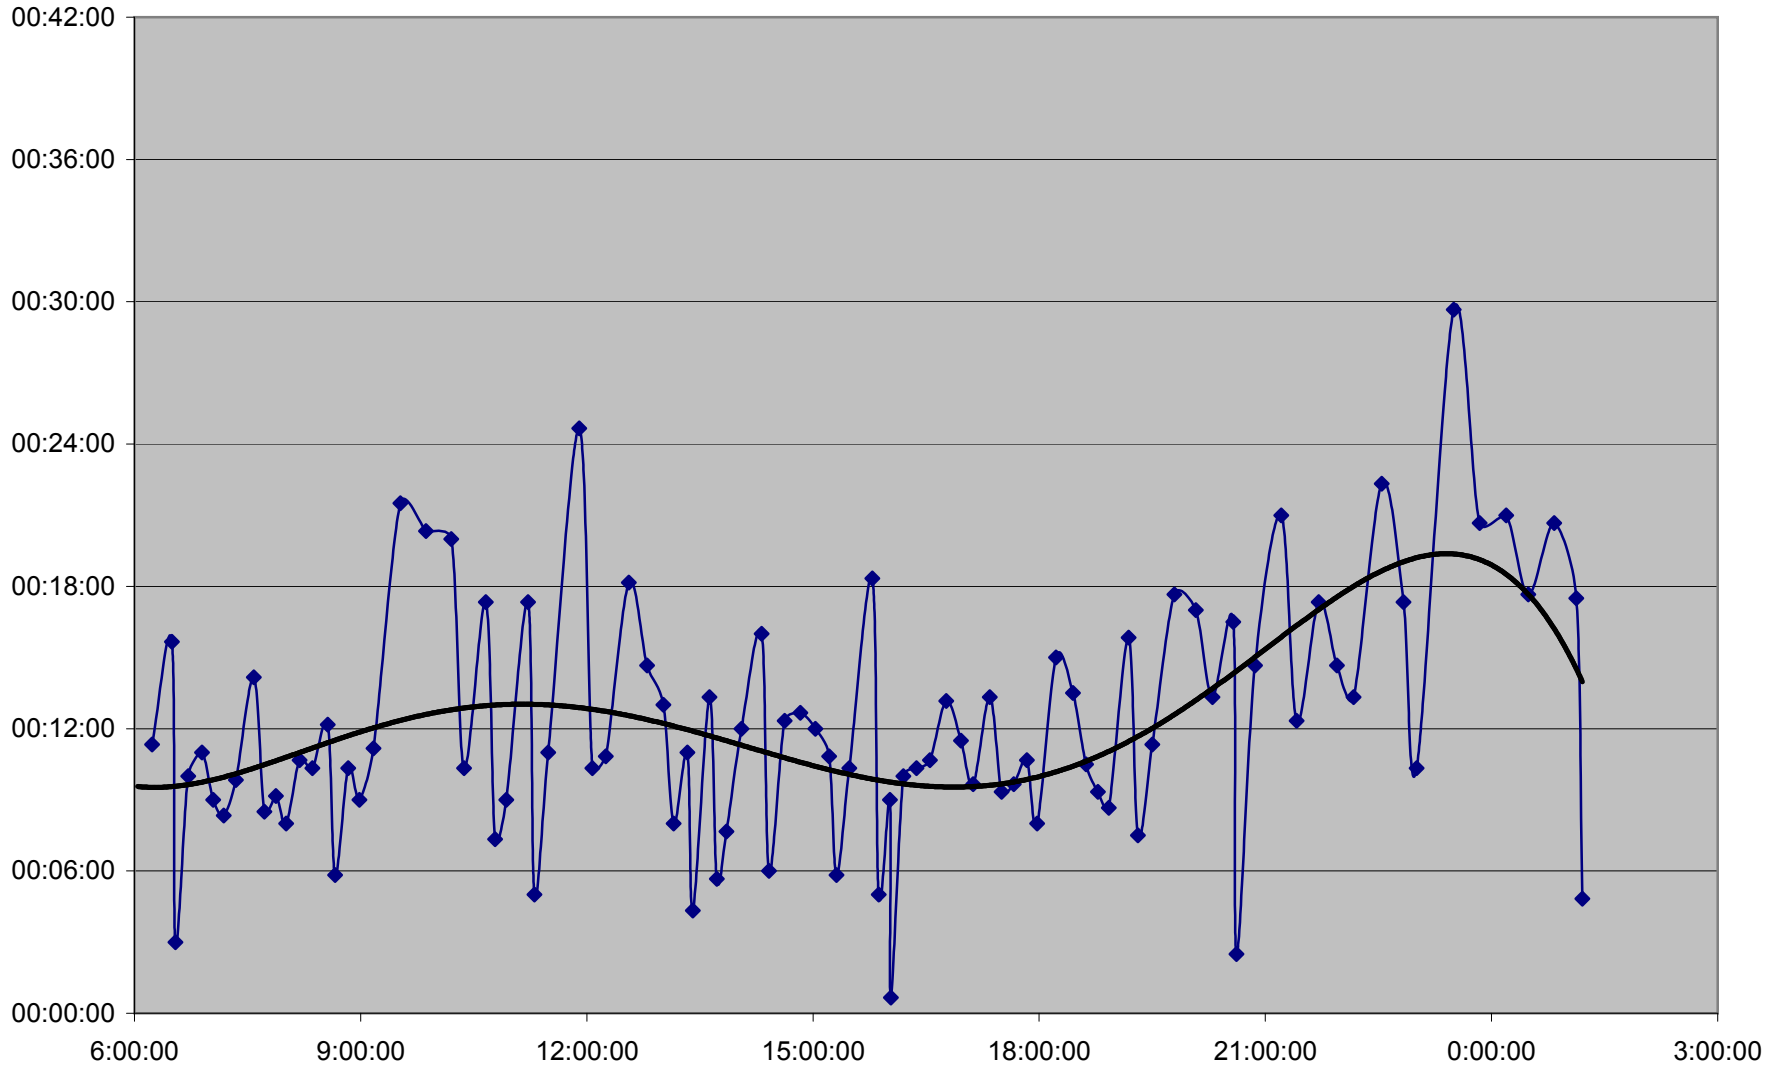

QUEEN Down 20061204 at Neville Loop

QUEEN Down 20061204 at Woodbine Ave.

QUEEN Down 20061204 at Greenwood Ave.

QUEEN Down 20061204 at Broadview Ave.

QUEEN Down 20061204 at Yonge St.

QUEEN Down 20061204 at Spadina Ave.

QUEEN Down 20061204 at Strachan Ave.

QUEEN Down 20061204 at Gladstone Ave.

QUEEN Down 20061204 at Wilson Park Rd.

QUEEN Down 20061204 at Parkside Dr.

QUEEN Down 20061204 at Queensway Humber

QUEEN Down 20061204 at Lakeshore Humber

QUEEN Down 20061204 at Royal York

QUEEN Down 20061204 at Kipling Ave.

QUEEN Down 20061204 at Long Branch Loop