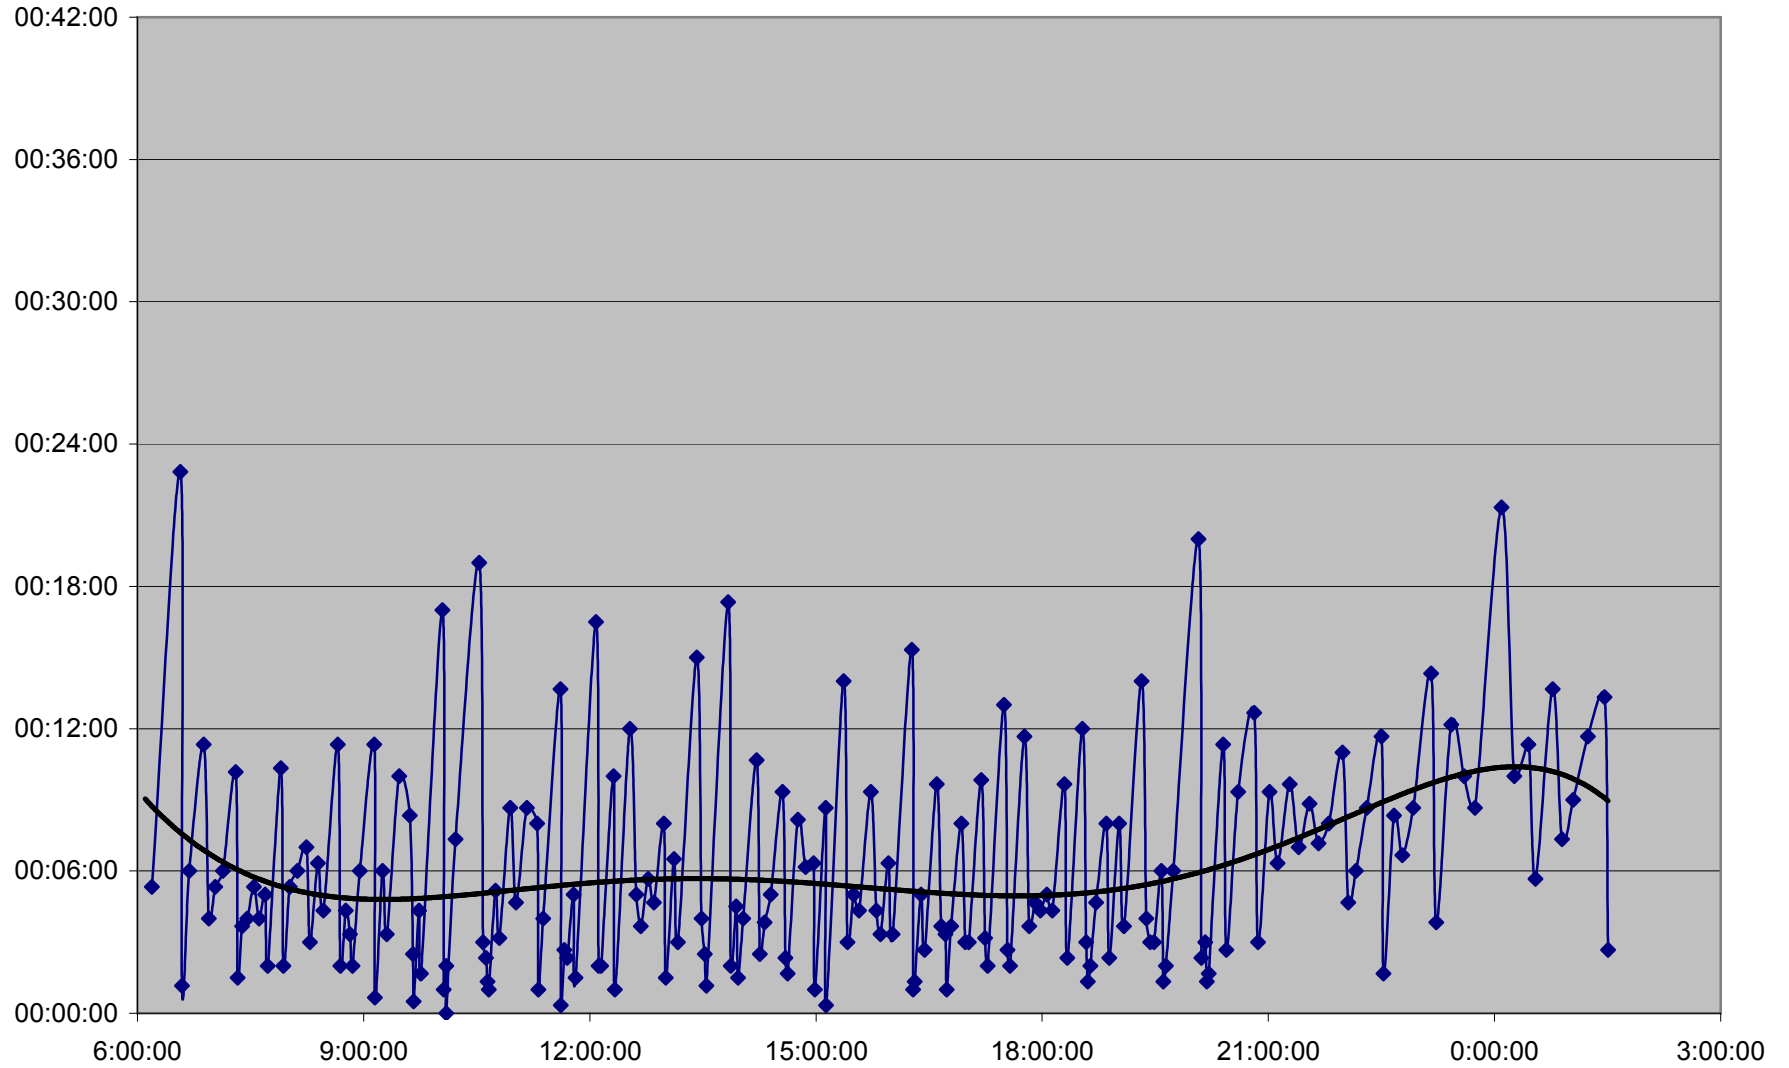

QUEEN Down 20061204 at Neville Loop

QUEEN Down 20061204 at Woodbine Ave.

QUEEN Down 20061204 at Greenwood Ave.

QUEEN Down 20061204 at Broadview Ave.

QUEEN Down 20061204 at Yonge St.

QUEEN Down 20061204 at Spadina Ave.

QUEEN Down 20061204 at Strachan Ave.

QUEEN Down 20061204 at Gladstone Ave.

QUEEN Down 20061204 at Wilson Park Rd.

QUEEN Down 20061204 at Parkside Dr.

QUEEN Down 20061204 at Queensway Humber

QUEEN Down 20061204 at Lakeshore Humber

QUEEN Down 20061204 at Royal York

QUEEN Down 20061204 at Kipling Ave.

QUEEN Down 20061204 at Long Branch Loop