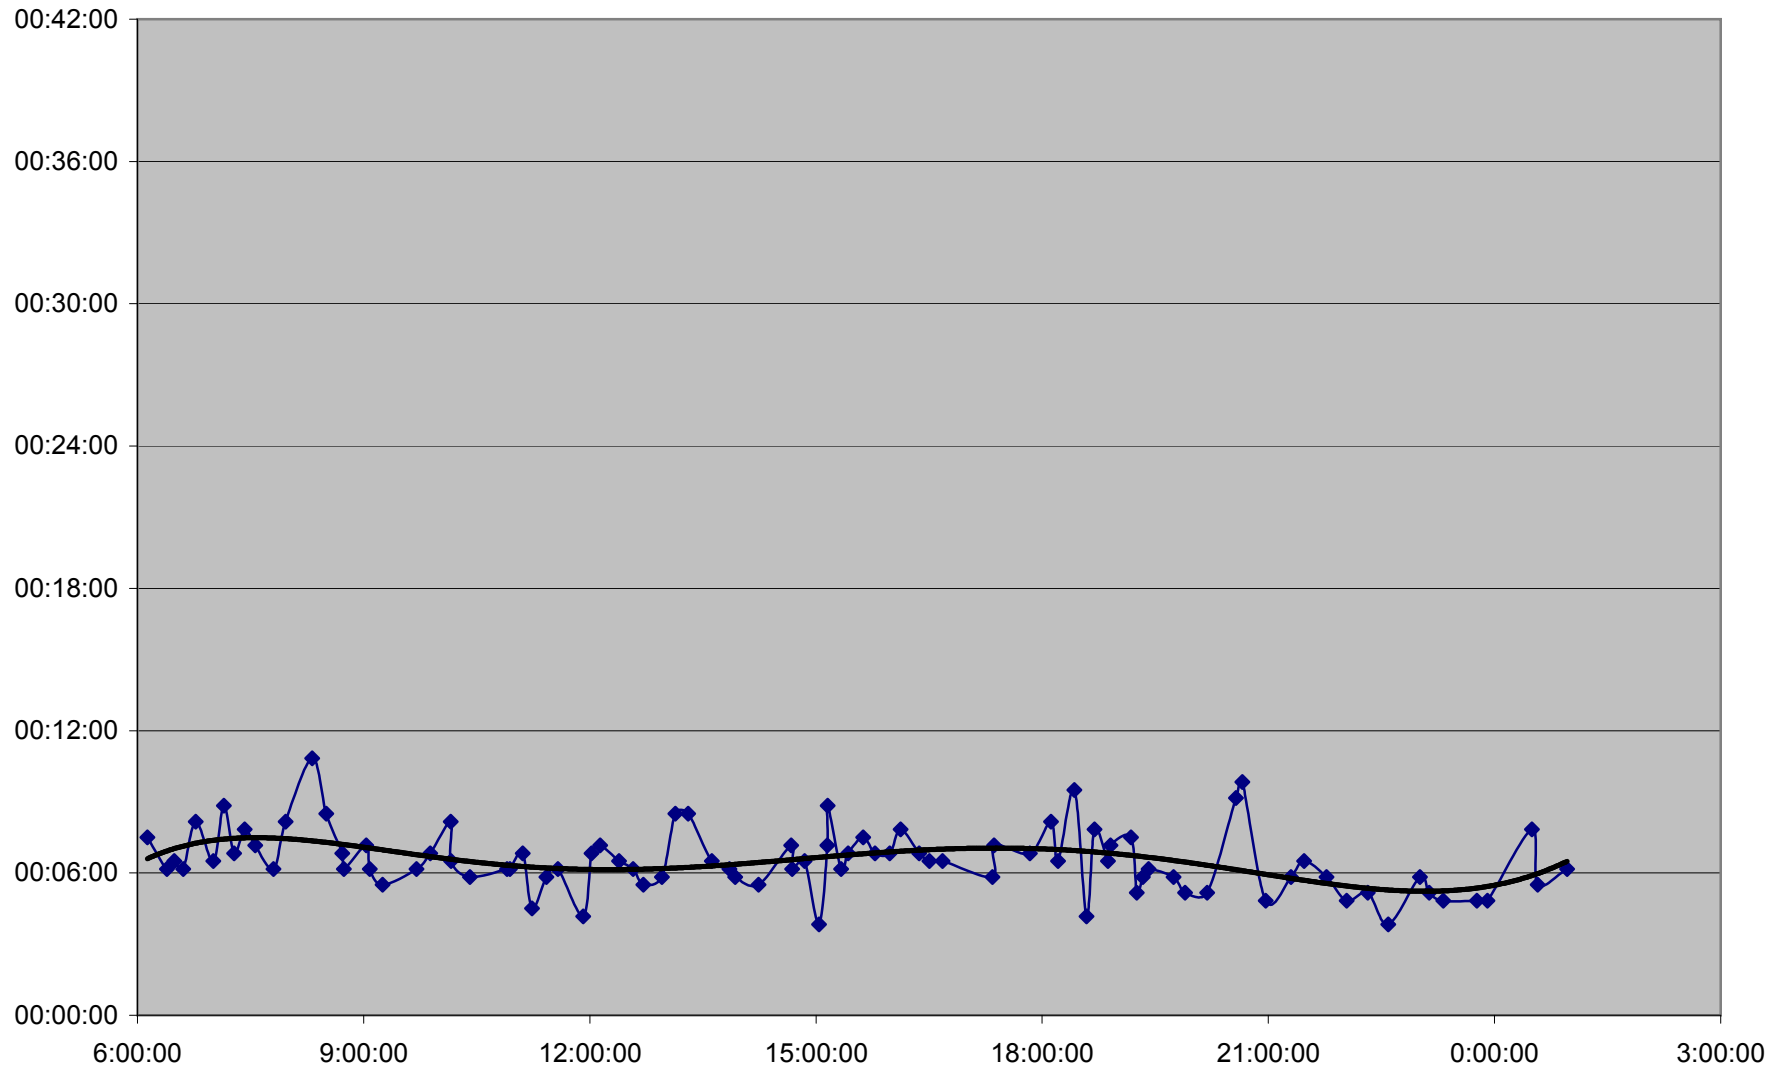

QUEEN Down 20061201 from Long Branch Loop to Kipling Ave.

QUEEN Down 20061201 from Kipling Ave. to Royal York

QUEEN Down 20061201 from Royal York to Lakeshore Humber

QUEEN Down 20061201 from Lakeshore Humber to Queensway Humber

QUEEN Down 20061201 from Queensway Humber to Parkside Dr.

QUEEN Down 20061201 from Parkside Dr. to Wilson Park Rd.

QUEEN Down 20061201 from Wilson Park Rd. to Gladstone Ave.

QUEEN Down 20061201 from Gladstone Ave. to Strachan Ave.

QUEEN Down 20061201 from Strachan Ave. to Spadina Ave.

QUEEN Down 20061201 from Spadina Ave. to Yonge St.

QUEEN Down 20061201 from Yonge St. to Broadview Ave.

QUEEN Down 20061201 from Broadview Ave. to Greenwood Ave.

QUEEN Down 20061201 from Greenwood Ave. to Woodbine Ave.

QUEEN Down 20061201 from Woodbine Ave. to Neville Loop