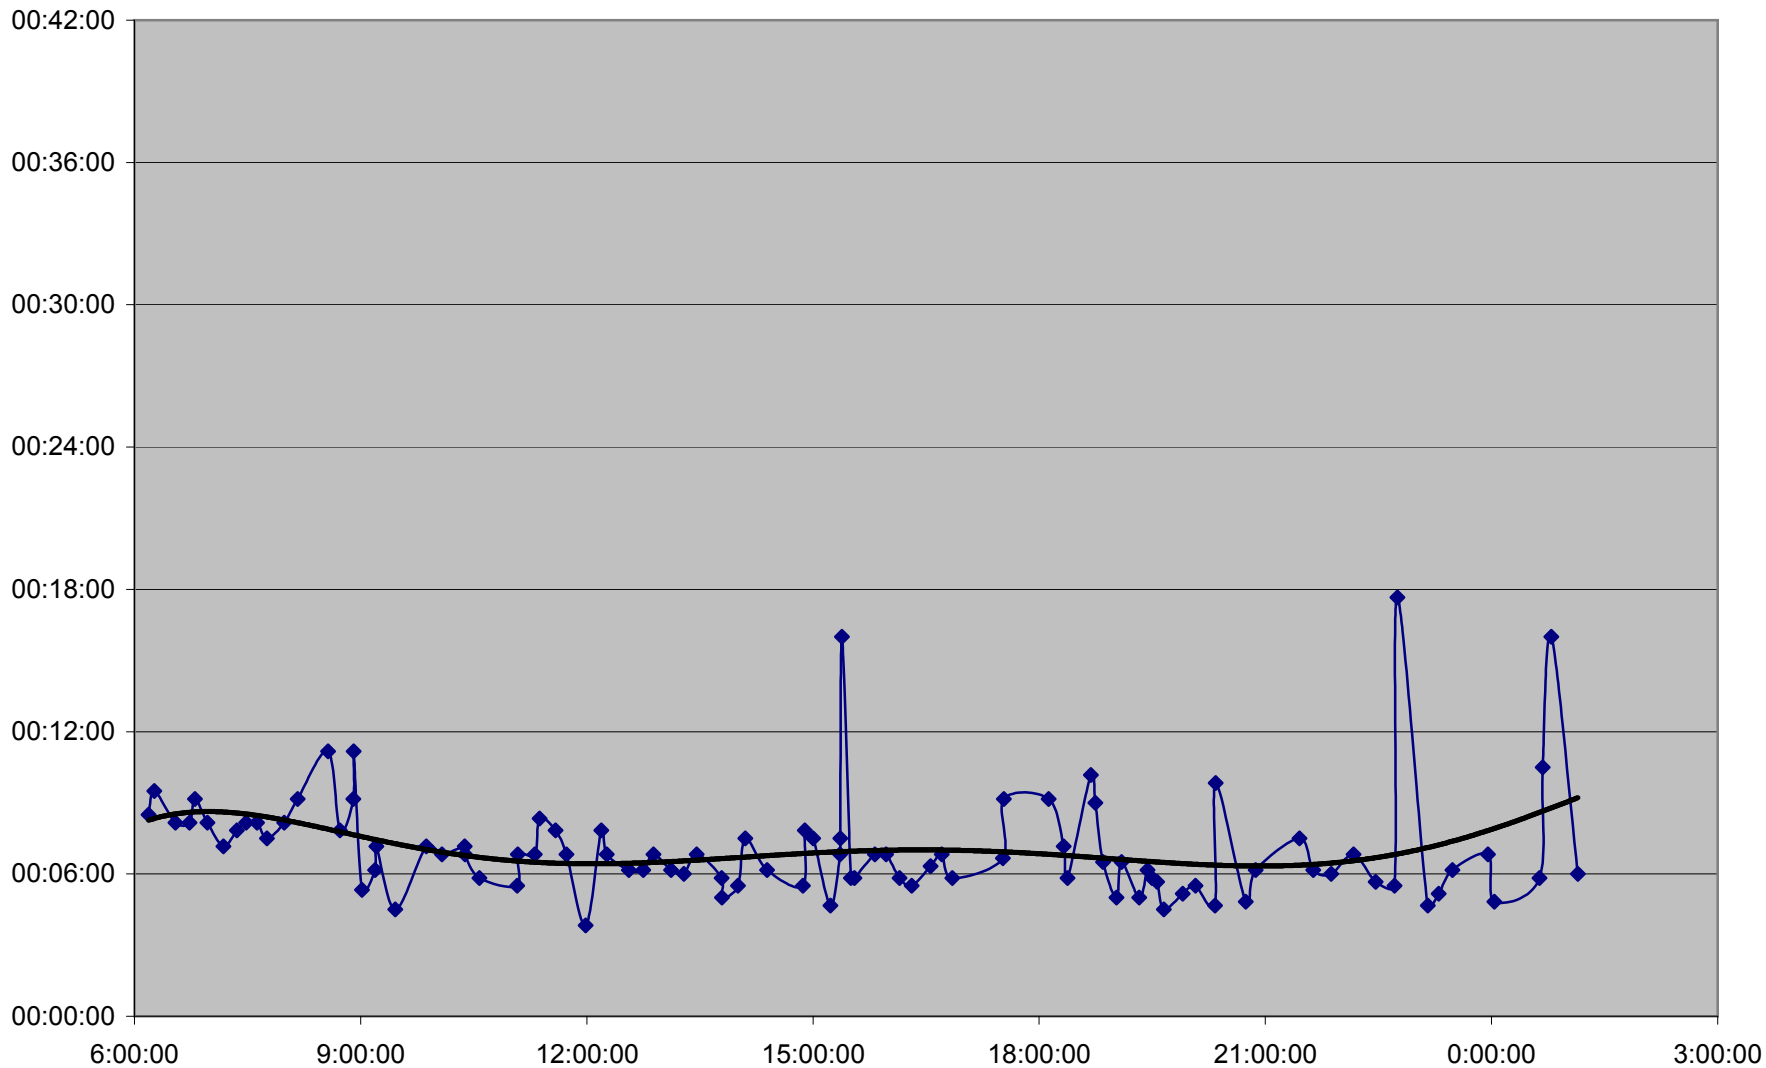

QUEEN Down 20061201 from Long Branch Loop to Kipling Ave.

QUEEN Down 20061201 from Kipling Ave. to Royal York

QUEEN Down 20061201 from Royal York to Lakeshore Humber

QUEEN Down 20061201 from Lakeshore Humber to Queensway Humber

QUEEN Down 20061201 from Queensway Humber to Parkside Dr.

QUEEN Down 20061201 from Parkside Dr. to Wilson Park Rd.

QUEEN Down 20061201 from Wilson Park Rd. to Gladstone Ave.

QUEEN Down 20061201 from Gladstone Ave. to Strachan Ave.

QUEEN Down 20061201 from Strachan Ave. to Spadina Ave.

QUEEN Down 20061201 from Spadina Ave. to Yonge St.

QUEEN Down 20061201 from Yonge St. to Broadview Ave.

QUEEN Down 20061201 from Broadview Ave. to Greenwood Ave.

QUEEN Down 20061201 from Greenwood Ave. to Woodbine Ave.

QUEEN Down 20061201 from Woodbine Ave. to Neville Loop