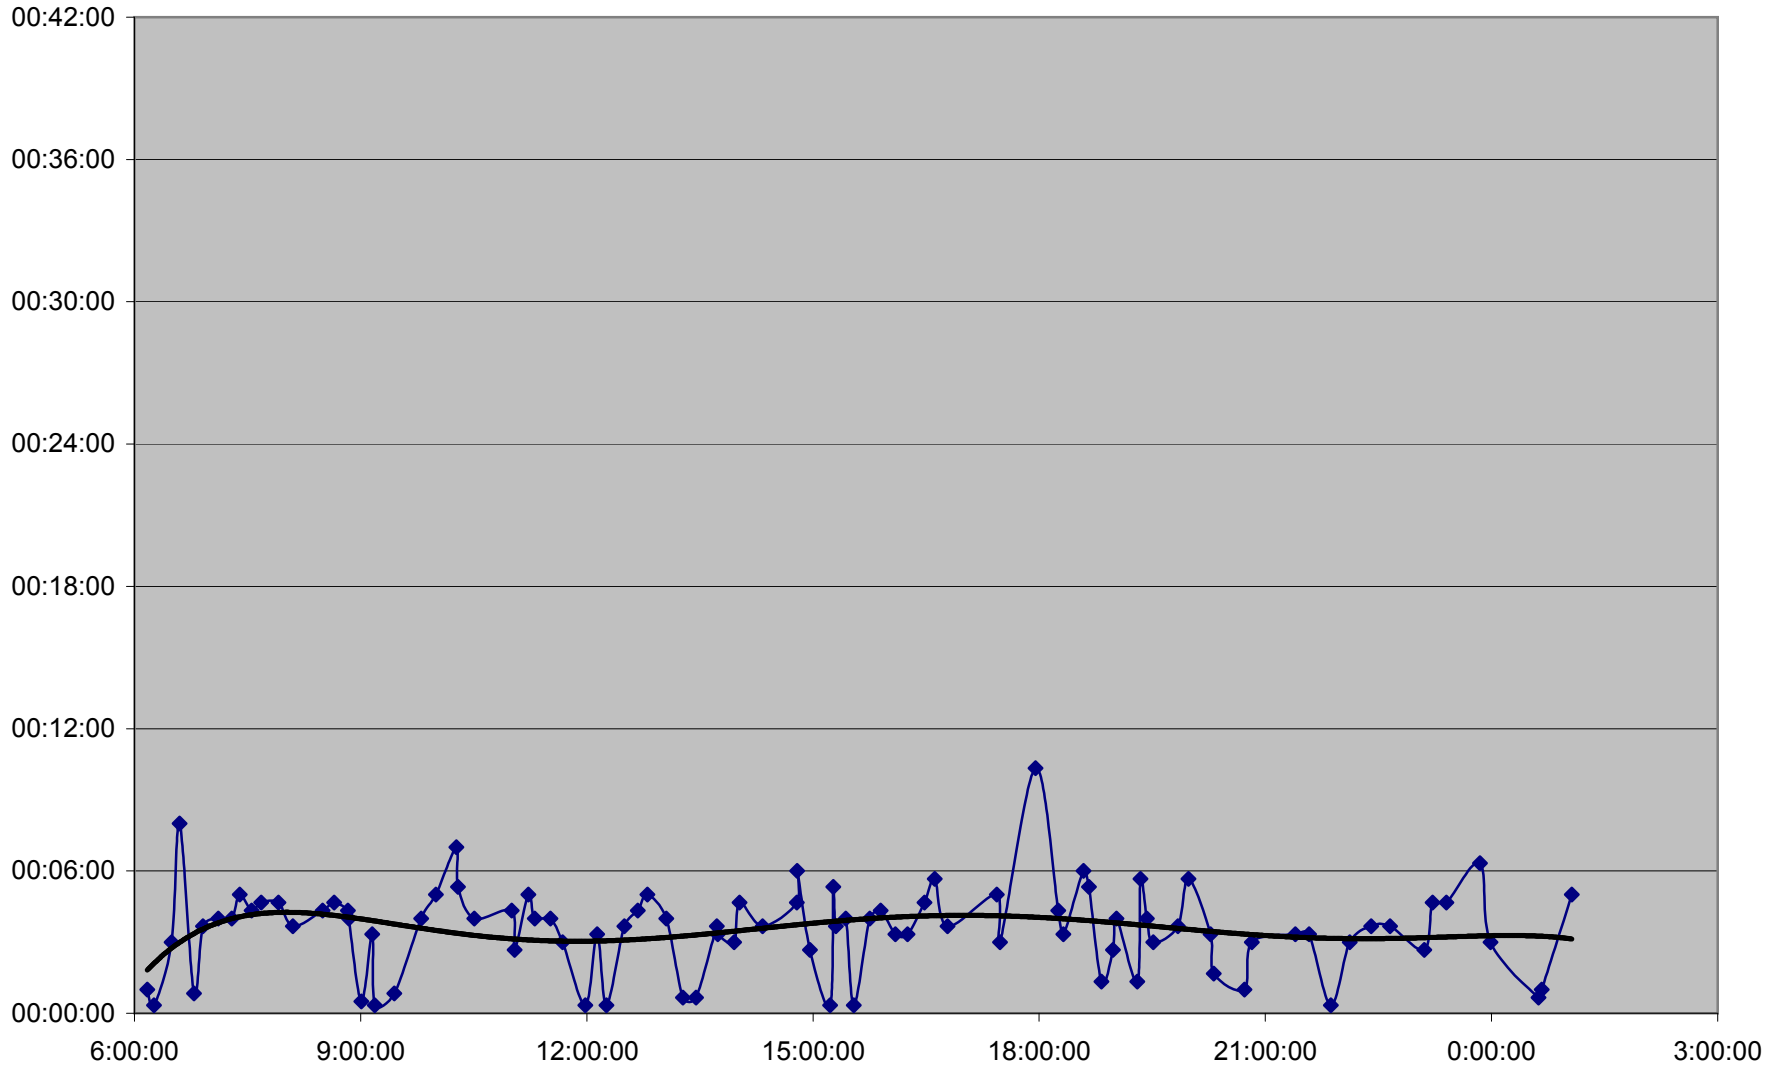

QUEEN Down 20061201 from Long Branch Loop to Kipling Ave.

QUEEN Down 20061201 from Kipling Ave. to Royal York

QUEEN Down 20061201 from Royal York to Lakeshore Humber

QUEEN Down 20061201 from Lakeshore Humber to Queensway Humber

QUEEN Down 20061201 from Queensway Humber to Parkside Dr.

QUEEN Down 20061201 from Parkside Dr. to Wilson Park Rd.

QUEEN Down 20061201 from Wilson Park Rd. to Gladstone Ave.

QUEEN Down 20061201 from Gladstone Ave. to Strachan Ave.

QUEEN Down 20061201 from Strachan Ave. to Spadina Ave.

QUEEN Down 20061201 from Spadina Ave. to Yonge St.

QUEEN Down 20061201 from Yonge St. to Broadview Ave.

QUEEN Down 20061201 from Broadview Ave. to Greenwood Ave.

QUEEN Down 20061201 from Greenwood Ave. to Woodbine Ave.

QUEEN Down 20061201 from Woodbine Ave. to Neville Loop