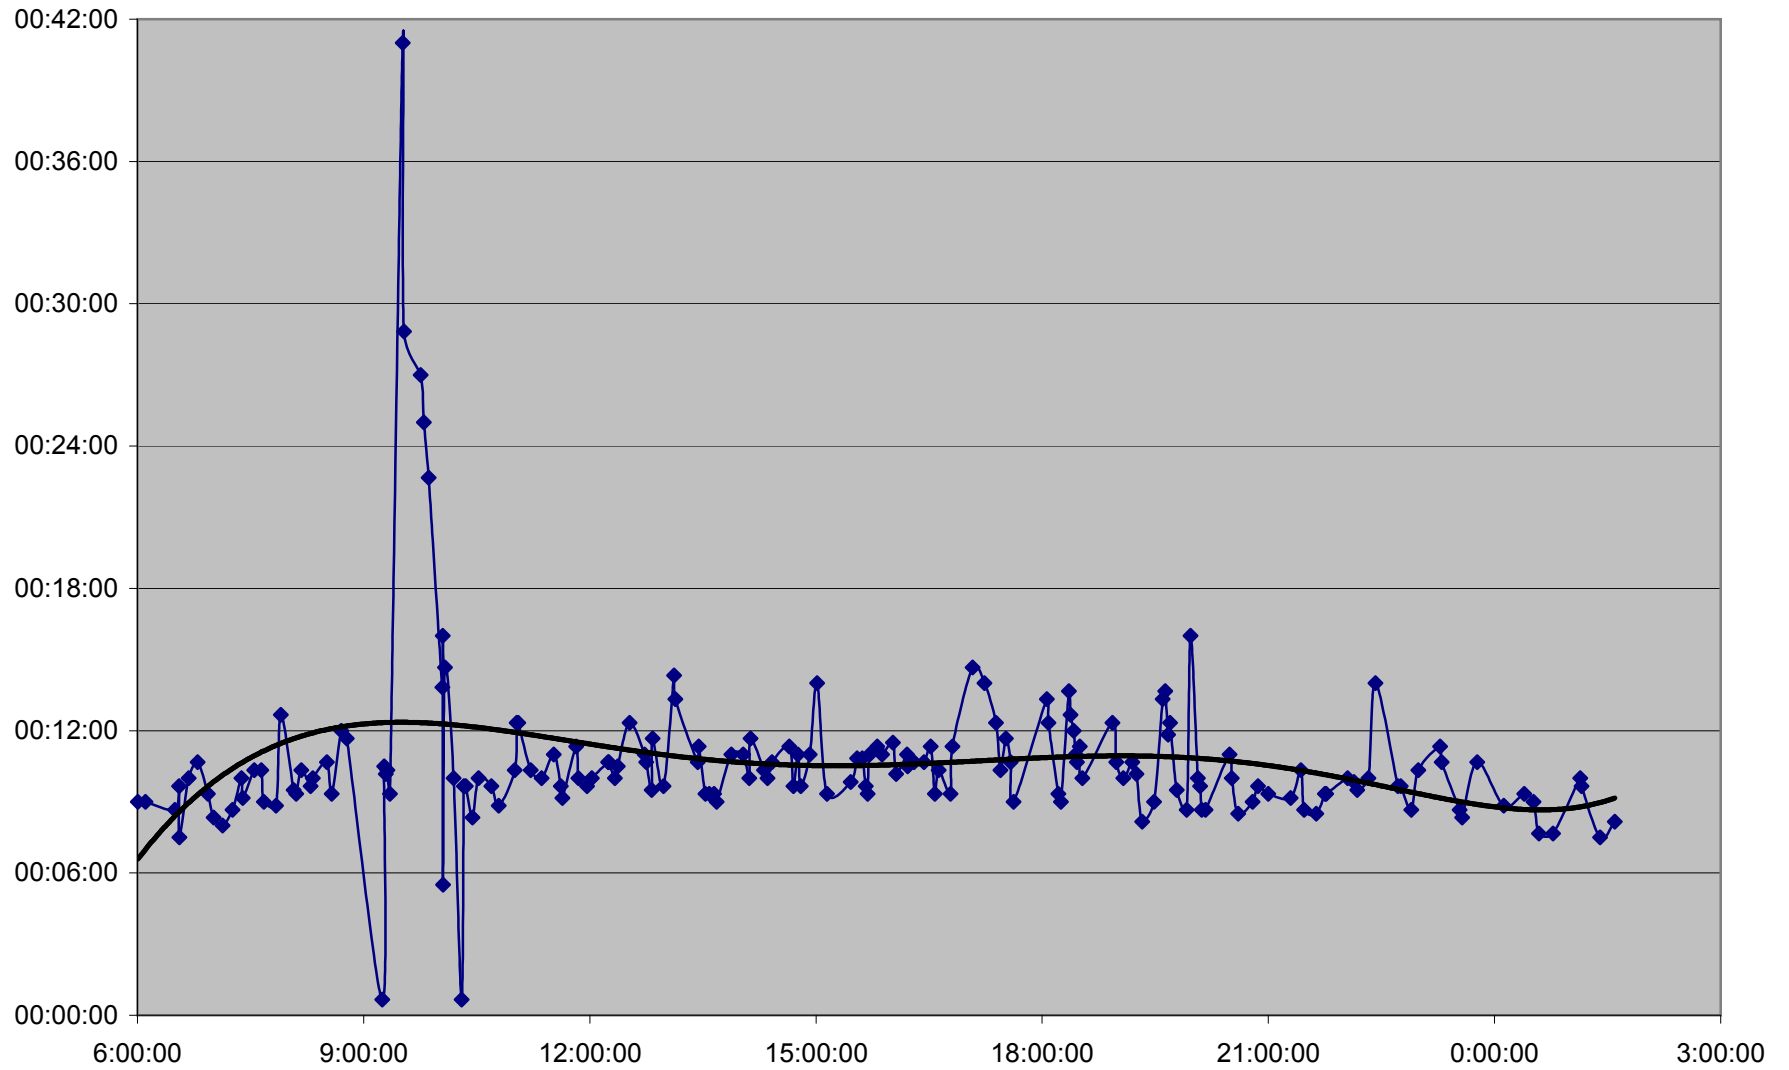

QUEEN Down 20061201 from Long Branch Loop to Kipling Ave.

QUEEN Down 20061201 from Kipling Ave. to Royal York

QUEEN Down 20061201 from Royal York to Lakeshore Humber

QUEEN Down 20061201 from Lakeshore Humber to Queensway Humber

QUEEN Down 20061201 from Queensway Humber to Parkside Dr.

QUEEN Down 20061201 from Parkside Dr. to Wilson Park Rd.

QUEEN Down 20061201 from Wilson Park Rd. to Gladstone Ave.

QUEEN Down 20061201 from Gladstone Ave. to Strachan Ave.

QUEEN Down 20061201 from Strachan Ave. to Spadina Ave.

QUEEN Down 20061201 from Spadina Ave. to Yonge St.

QUEEN Down 20061201 from Yonge St. to Broadview Ave.

QUEEN Down 20061201 from Broadview Ave. to Greenwood Ave.

QUEEN Down 20061201 from Greenwood Ave. to Woodbine Ave.

QUEEN Down 20061201 from Woodbine Ave. to Neville Loop