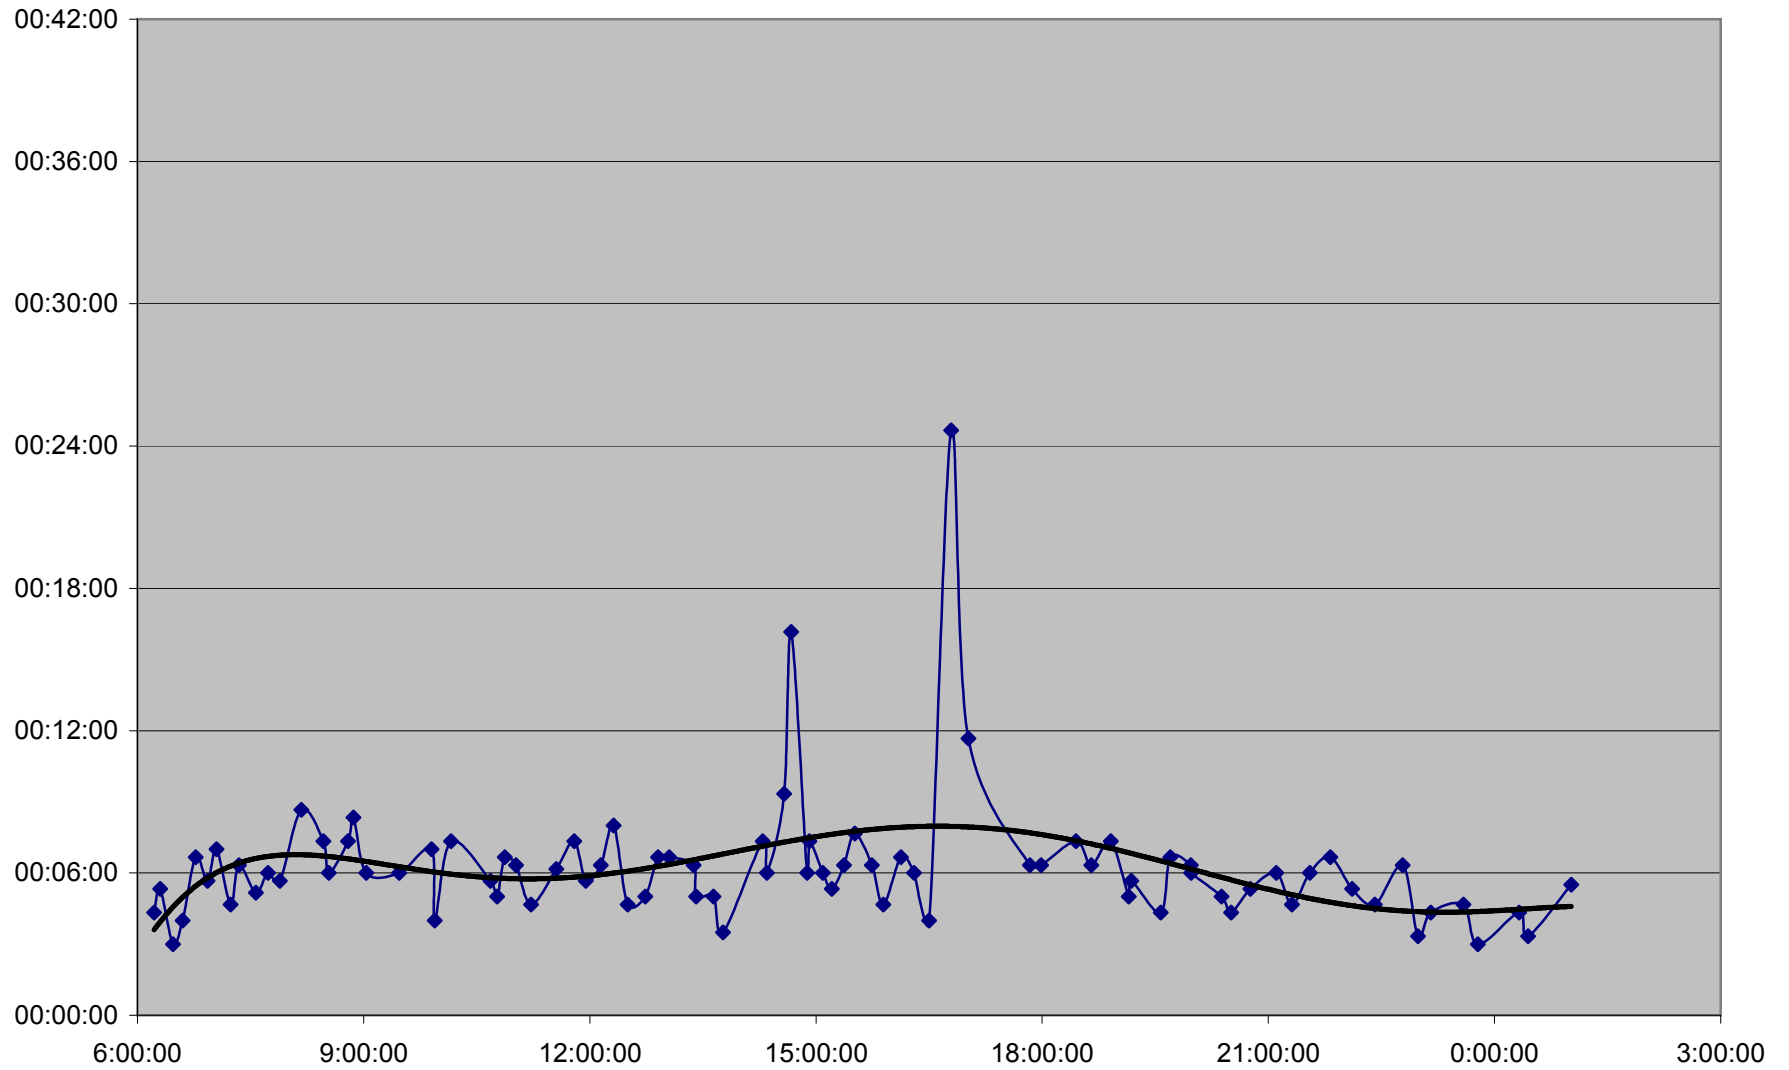

QUEEN Down 20061201 from Long Branch Loop to Kipling Ave.

QUEEN Down 20061201 from Kipling Ave. to Royal York

QUEEN Down 20061201 from Royal York to Lakeshore Humber

QUEEN Down 20061201 from Lakeshore Humber to Queensway Humber

QUEEN Down 20061201 from Queensway Humber to Parkside Dr.

QUEEN Down 20061201 from Parkside Dr. to Wilson Park Rd.

QUEEN Down 20061201 from Wilson Park Rd. to Gladstone Ave.

QUEEN Down 20061201 from Gladstone Ave. to Strachan Ave.

QUEEN Down 20061201 from Strachan Ave. to Spadina Ave.

QUEEN Down 20061201 from Spadina Ave. to Yonge St.

QUEEN Down 20061201 from Yonge St. to Broadview Ave.

QUEEN Down 20061201 from Broadview Ave. to Greenwood Ave.

QUEEN Down 20061201 from Greenwood Ave. to Woodbine Ave.

QUEEN Down 20061201 from Woodbine Ave. to Neville Loop