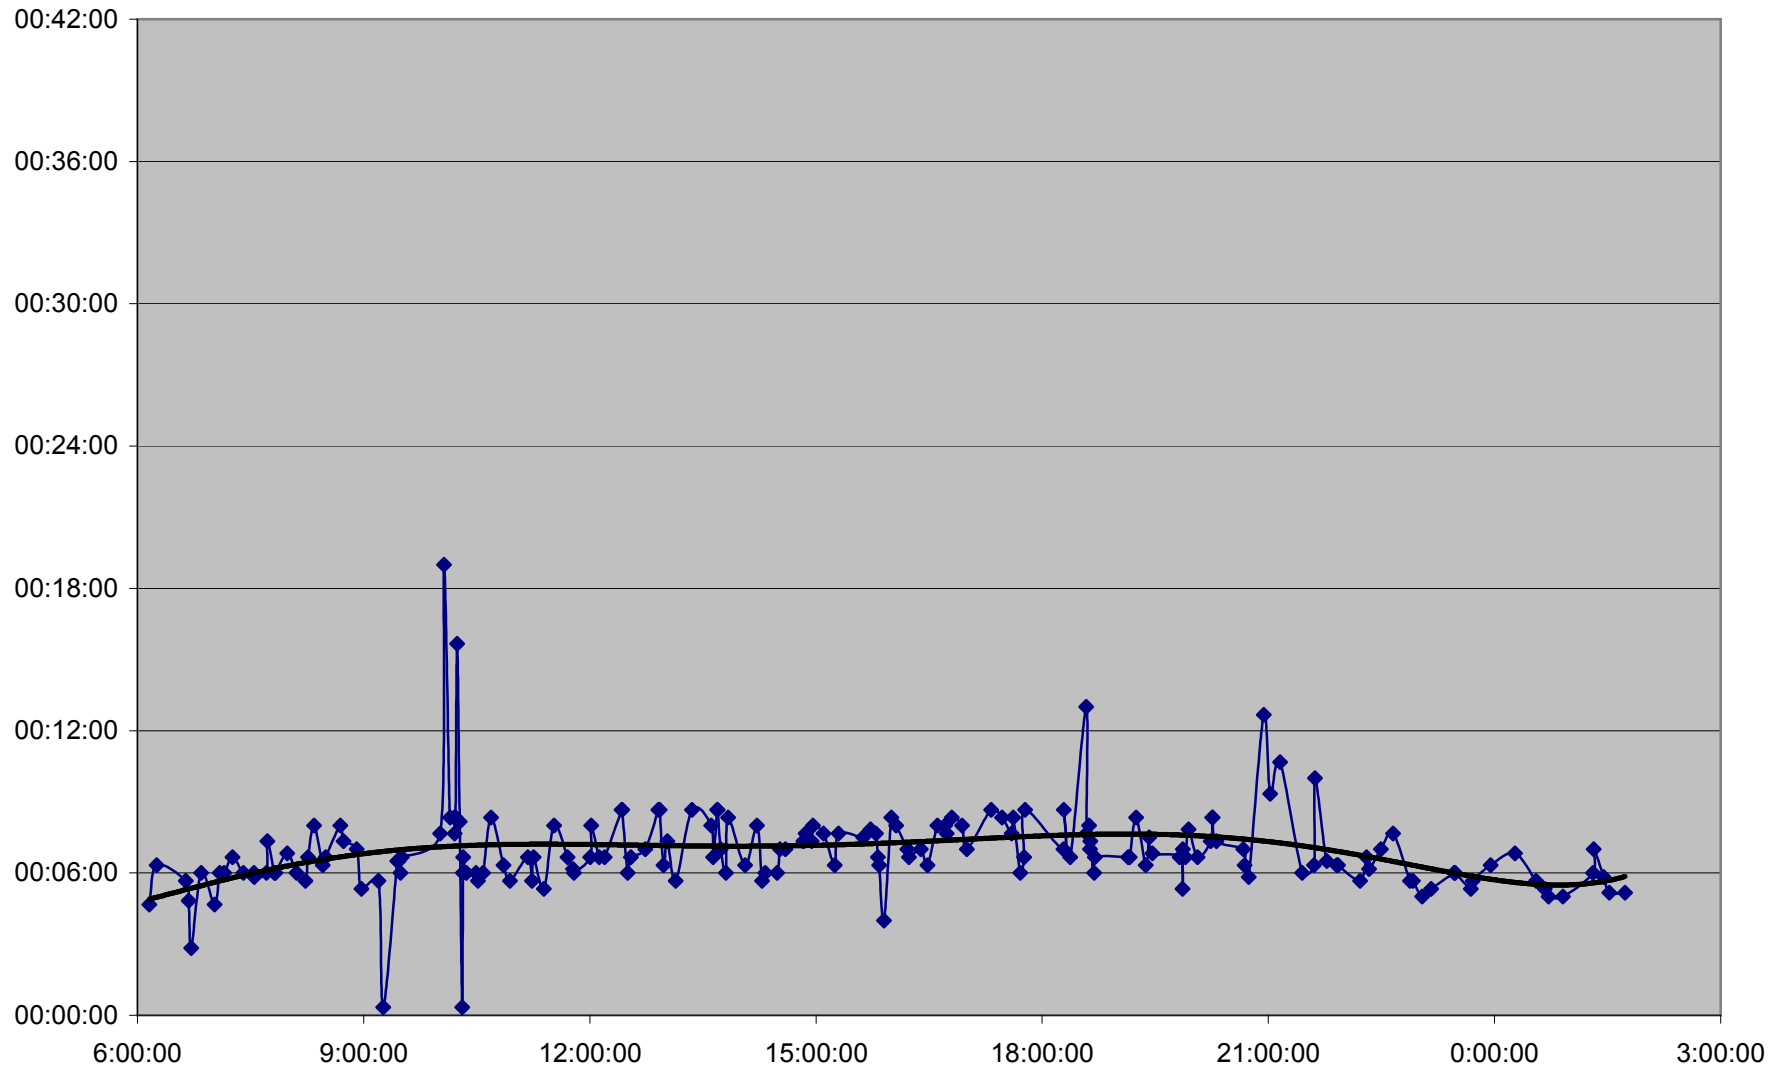

QUEEN Down 20061201 from Queensway Humber to Parkside Dr.

QUEEN Down 20061201 from Parkside Dr. to Wilson Park Rd.

QUEEN Down 20061201 from Wilson Park Rd. to Gladstone Ave.

QUEEN Down 20061201 from Gladstone Ave. to Strachan Ave.

QUEEN Down 20061201 from Strachan Ave. to Spadina Ave.

QUEEN Down 20061201 from Spadina Ave. to Yonge St.

QUEEN Down 20061201 from Yonge St. to Broadview Ave.

QUEEN Down 20061201 from Broadview Ave. to Greenwood Ave.

QUEEN Down 20061201 from Greenwood Ave. to Woodbine Ave.

QUEEN Down 20061201 from Woodbine Ave. to Neville Loop