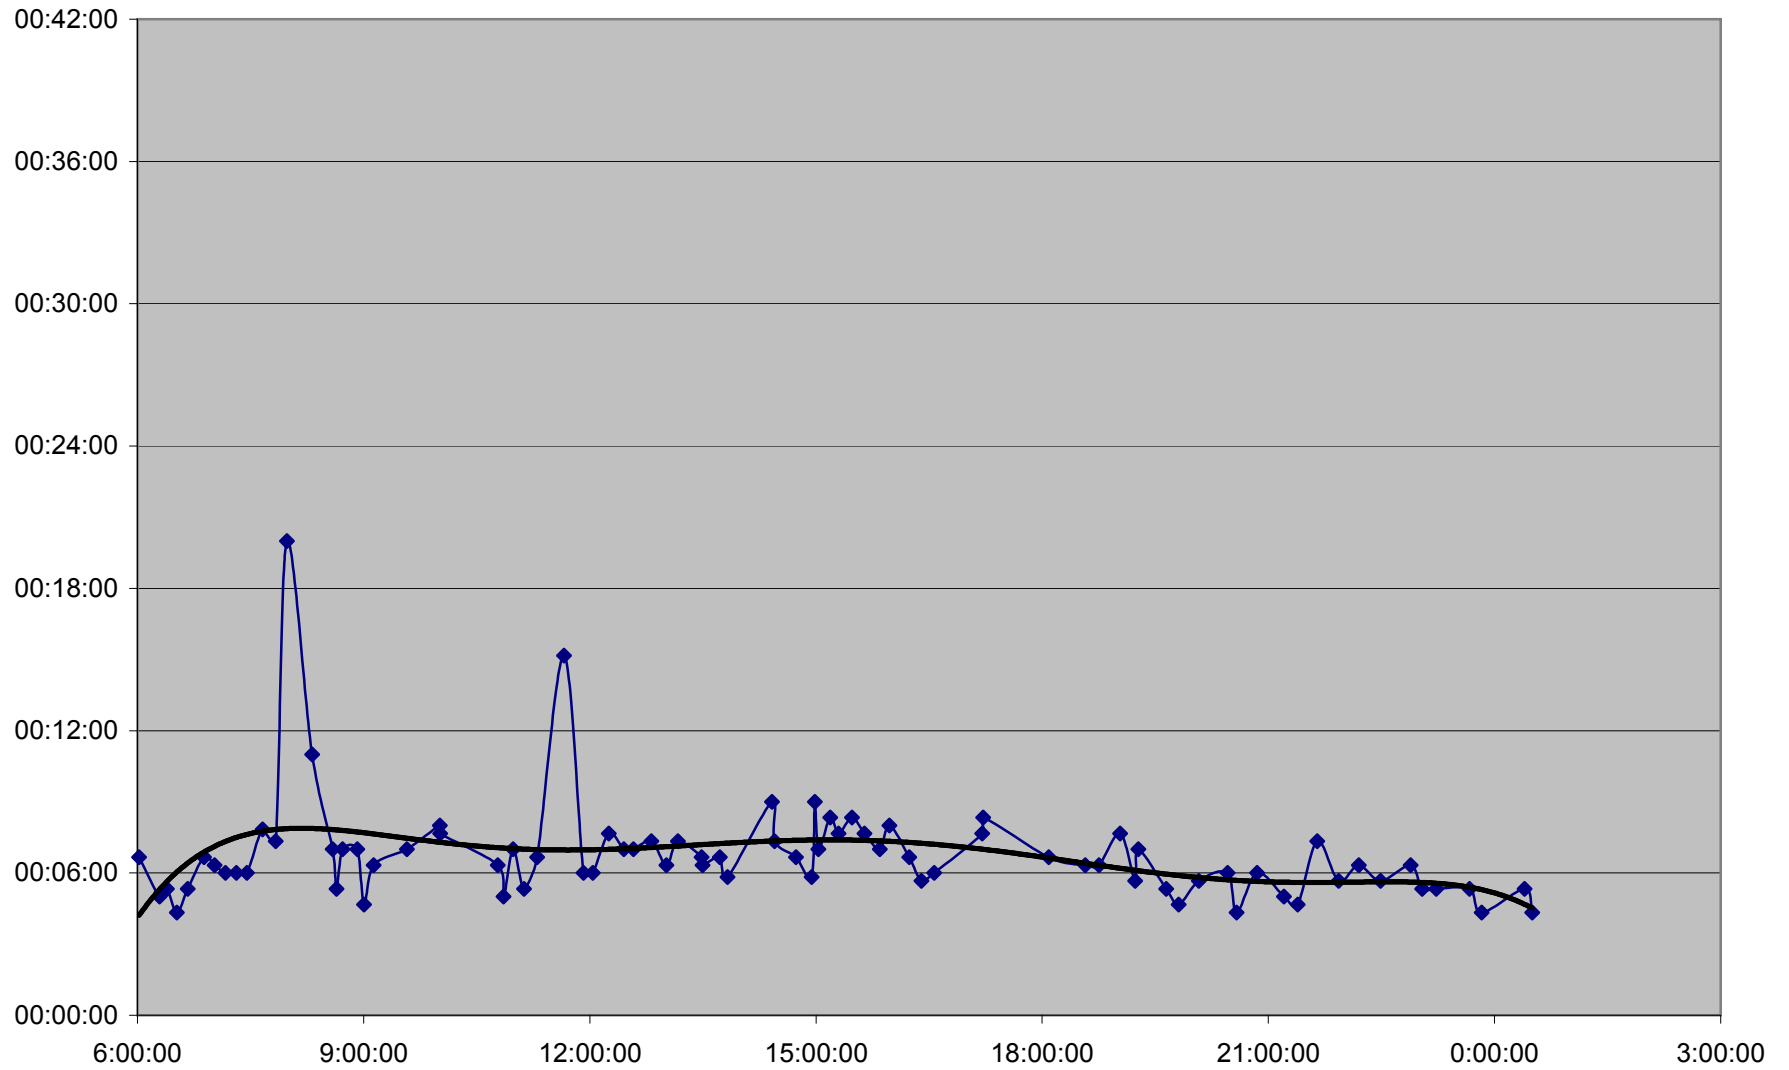

QUEEN Down 20061201 from Long Branch Loop to Kipling Ave.

QUEEN Down 20061201 from Kipling Ave. to Royal York

QUEEN Down 20061201 from Royal York to Lakeshore Humber

QUEEN Down 20061201 from Lakeshore Humber to Queensway Humber

QUEEN Down 20061201 from Queensway Humber to Parkside Dr.

QUEEN Down 20061201 from Parkside Dr. to Wilson Park Rd.

QUEEN Down 20061201 from Wilson Park Rd. to Gladstone Ave.

QUEEN Down 20061201 from Gladstone Ave. to Strachan Ave.

QUEEN Down 20061201 from Strachan Ave. to Spadina Ave.

QUEEN Down 20061201 from Spadina Ave. to Yonge St.

QUEEN Down 20061201 from Yonge St. to Broadview Ave.

QUEEN Down 20061201 from Broadview Ave. to Greenwood Ave.

QUEEN Down 20061201 from Greenwood Ave. to Woodbine Ave.

QUEEN Down 20061201 from Woodbine Ave. to Neville Loop