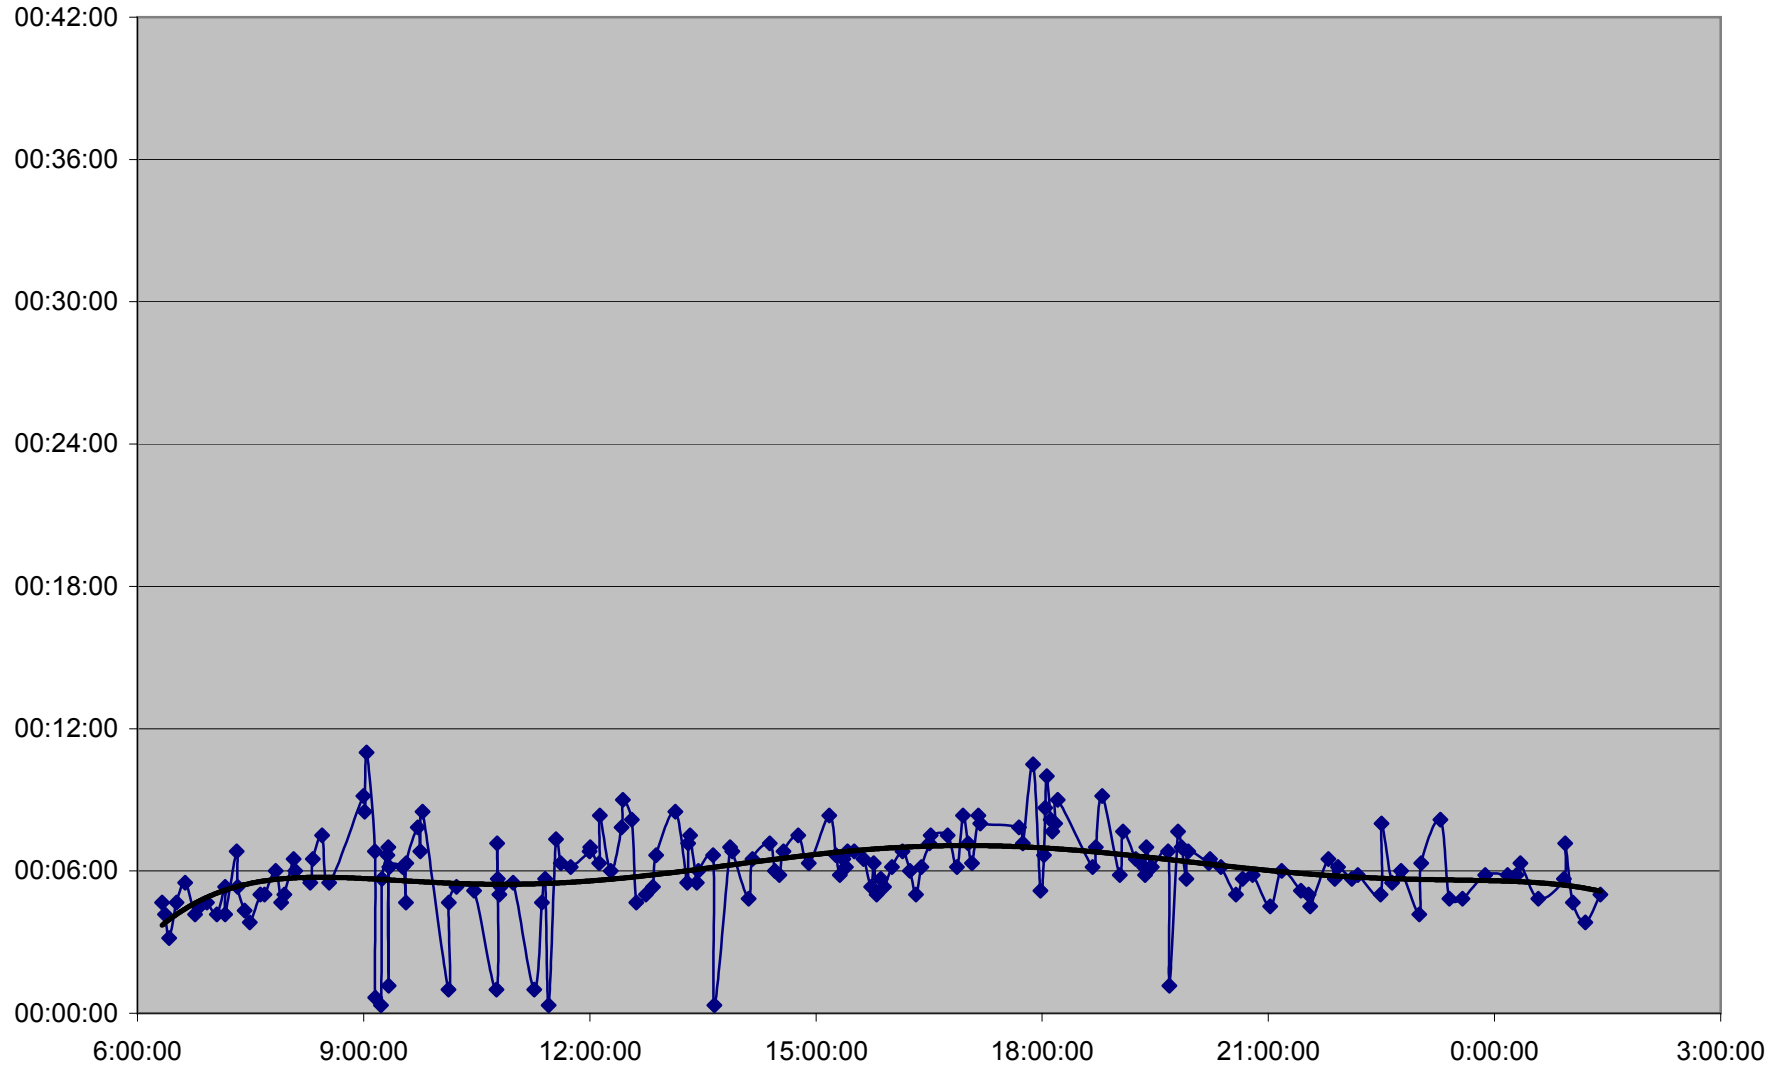

QUEEN Down 20061201 from Long Branch Loop to Kipling Ave.

QUEEN Down 20061201 from Kipling Ave. to Royal York

QUEEN Down 20061201 from Royal York to Lakeshore Humber

QUEEN Down 20061201 from Lakeshore Humber to Queensway Humber

QUEEN Down 20061201 from Queensway Humber to Parkside Dr.

QUEEN Down 20061201 from Parkside Dr. to Wilson Park Rd.

QUEEN Down 20061201 from Wilson Park Rd. to Gladstone Ave.

QUEEN Down 20061201 from Gladstone Ave. to Strachan Ave.

QUEEN Down 20061201 from Strachan Ave. to Spadina Ave.

QUEEN Down 20061201 from Spadina Ave. to Yonge St.

QUEEN Down 20061201 from Yonge St. to Broadview Ave.

QUEEN Down 20061201 from Broadview Ave. to Greenwood Ave.

QUEEN Down 20061201 from Greenwood Ave. to Woodbine Ave.

QUEEN Down 20061201 from Woodbine Ave. to Neville Loop