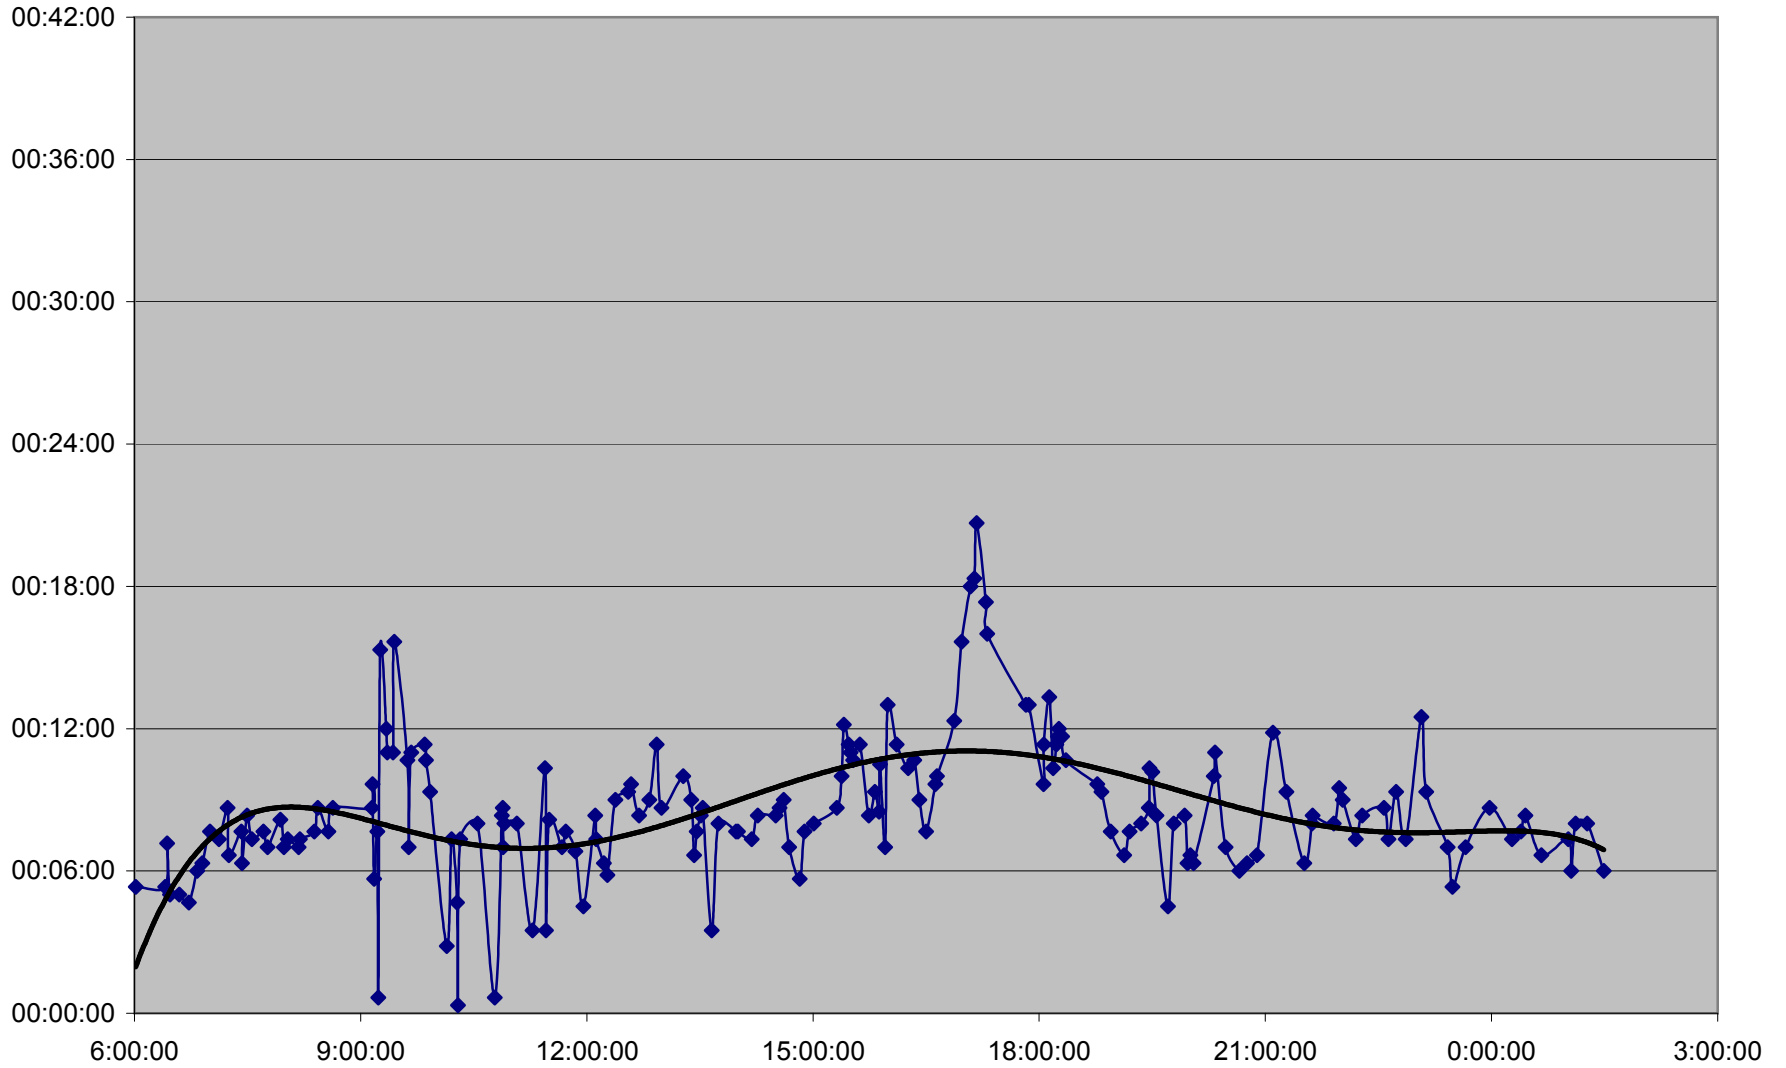

QUEEN Down 20061201 from Long Branch Loop to Kipling Ave.

QUEEN Down 20061201 from Kipling Ave. to Royal York

QUEEN Down 20061201 from Royal York to Lakeshore Humber

QUEEN Down 20061201 from Lakeshore Humber to Queensway Humber

QUEEN Down 20061201 from Queensway Humber to Parkside Dr.

QUEEN Down 20061201 from Parkside Dr. to Wilson Park Rd.

QUEEN Down 20061201 from Wilson Park Rd. to Gladstone Ave.

QUEEN Down 20061201 from Gladstone Ave. to Strachan Ave.

QUEEN Down 20061201 from Strachan Ave. to Spadina Ave.

QUEEN Down 20061201 from Spadina Ave. to Yonge St.

QUEEN Down 20061201 from Yonge St. to Broadview Ave.

QUEEN Down 20061201 from Broadview Ave. to Greenwood Ave.

QUEEN Down 20061201 from Greenwood Ave. to Woodbine Ave.

QUEEN Down 20061201 from Woodbine Ave. to Neville Loop