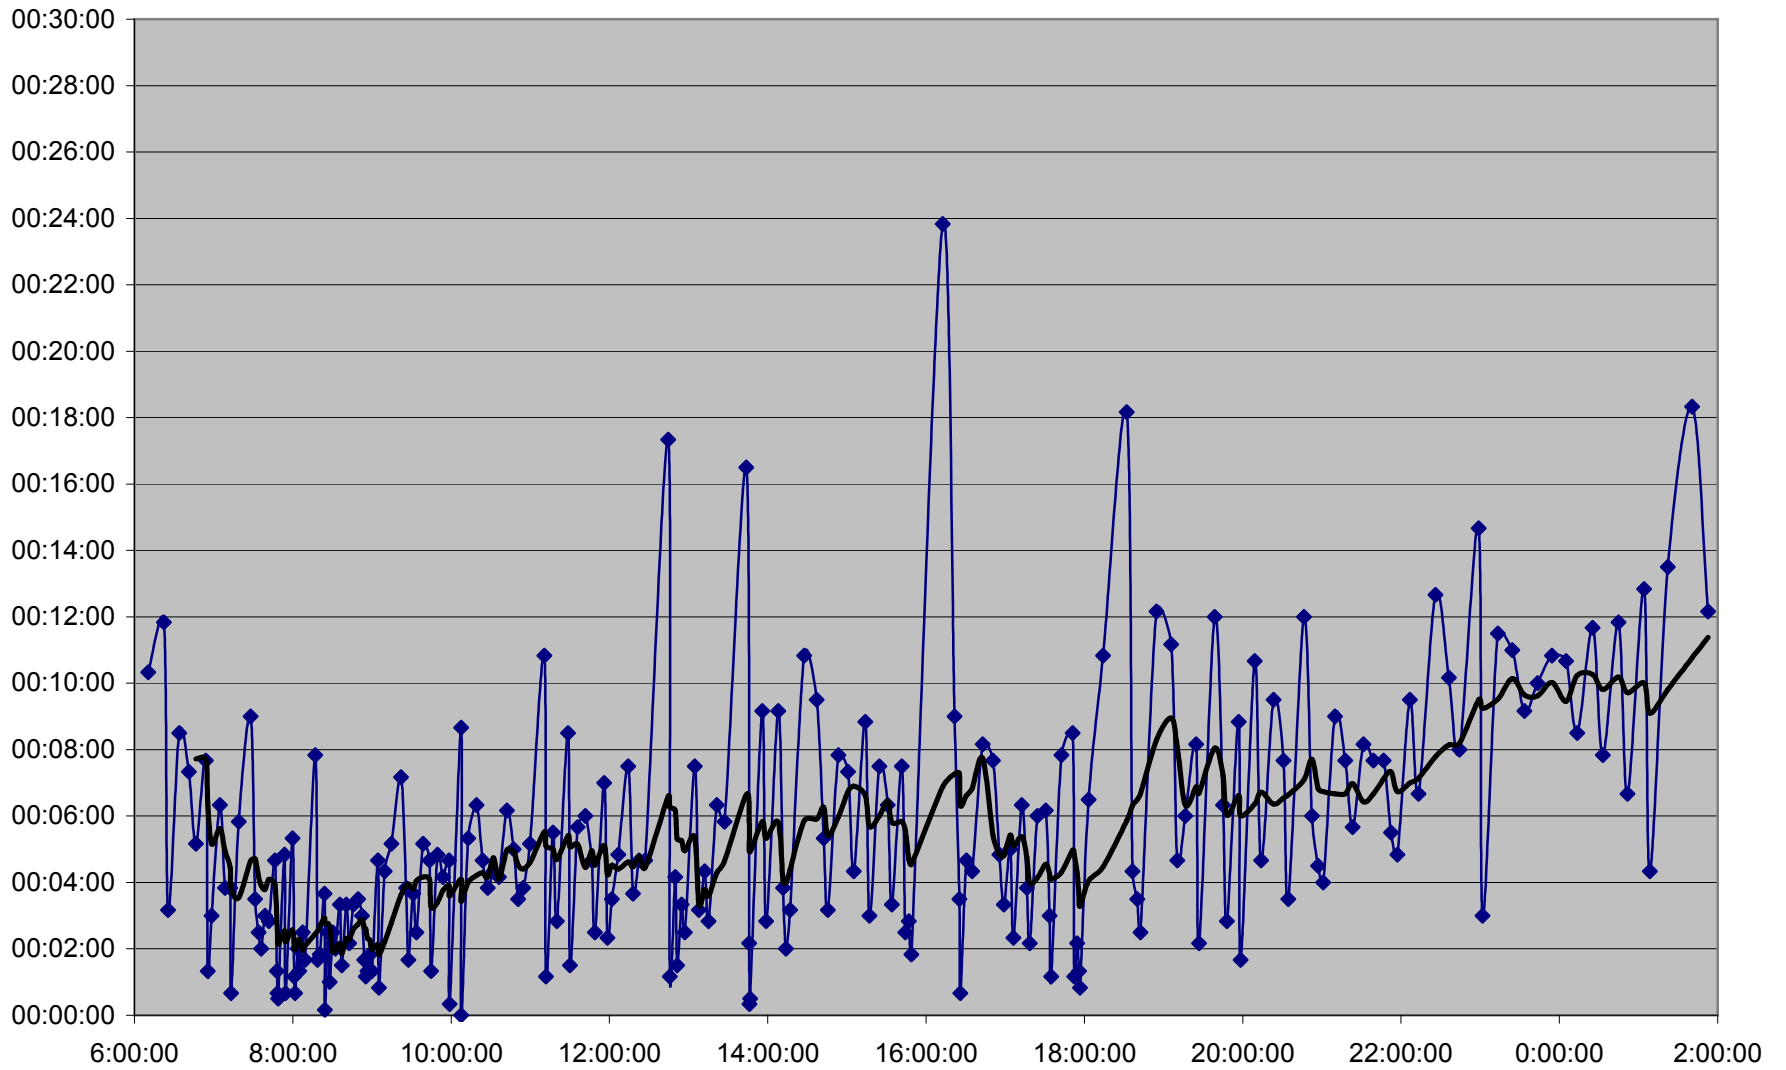

KING Down 20061222 at Broadview Stn.

KING Down 20061222 at Wolfrey Ave.

KING Down 20061222 at Dundas St. E.

KING Down 20061222 at River St.

KING Down 20061222 at Jarvis St.

KING Down 20061222 at Yonge St.

KING Down 20061222 at Peter St.

KING Down 20061222 at Portland St.

KING Down 20061222 at Crawford St.

KING Down 20061222 at Fraser Ave.

KING Down 20061222 at Jameson Ave.

KING Down 20061222 at Marion St.

KING Down 20061222 at Bloor St. W.