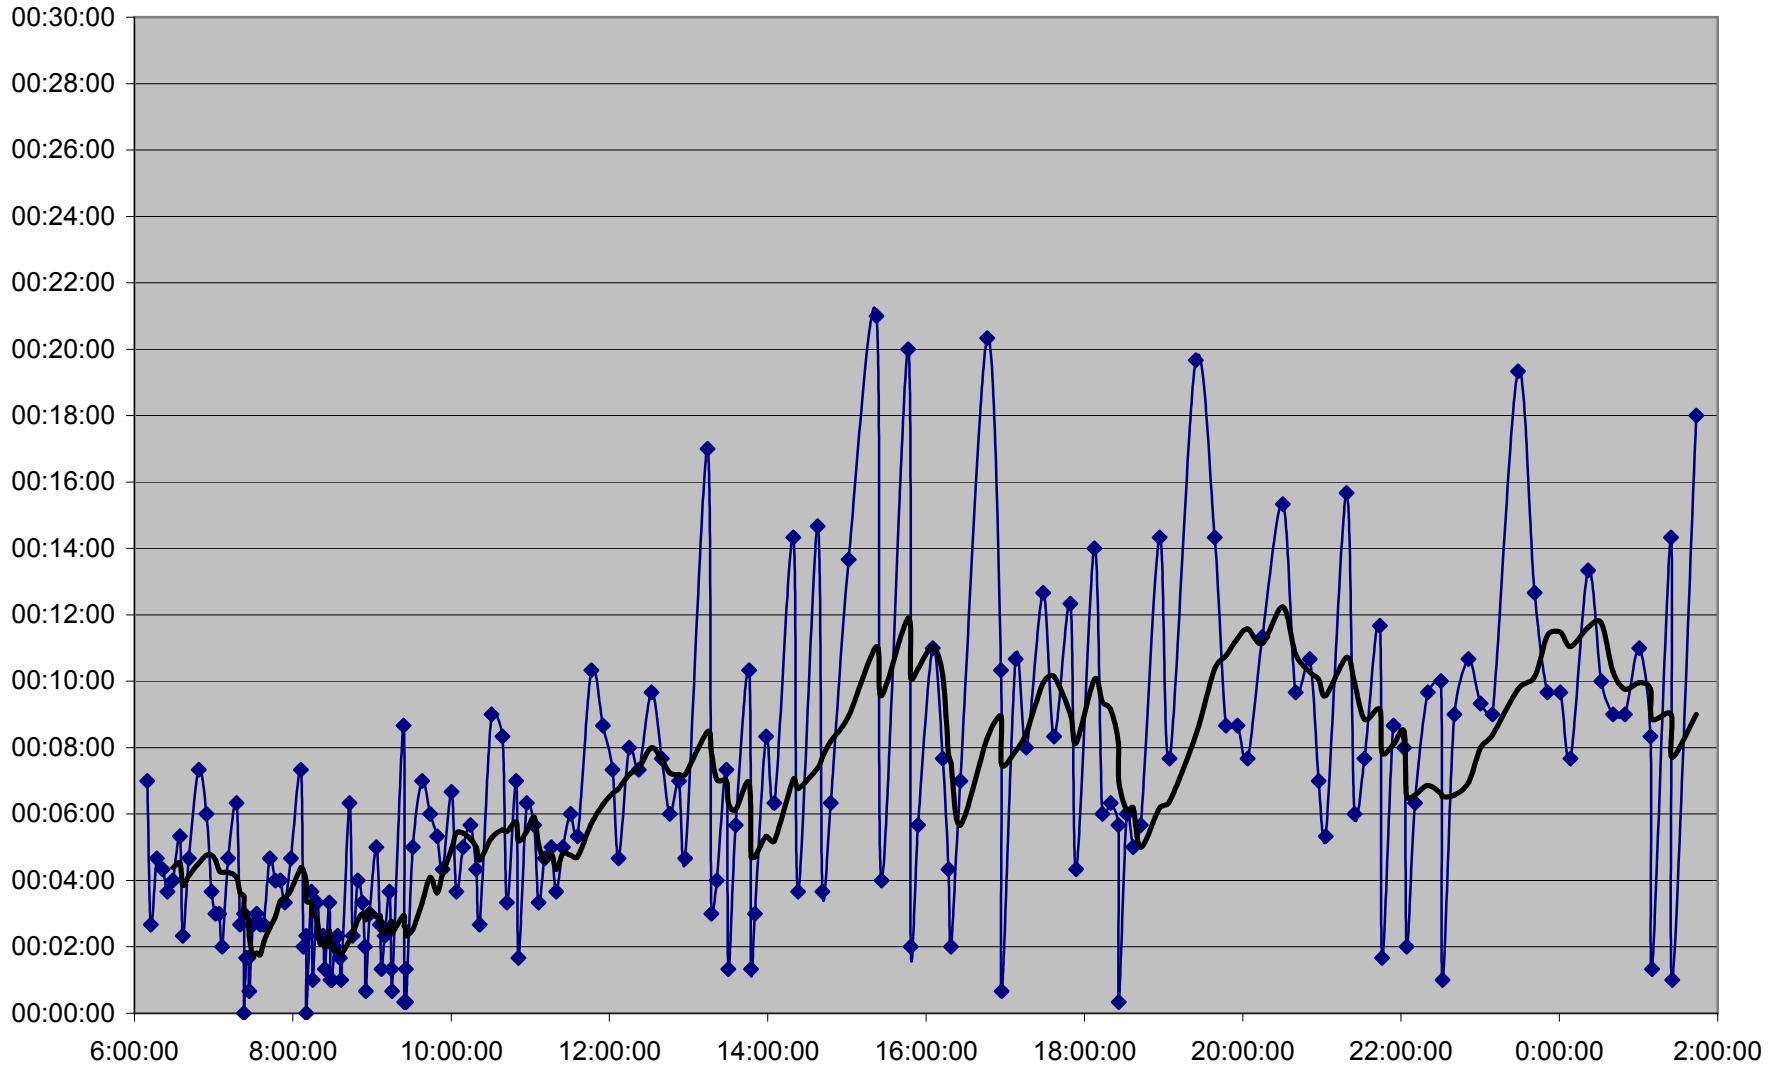

KING Down 20061222 at Broadview Stn.

KING Down 20061222 at Wolfrey Ave.

KING Down 20061222 at Dundas St. E.

KING Down 20061222 at River St.

KING Down 20061222 at Jarvis St.

KING Down 20061222 at Yonge St.

KING Down 20061222 at Peter St.

KING Down 20061222 at Portland St.

KING Down 20061222 at Crawford St.

KING Down 20061222 at Fraser Ave.

KING Down 20061222 at Jameson Ave.

KING Down 20061222 at Marion St.

KING Down 20061222 at Bloor St. W.