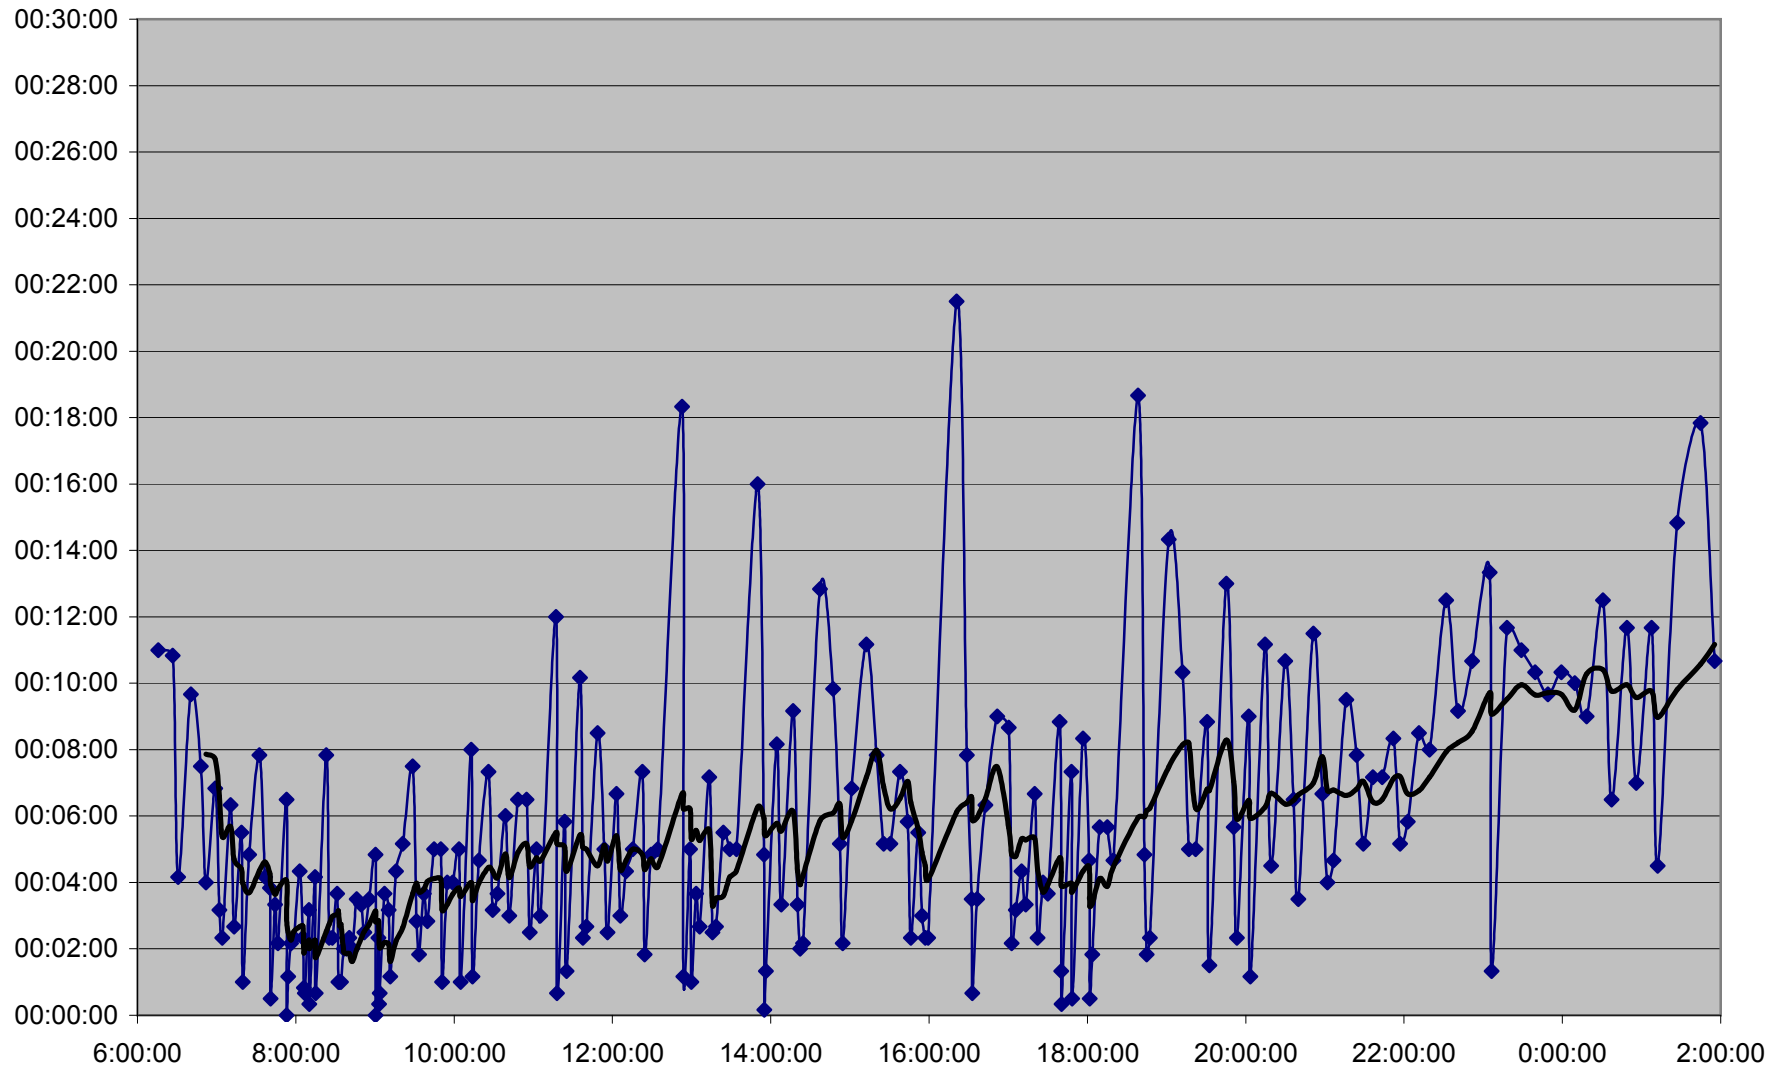

KING Down 20061222 at Broadview Stn.

KING Down 20061222 at Wolfrey Ave.

KING Down 20061222 at Dundas St. E.

KING Down 20061222 at River St.

KING Down 20061222 at Jarvis St.

KING Down 20061222 at Yonge St.

KING Down 20061222 at Peter St.

KING Down 20061222 at Portland St.

KING Down 20061222 at Crawford St.

KING Down 20061222 at Fraser Ave.

KING Down 20061222 at Jameson Ave.

KING Down 20061222 at Marion St.

KING Down 20061222 at Bloor St. W.